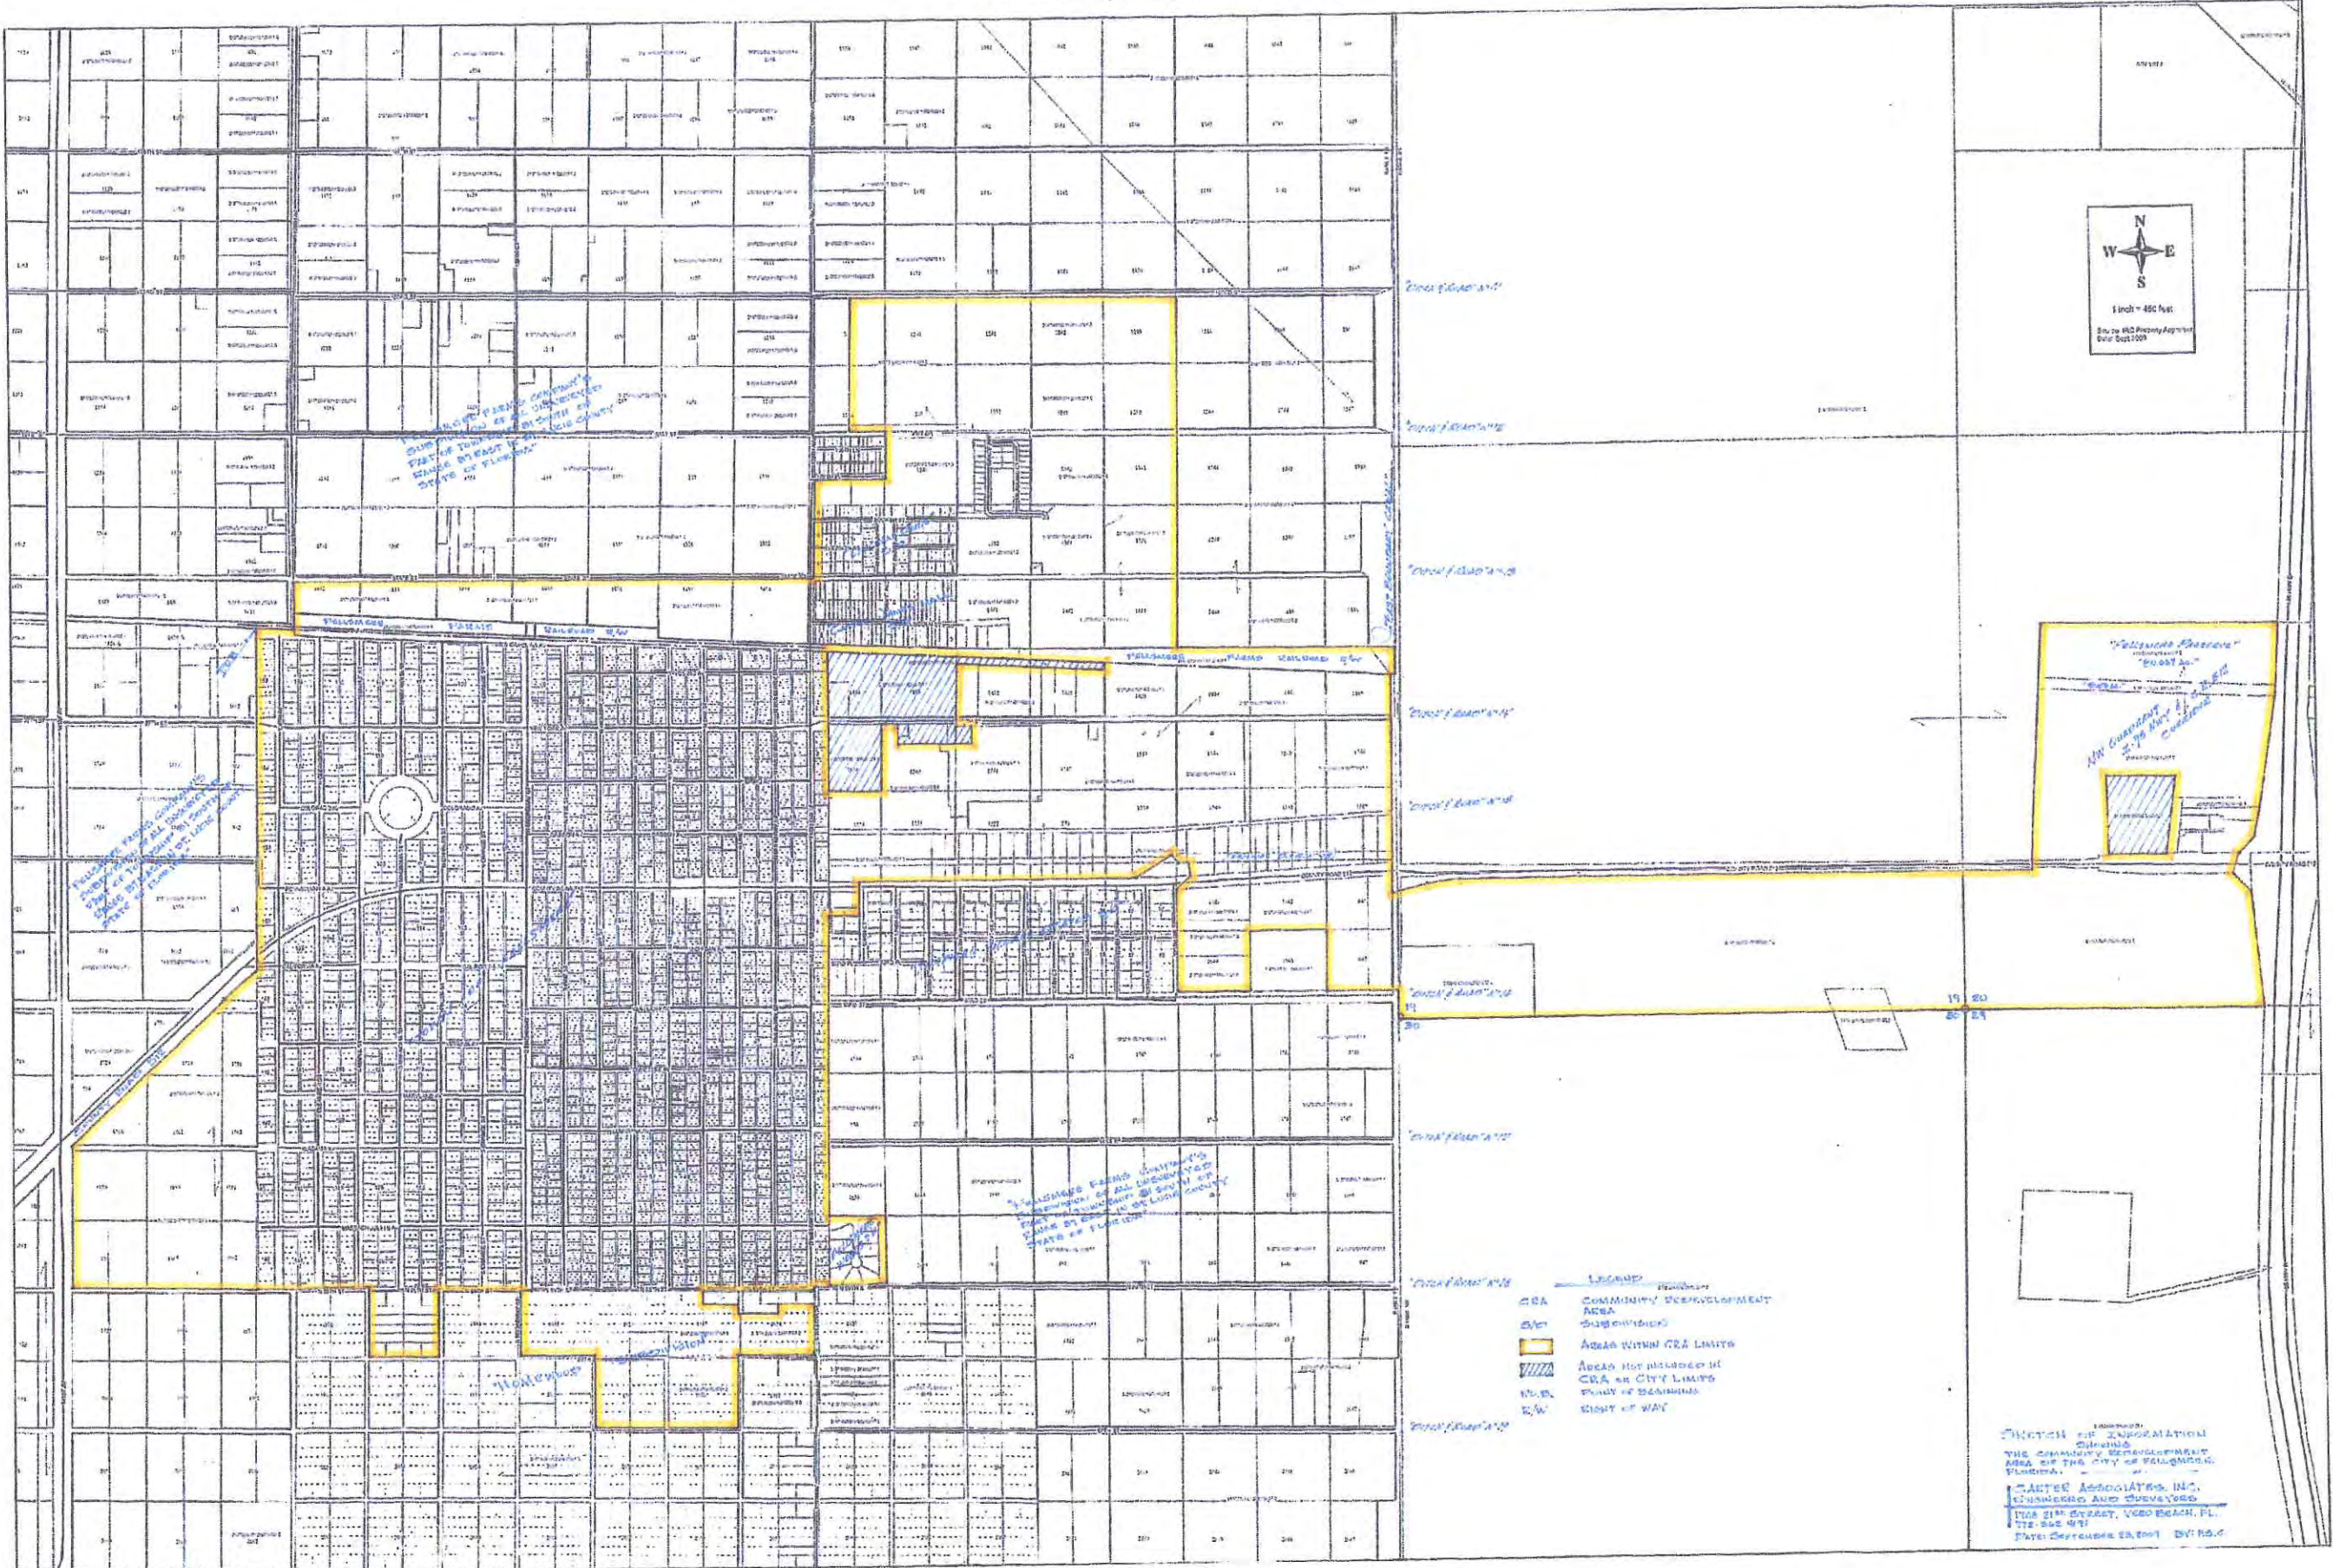

COMMUNITY REDEVELOPMENT AREA
OF THE CITY OF FELLSMERE, FLORIDA

PART OF
COMMUNITY REDEVELOPMENT
AREA OF THE CITY OF
FELLSMERE, FLORIDA

LEGEND

- CRA COMMUNITY REDEVELOPMENT AREA
-  AREAS WITHIN CRA LIMITS
-  AREA NOT INCLUDED IN CRA OR CITY LIMITS
- N.T.S. NOT TO SCALE

NE QUADRANT
I-95 HWY & C.R. 512
CORRIDOR

CRA LIMITS

SKETCH OF INFORMATION
SHOWING
PART OF THE C.R.A.
OF THE CITY OF FELLSM.
FLORIDA.

CARTER ASSOCIATES
ENGINEERS & SURVEYORS
1708 21ST STREET, V.B. FL.
772.562.4191
DATE: 10-21-2009 BY: FSC