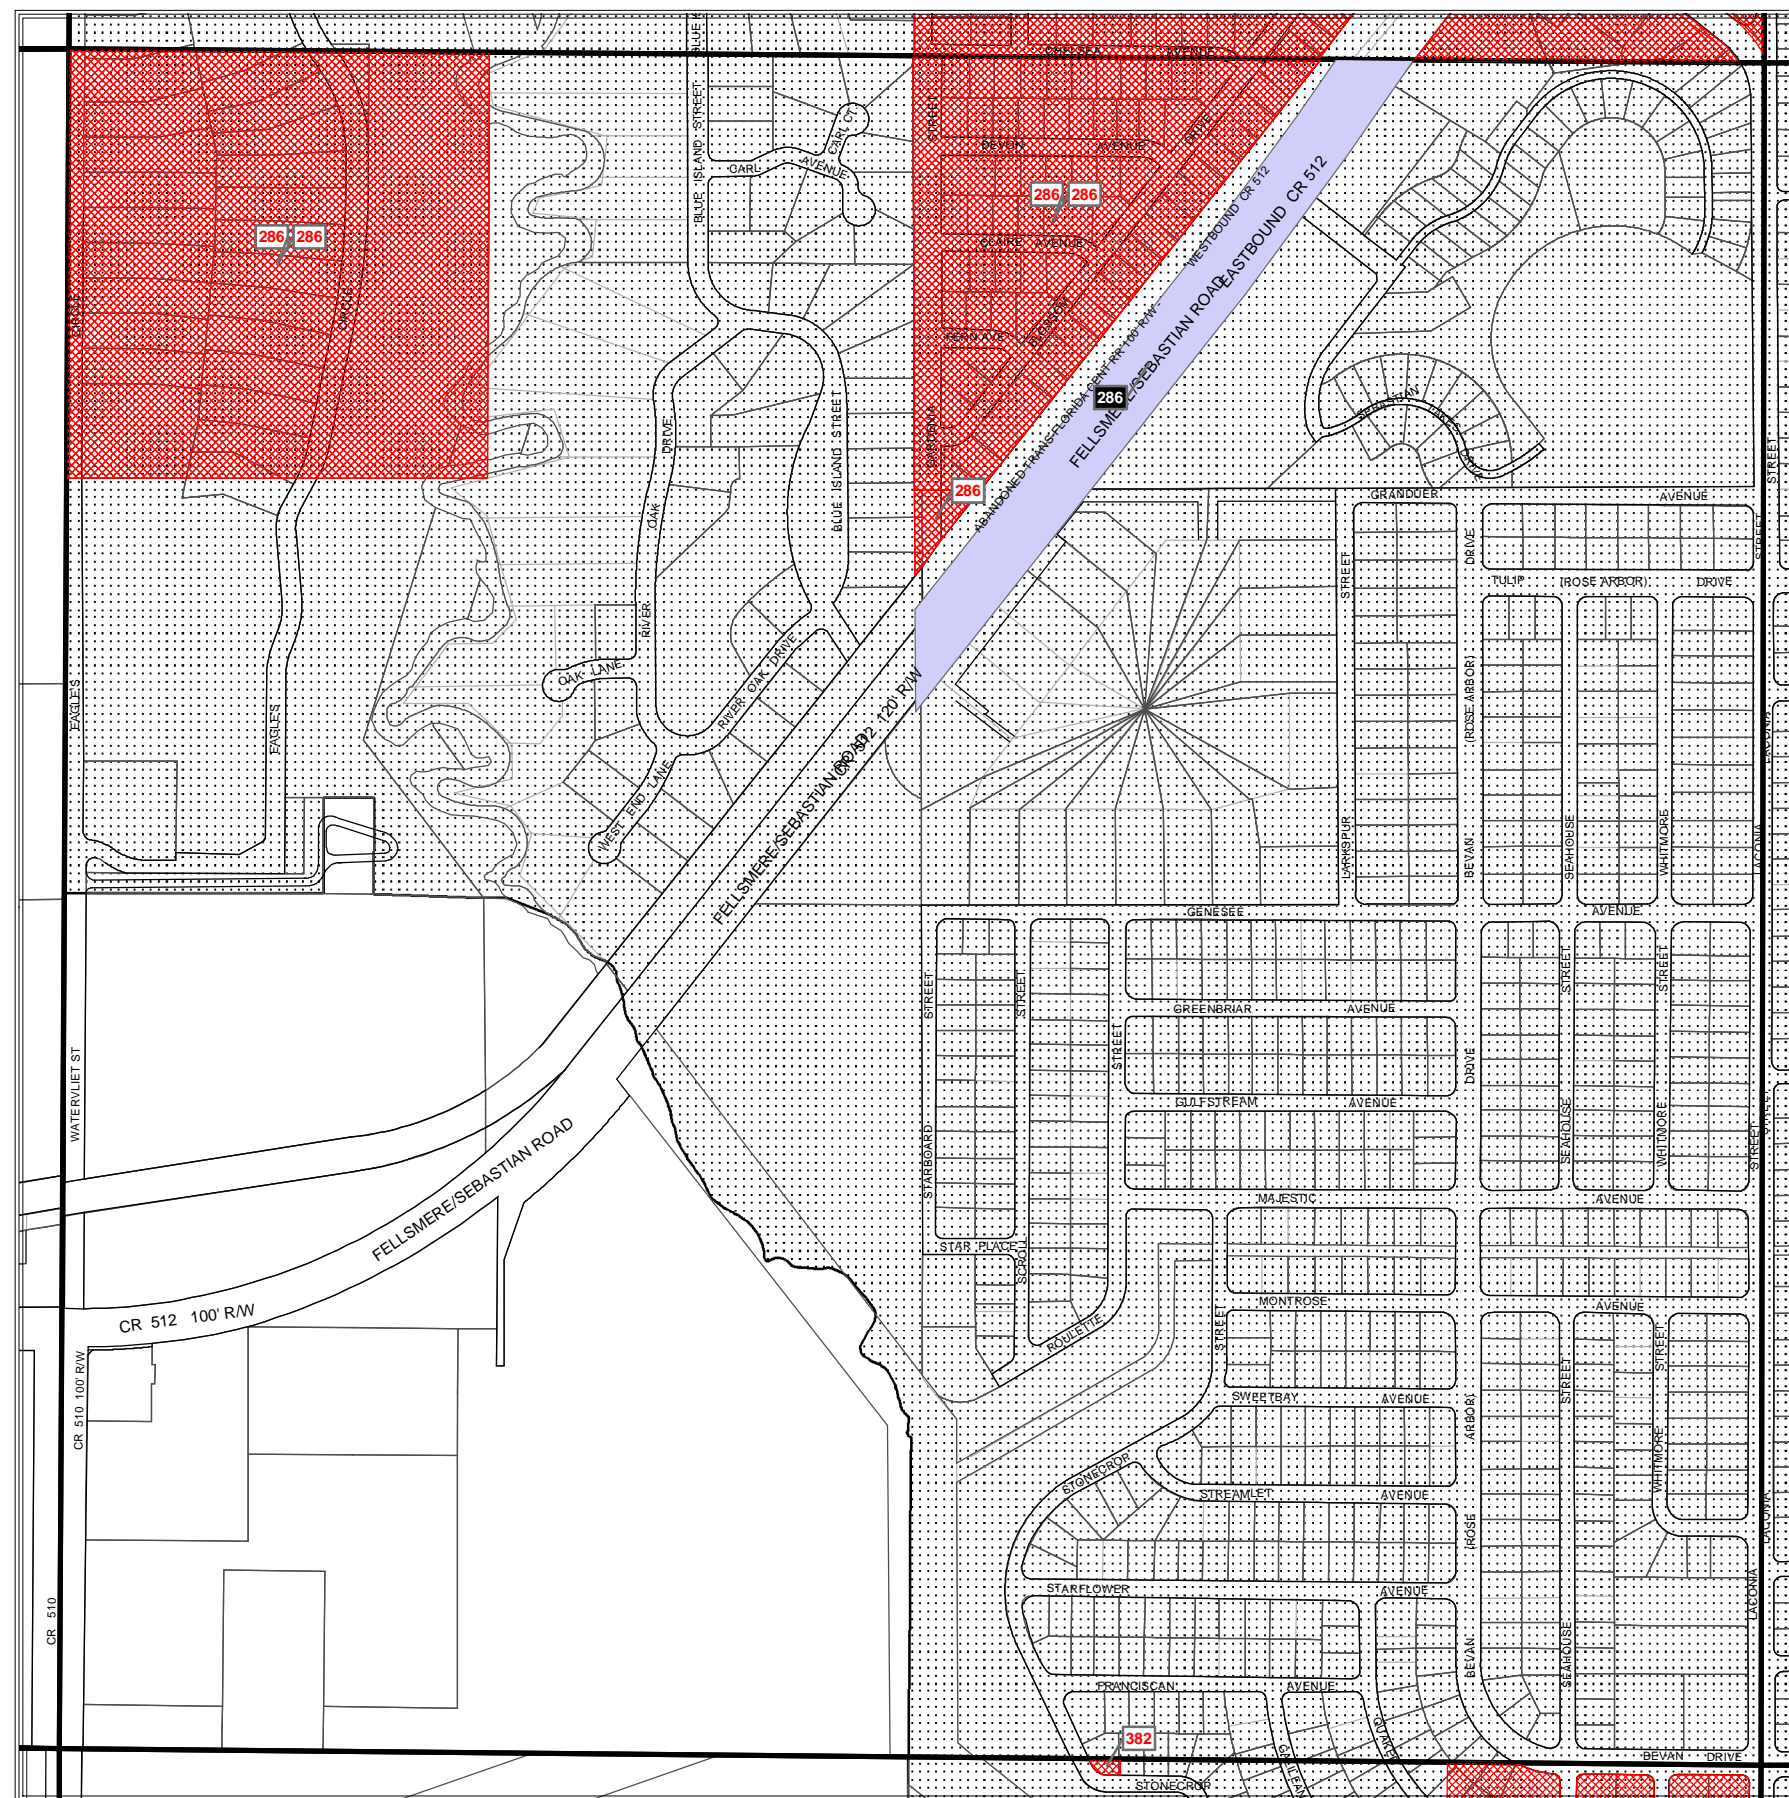

MURPHY ACT RESERVATIONS AND RELEASES

Section 23 Township 31 South Range 38 East

Legend

- Right of Way Reservation
- Right of Way Release
- Municipality
- Release Deed Number
- Reservation Deed Number

N