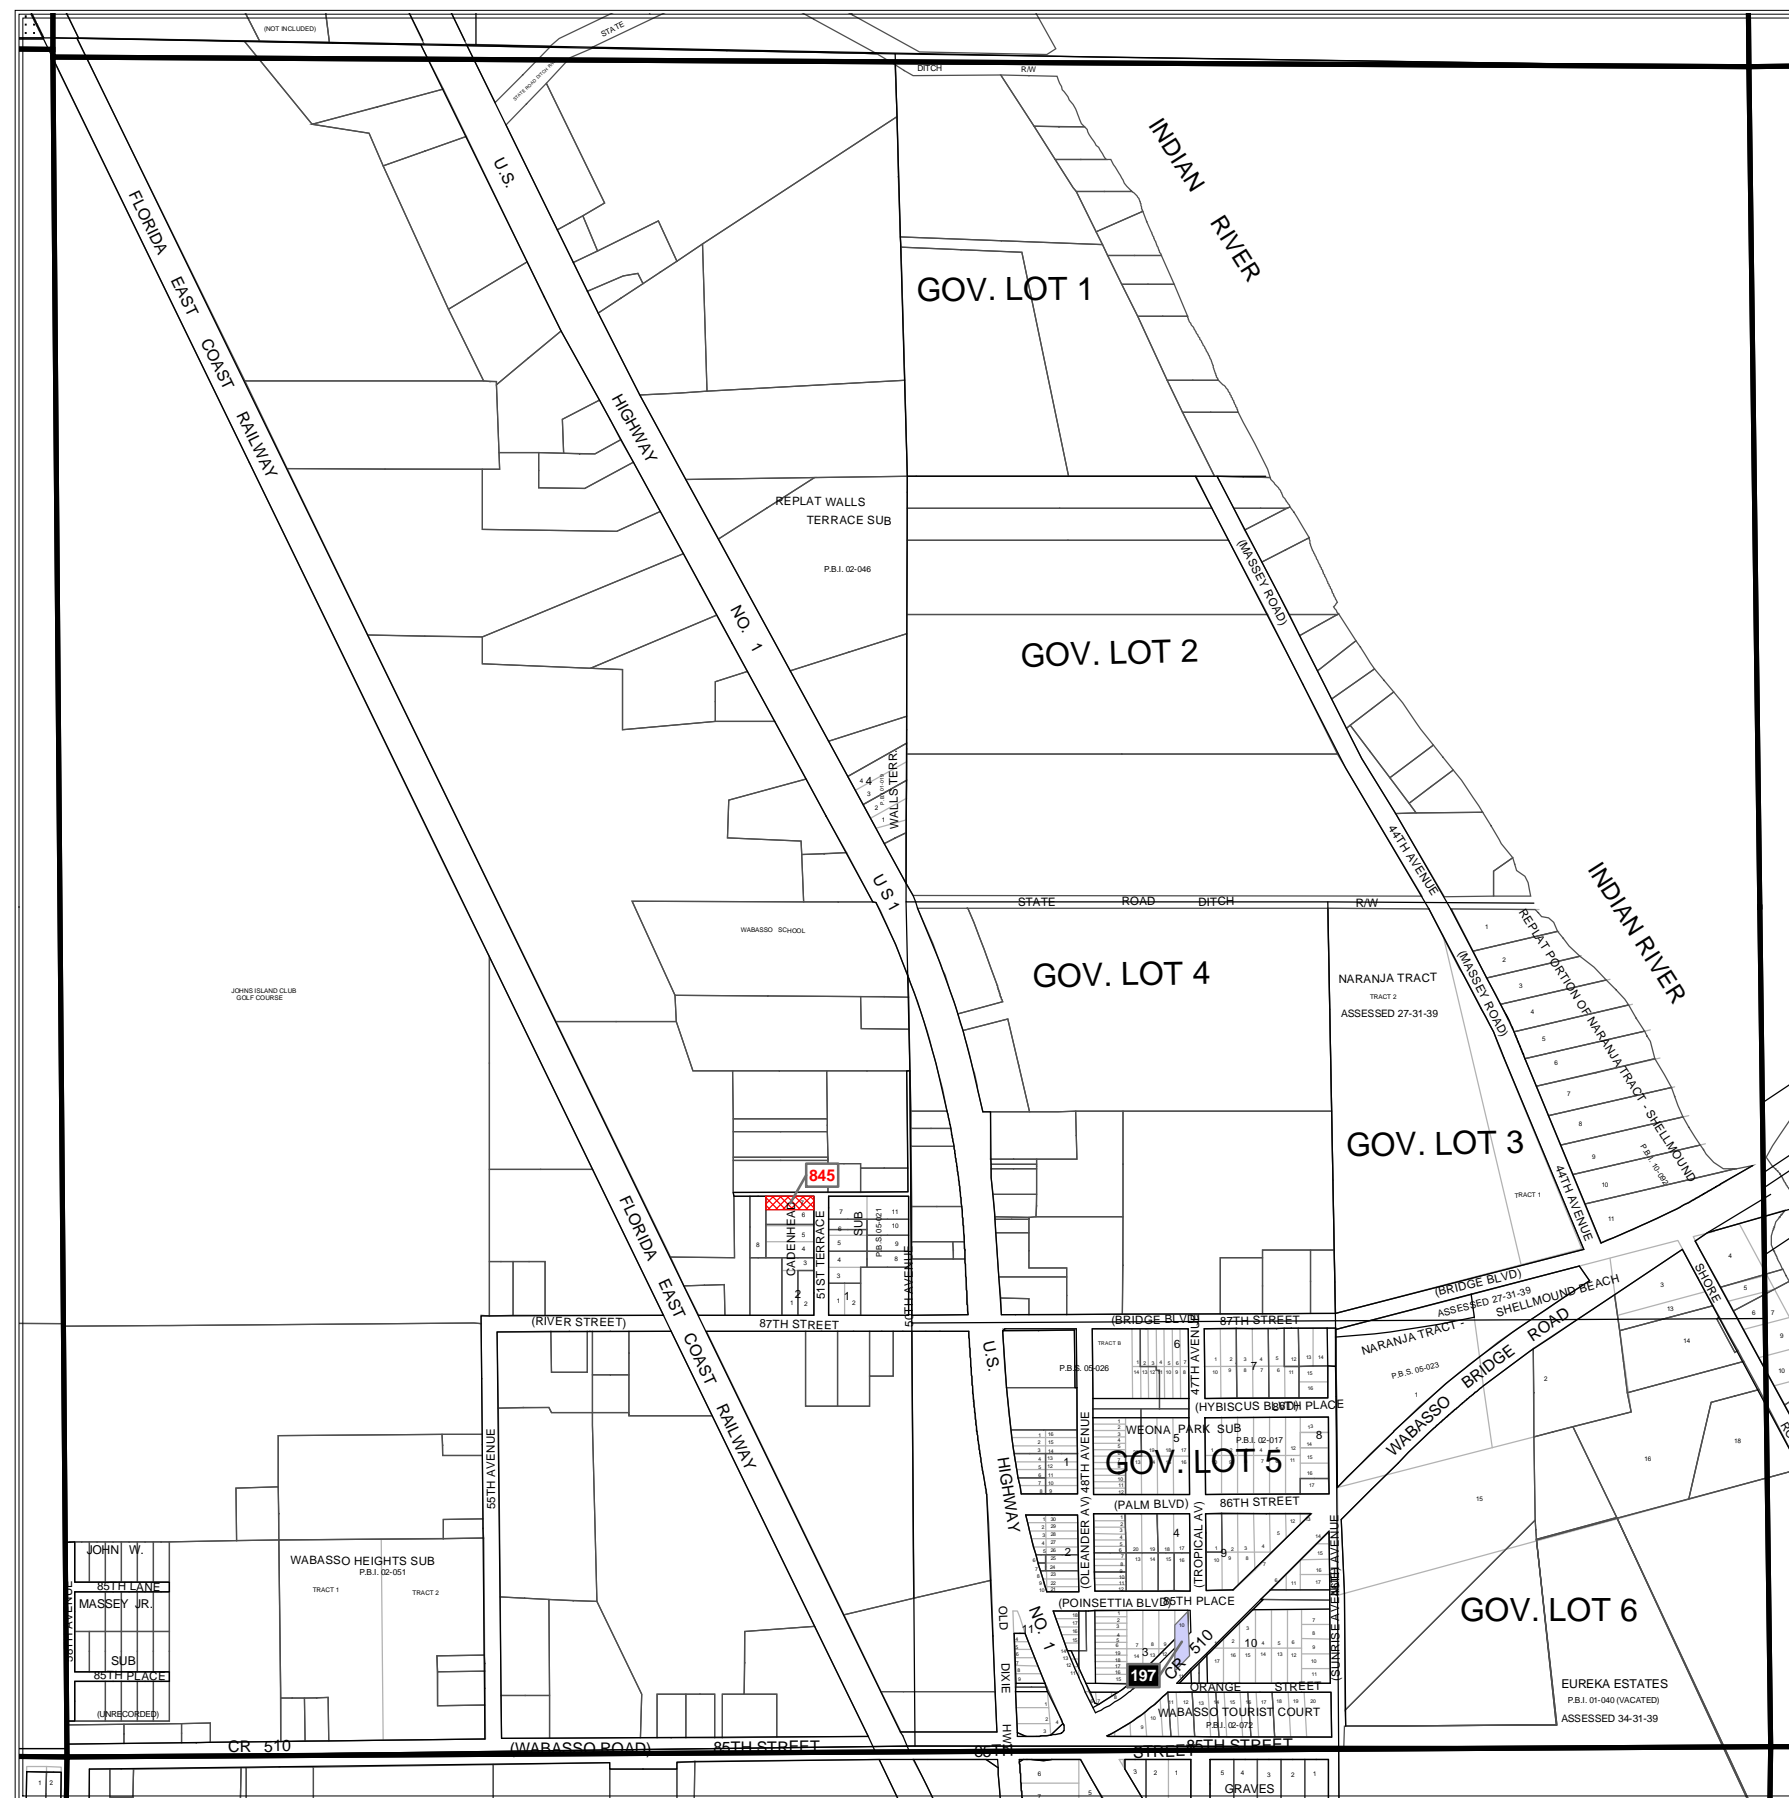

N

MURPHY ACT RESERVATIONS AND RELEASES

Section 28 Township 31 South Range 39 East

Legend

-  Right of Way Reservation
-  Right of Way Release
-  Municipality
-  Release Deed Number
-  Reservation Deed Number