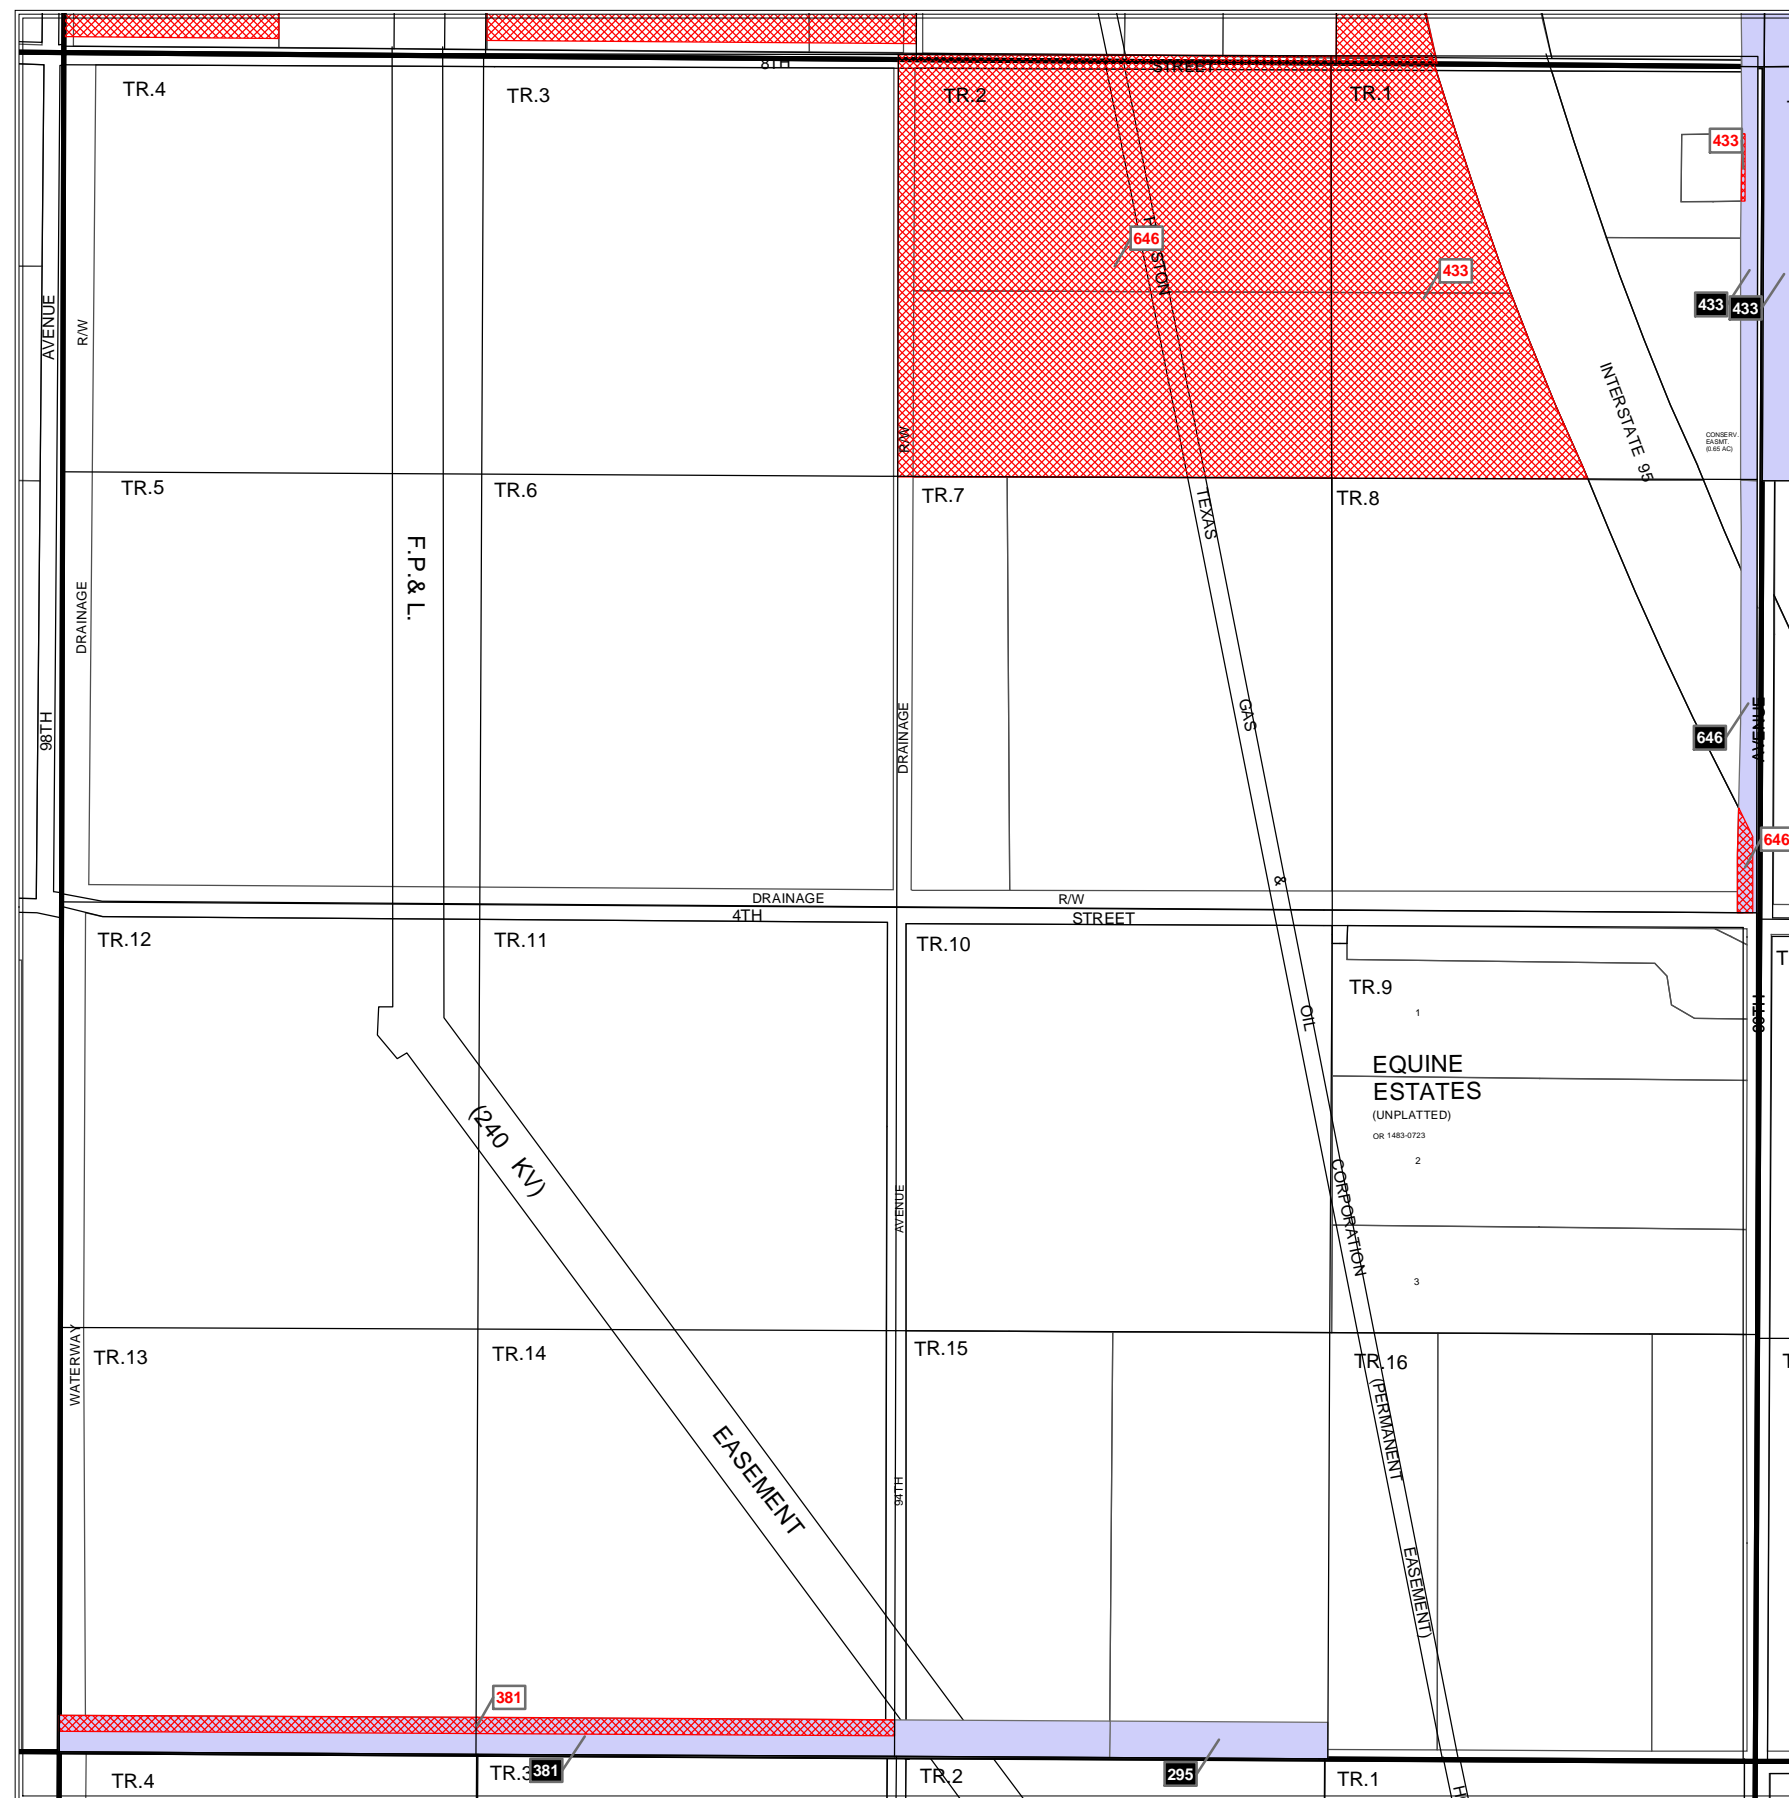

MURPHY ACT RESERVATIONS AND RELEASES

Section 15
Township 33 South
Range 38 East

Legend

- Right of Way Reservation
- Right of Way Release
- Municipality
- Release Deed Number
- Reservation Deed Number

N