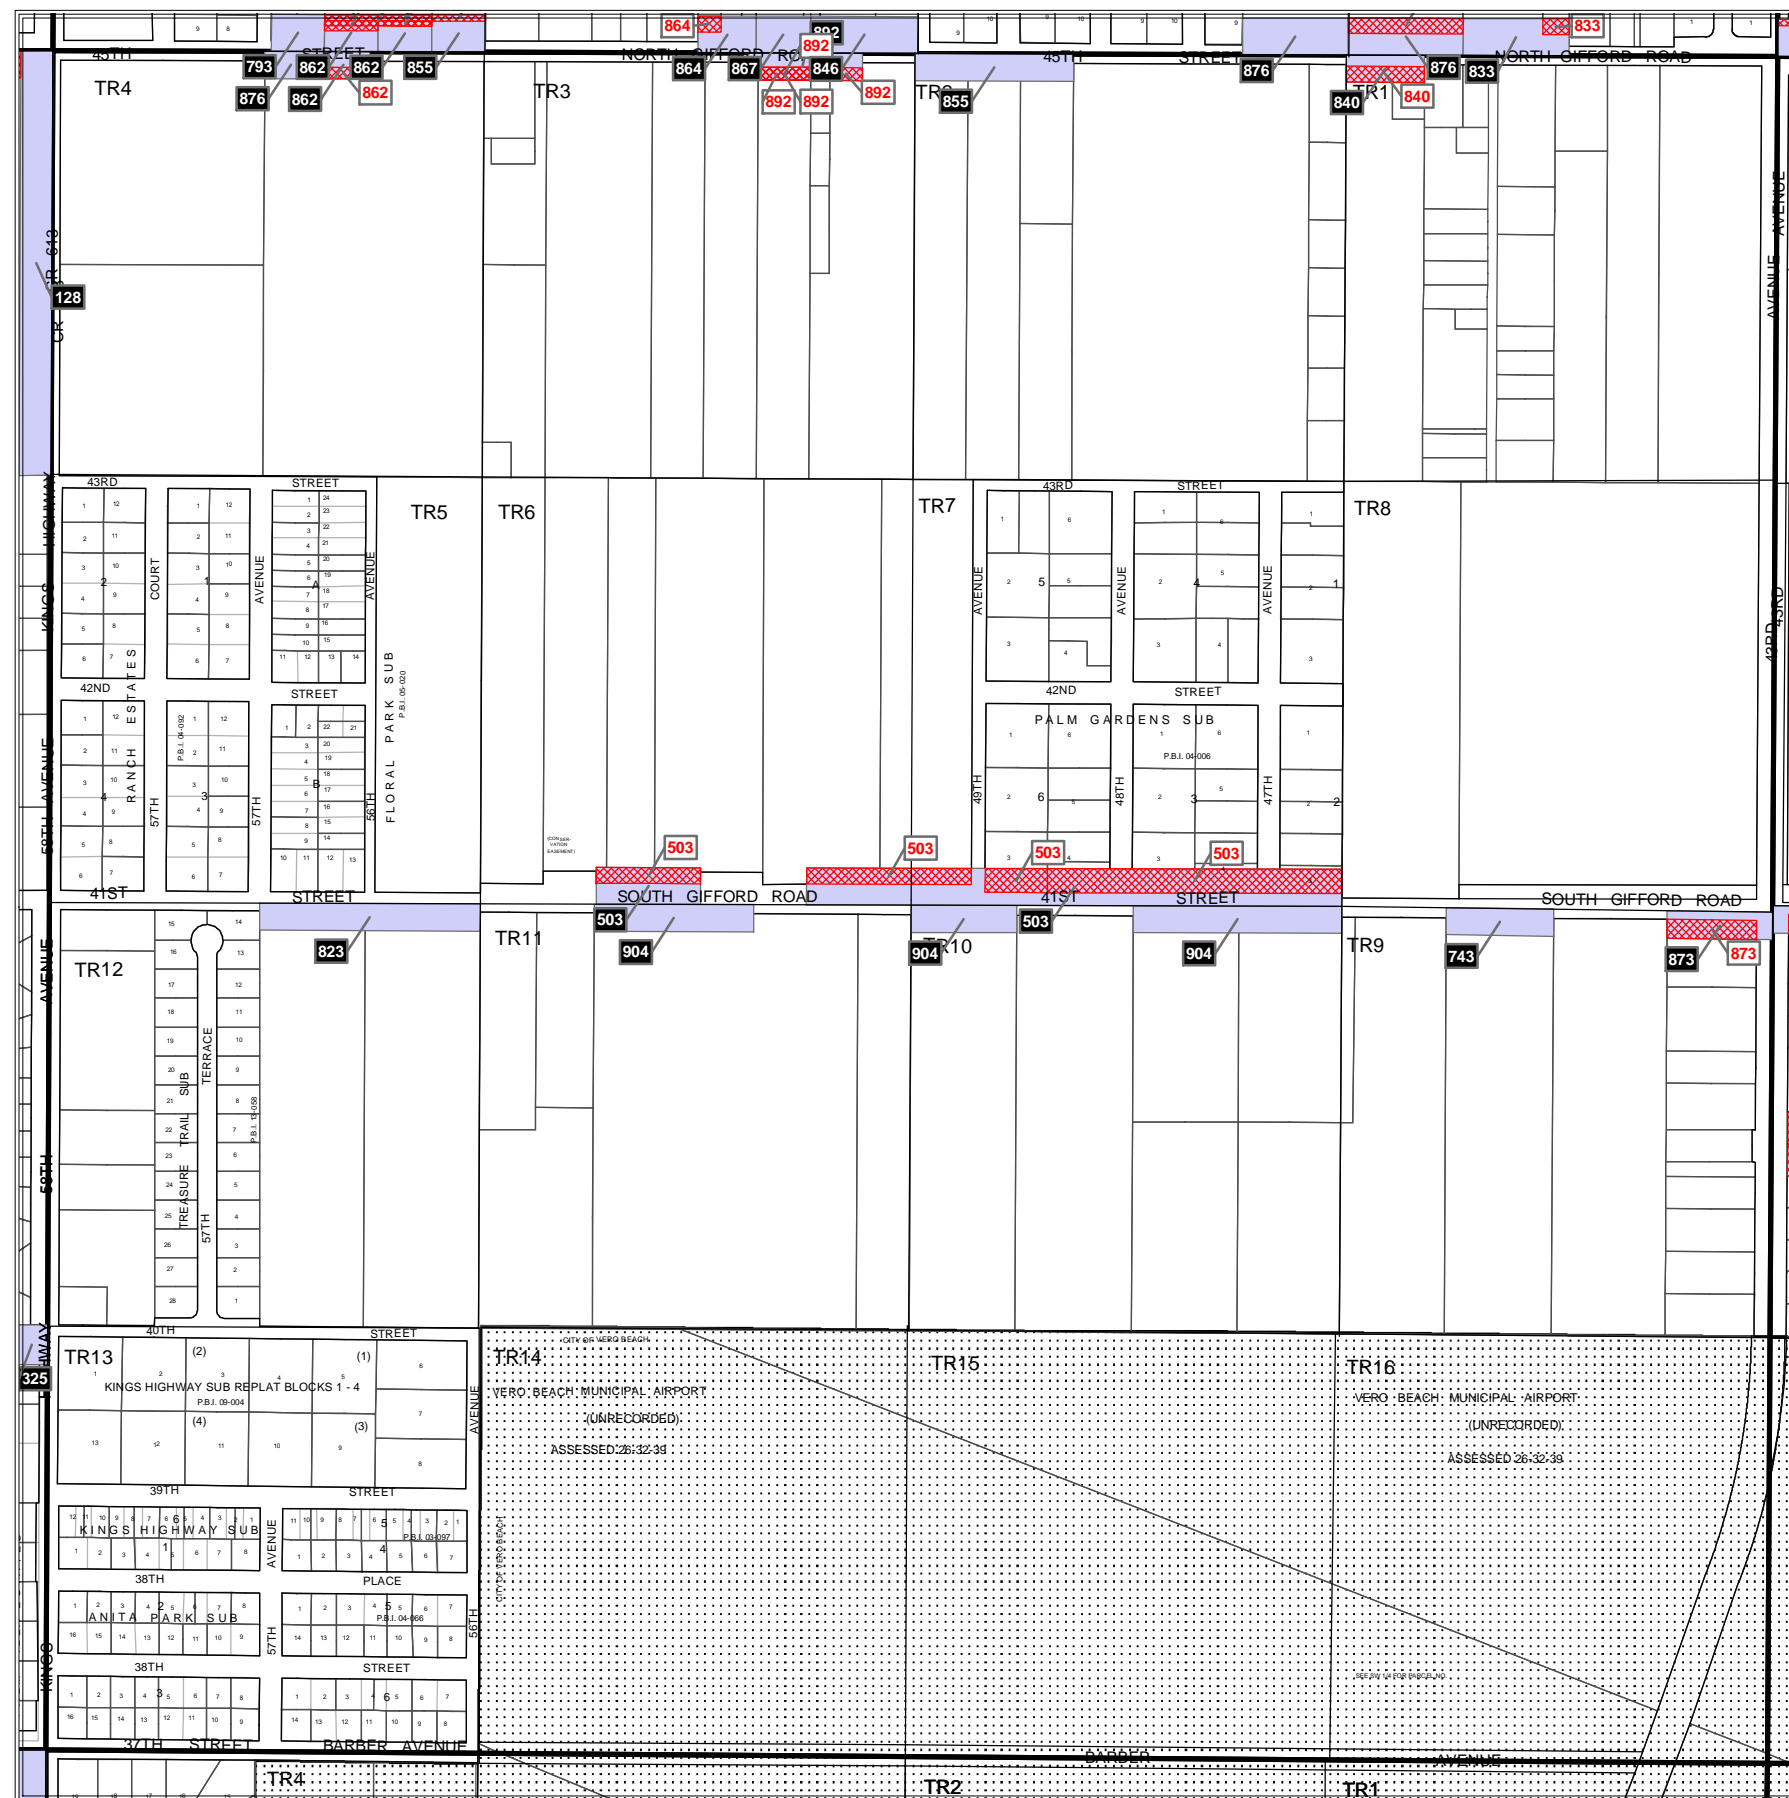

MURPHY ACT RESERVATIONS AND RELEASES

Section 28 Township 32 South Range 39 East

Legend

- Right of Way Reservation
- Right of Way Release
- Municipality
- Release Deed Number
- Reservation Deed Number