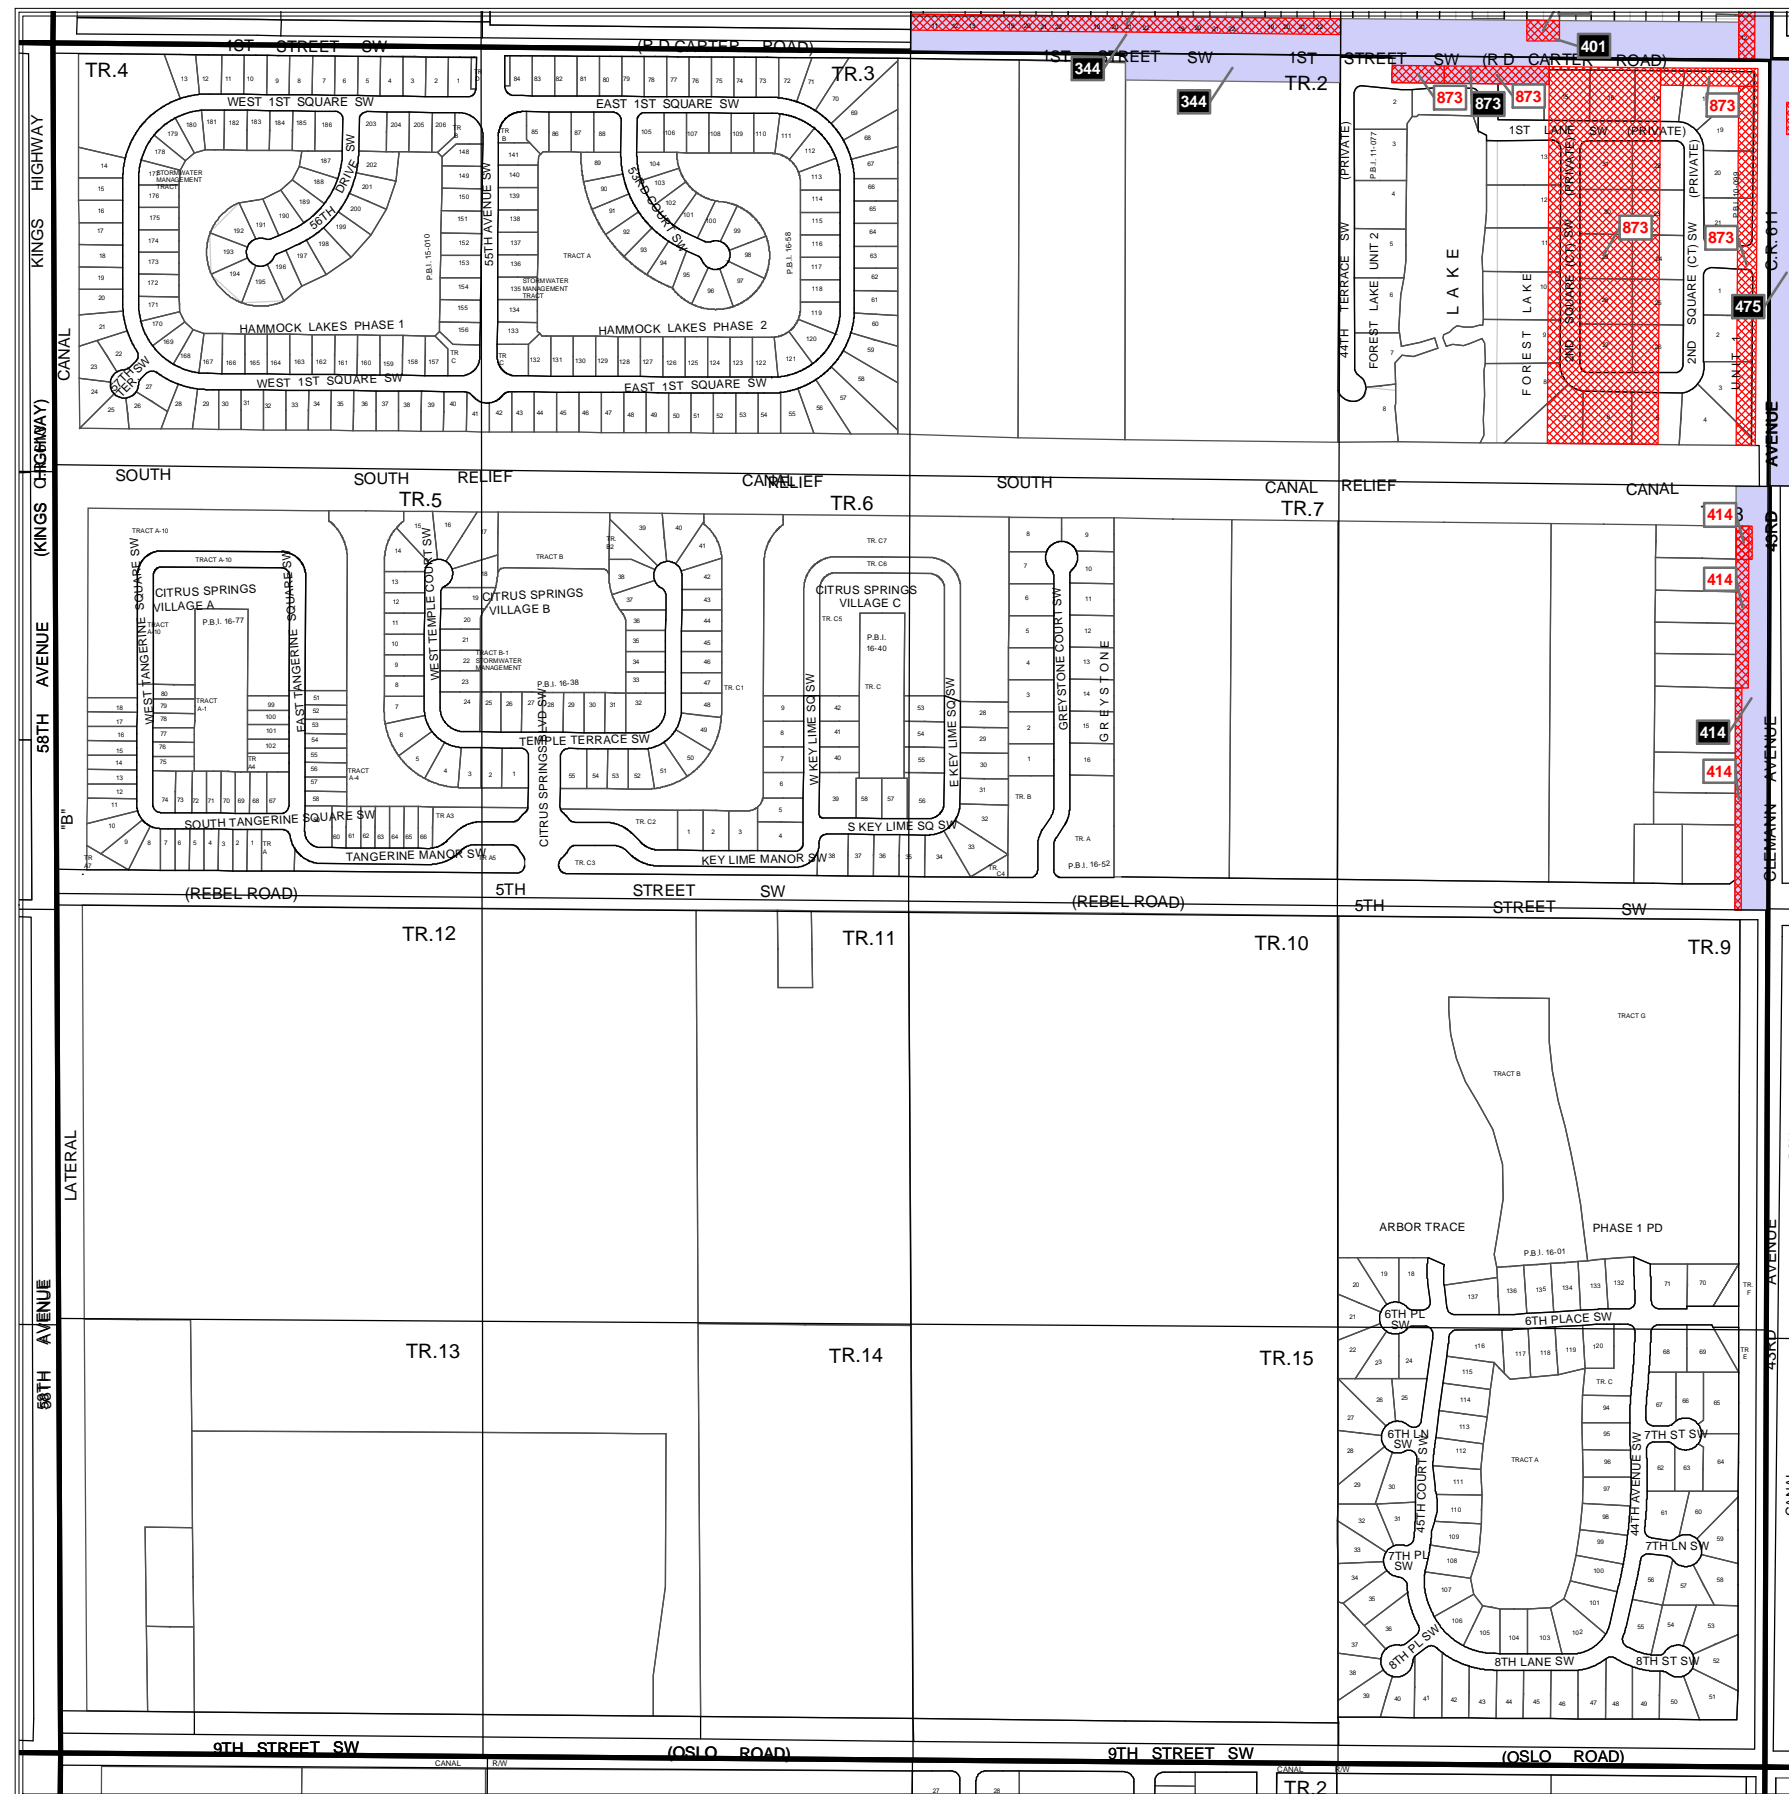

MURPHY ACT RESERVATIONS AND RELEASES

Section 21
Township 33 South
Range 39 East

Legend

- Right of Way Reservation
- Right of Way Release
- Municipality
- Release Deed Number
- Reservation Deed Number

N