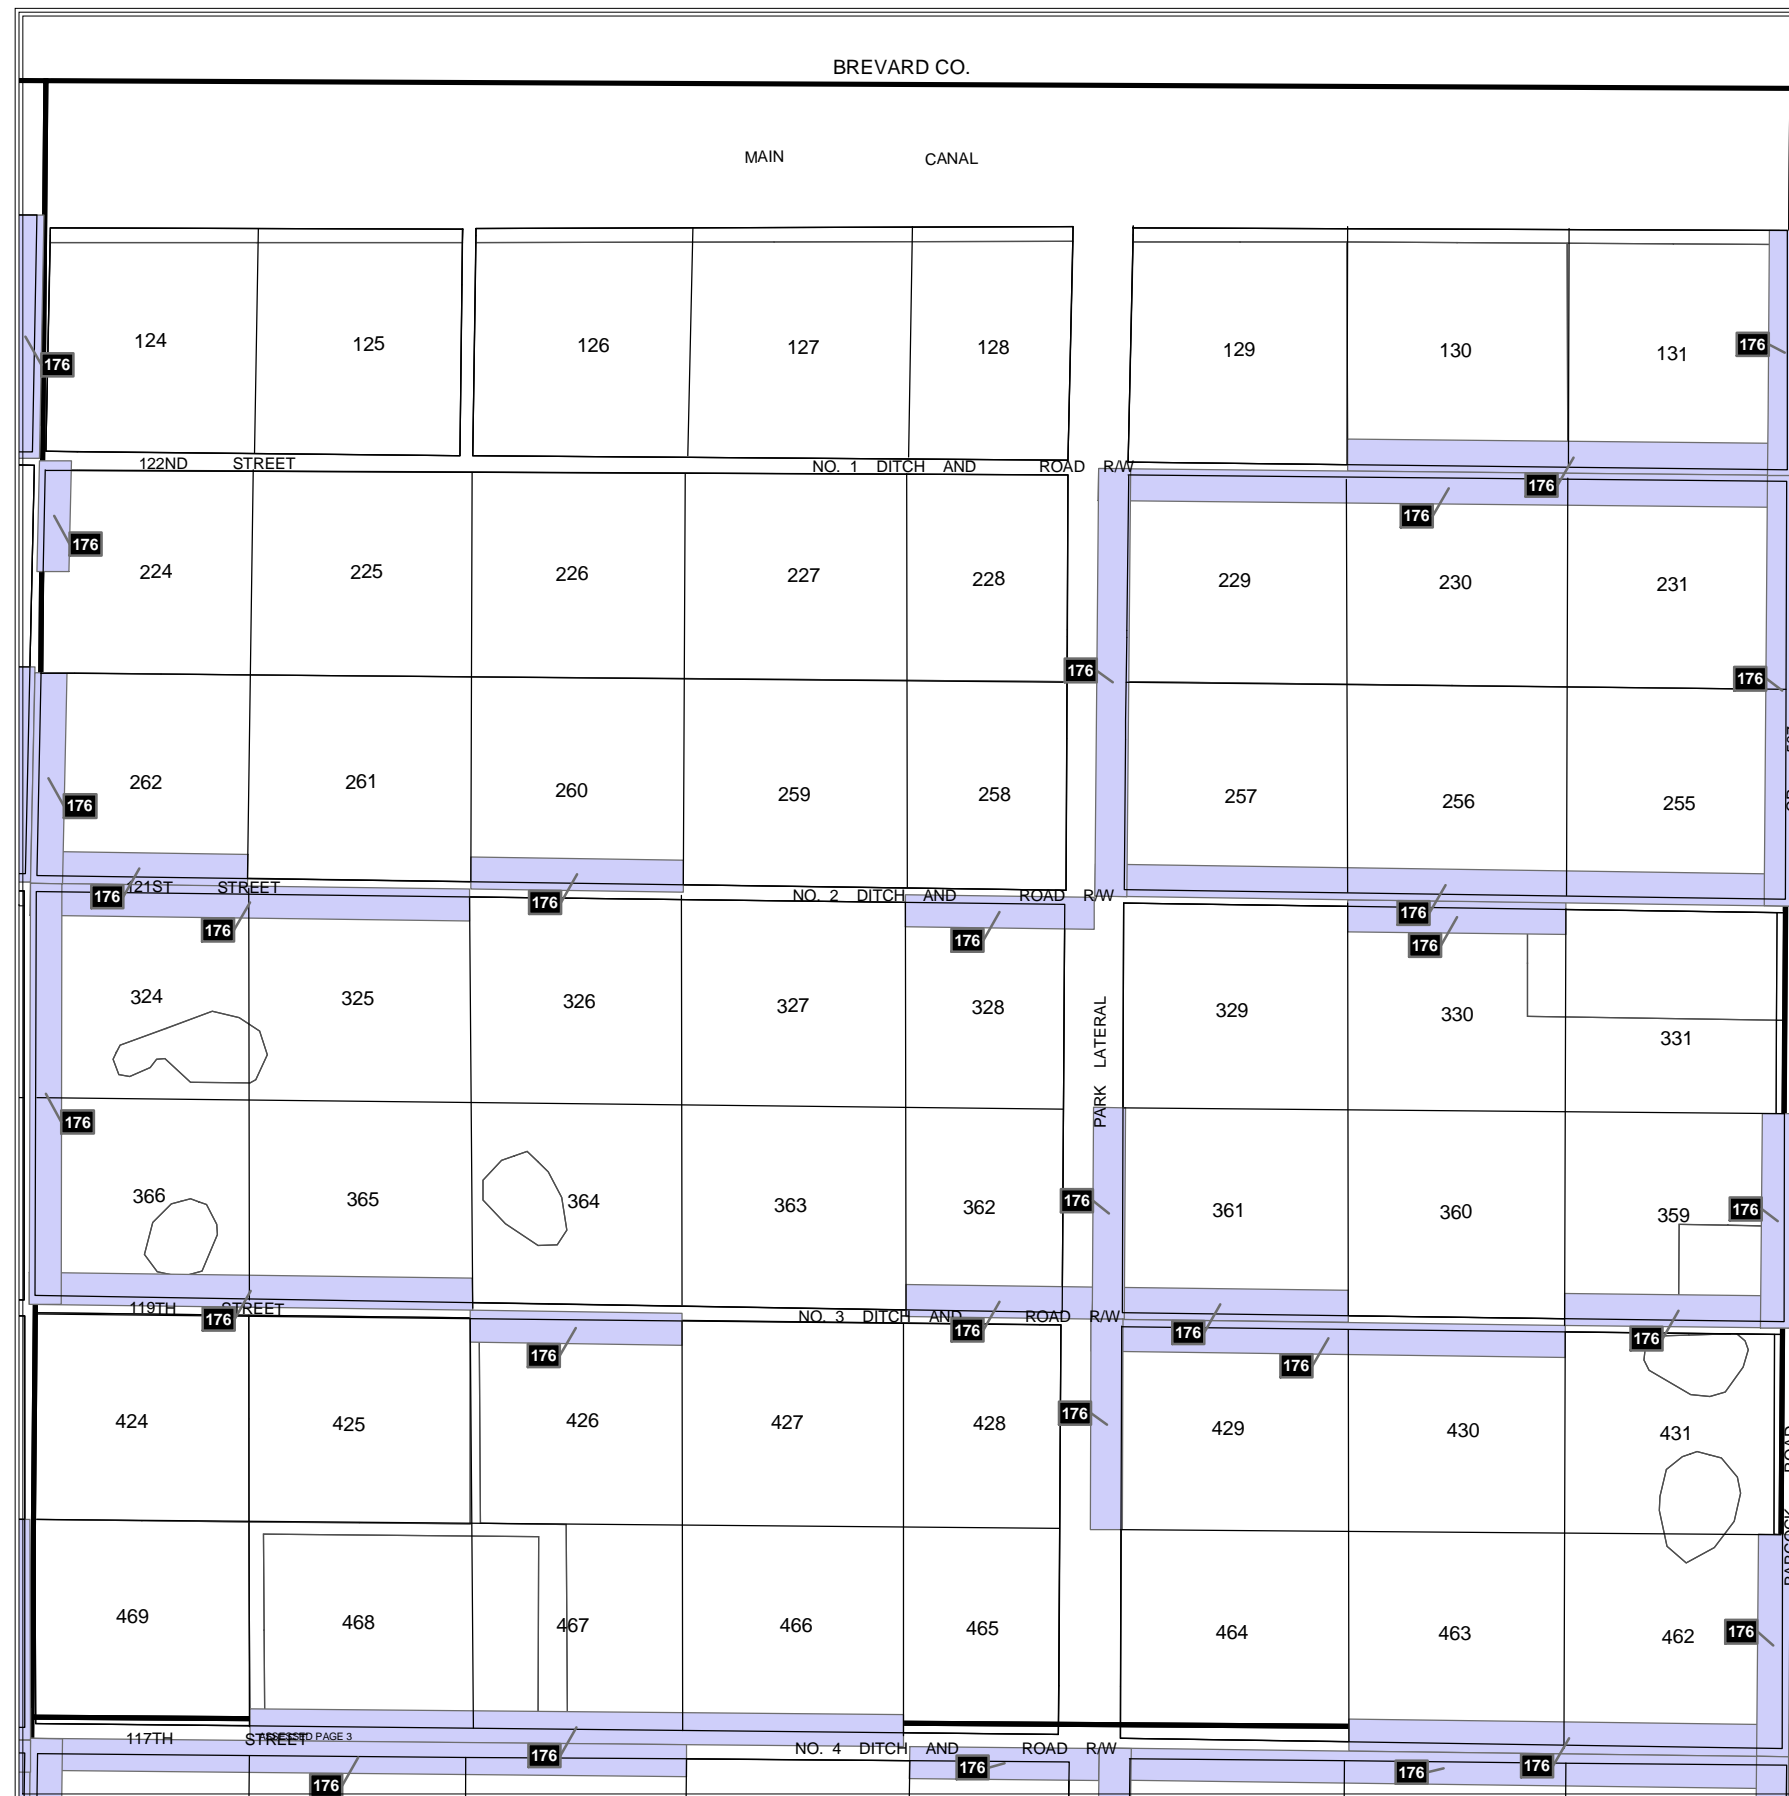

Prepared by Nick Miller, Inc.

Map Date: Dec 03, 2003

MURPHY ACT RESERVATIONS AND RELEASES

Section 02 Township 31 South Range 37 East

Legend

-  Right of Way Reservation
-  Right of Way Release
-  Municipality
-  Release Deed Number
-  Reservation Deed Number