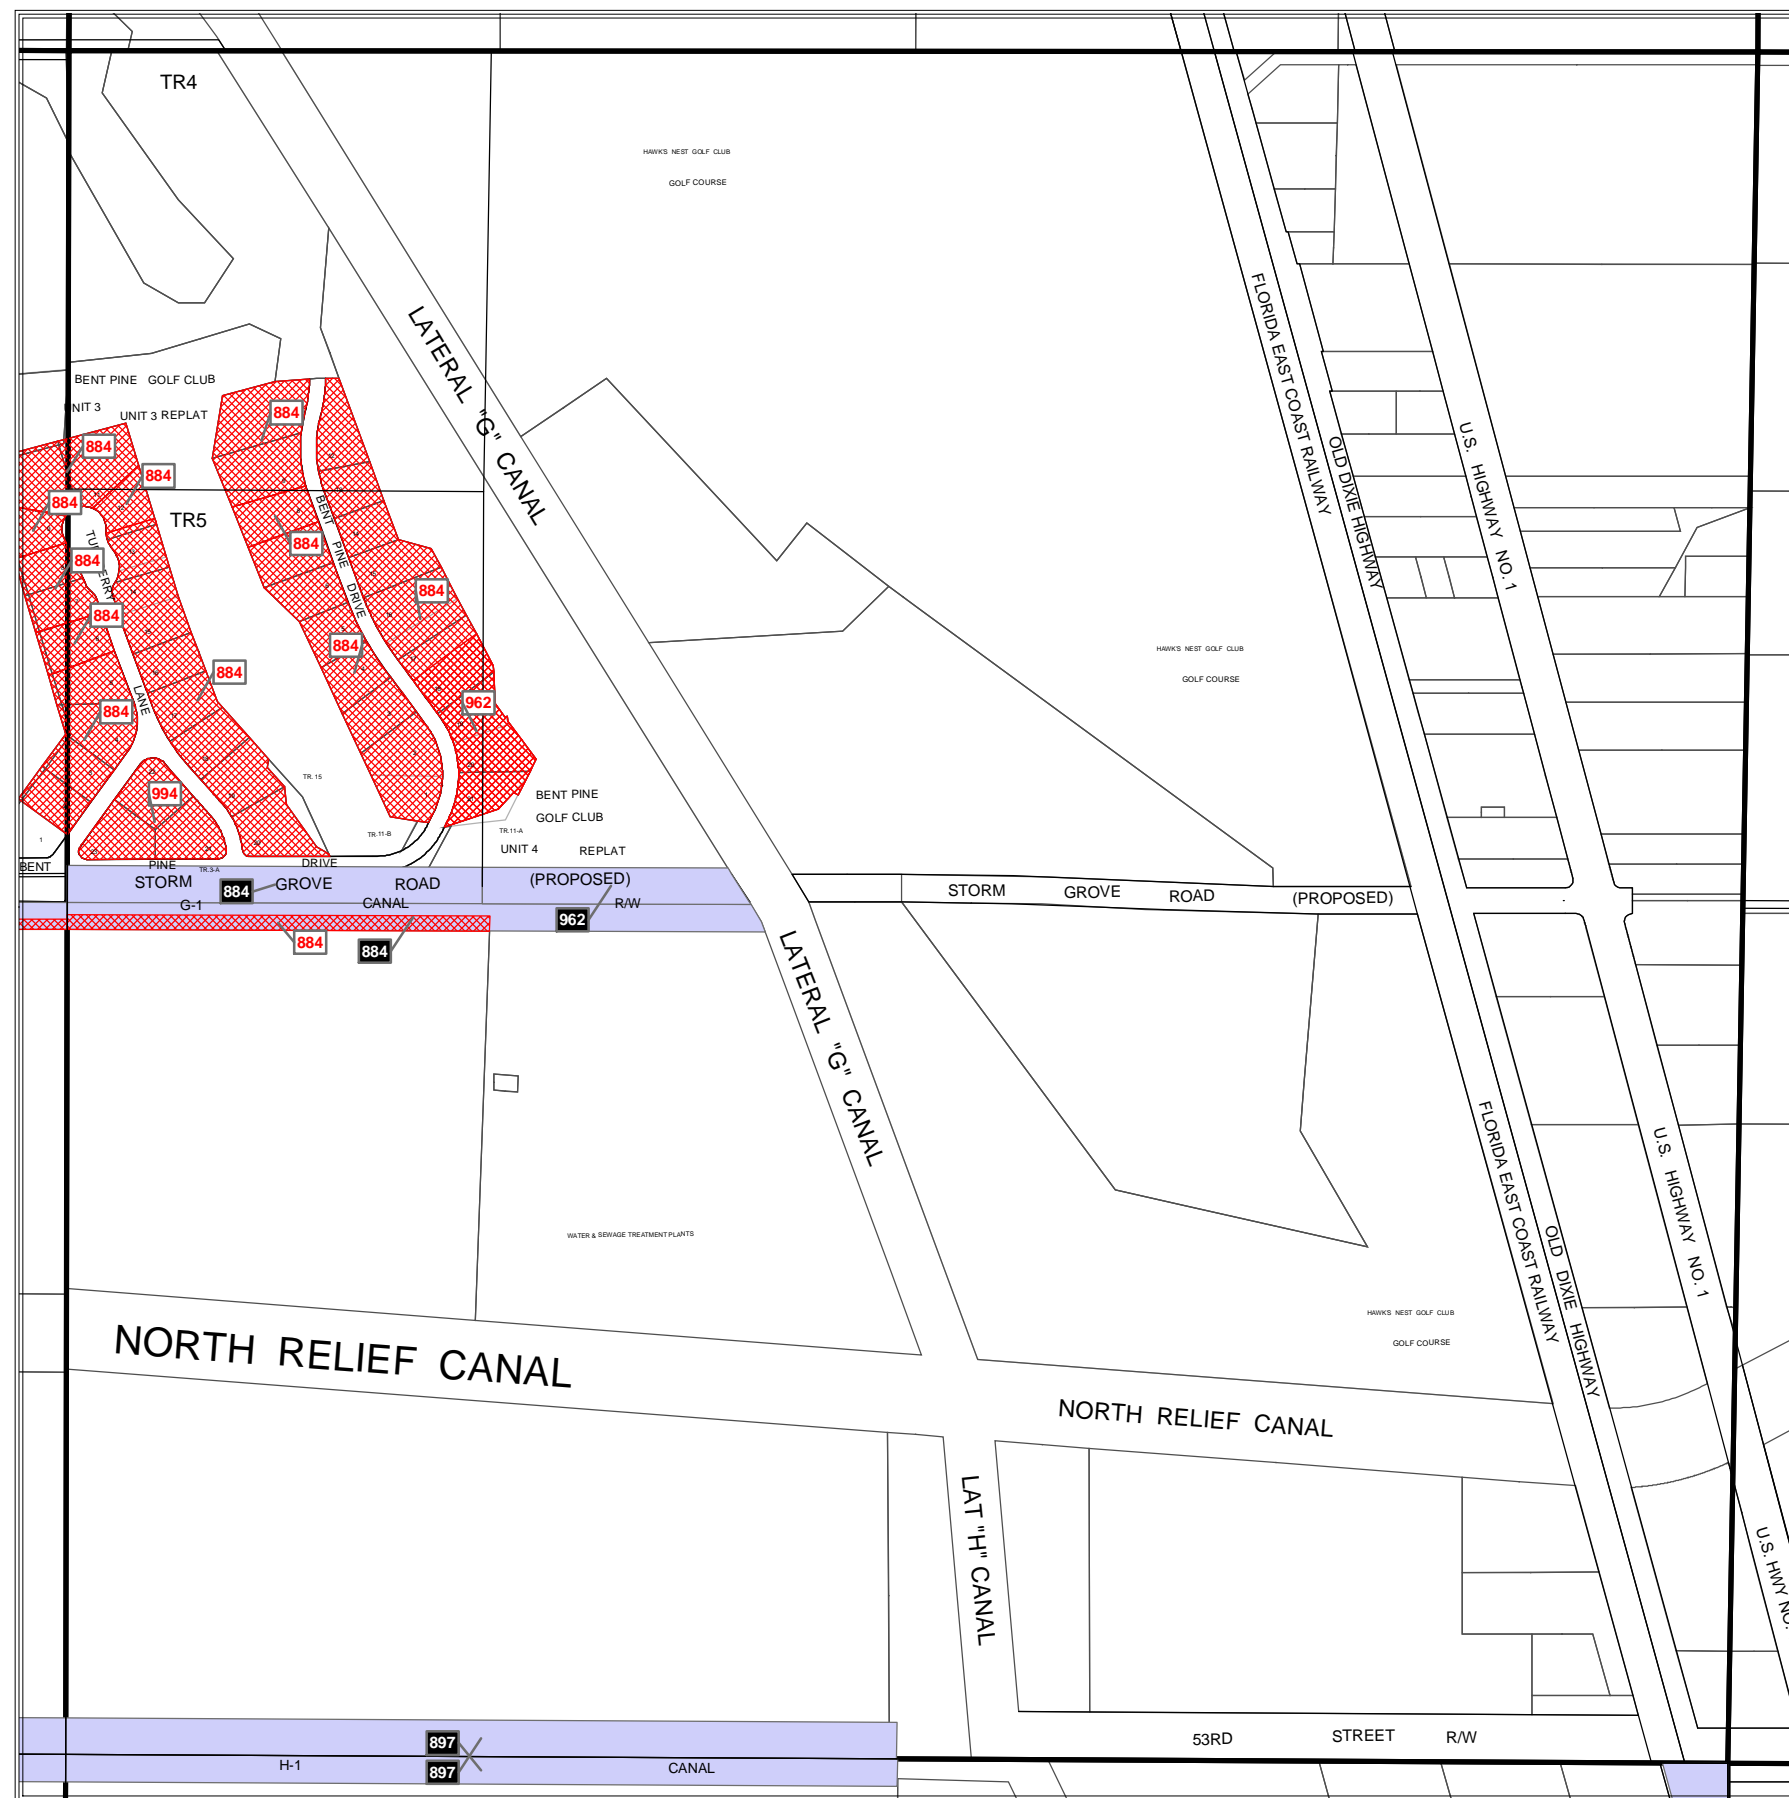

MURPHY ACT RESERVATIONS AND RELEASES

Section 15 Township 32 South Range 39 East

Legend

- Right of Way Reservation
- Right of Way Release
- Municipality
- Release Deed Number
- Reservation Deed Number

N