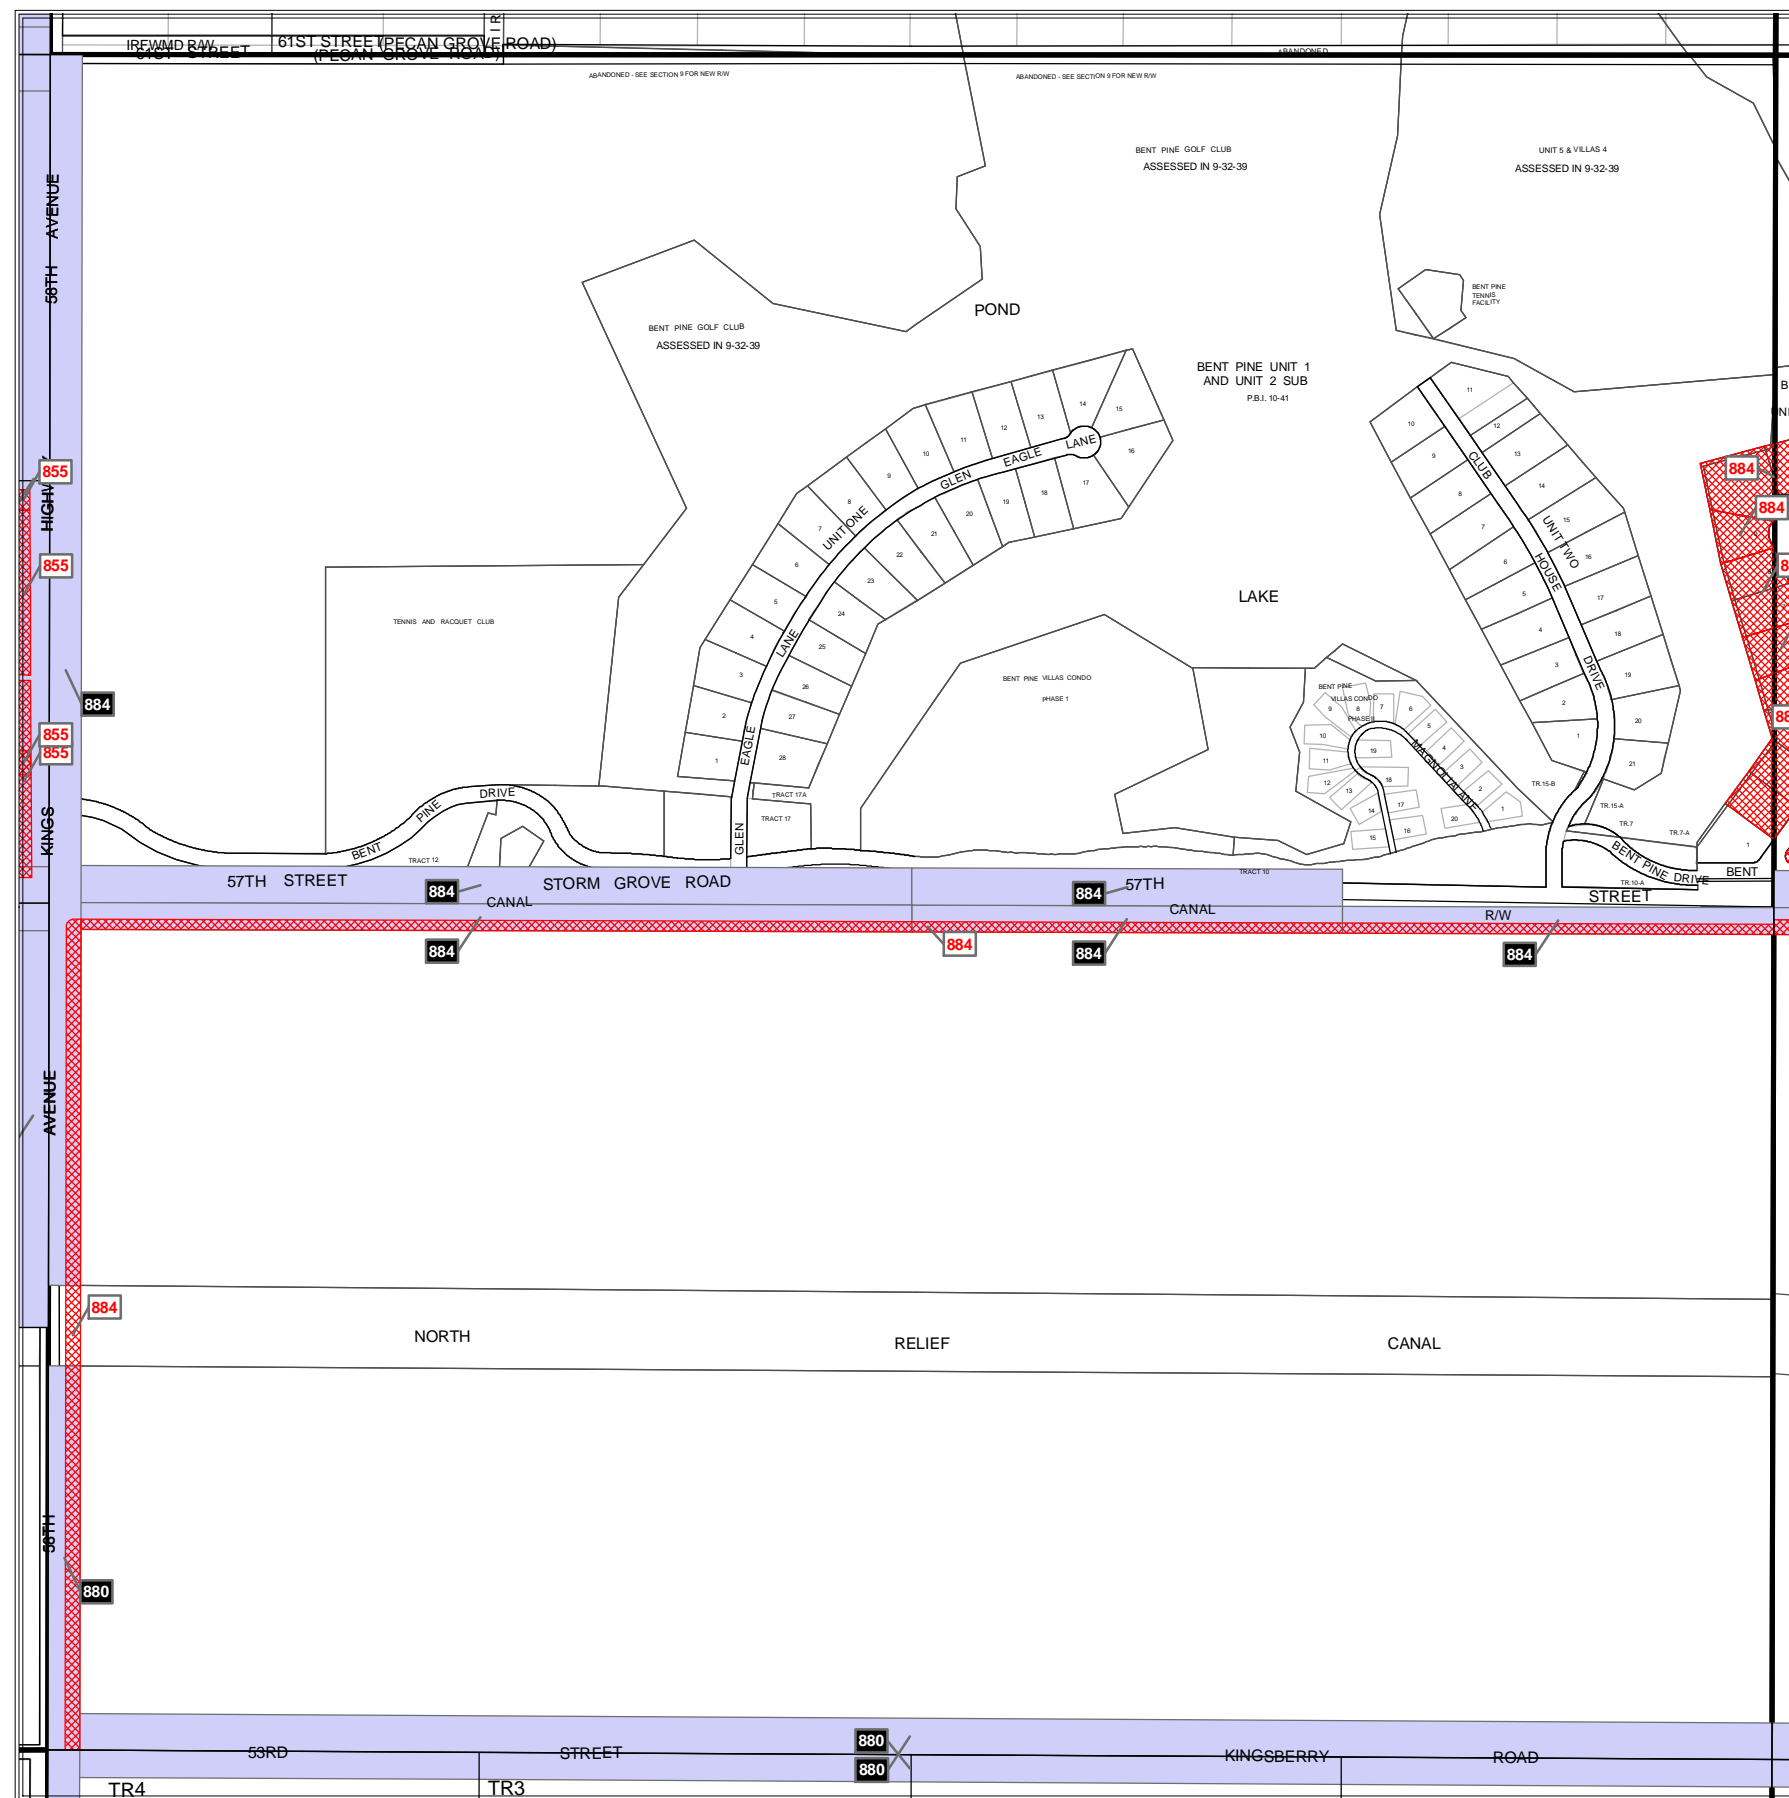

MURPHY ACT RESERVATIONS AND RELEASES

Section 16 Township 32 South Range 39 East

Legend

- Right of Way Reservation
- Right of Way Release
- Municipality
- Release Deed Number
- Reservation Deed Number

N