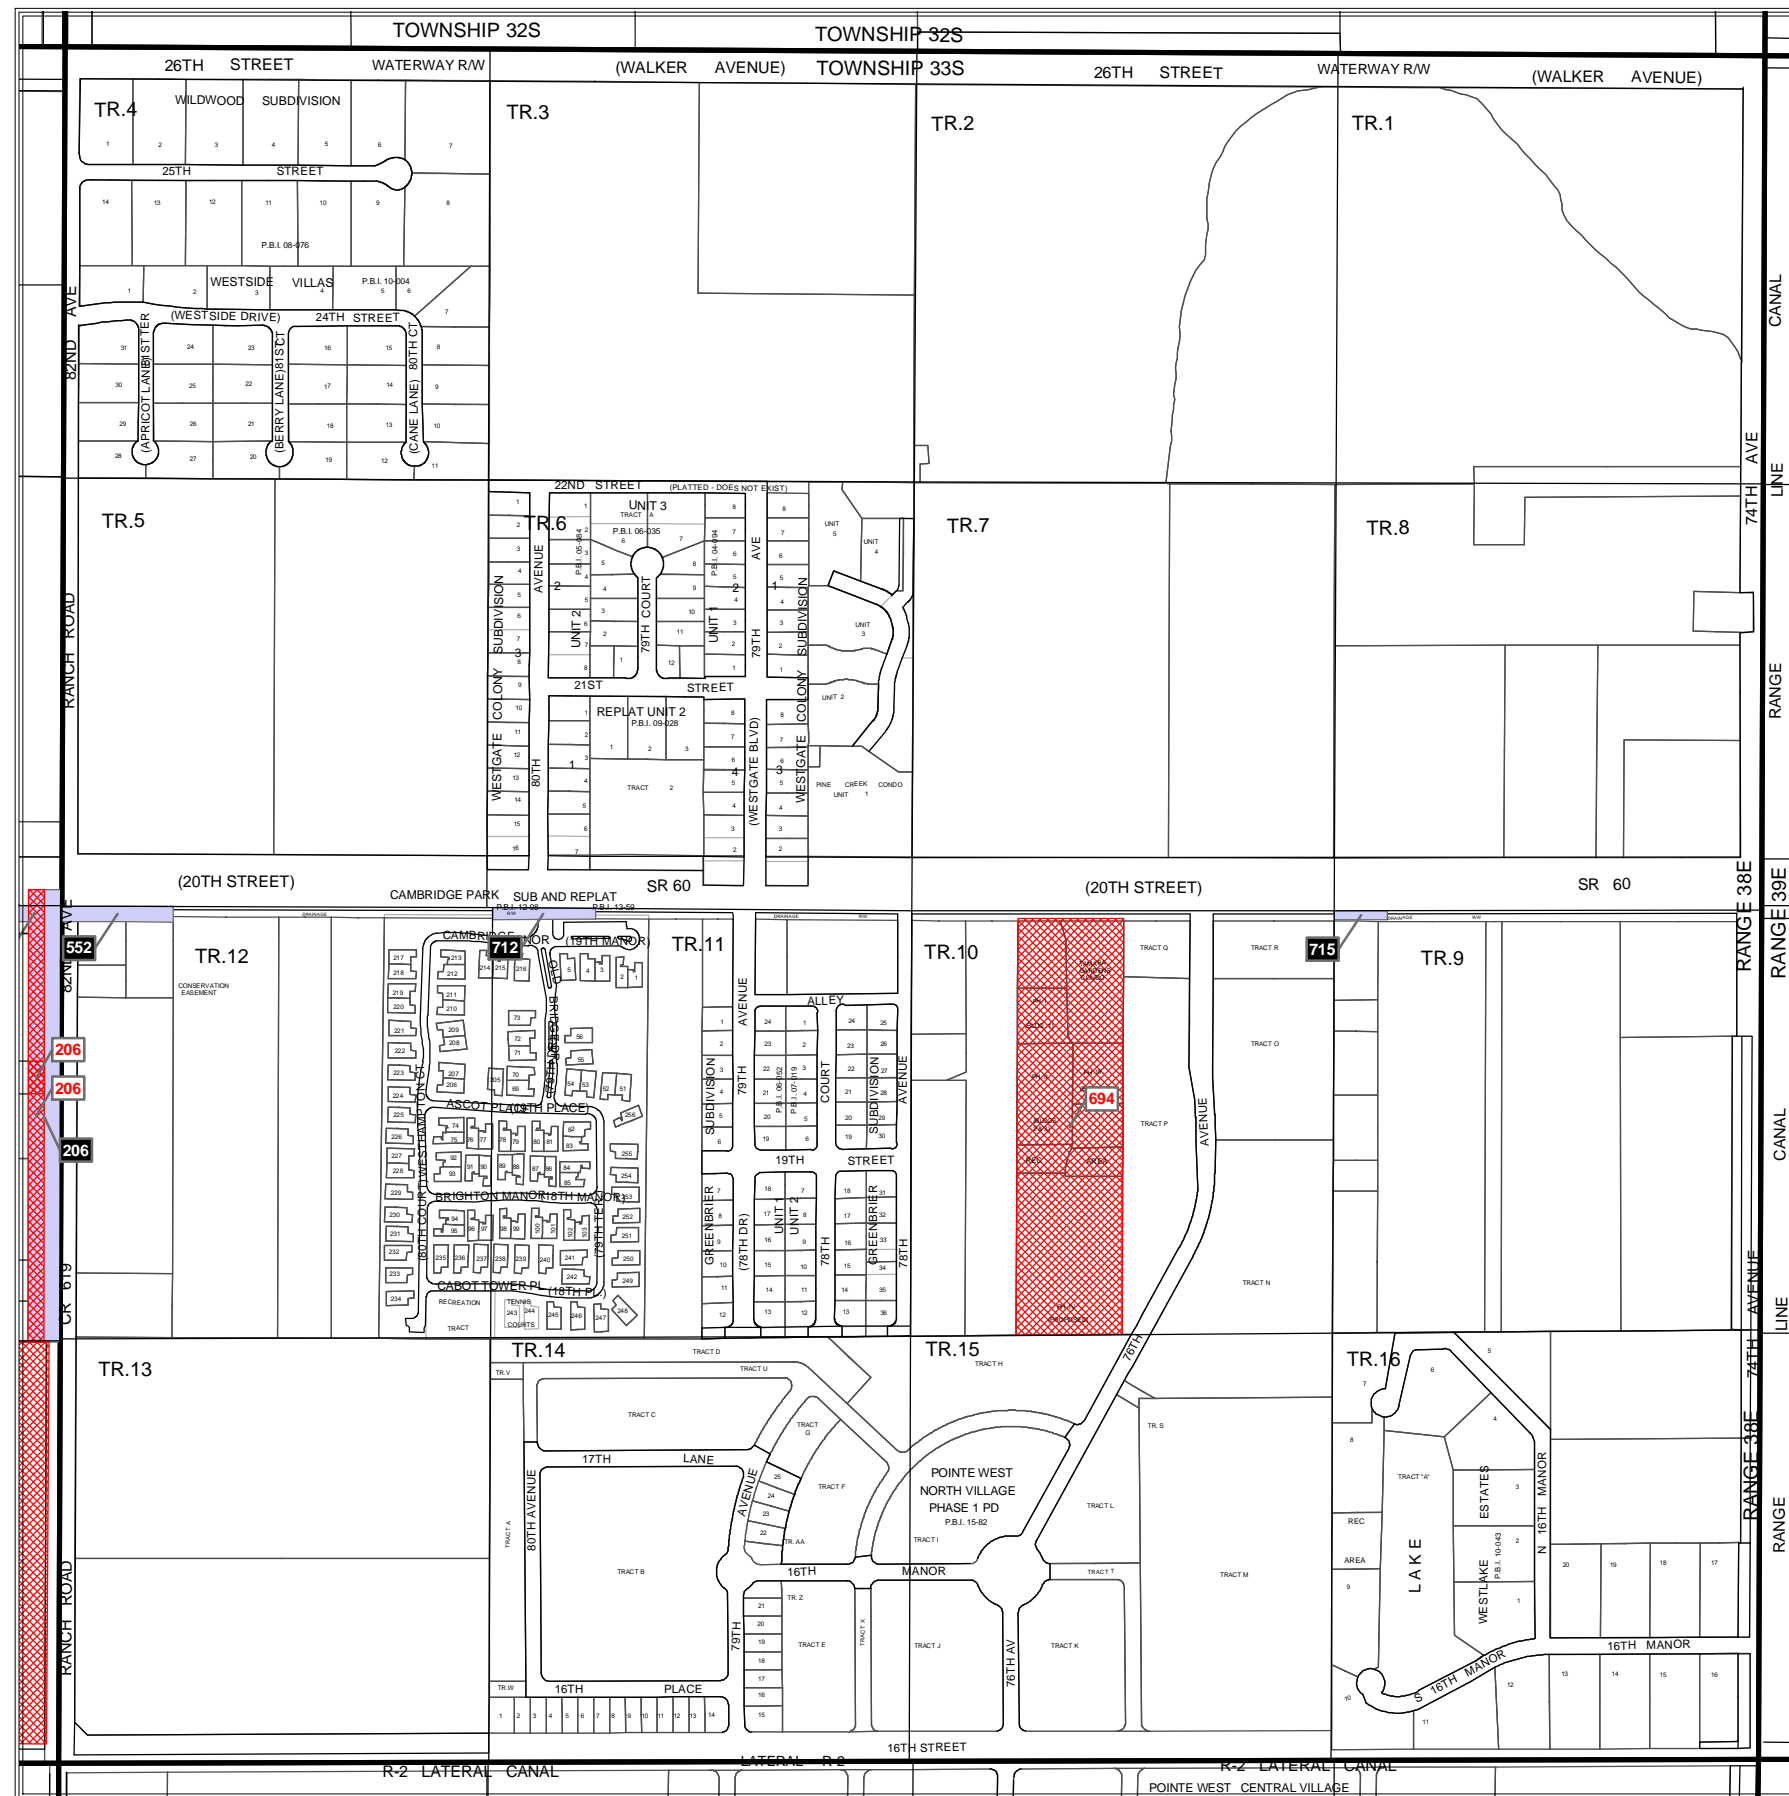

MURPHY ACT RESERVATIONS AND RELEASES

Section 01 Township 33 South Range 38 East

Legend

- Right of Way Reservation
- Right of Way Release
- Municipality
- Release Deed Number
- Reservation Deed Number

N