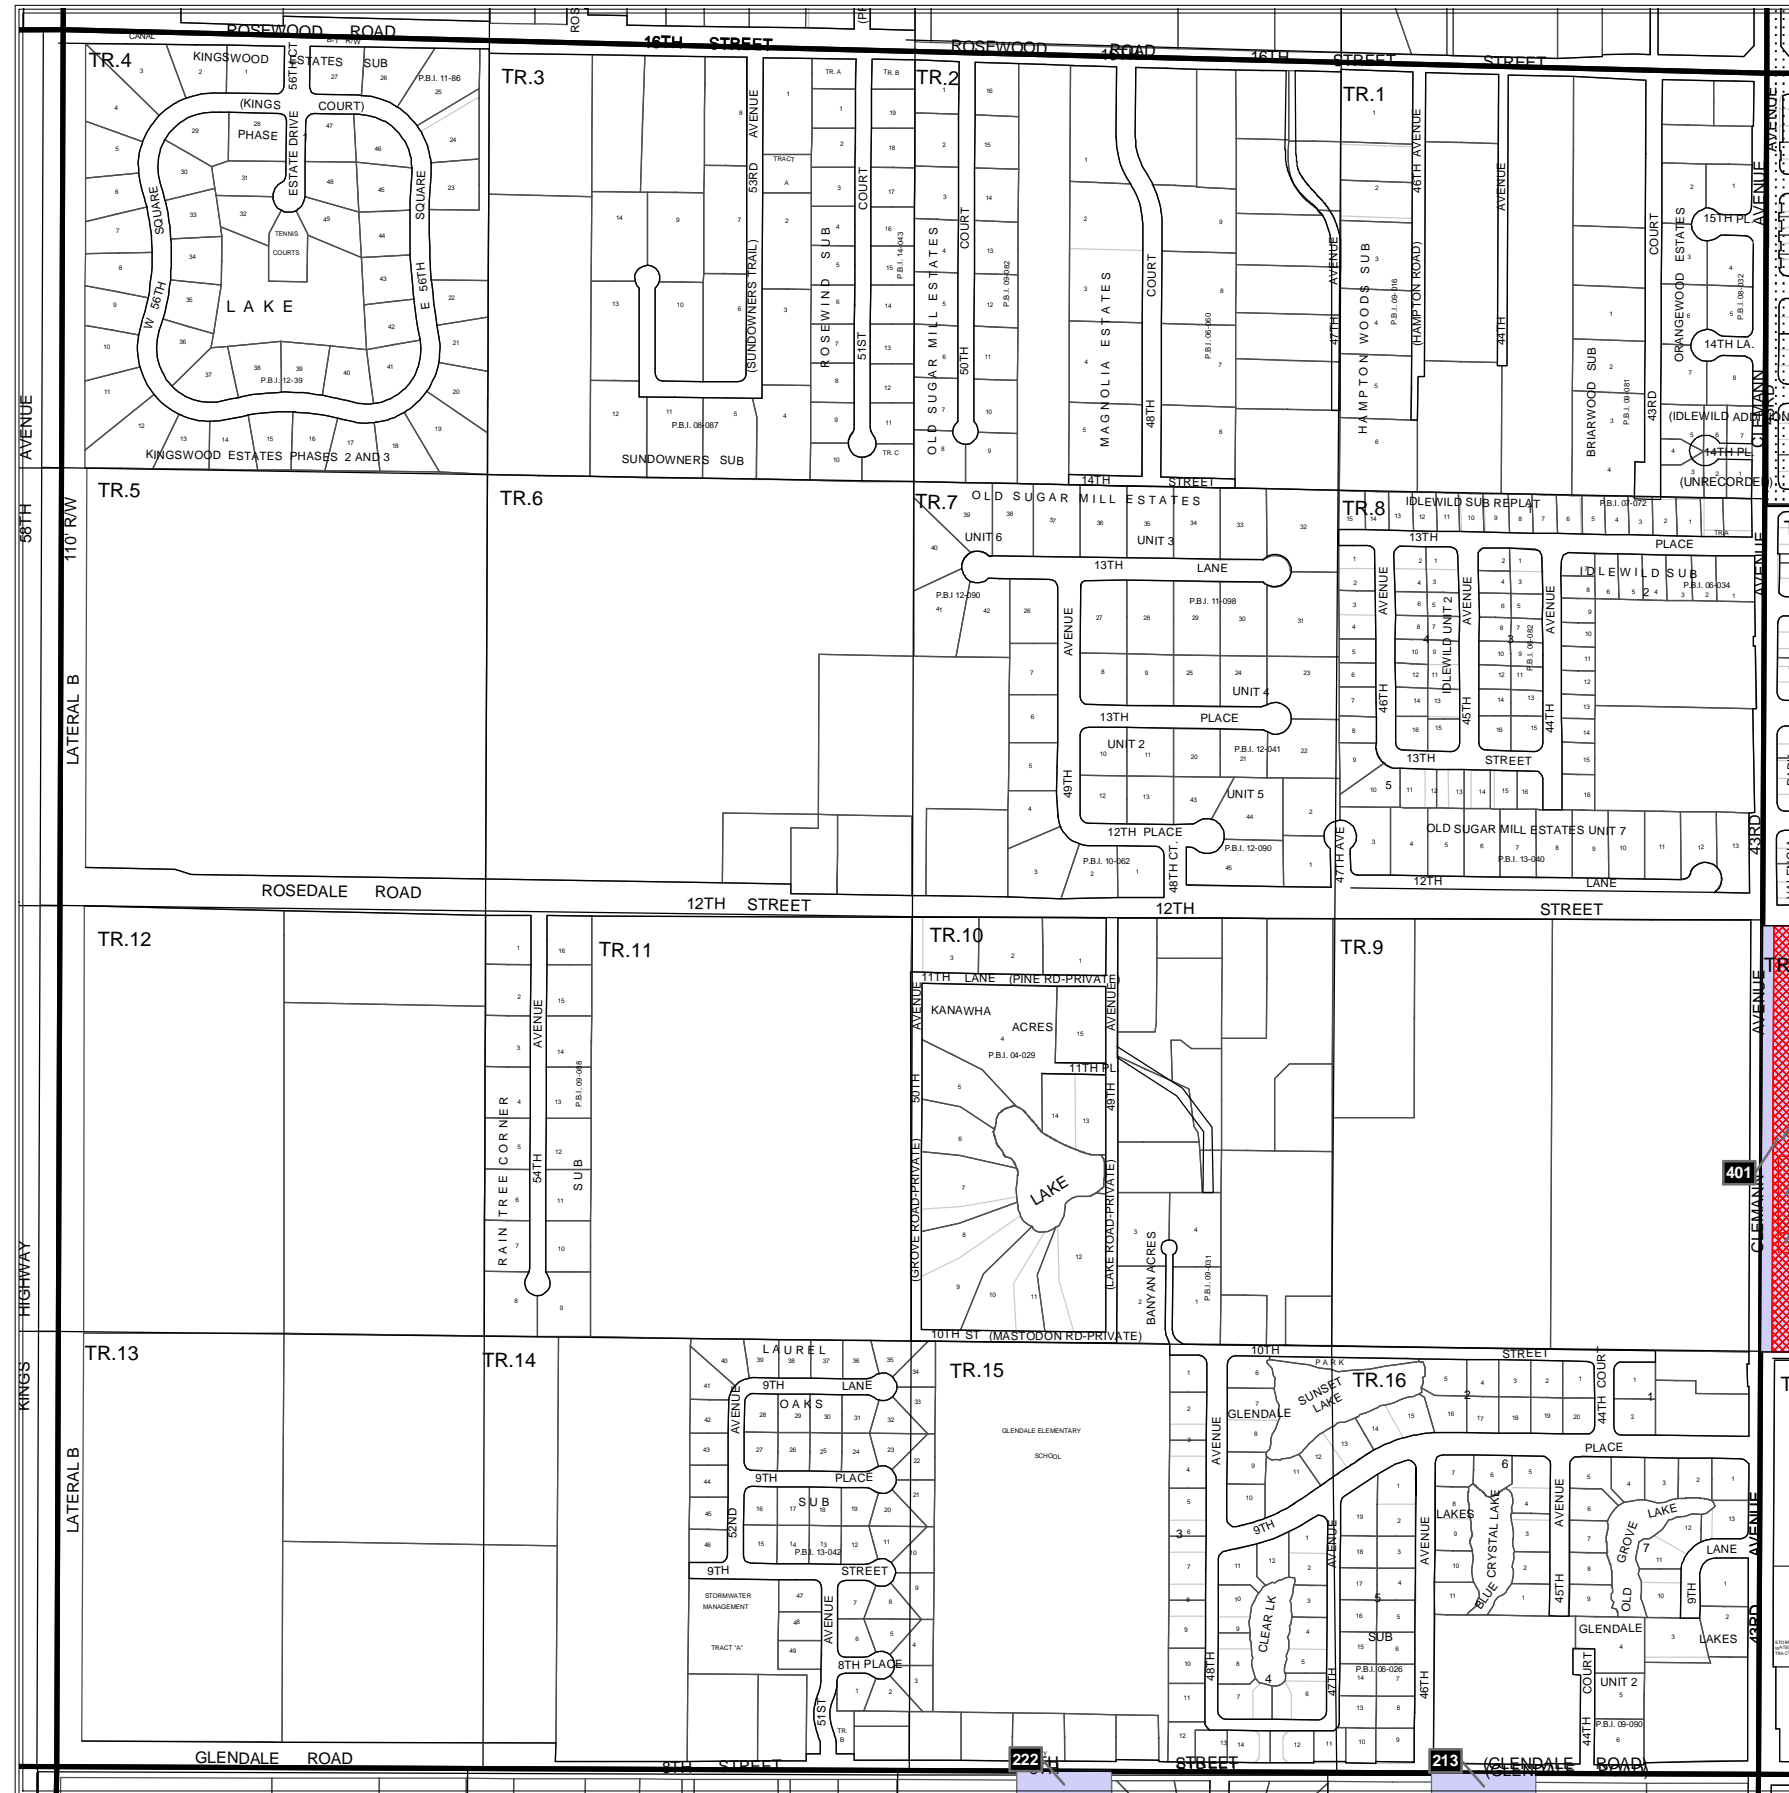

MURPHY ACT RESERVATIONS AND RELEASES

Section 09 Township 33 South Range 39 East

Legend

- Right of Way Reservation
- Right of Way Release
- Municipality
- Release Deed Number
- Reservation Deed Number

N