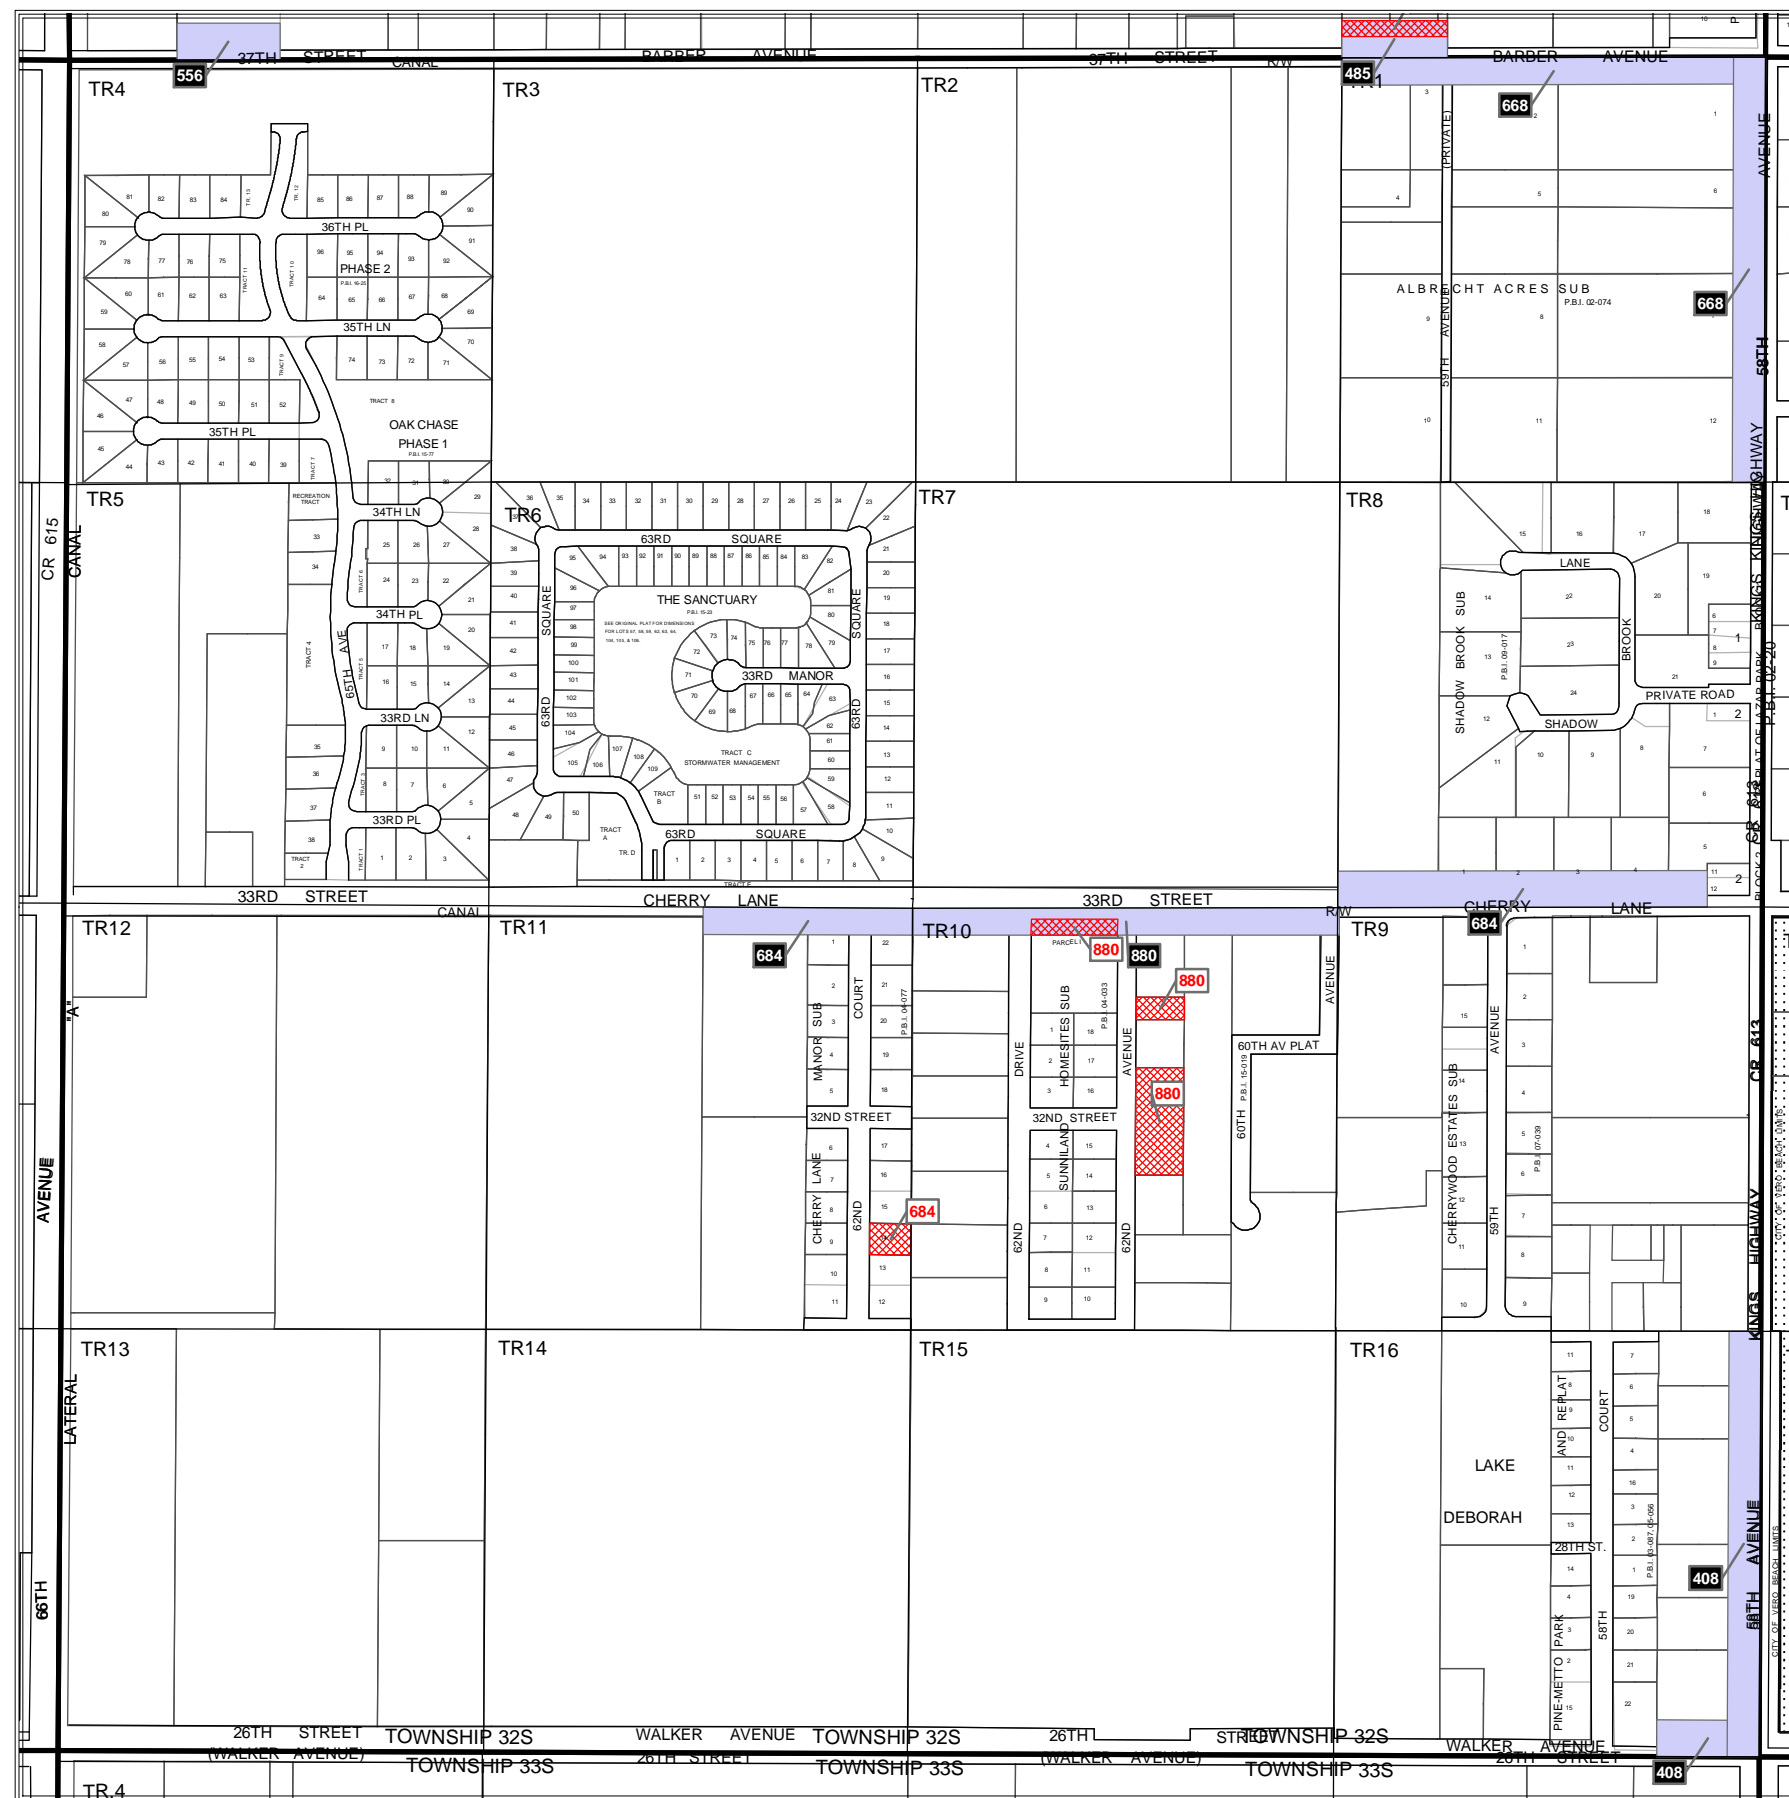

MURPHY ACT RESERVATIONS AND RELEASES

Section 32 Township 32 South Range 39 East

Legend

- Right of Way Reservation
- Right of Way Release
- Municipality
- Release Deed Number
- Reservation Deed Number