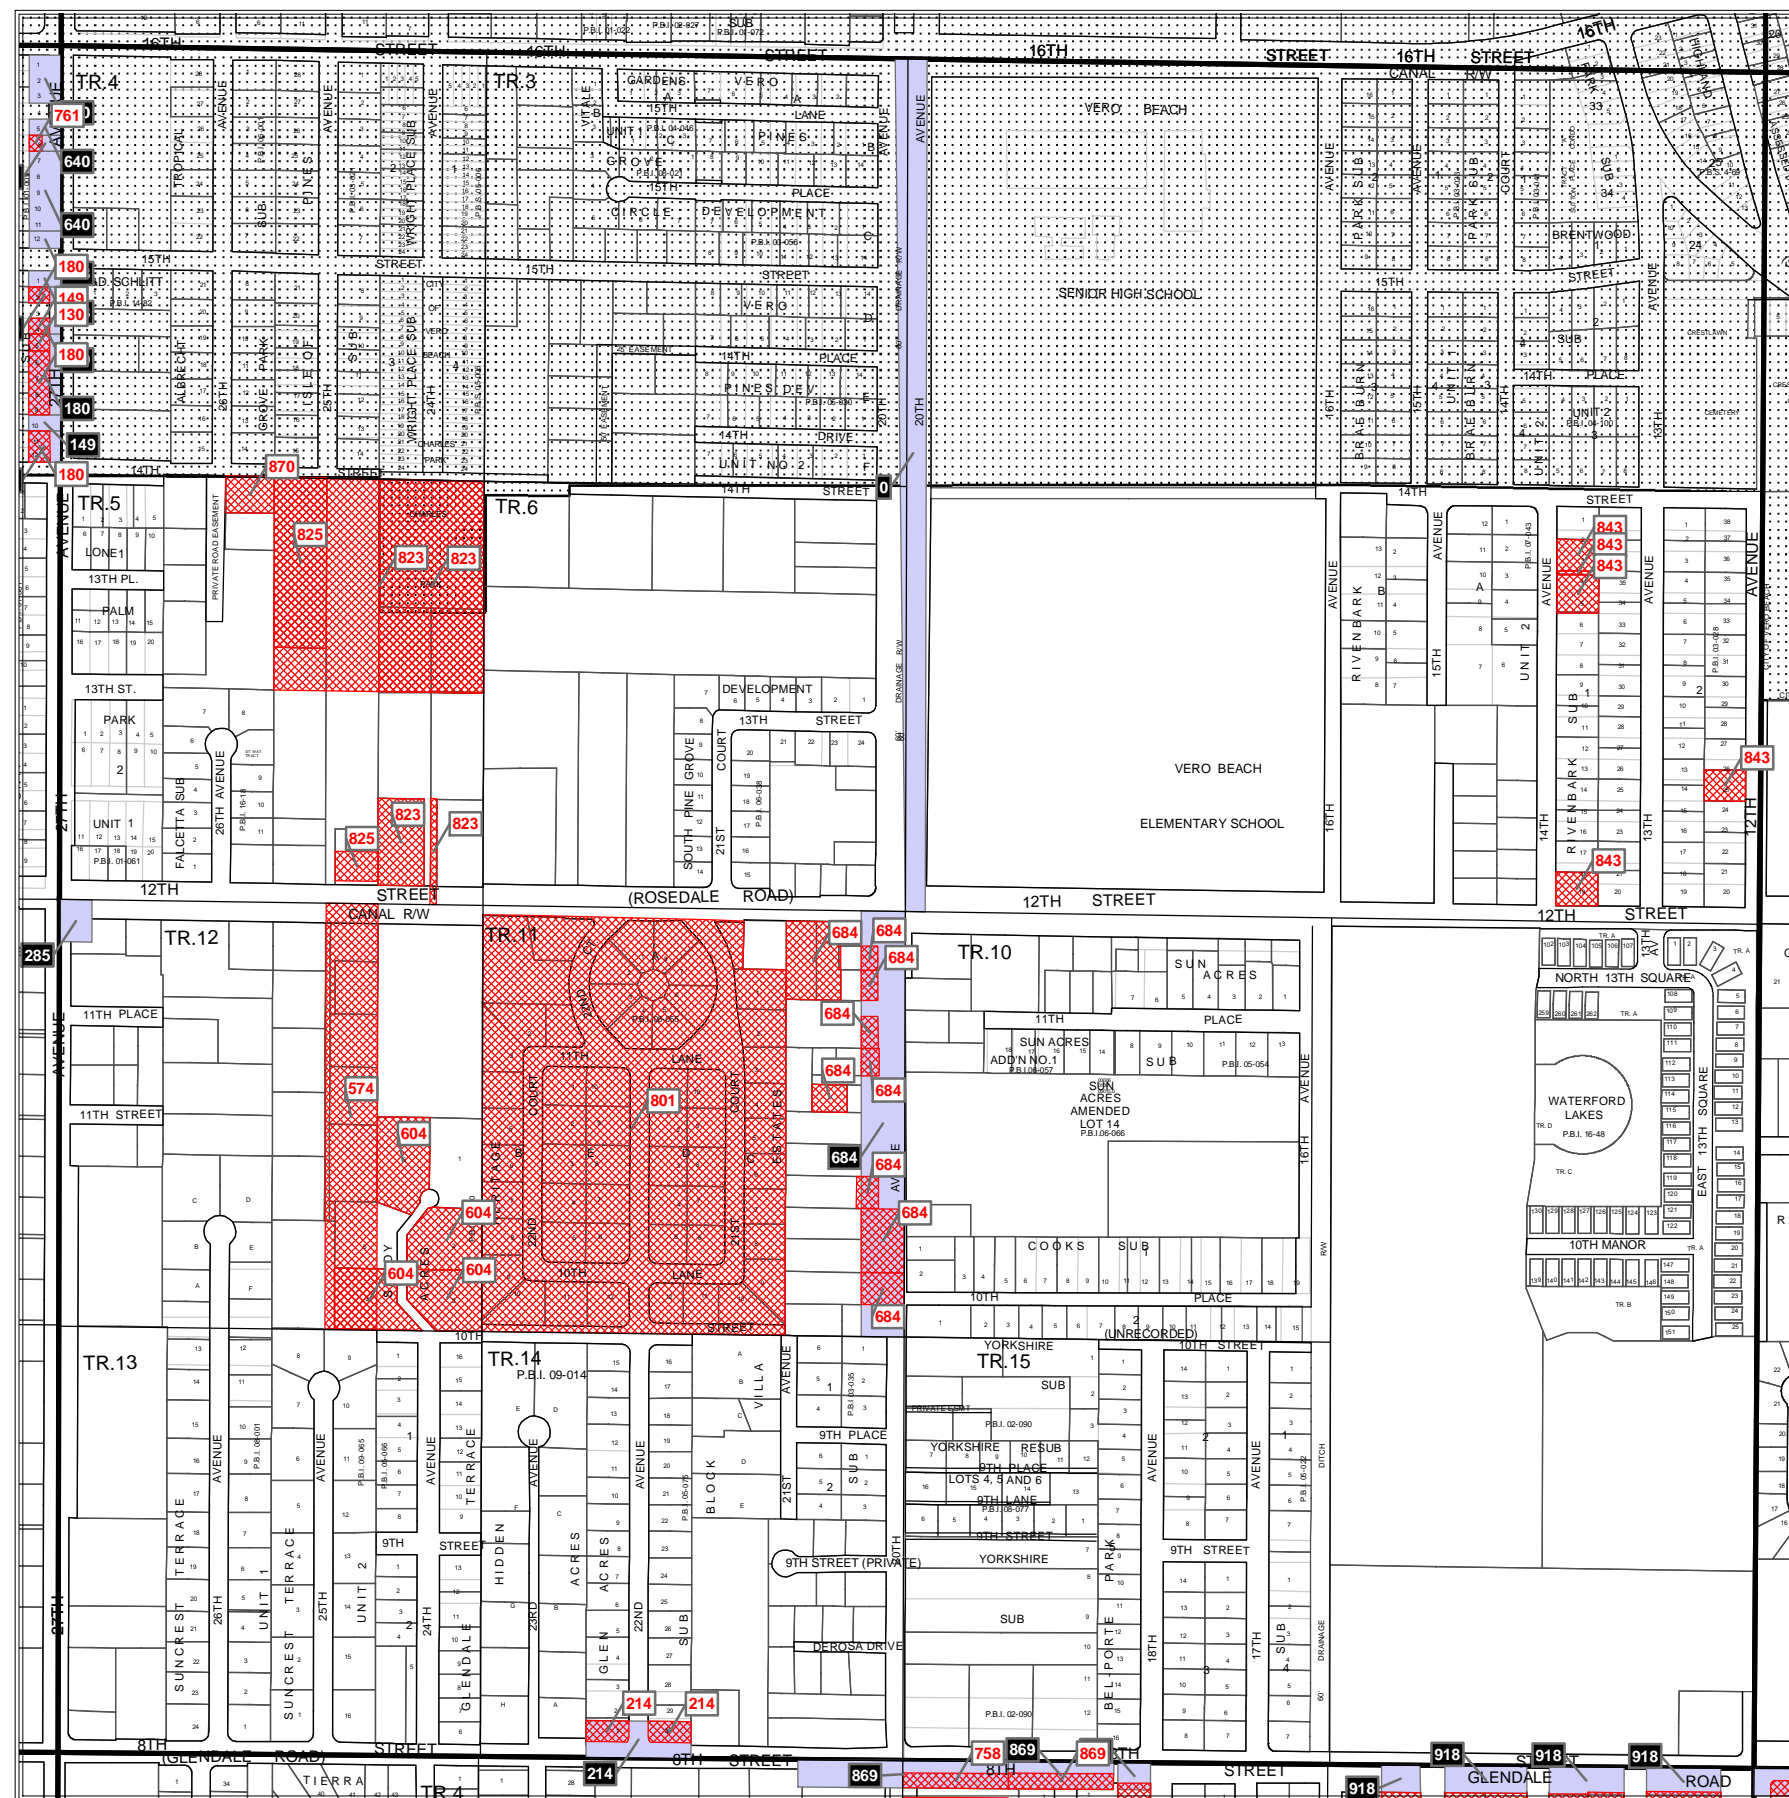

MURPHY ACT RESERVATIONS AND RELEASES

Section 11 Township 33 South Range 39 East