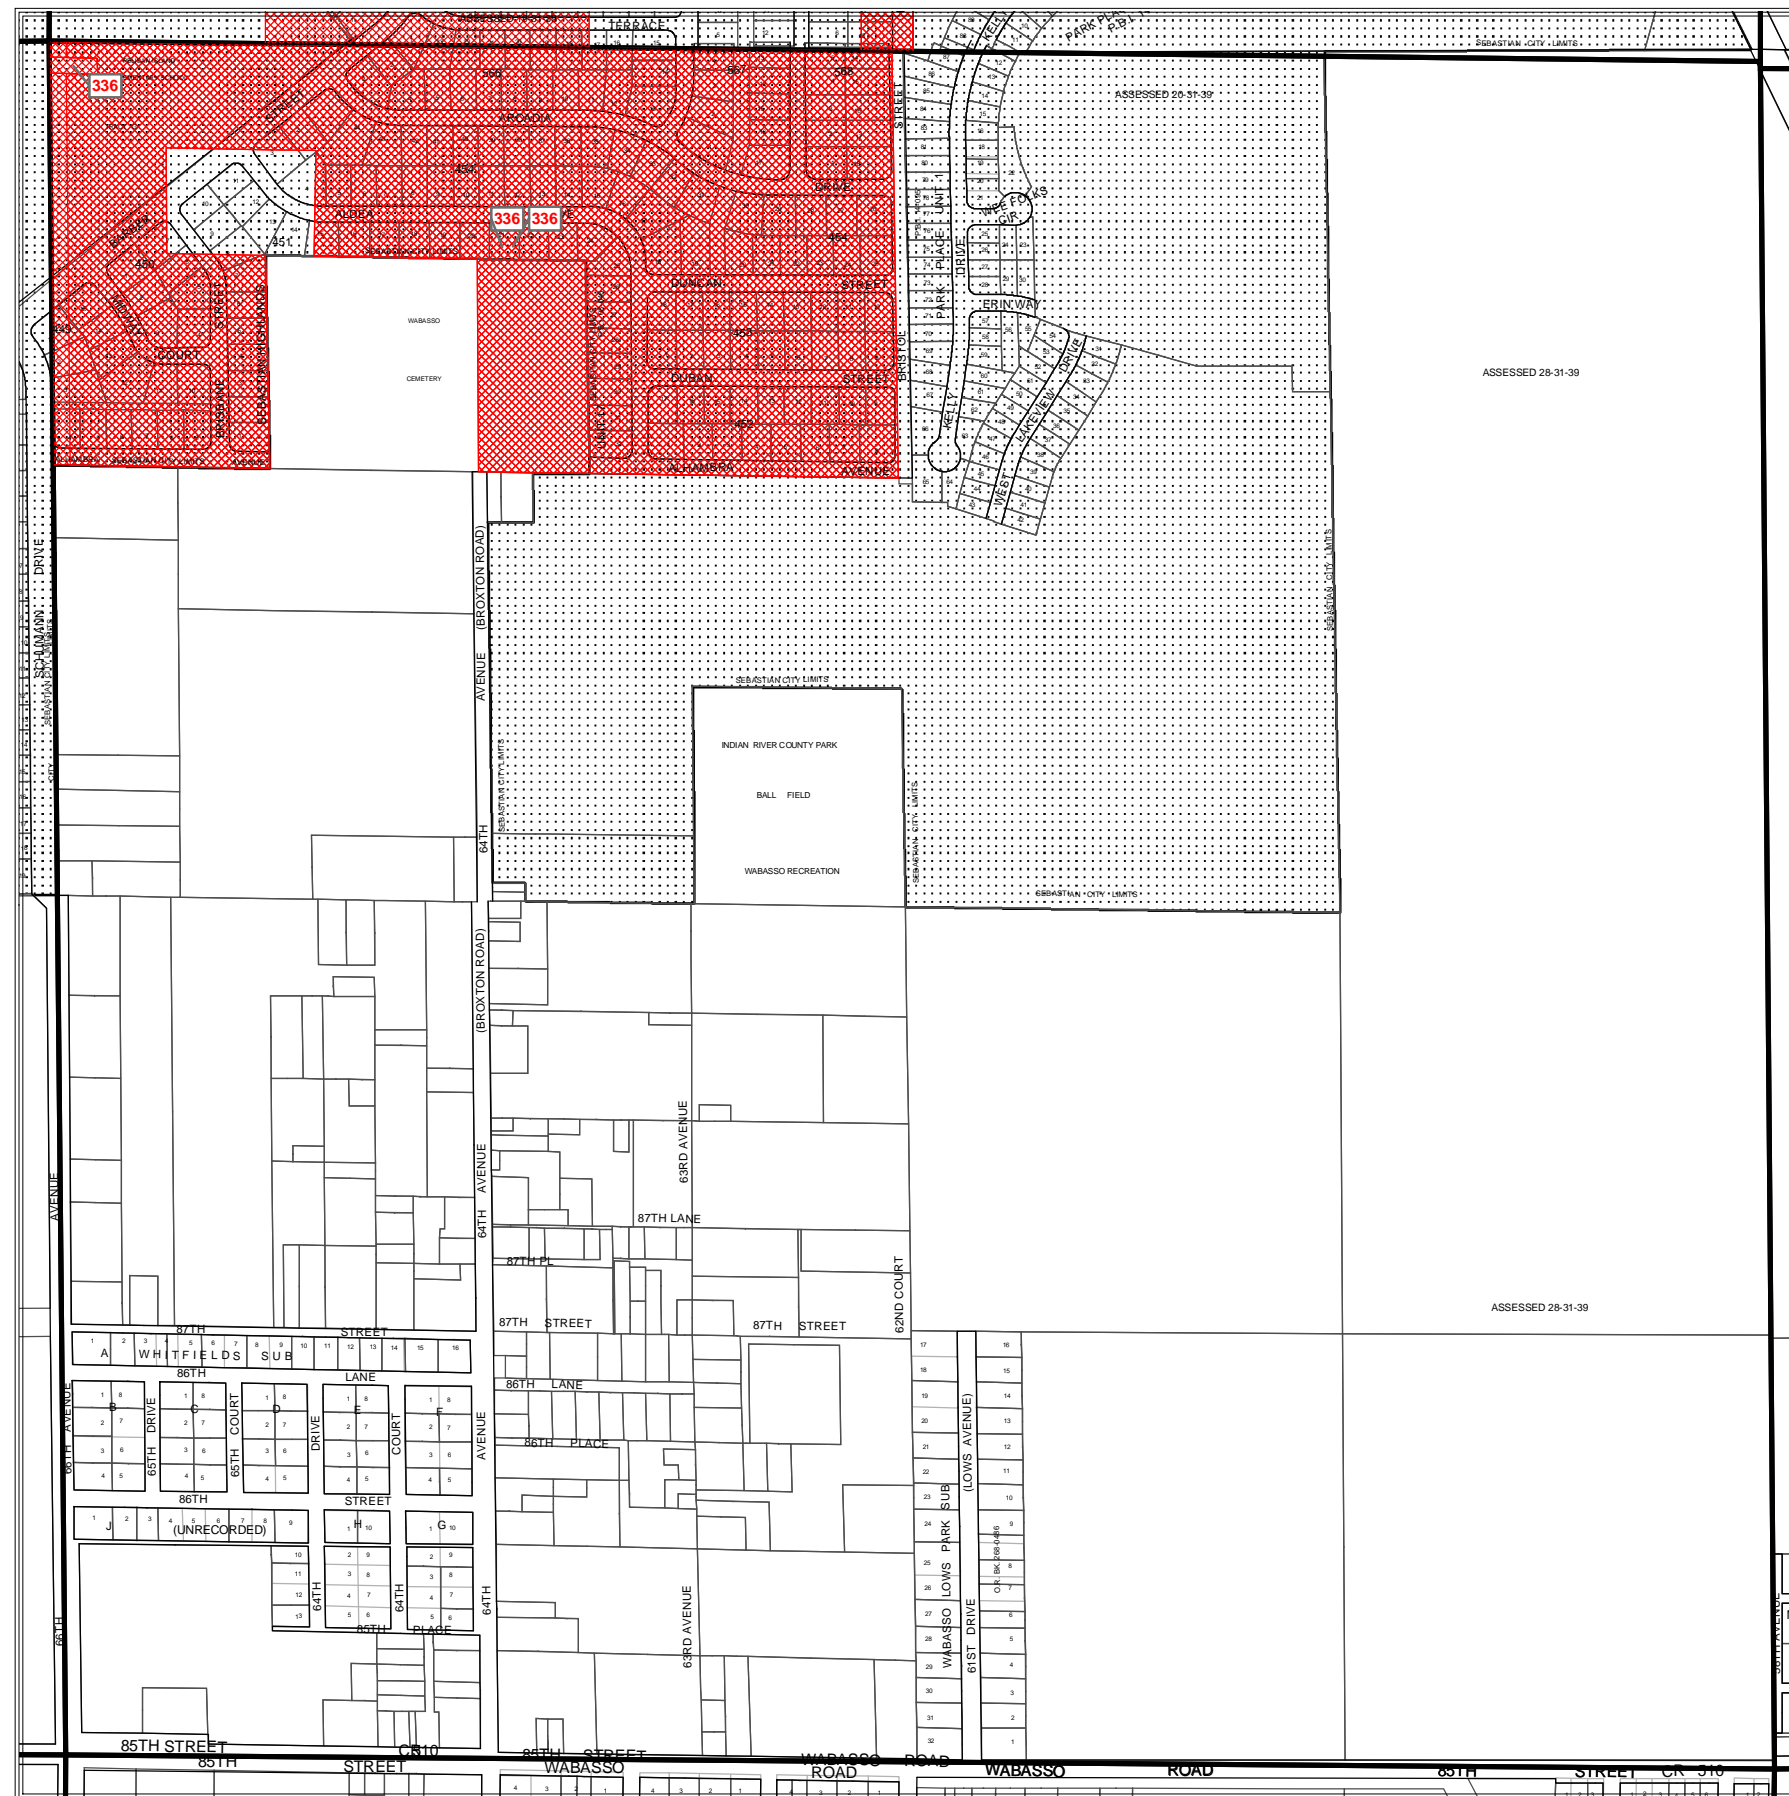

MURPHY ACT RESERVATIONS AND RELEASES

Section 29 Township 31 South Range 39 East

Legend

- Right of Way Reservation
- Right of Way Release
- Municipality
- Release Deed Number
- Reservation Deed Number

N