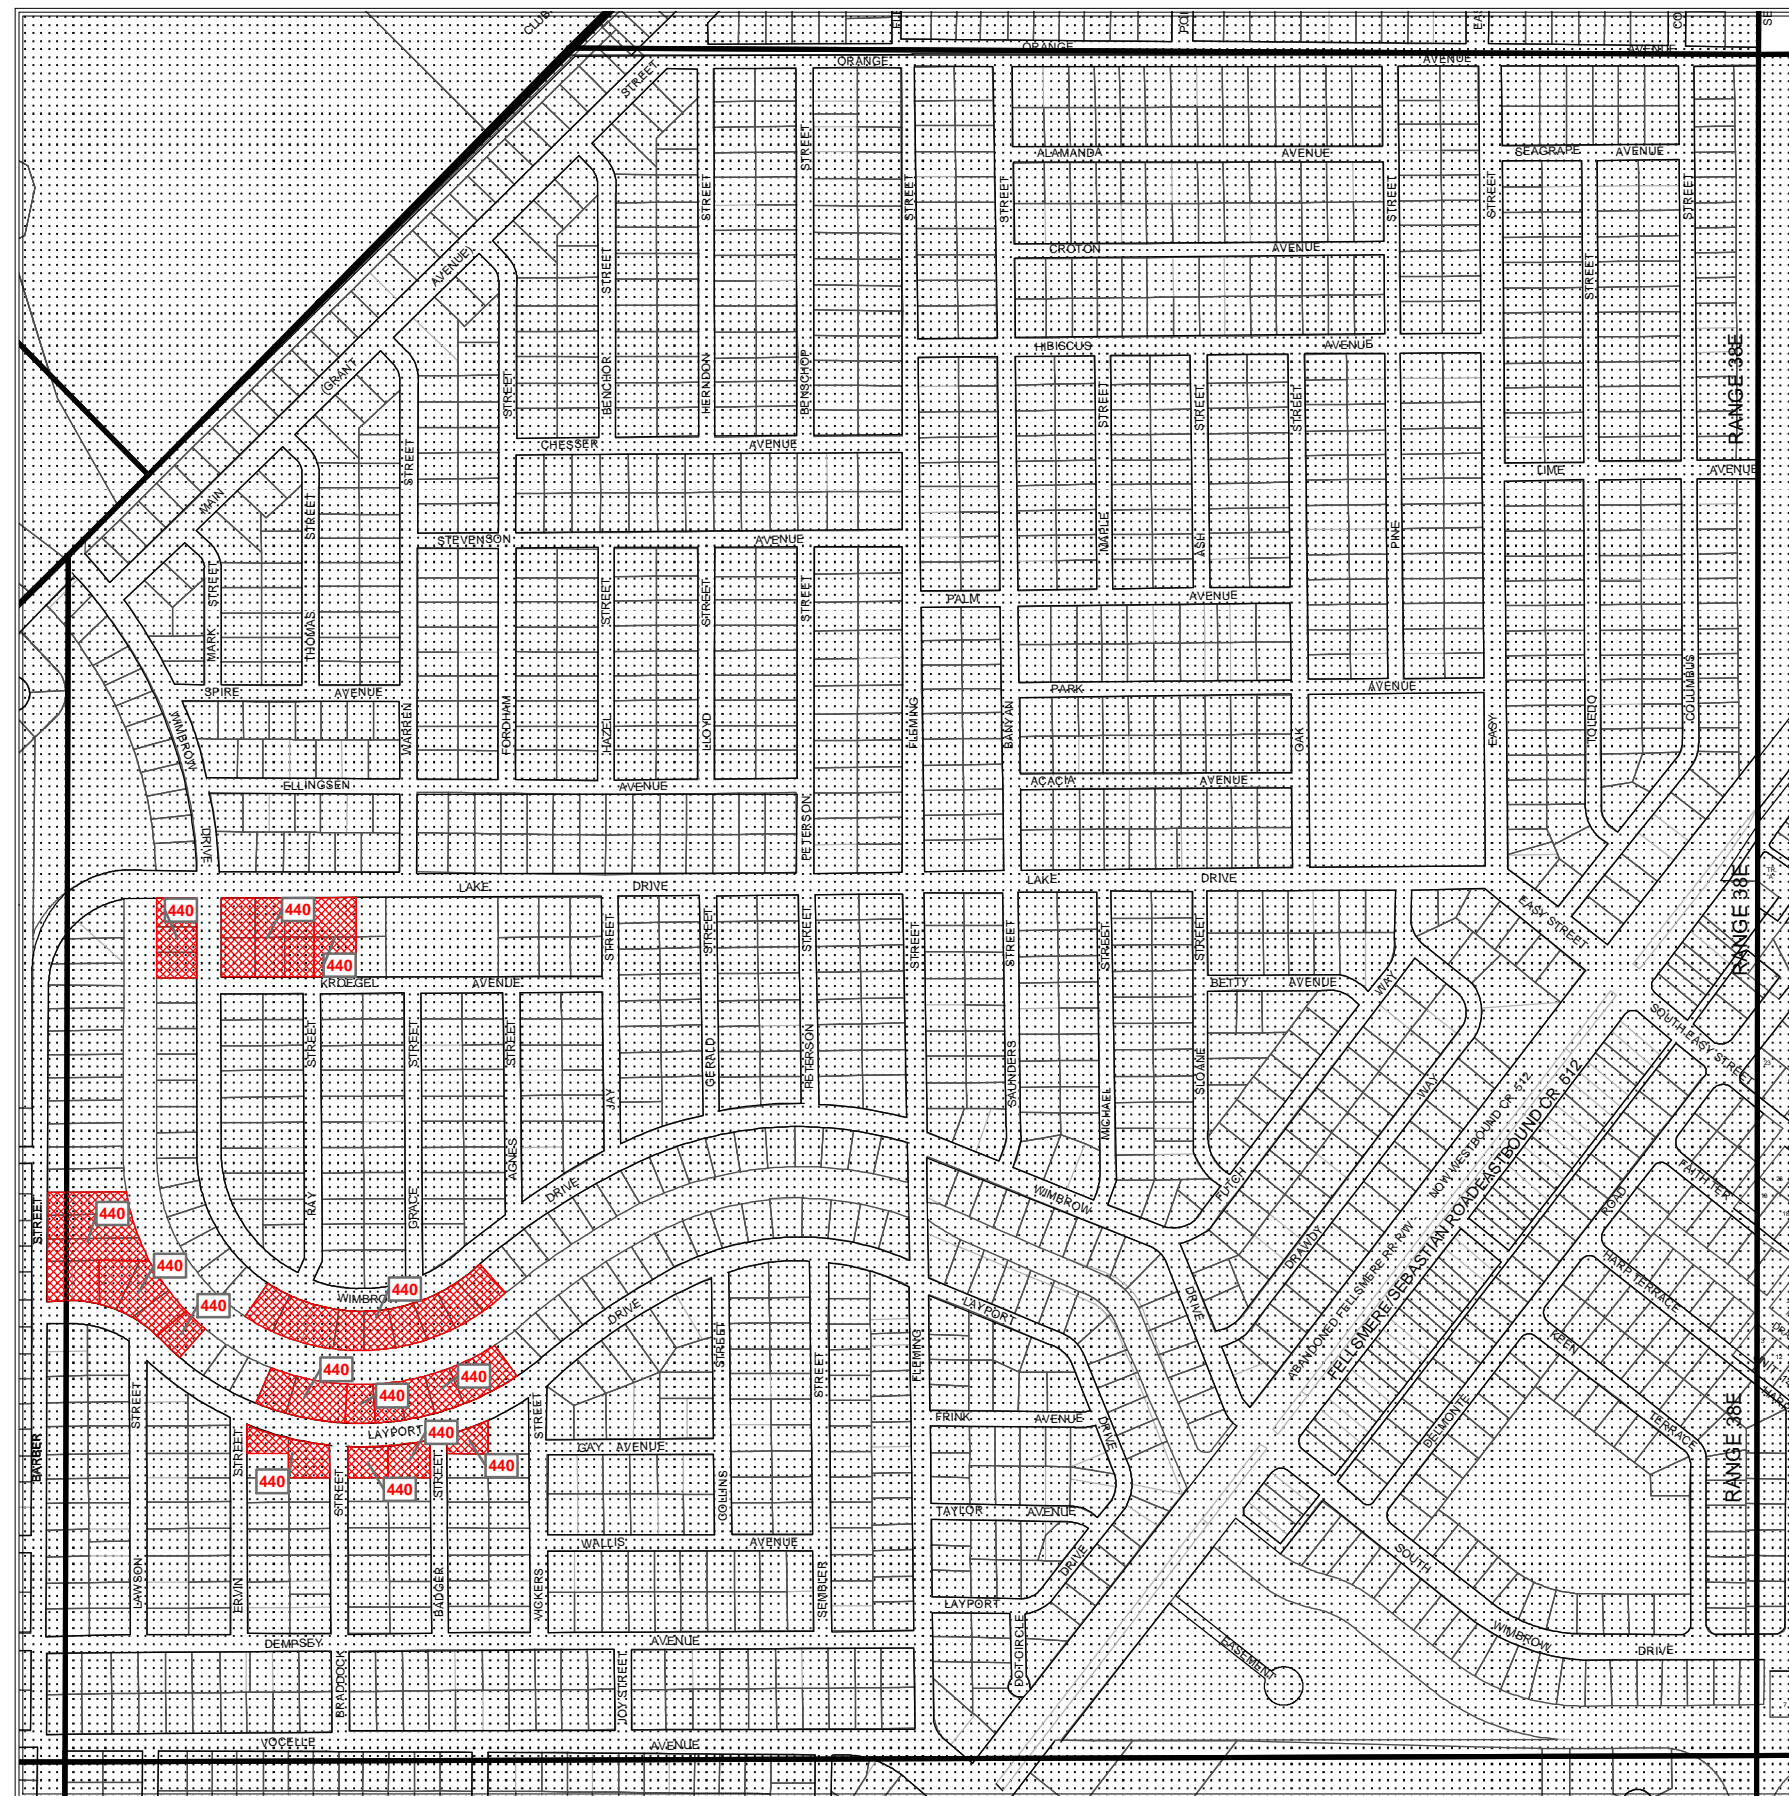

MURPHY ACT RESERVATIONS AND RELEASES

Section 12 Township 31 South Range 38 East