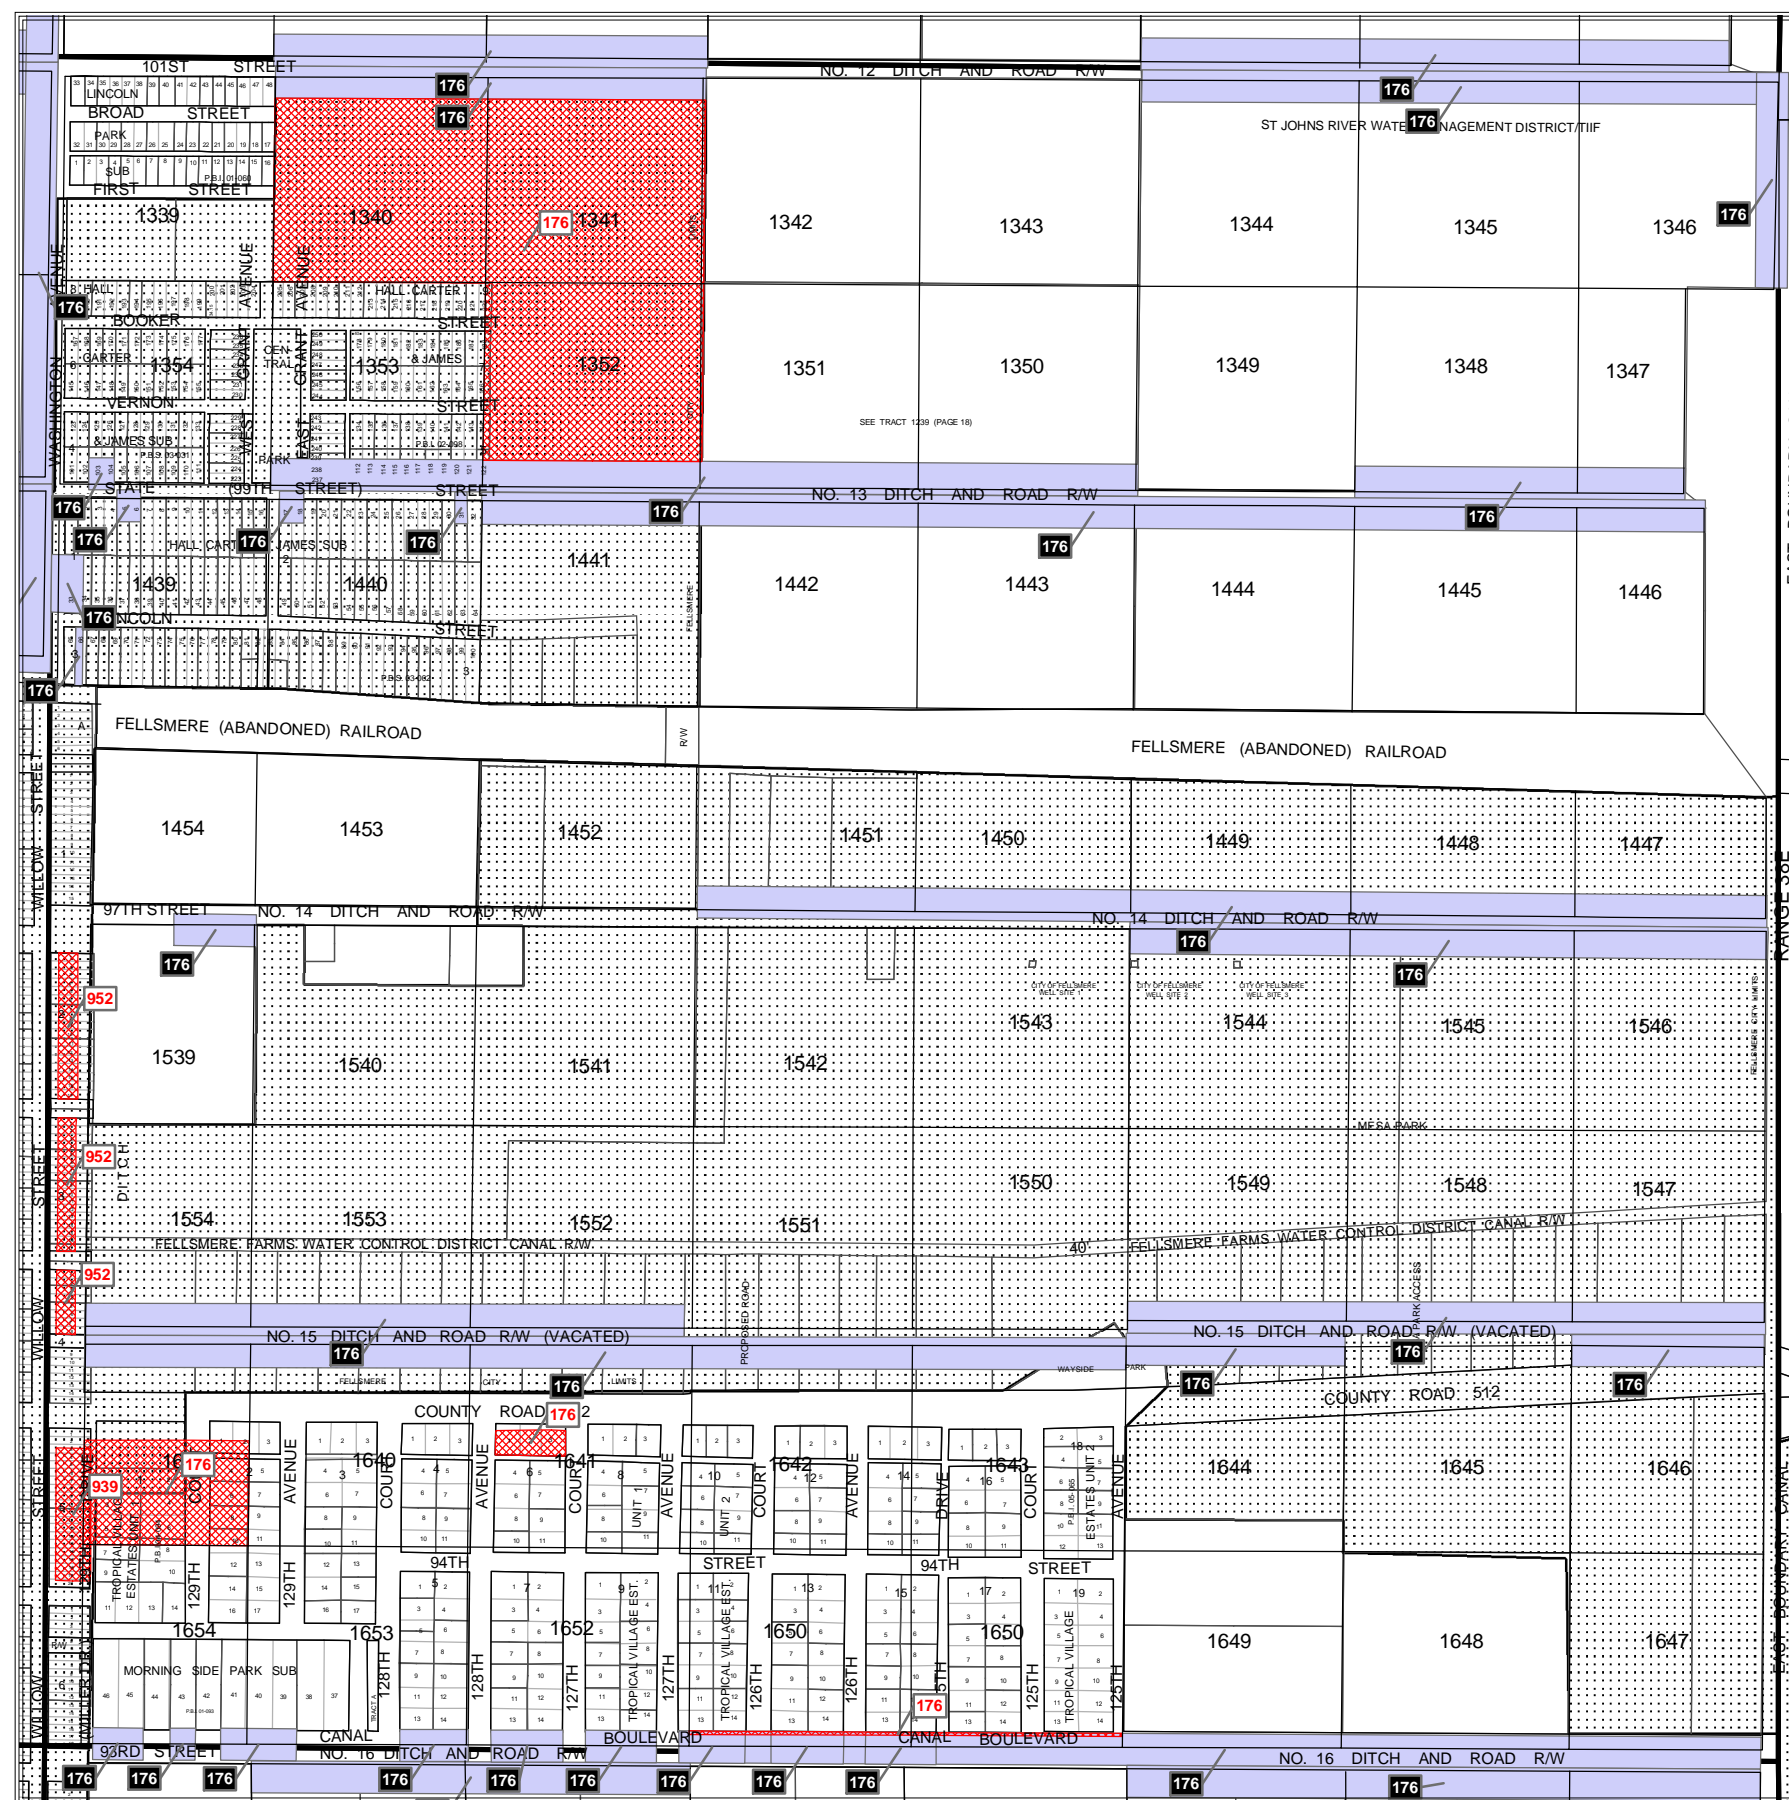

MURPHY ACT RESERVATIONS AND RELEASES

Section 24 Township 31 South Range 37 East

Legend

- Right of Way Reservation
- Right of Way Release
- Municipality
- Release Deed Number
- Reservation Deed Number