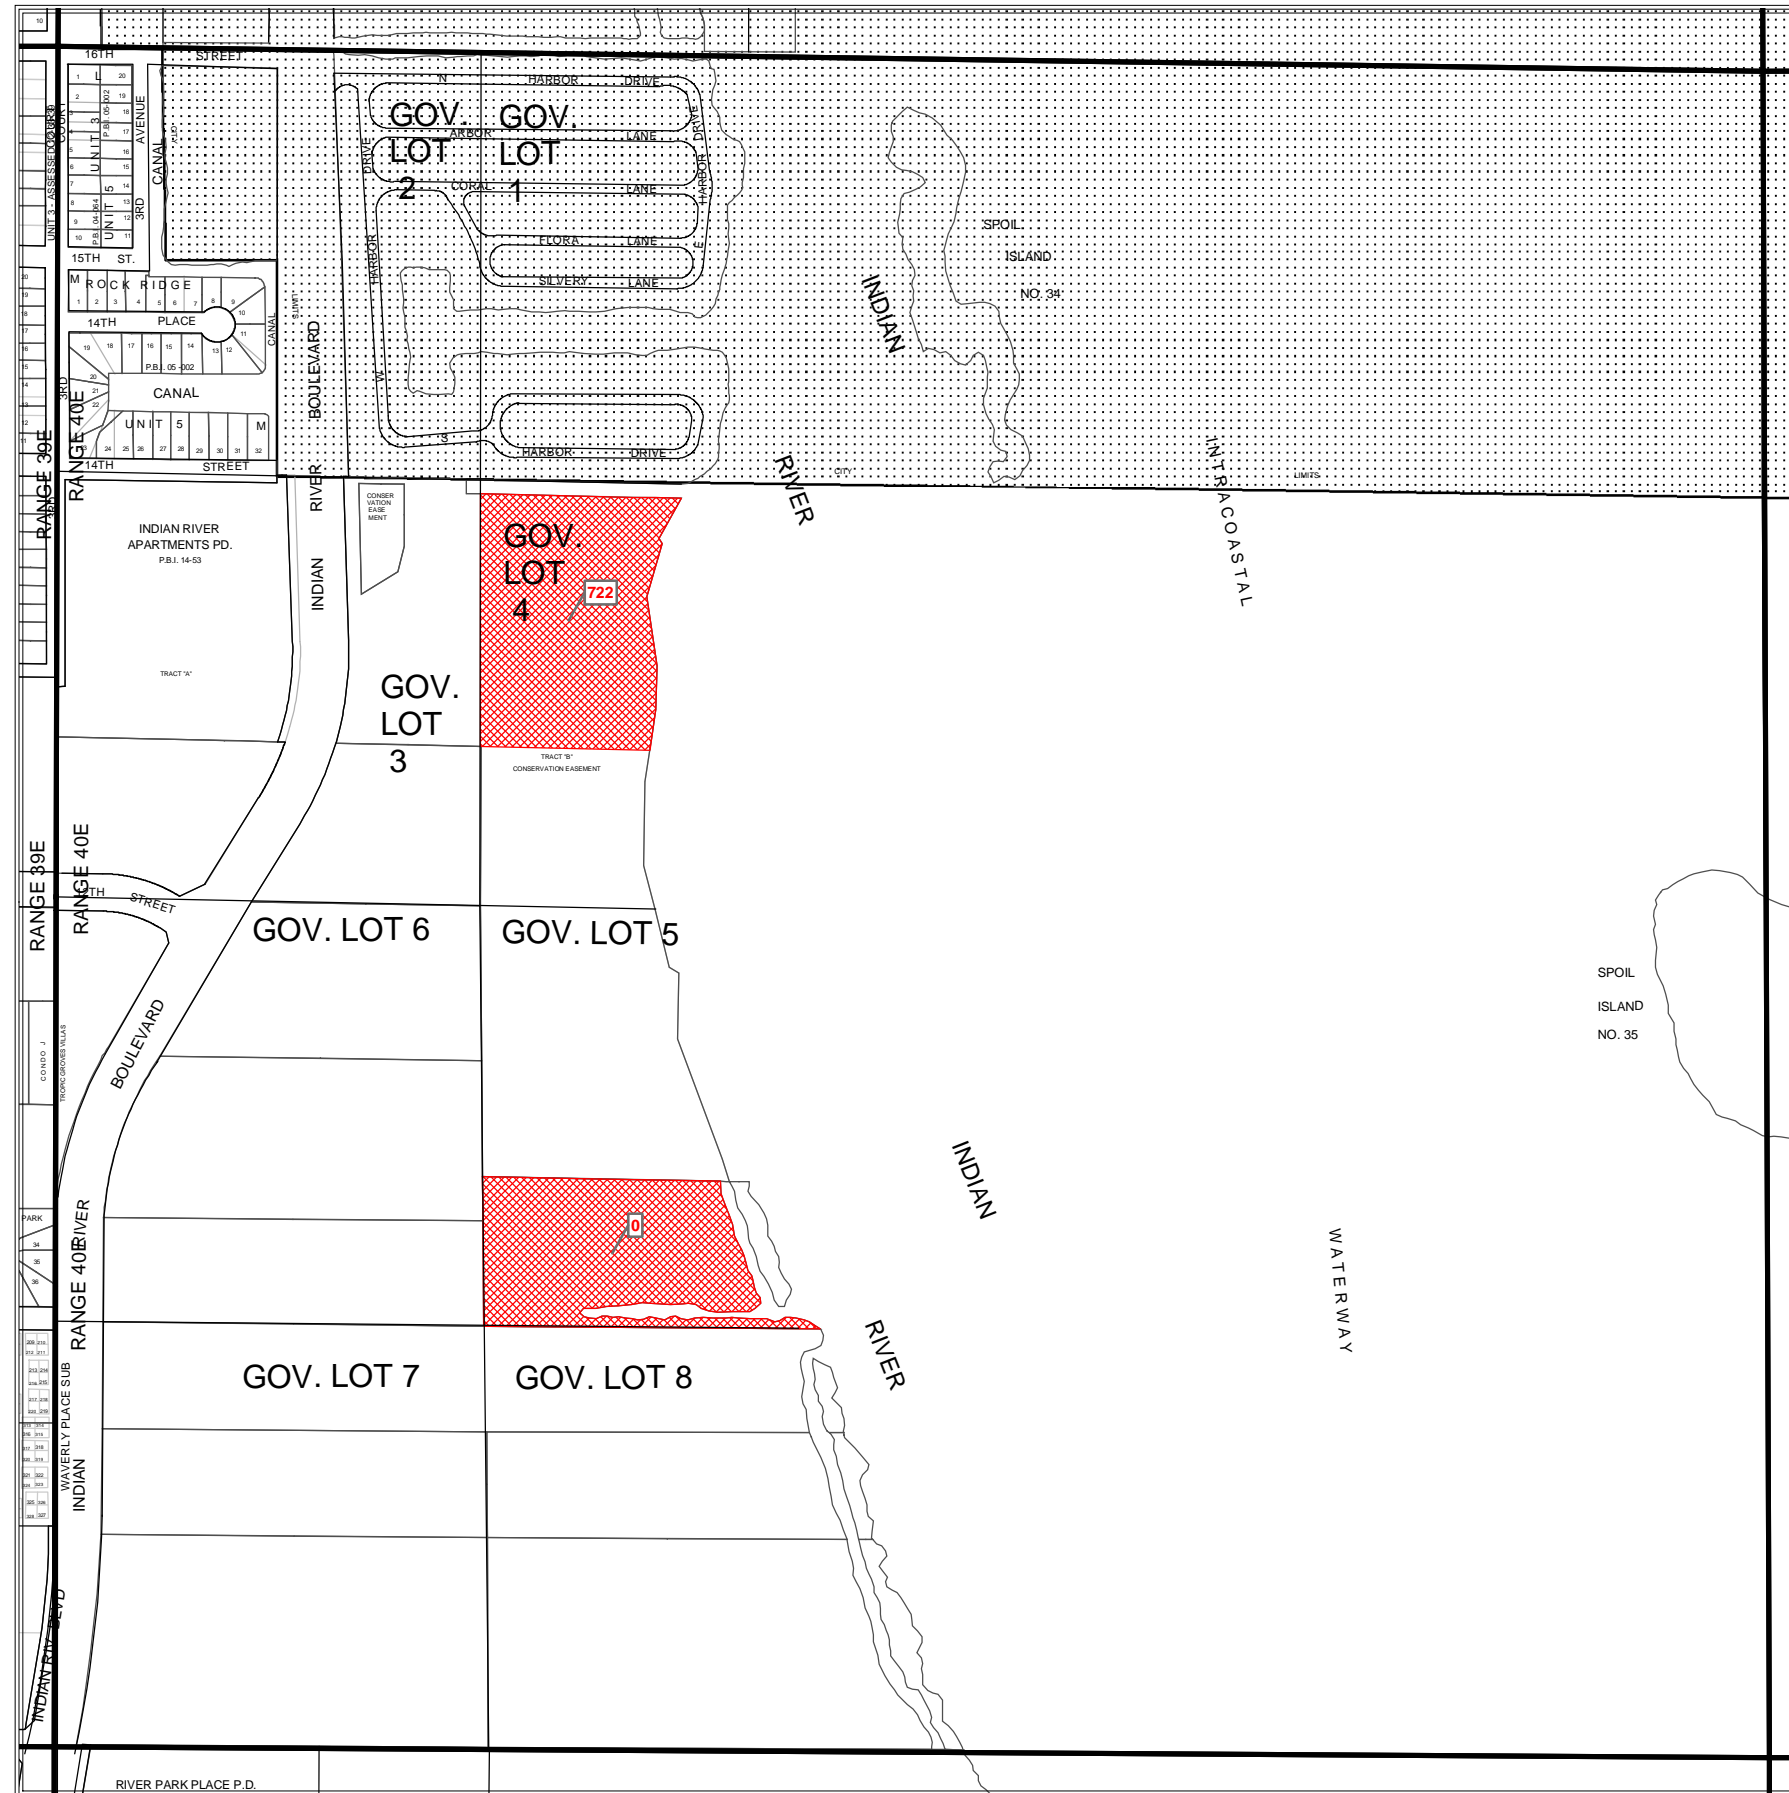

MURPHY ACT RESERVATIONS AND RELEASES

Section 07 Township 33 South Range 40 East