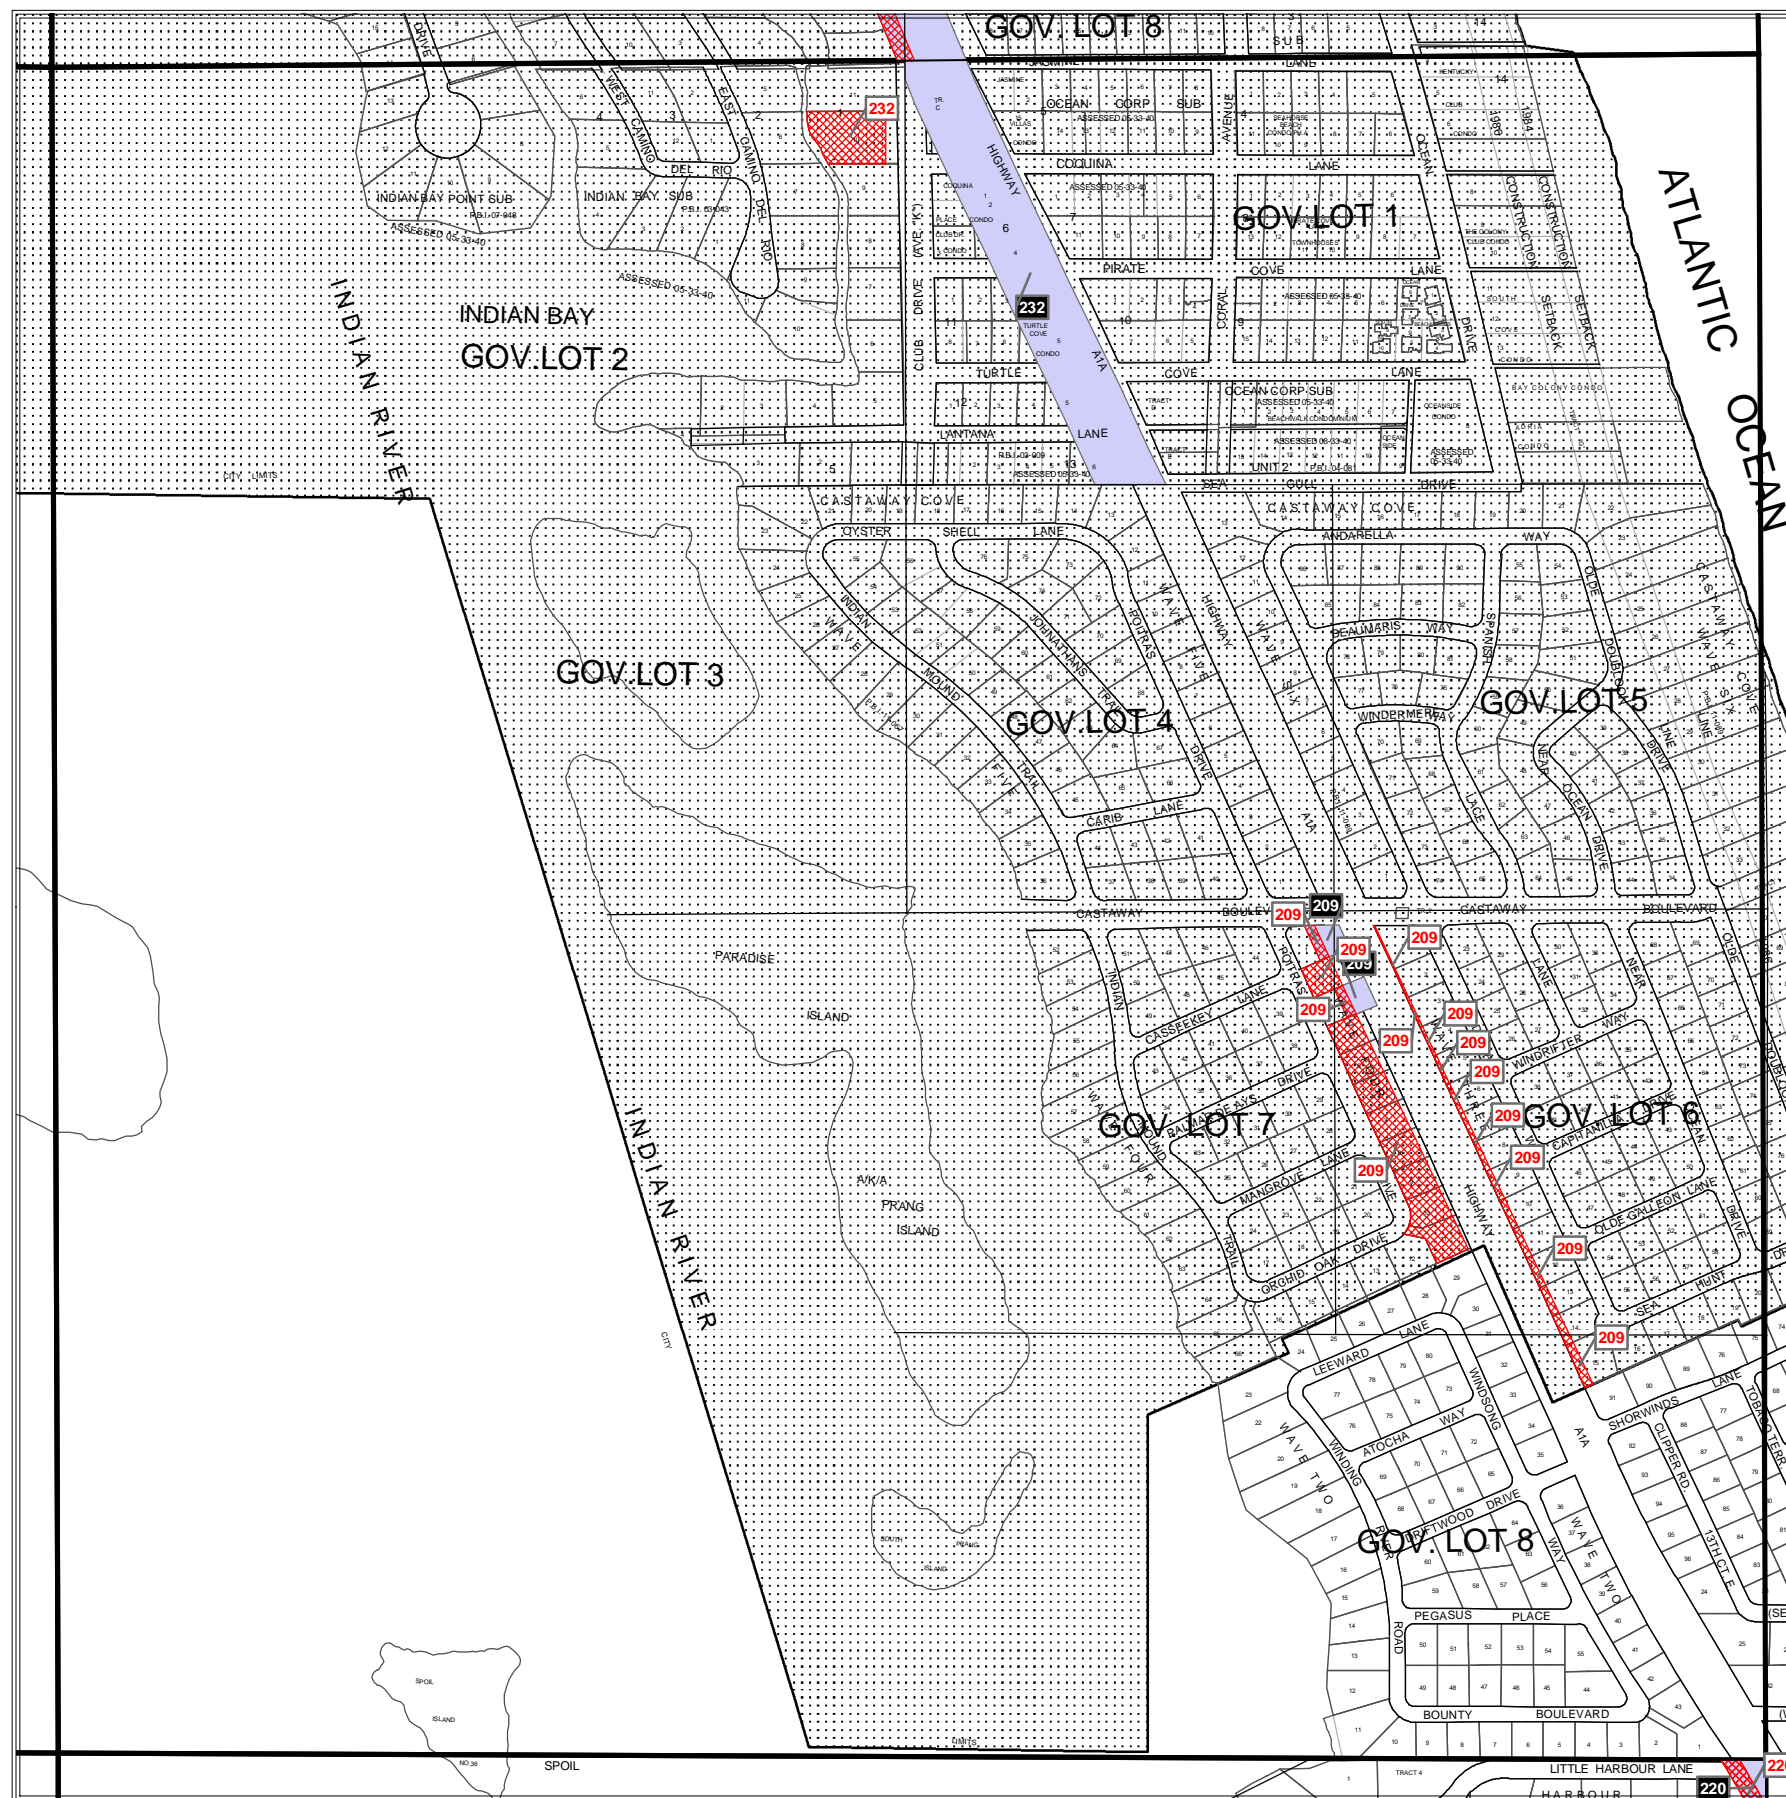

MURPHY ACT RESERVATIONS AND RELEASES

Section 08
Township 33 South
Range 40 East

Legend

- Right of Way Reservation
- Right of Way Release
- Municipality
- Release Deed Number
- Reservation Deed Number