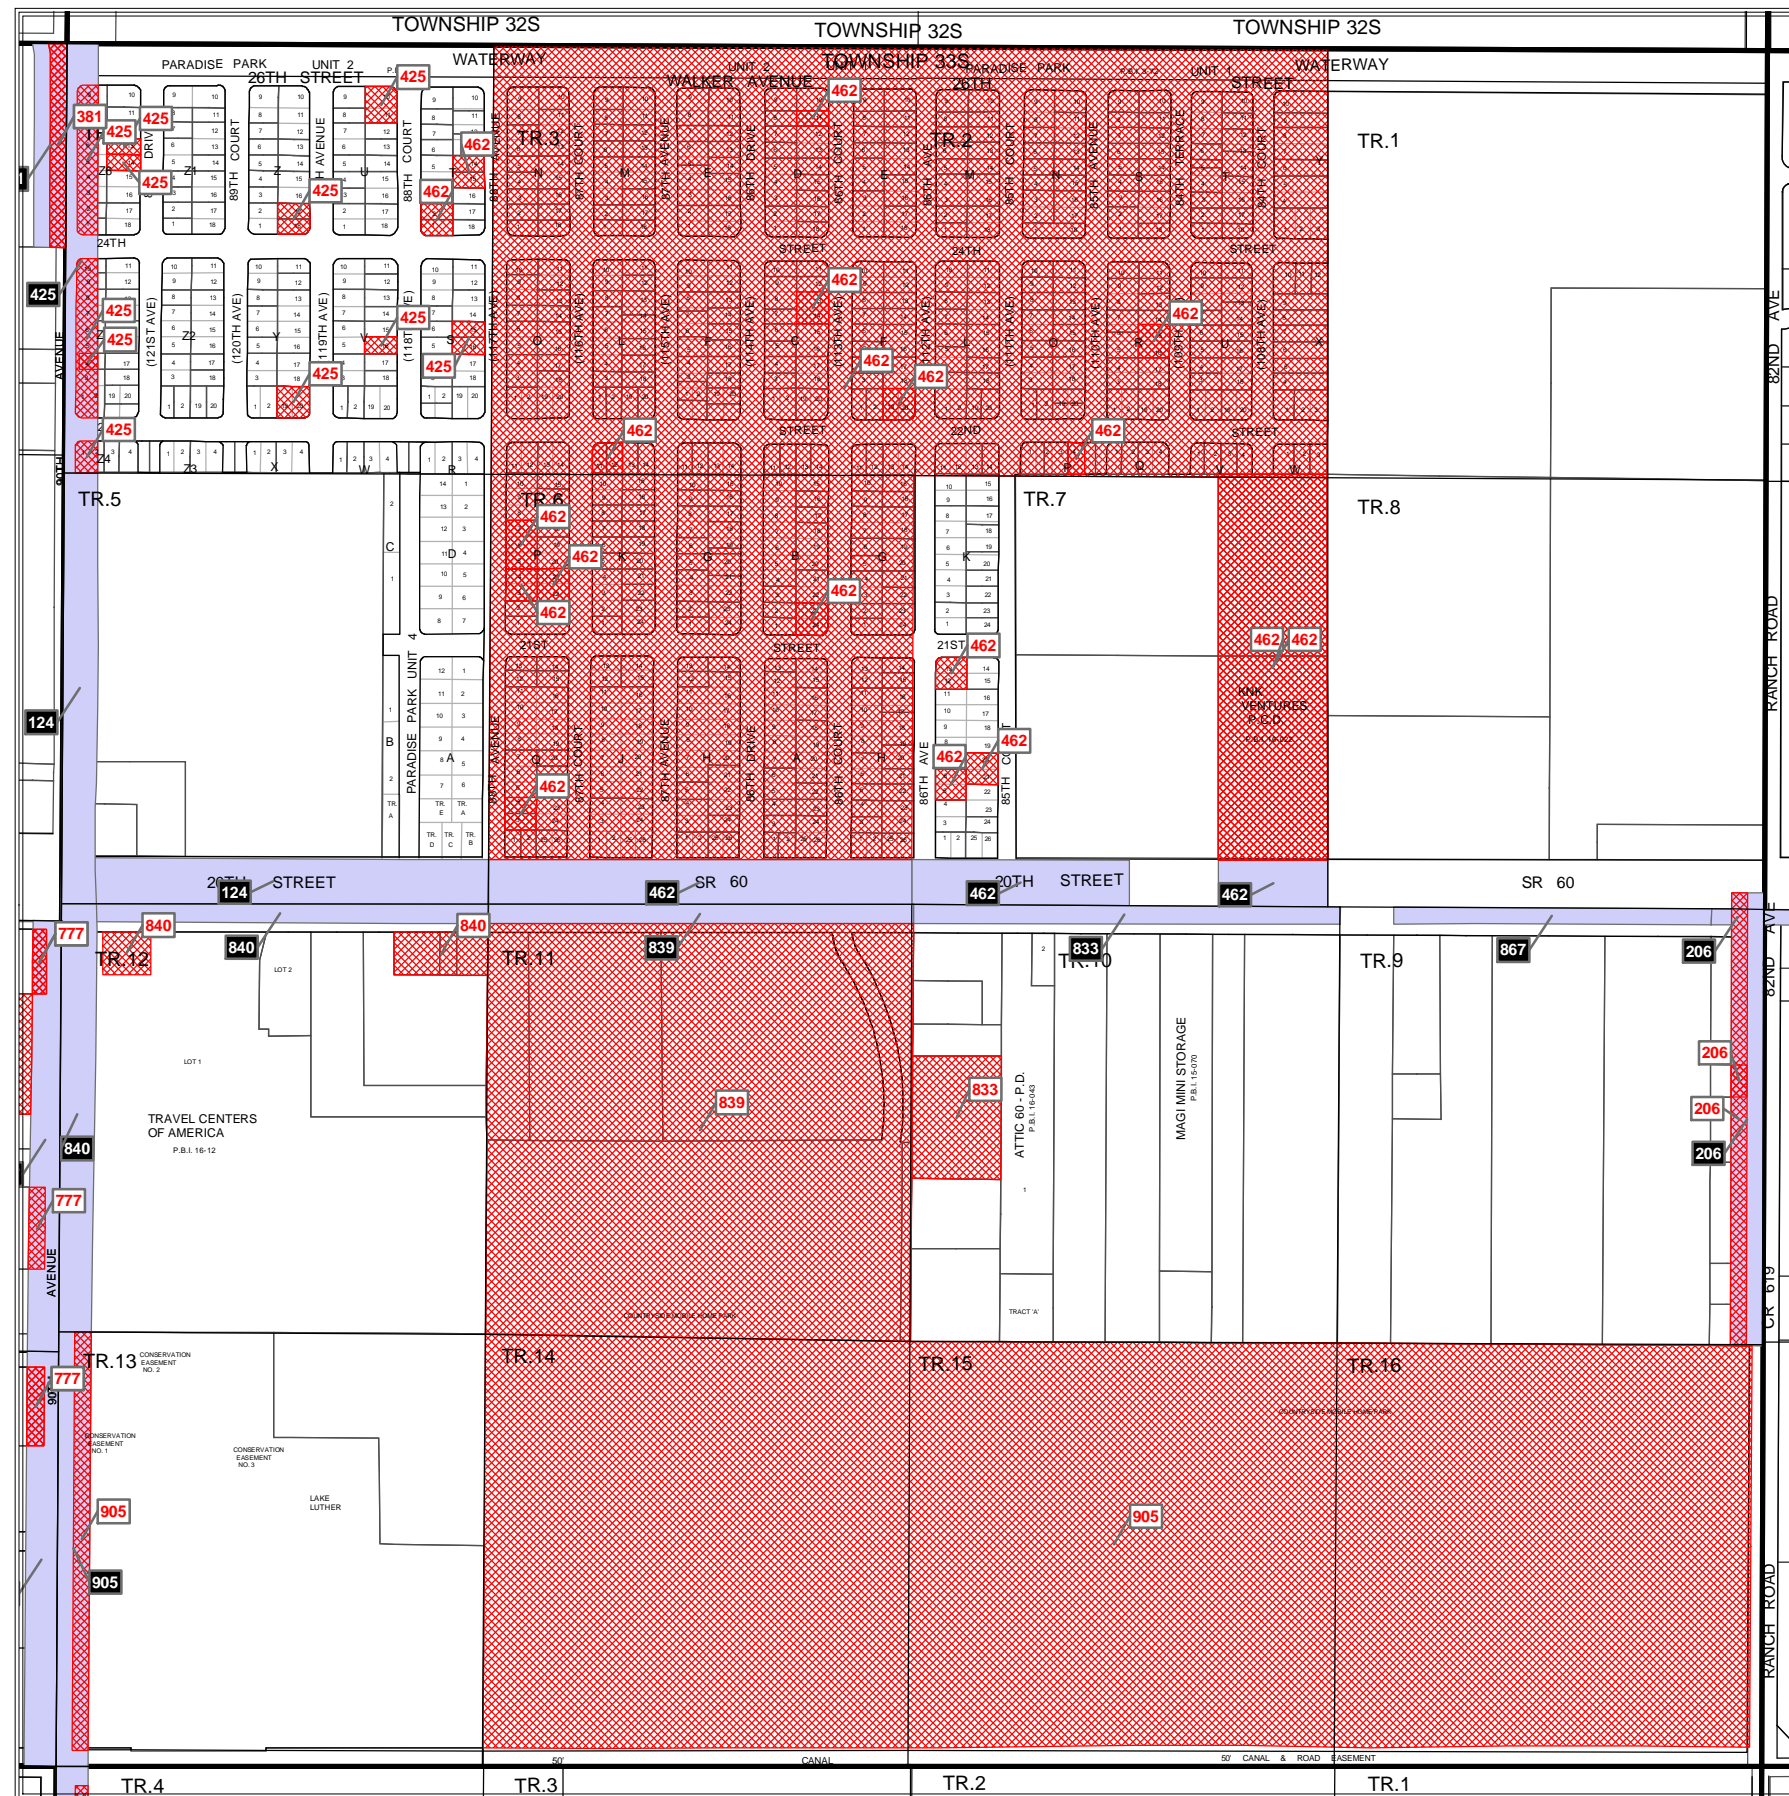

MURPHY ACT RESERVATIONS AND RELEASES

Section 02 Township 33 South Range 38 East

Legend

- Right of Way Reservation
- Right of Way Release
- Municipality
- Release Deed Number
- Reservation Deed Number

N