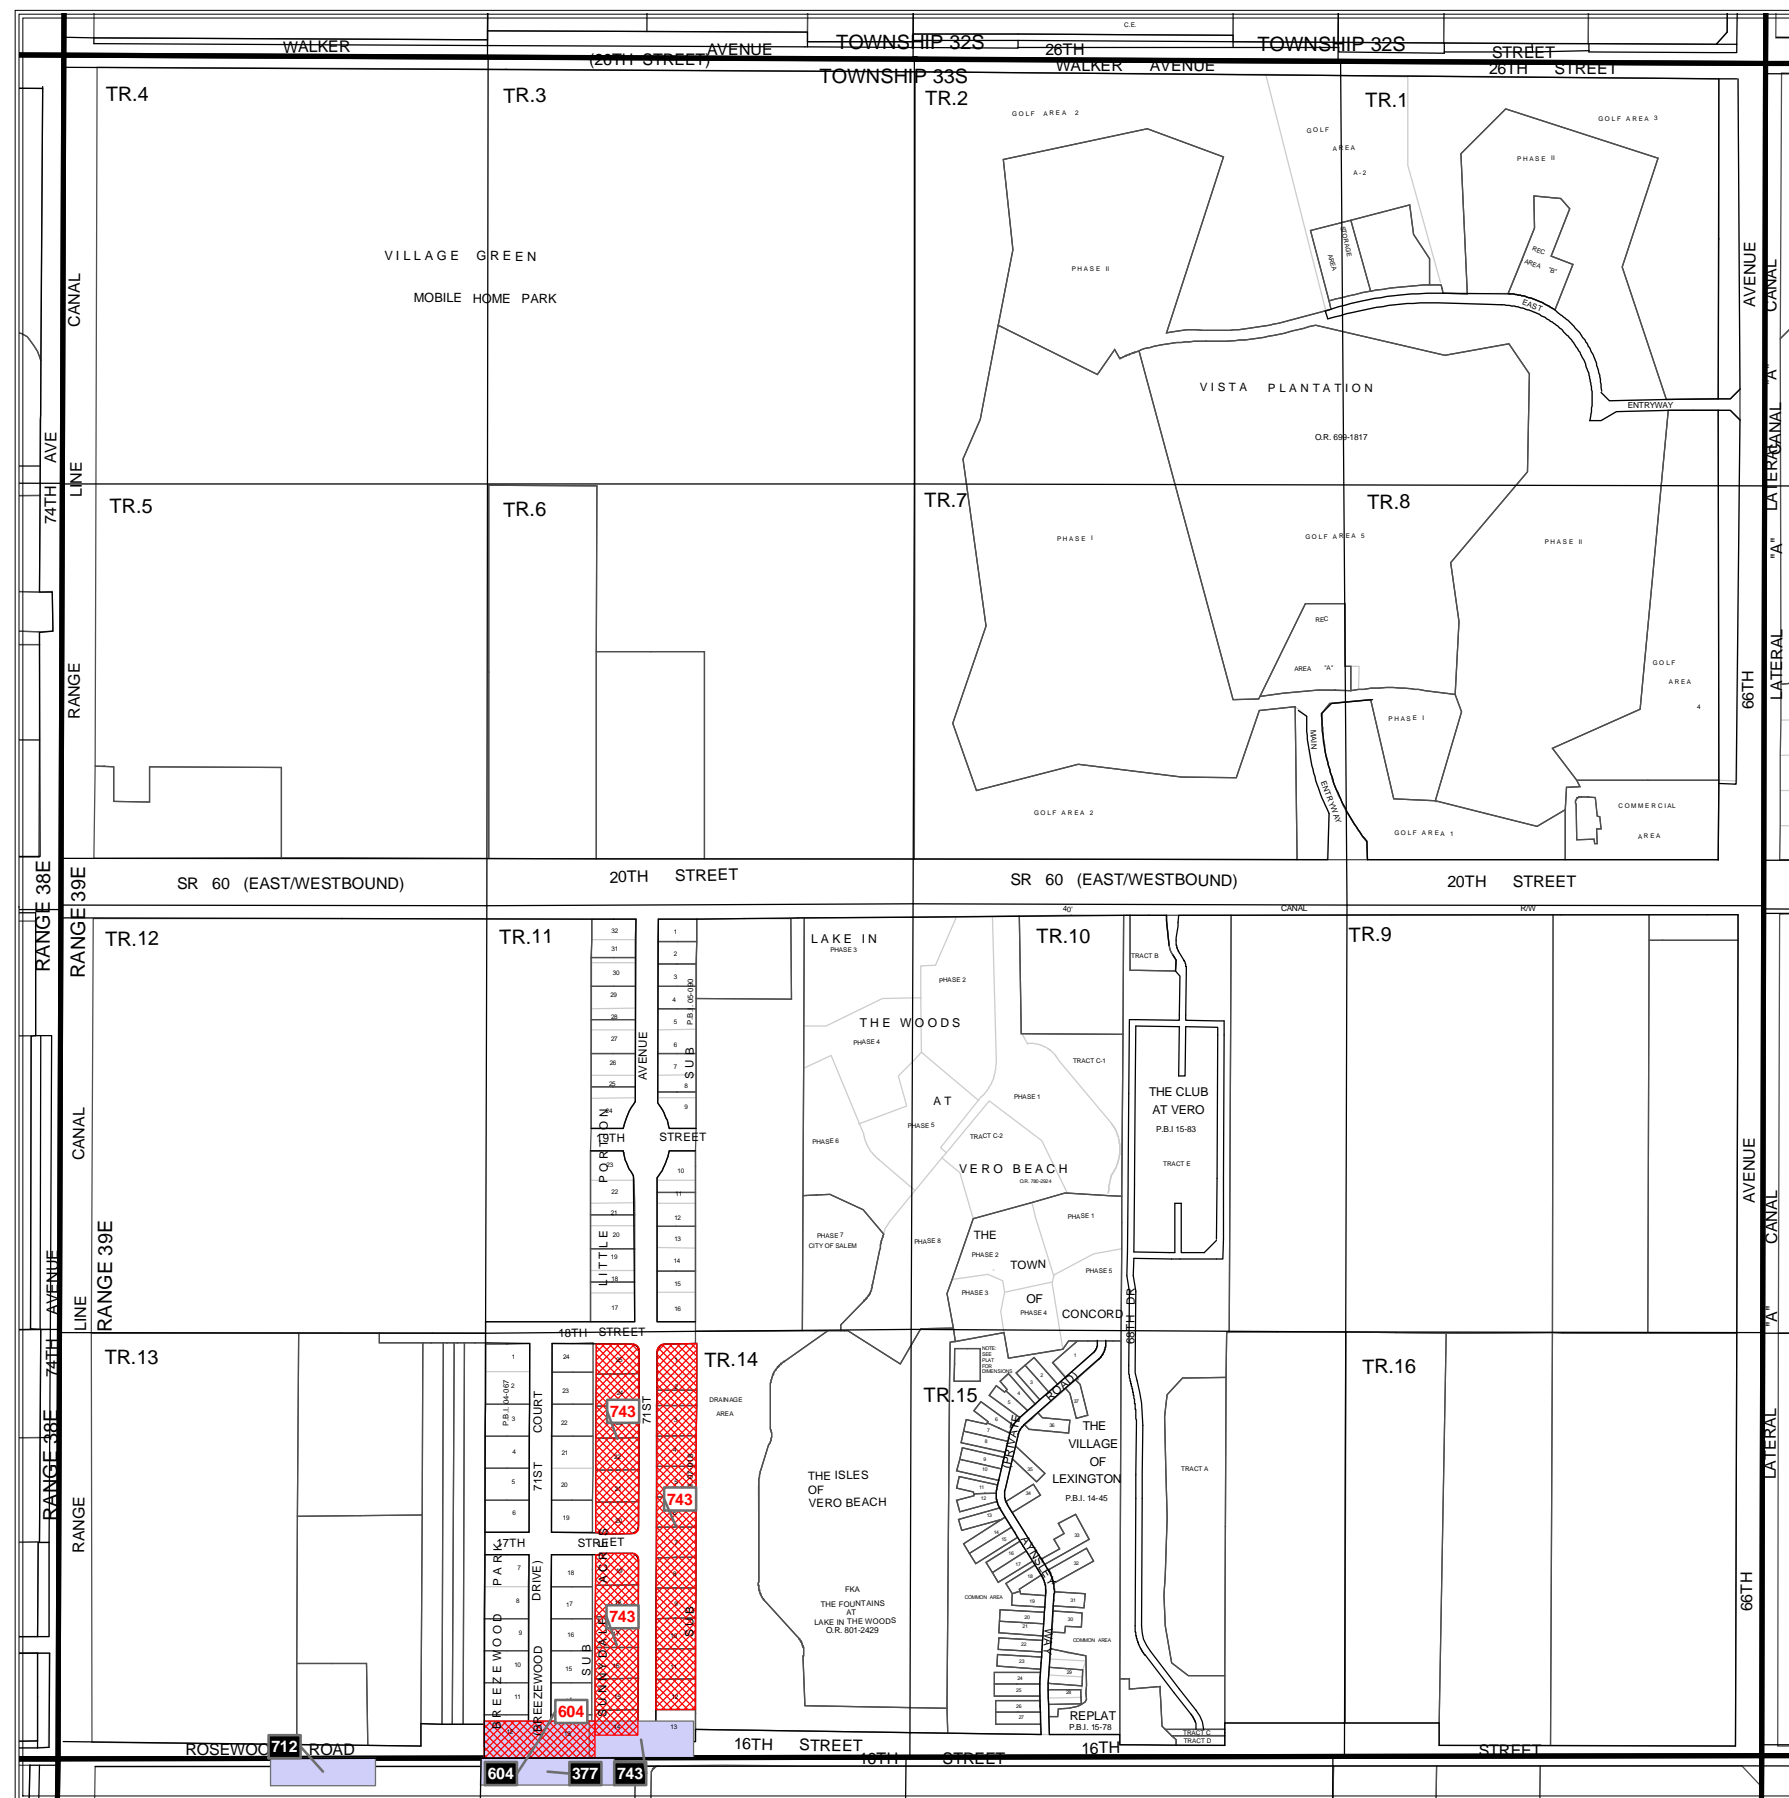

MURPHY ACT RESERVATIONS AND RELEASES

Section 06 Township 33 South Range 39 East

Legend

- Right of Way Reservation
- Right of Way Release
- Municipality
- Release Deed Number
- Reservation Deed Number

N