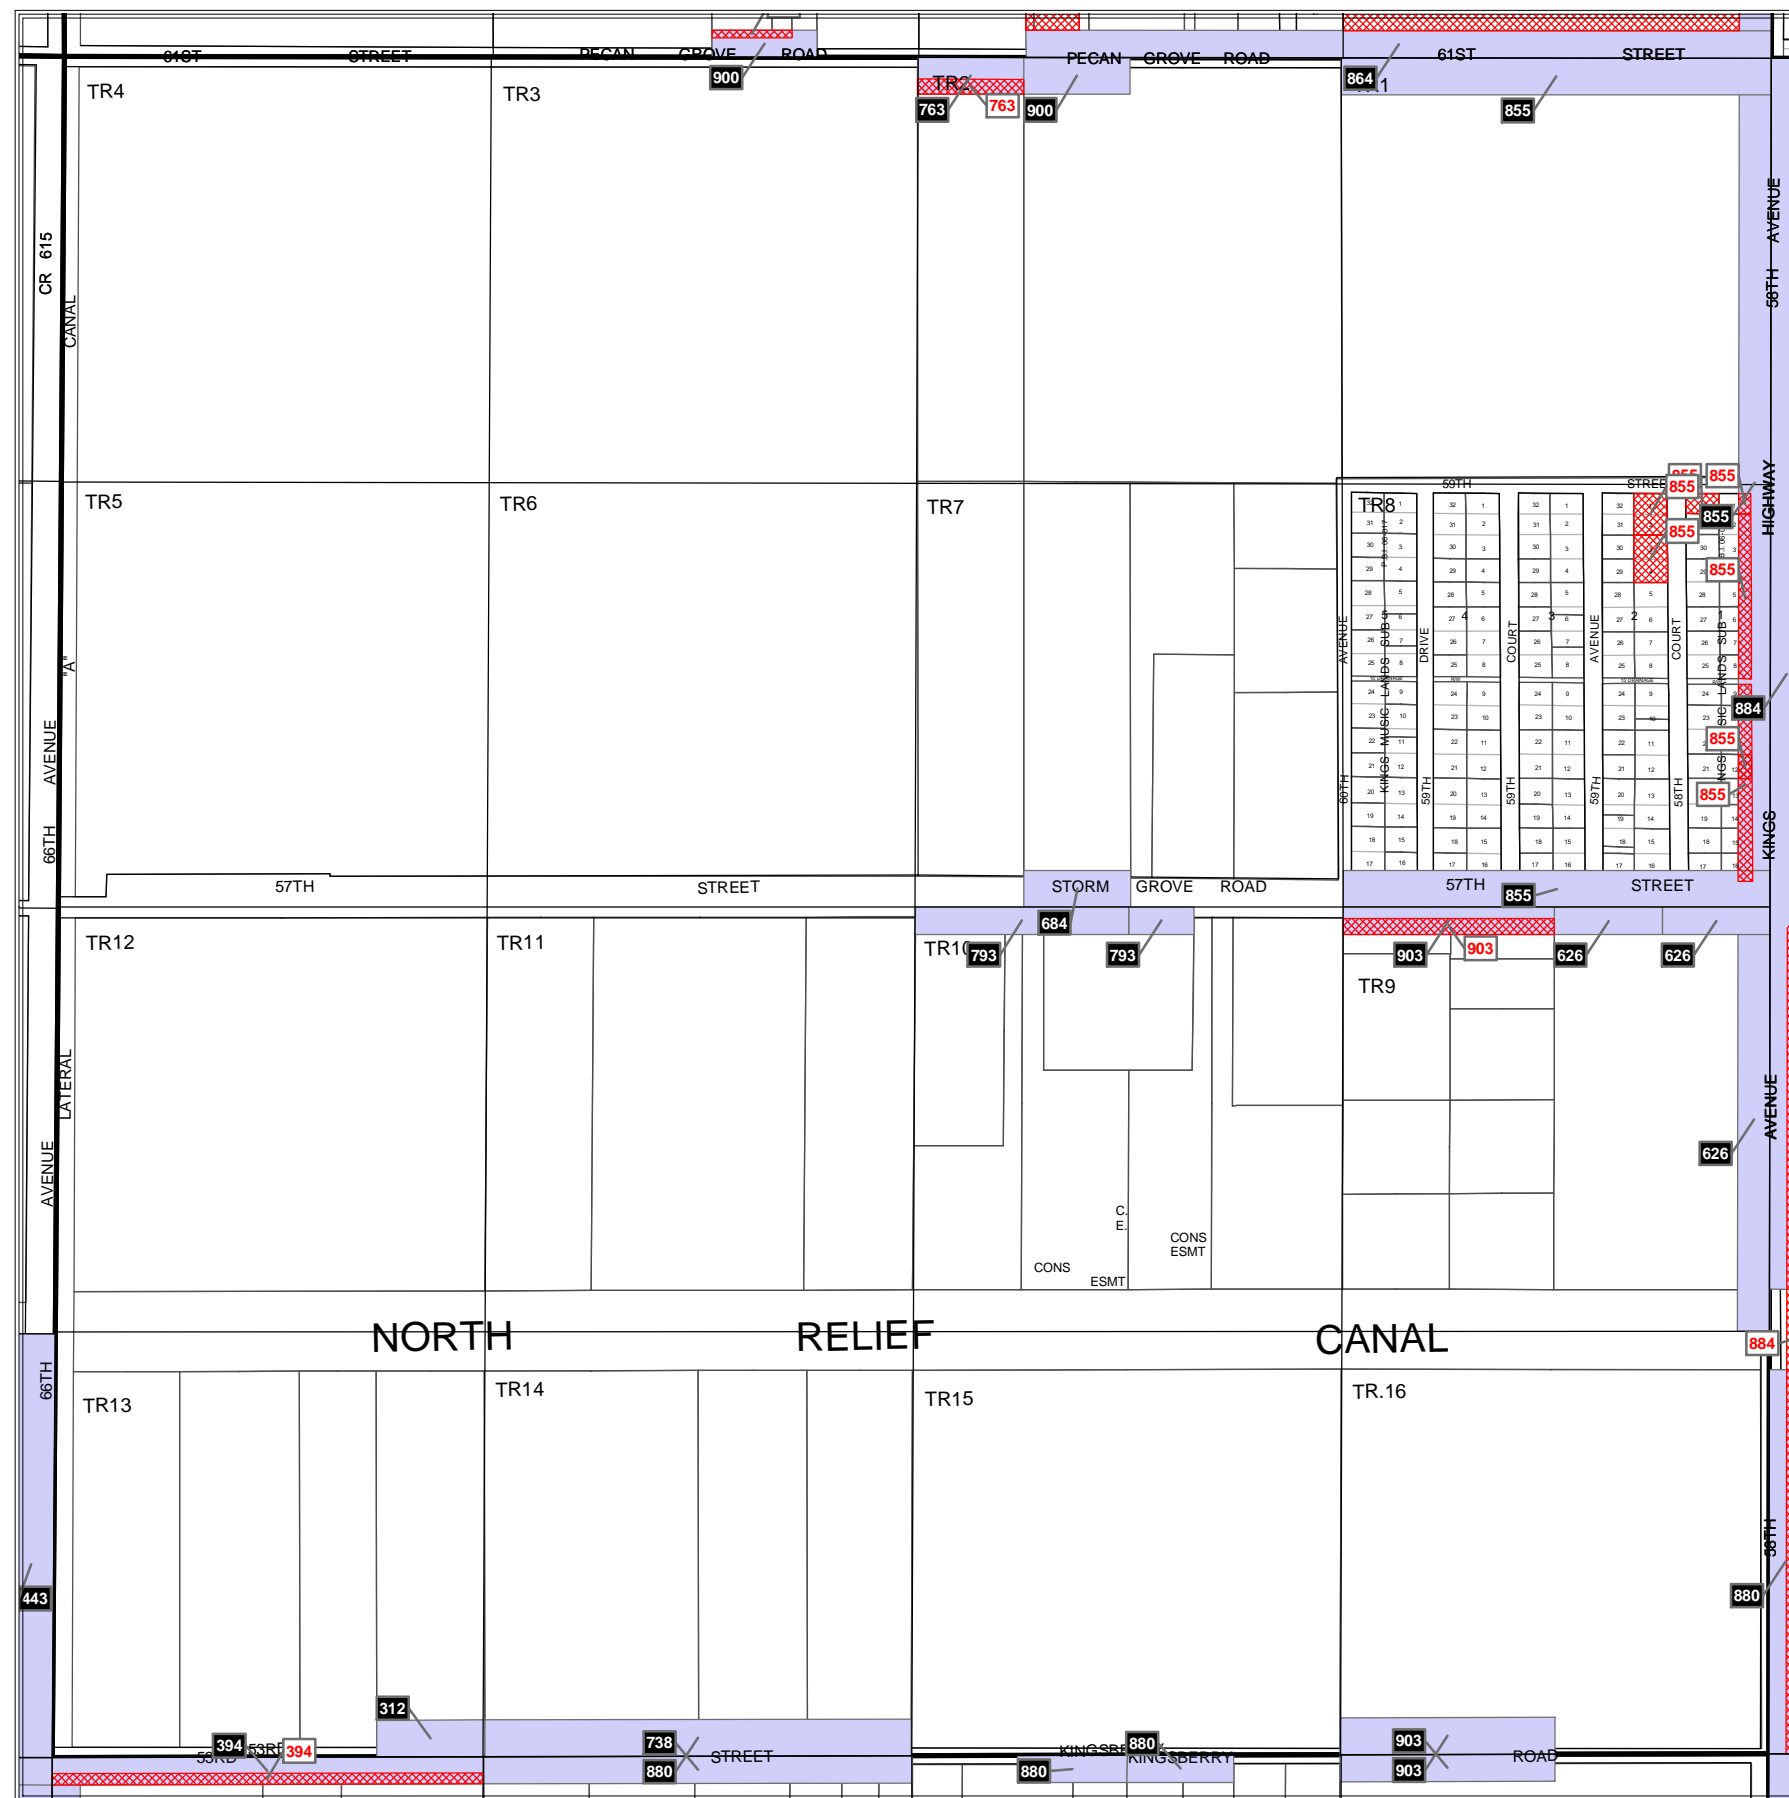

MURPHY ACT RESERVATIONS AND RELEASES

Section 17 Township 32 South Range 39 East

Legend

- Right of Way Reservation
- Right of Way Release
- Municipality
- 999 Release Deed Number
- 999 Reservation Deed Number