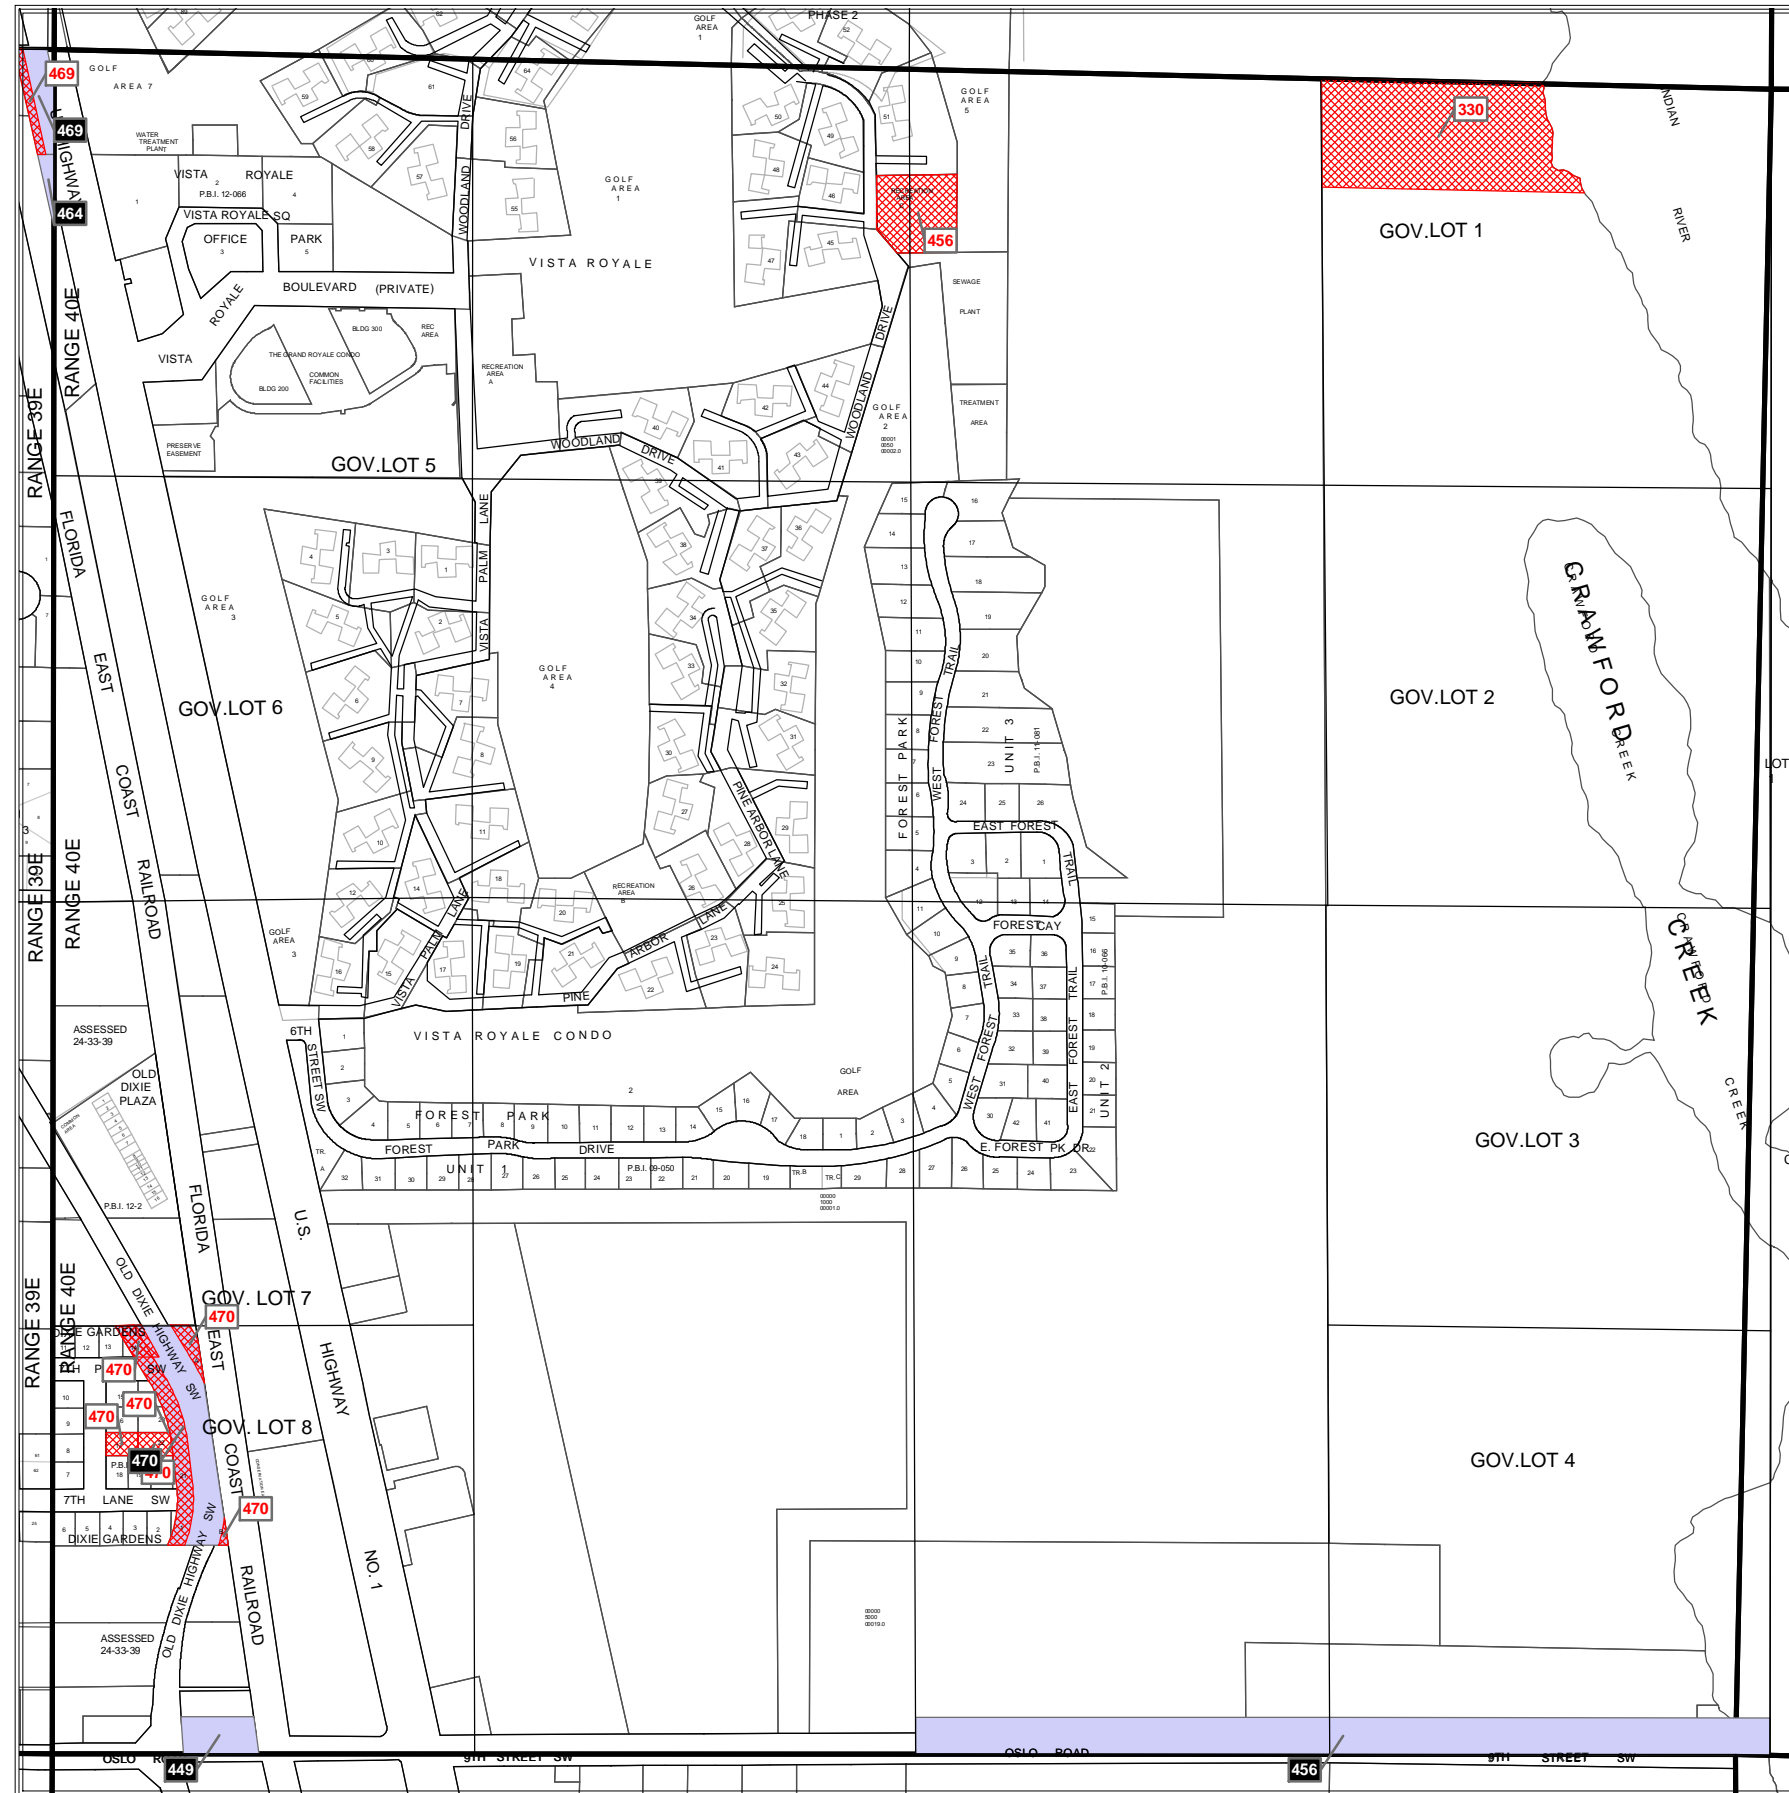

MURPHY ACT RESERVATIONS AND RELEASES

Section 19 Township 33 South Range 40 East

Legend

- Right of Way Reservation
- Right of Way Release
- Municipality
- Release Deed Number
- Reservation Deed Number