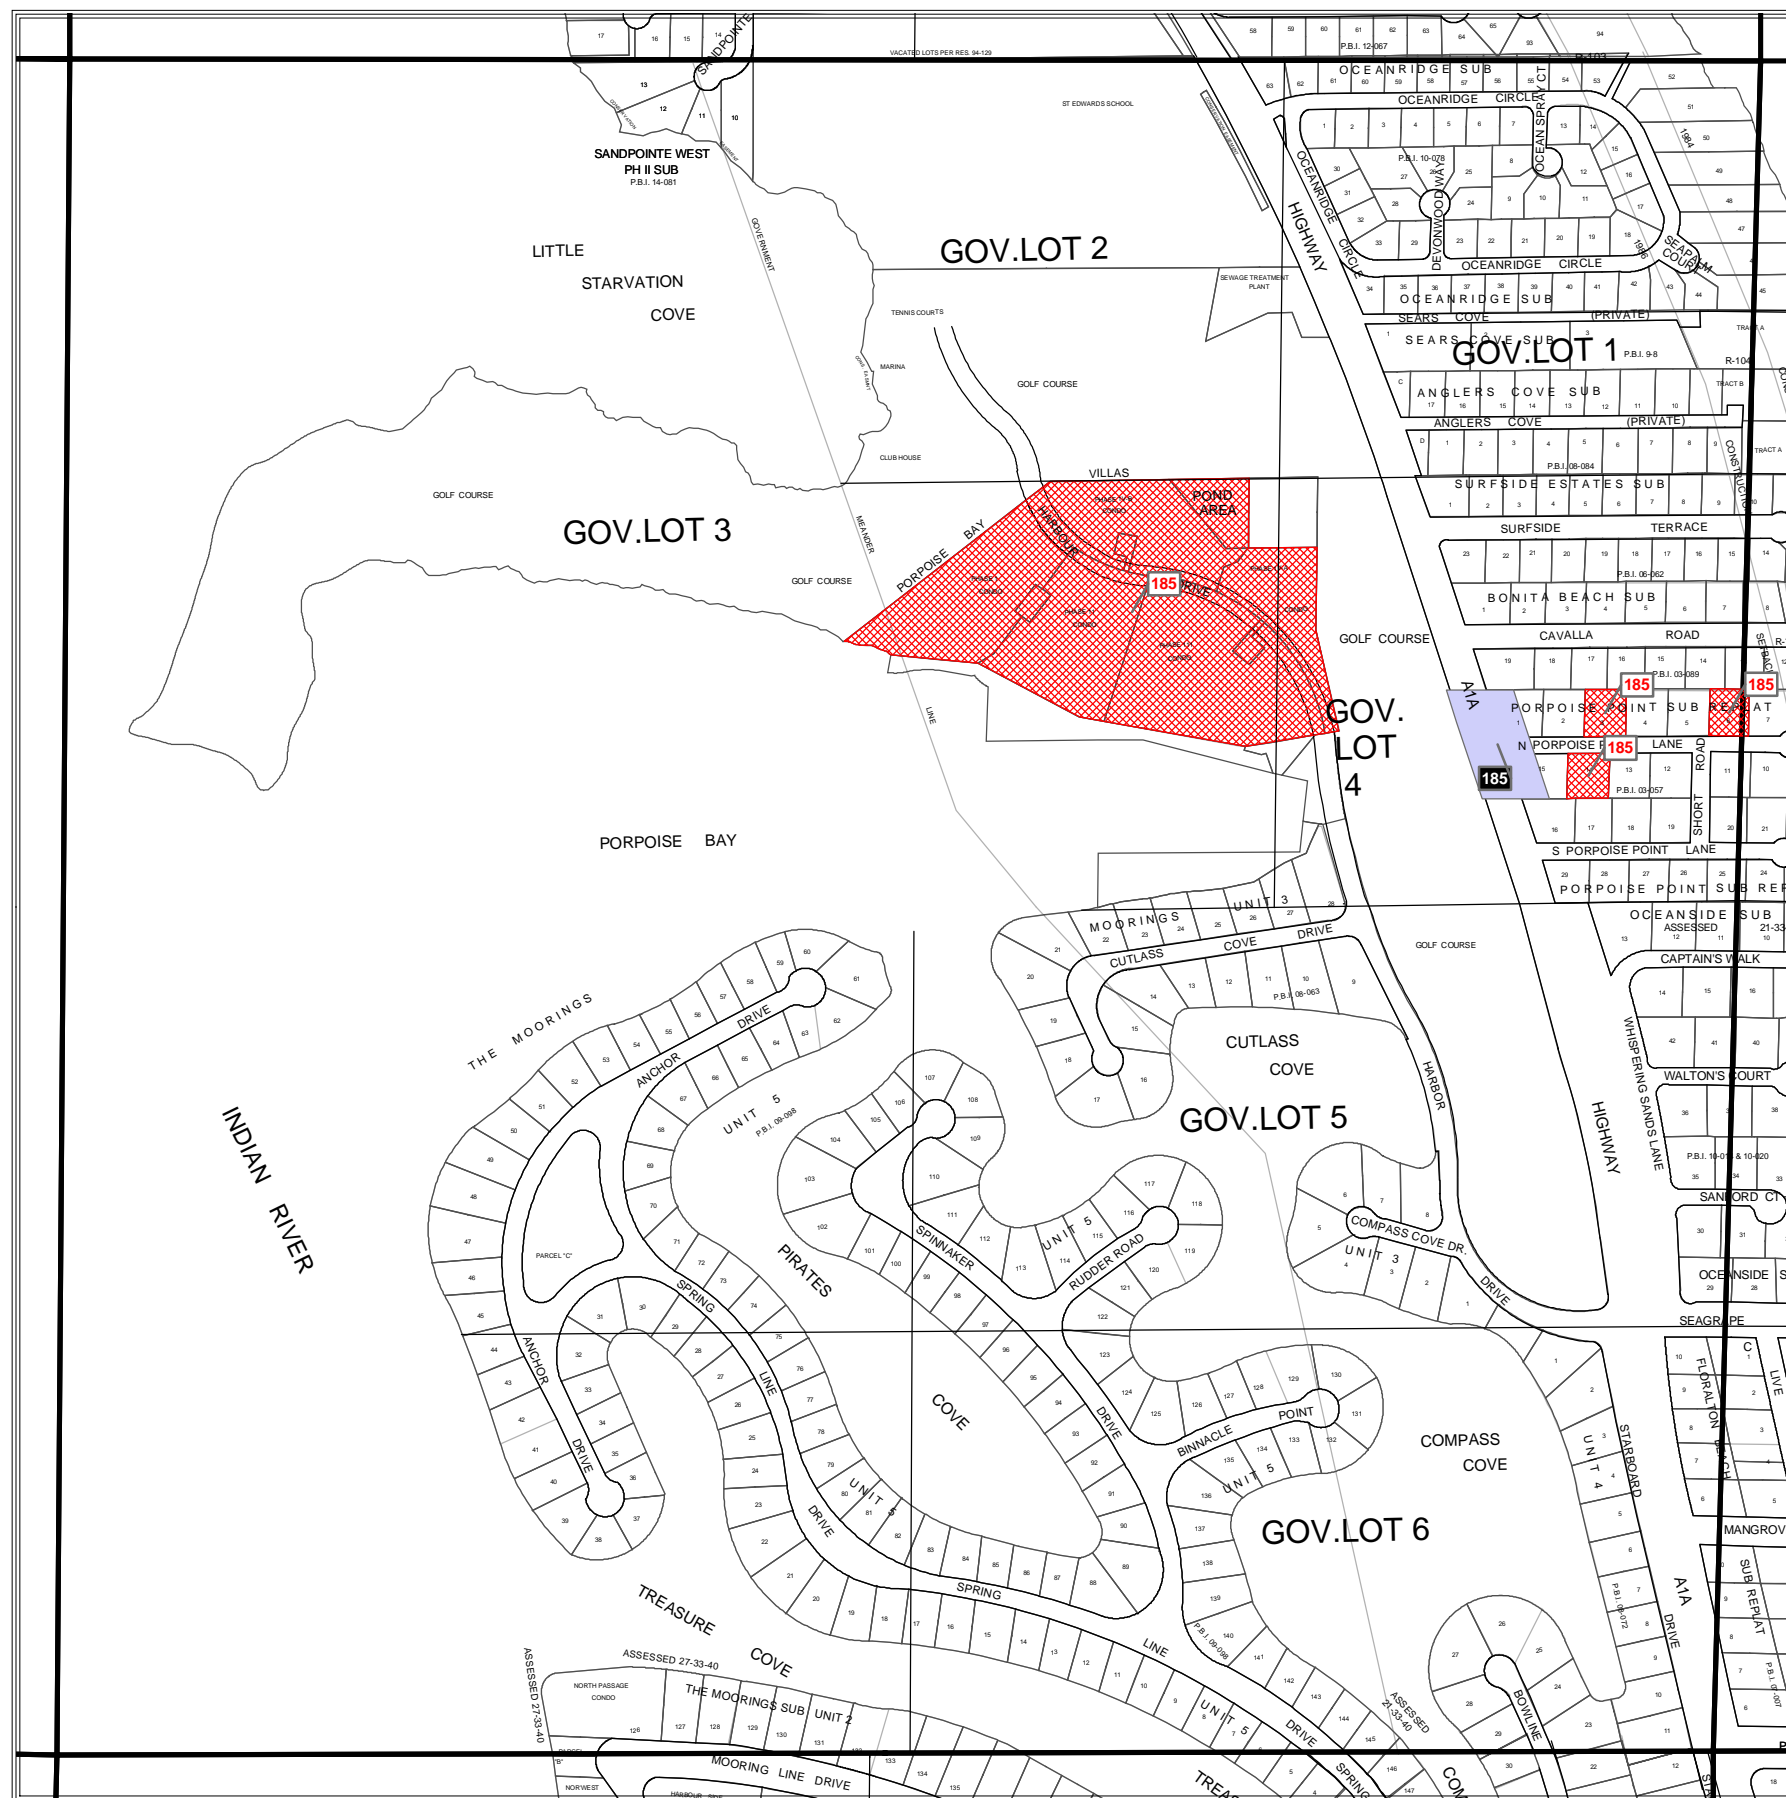

MURPHY ACT RESERVATIONS AND RELEASES

Section 21 Township 33 South Range 40 East

Legend

- Right of Way Reservation
- Right of Way Release
- Municipality
- Release Deed Number
- Reservation Deed Number

N