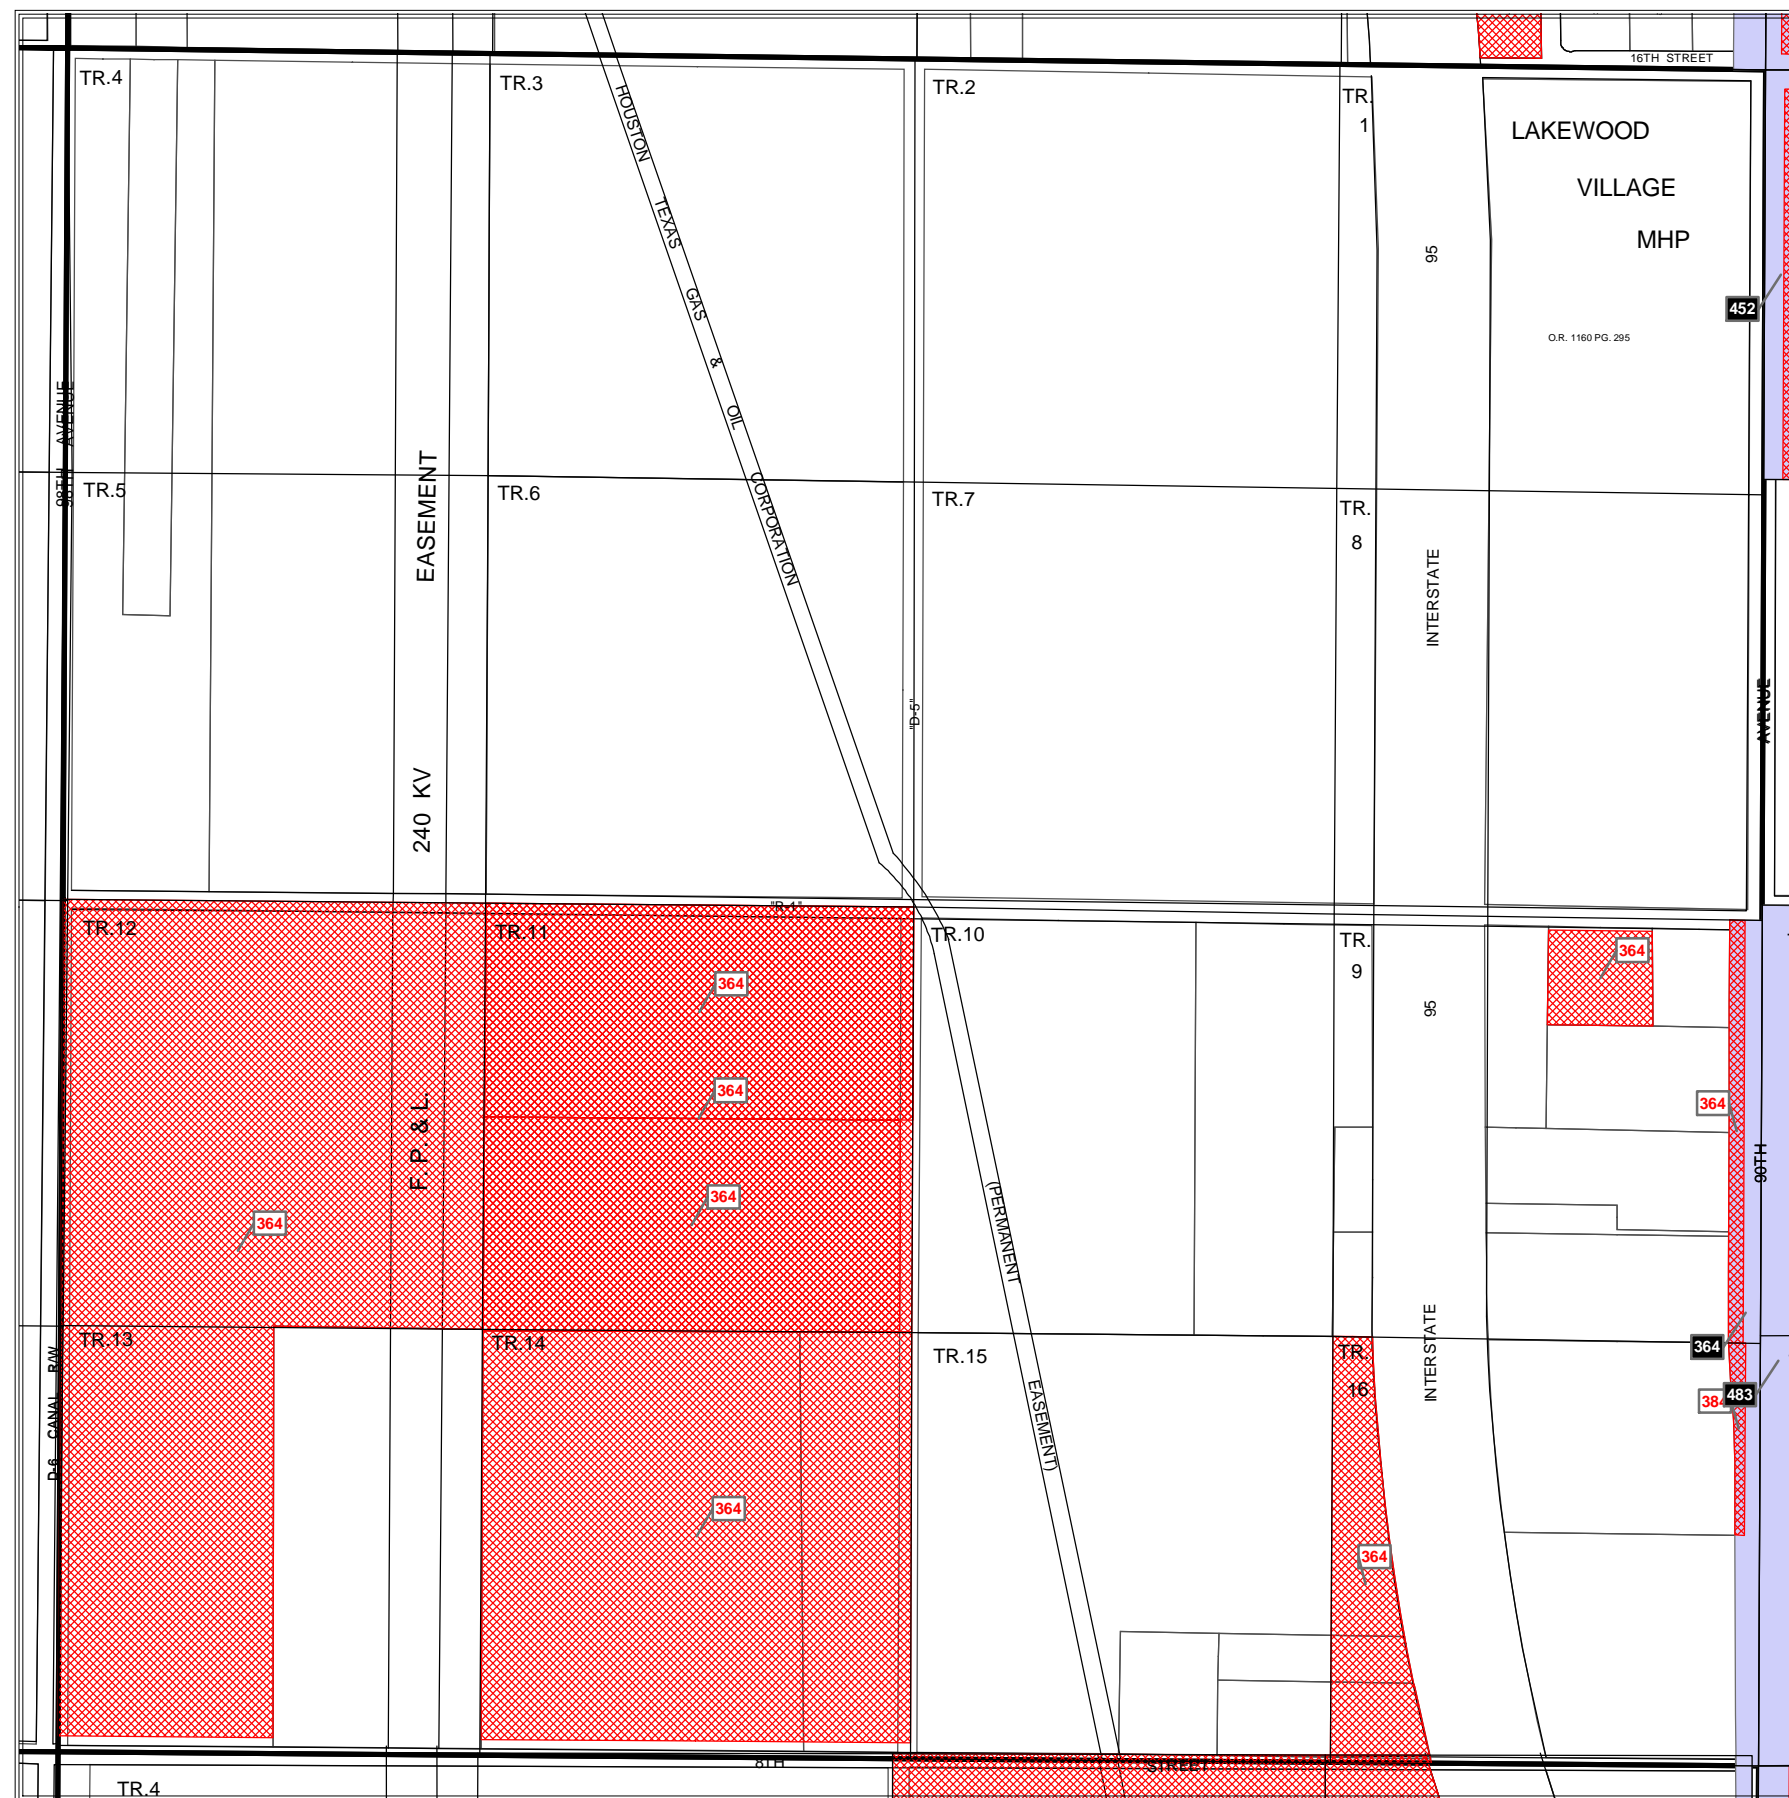

MURPHY ACT RESERVATIONS AND RELEASES

Section 10 Township 33 South Range 38 East

Legend

- Right of Way Reservation
- Right of Way Release
- Municipality
- Release Deed Number
- Reservation Deed Number

N