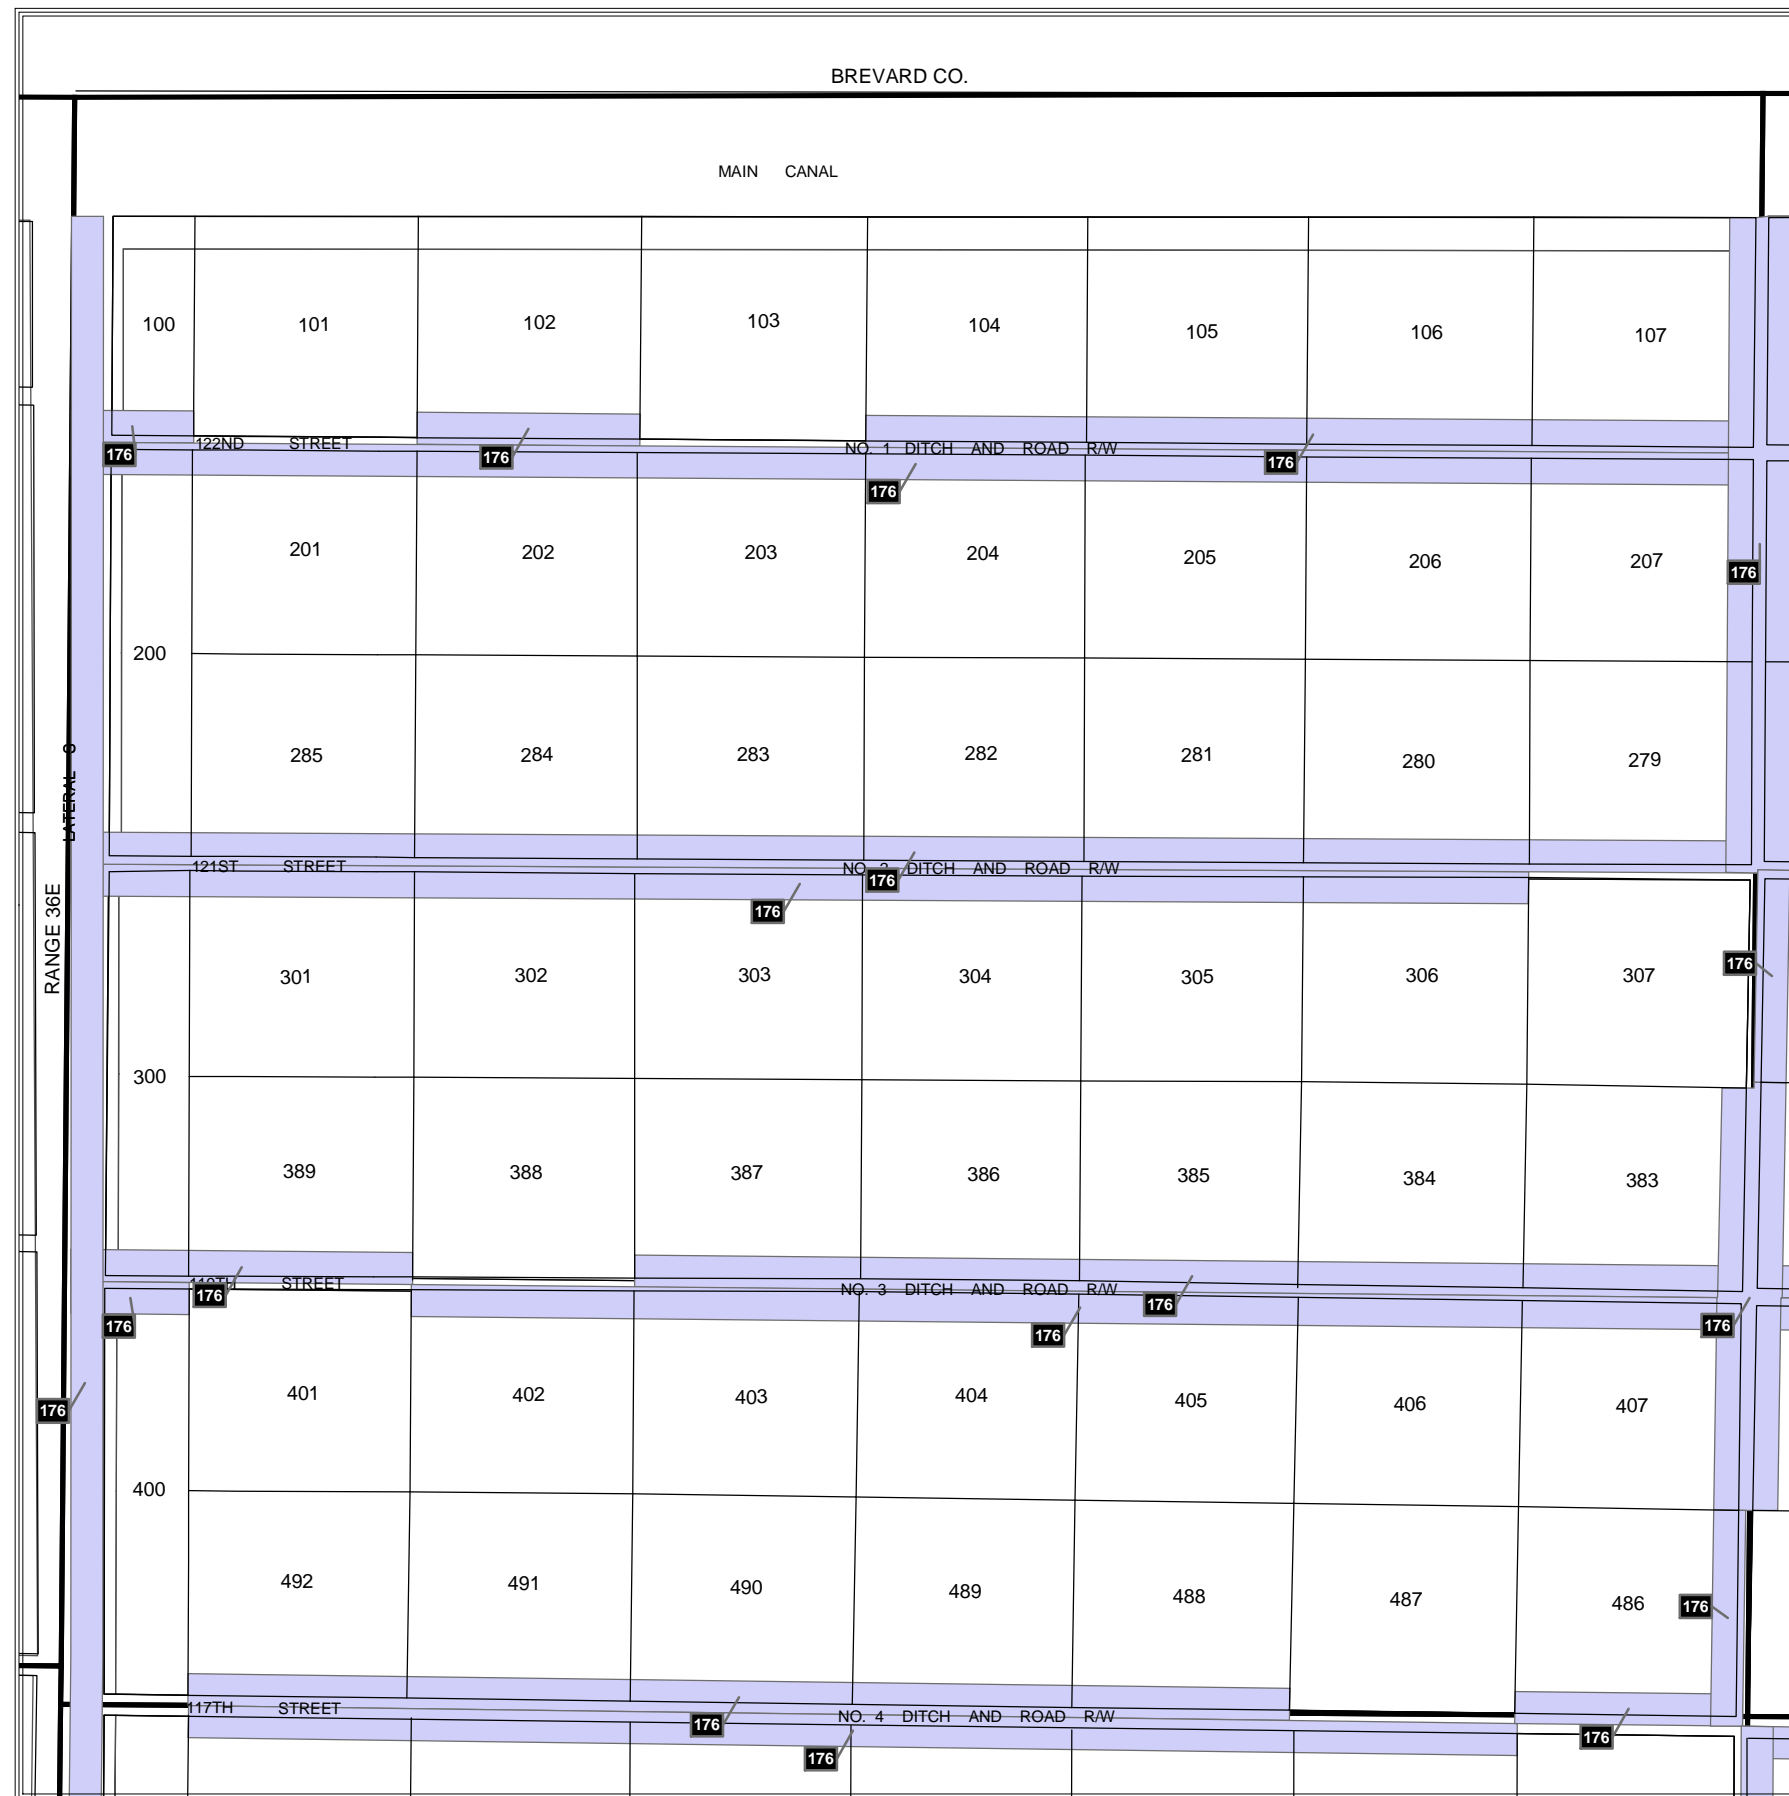

Prepared by Nick Miller, Inc.

Map Date: Dec 03, 2003

MURPHY ACT RESERVATIONS AND RELEASES

Section 05 Township 31 South Range 37 East

Legend

-  Right of Way Reservation
-  Right of Way Release
-  Municipality
-  Release Deed Number
-  Reservation Deed Number