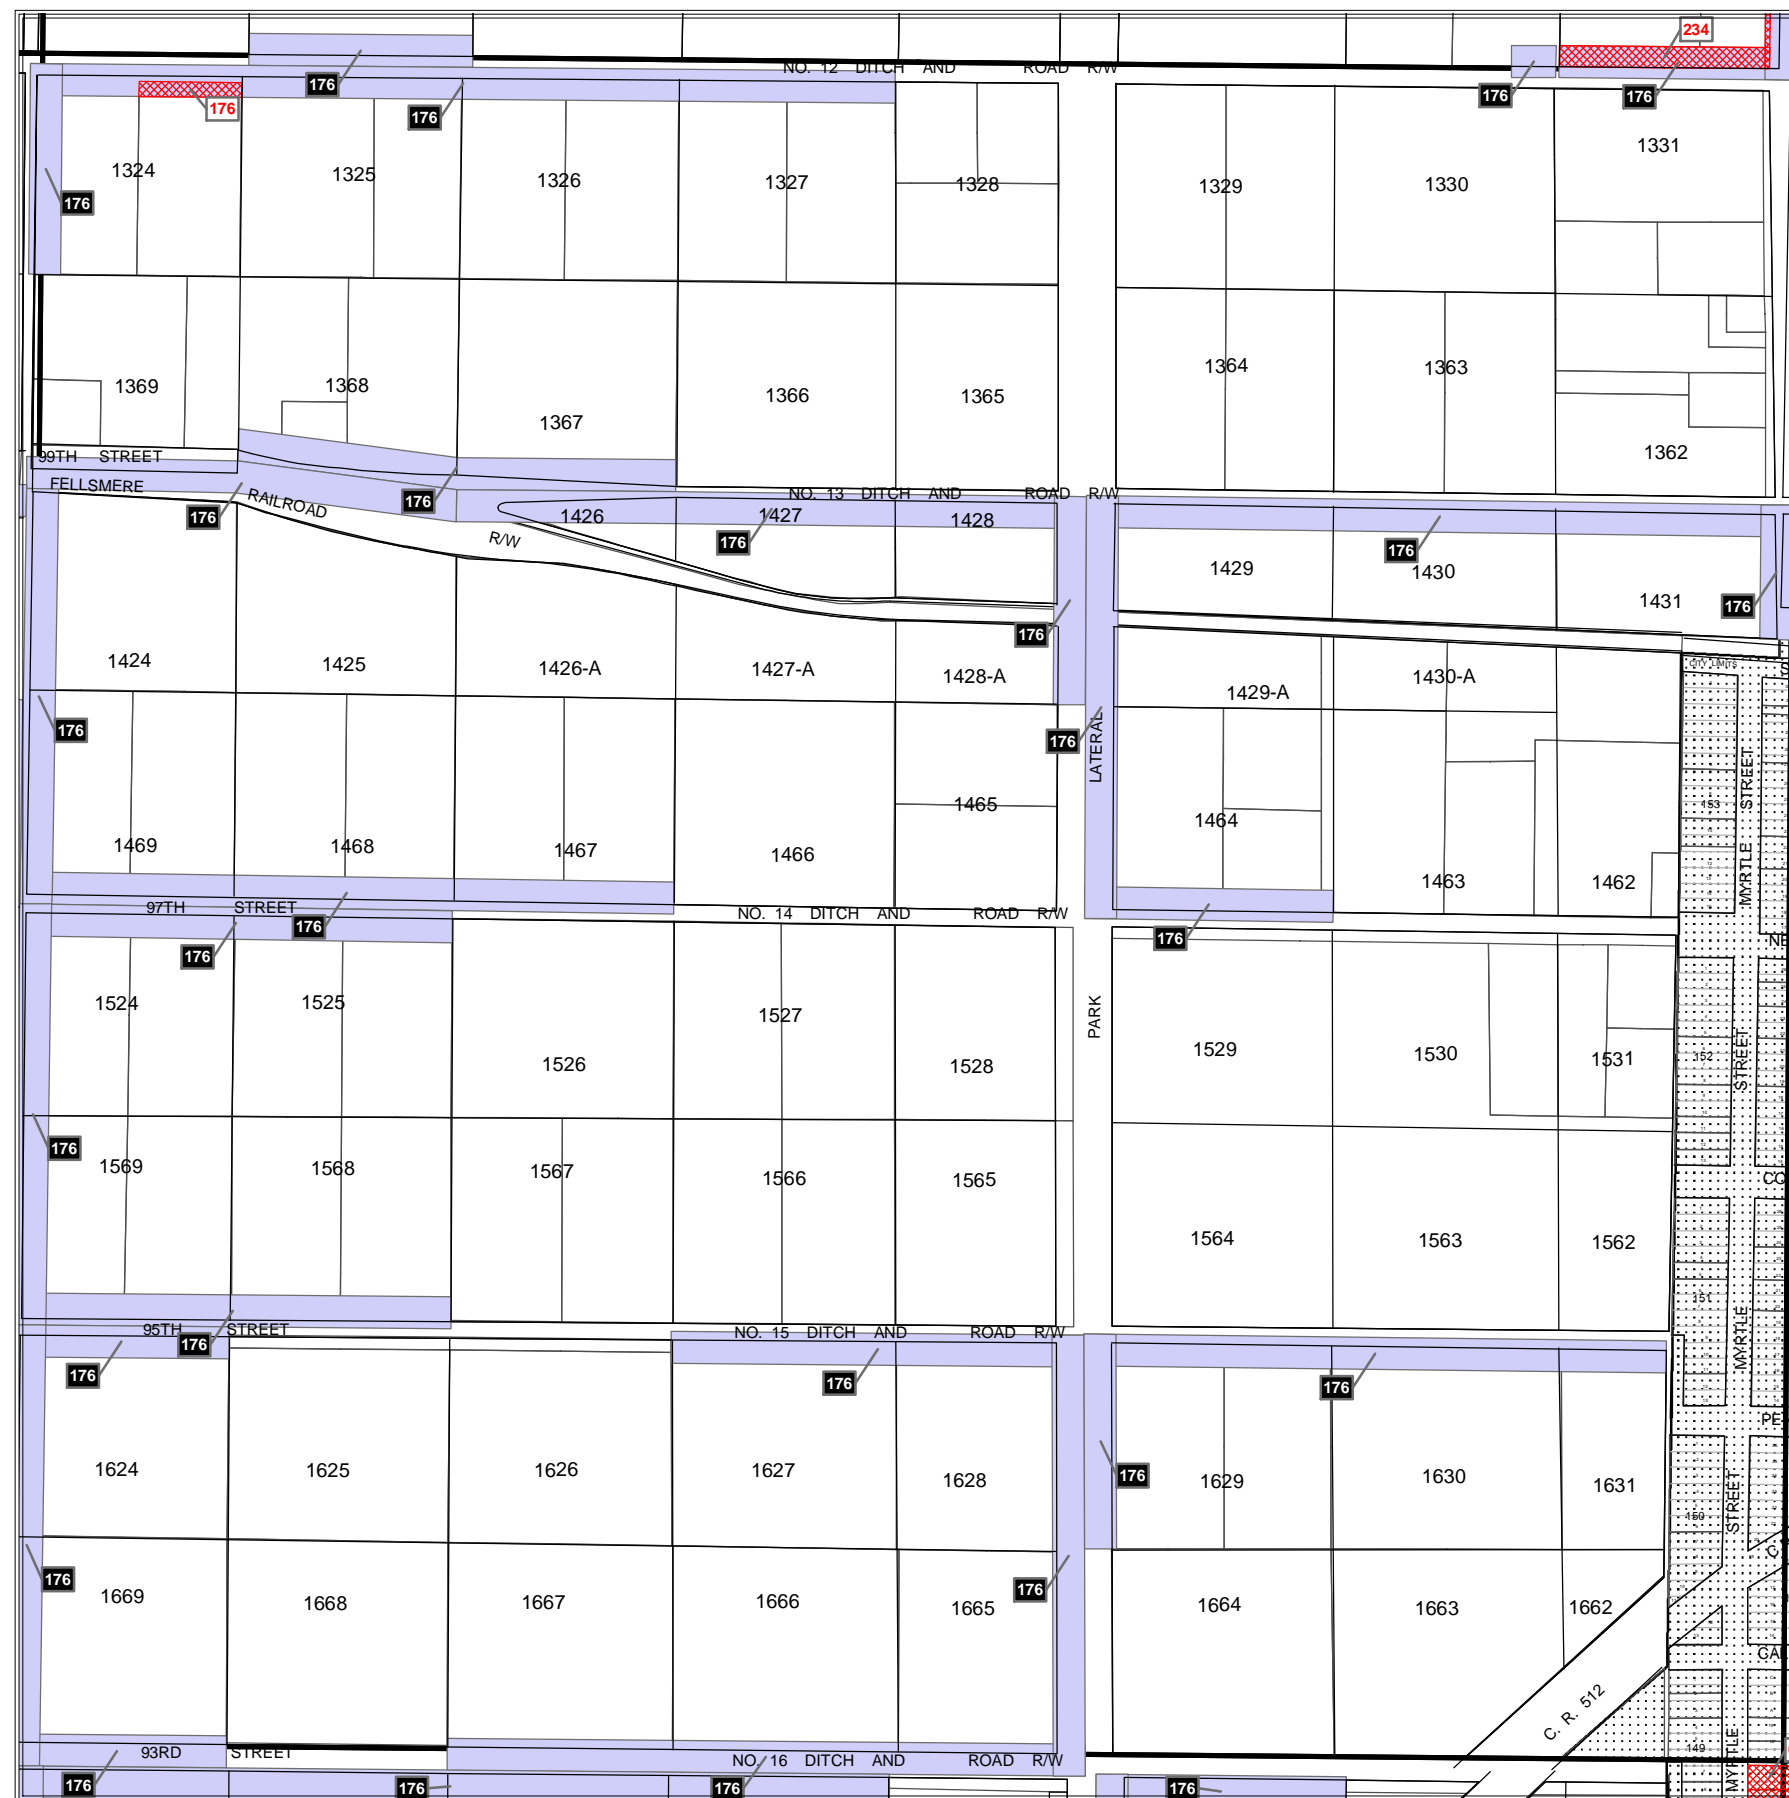

MURPHY ACT RESERVATIONS AND RELEASES

Section 22 Township 31 South Range 37 East

Legend

- Right of Way Reservation
- Right of Way Release
- Municipality
- Release Deed Number
- Reservation Deed Number

N