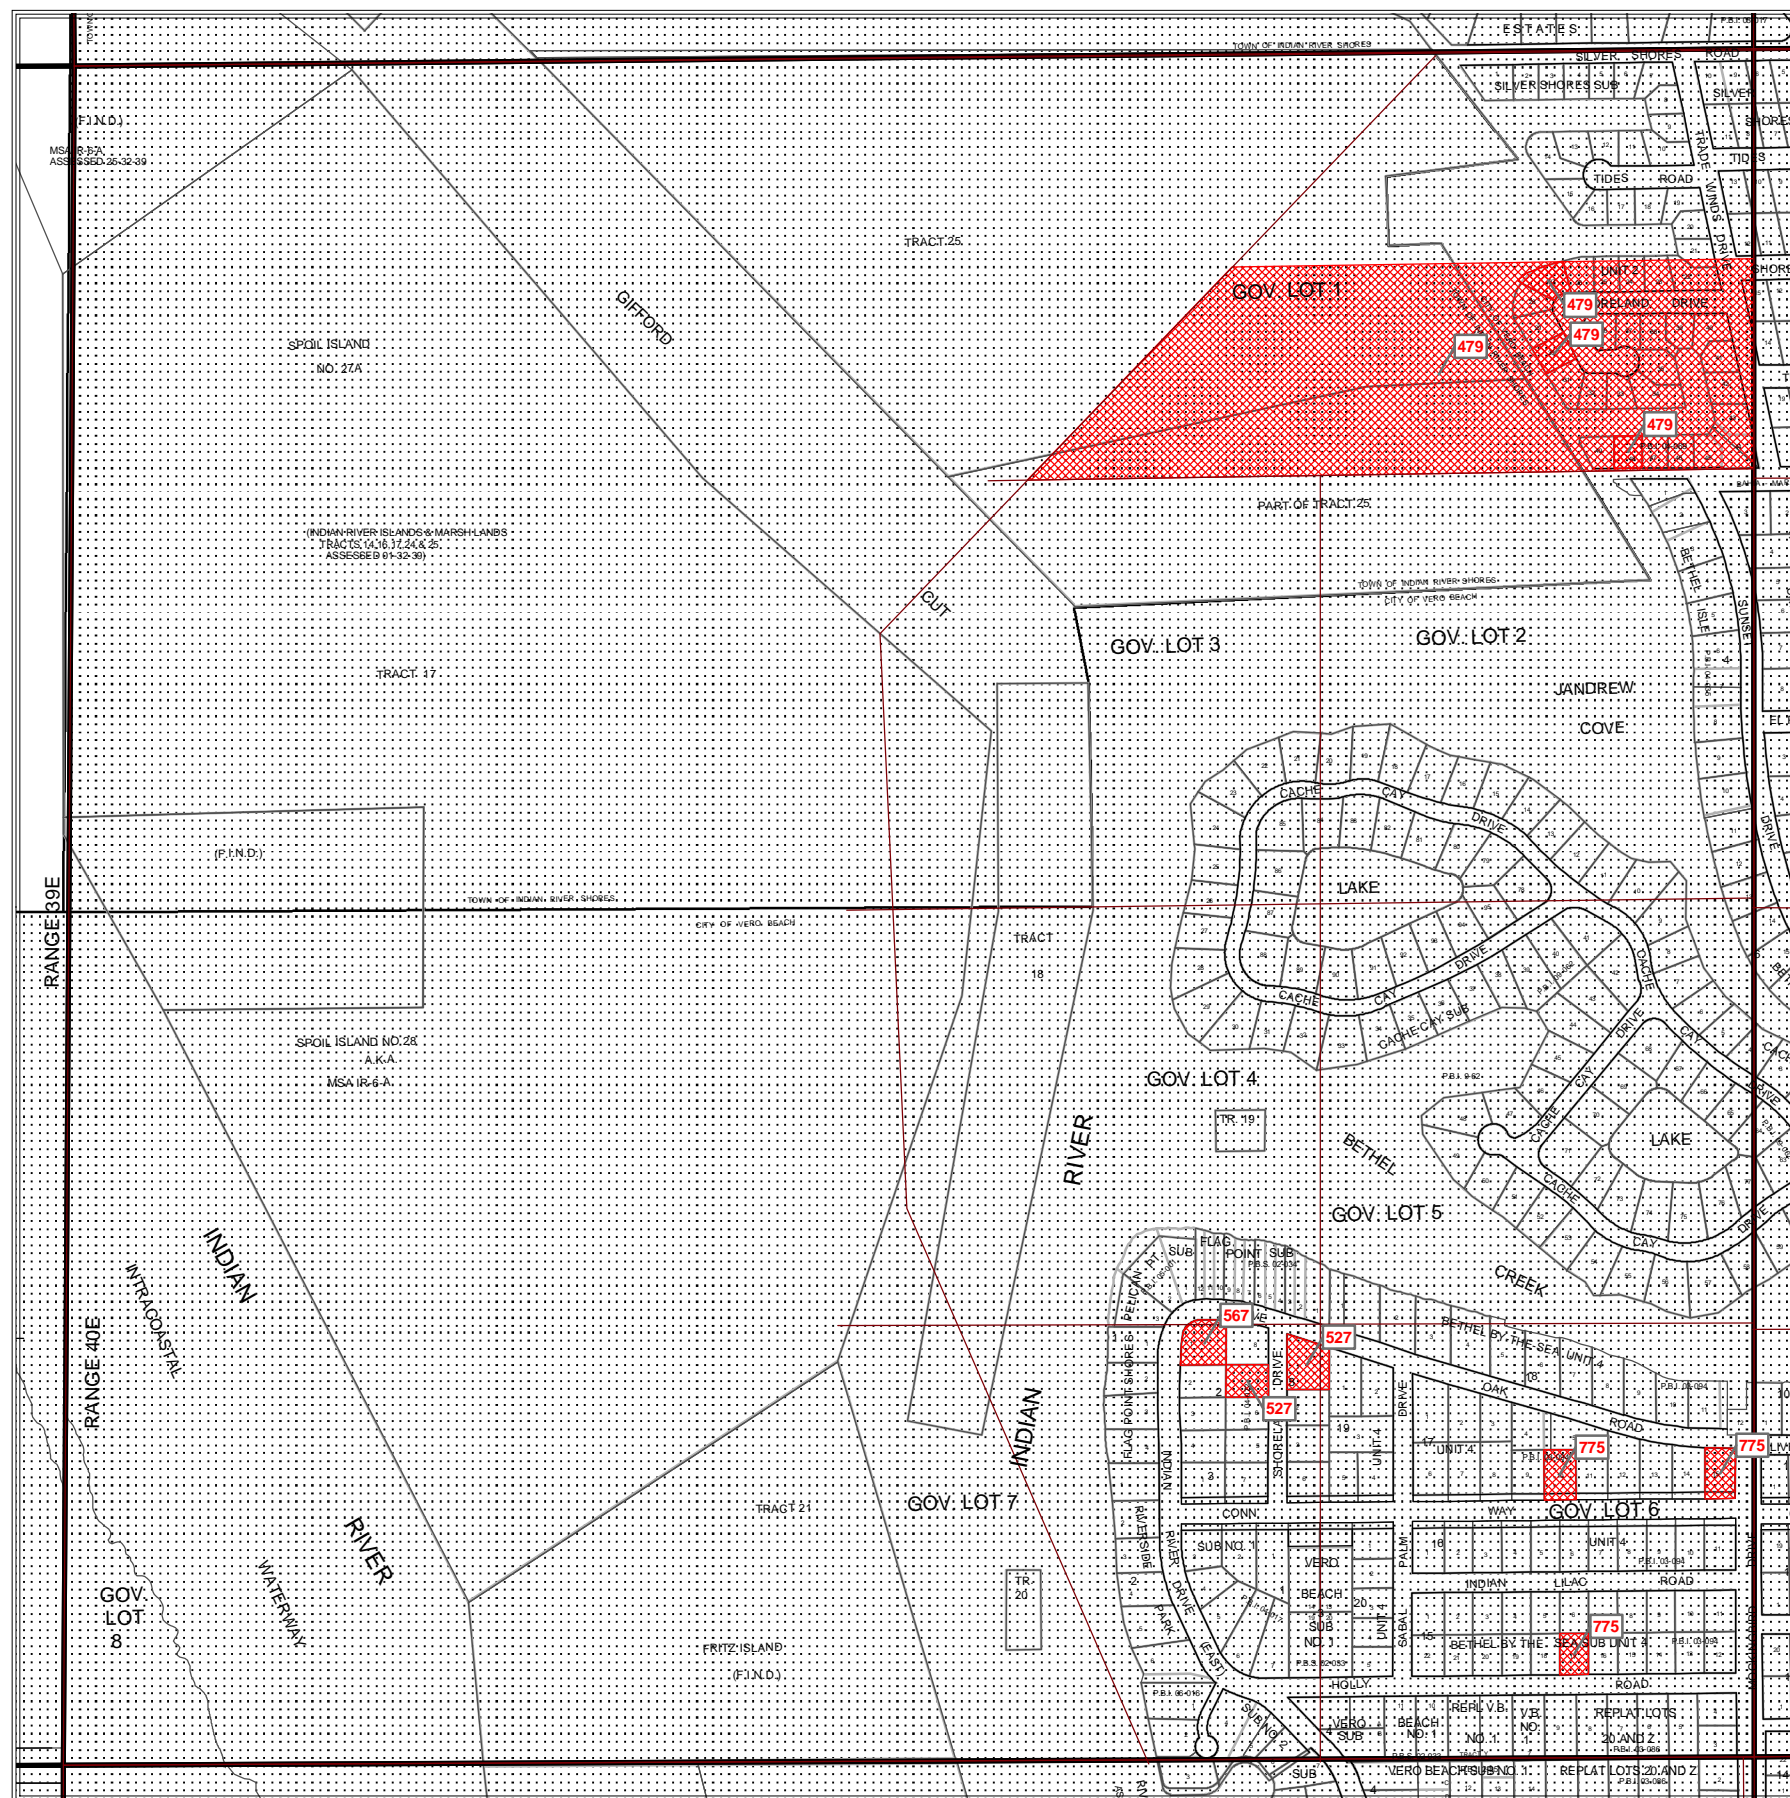

Section 30 Township 32 South Range 40 East

Legend

-  Right of Way Reservation
-  Right of Way Release
-  Municipality
-  Release Deed Number
-  Reservation Deed Number

N

Scale in Feet

MURPHY ACT RESERVATIONS AND RELEASES