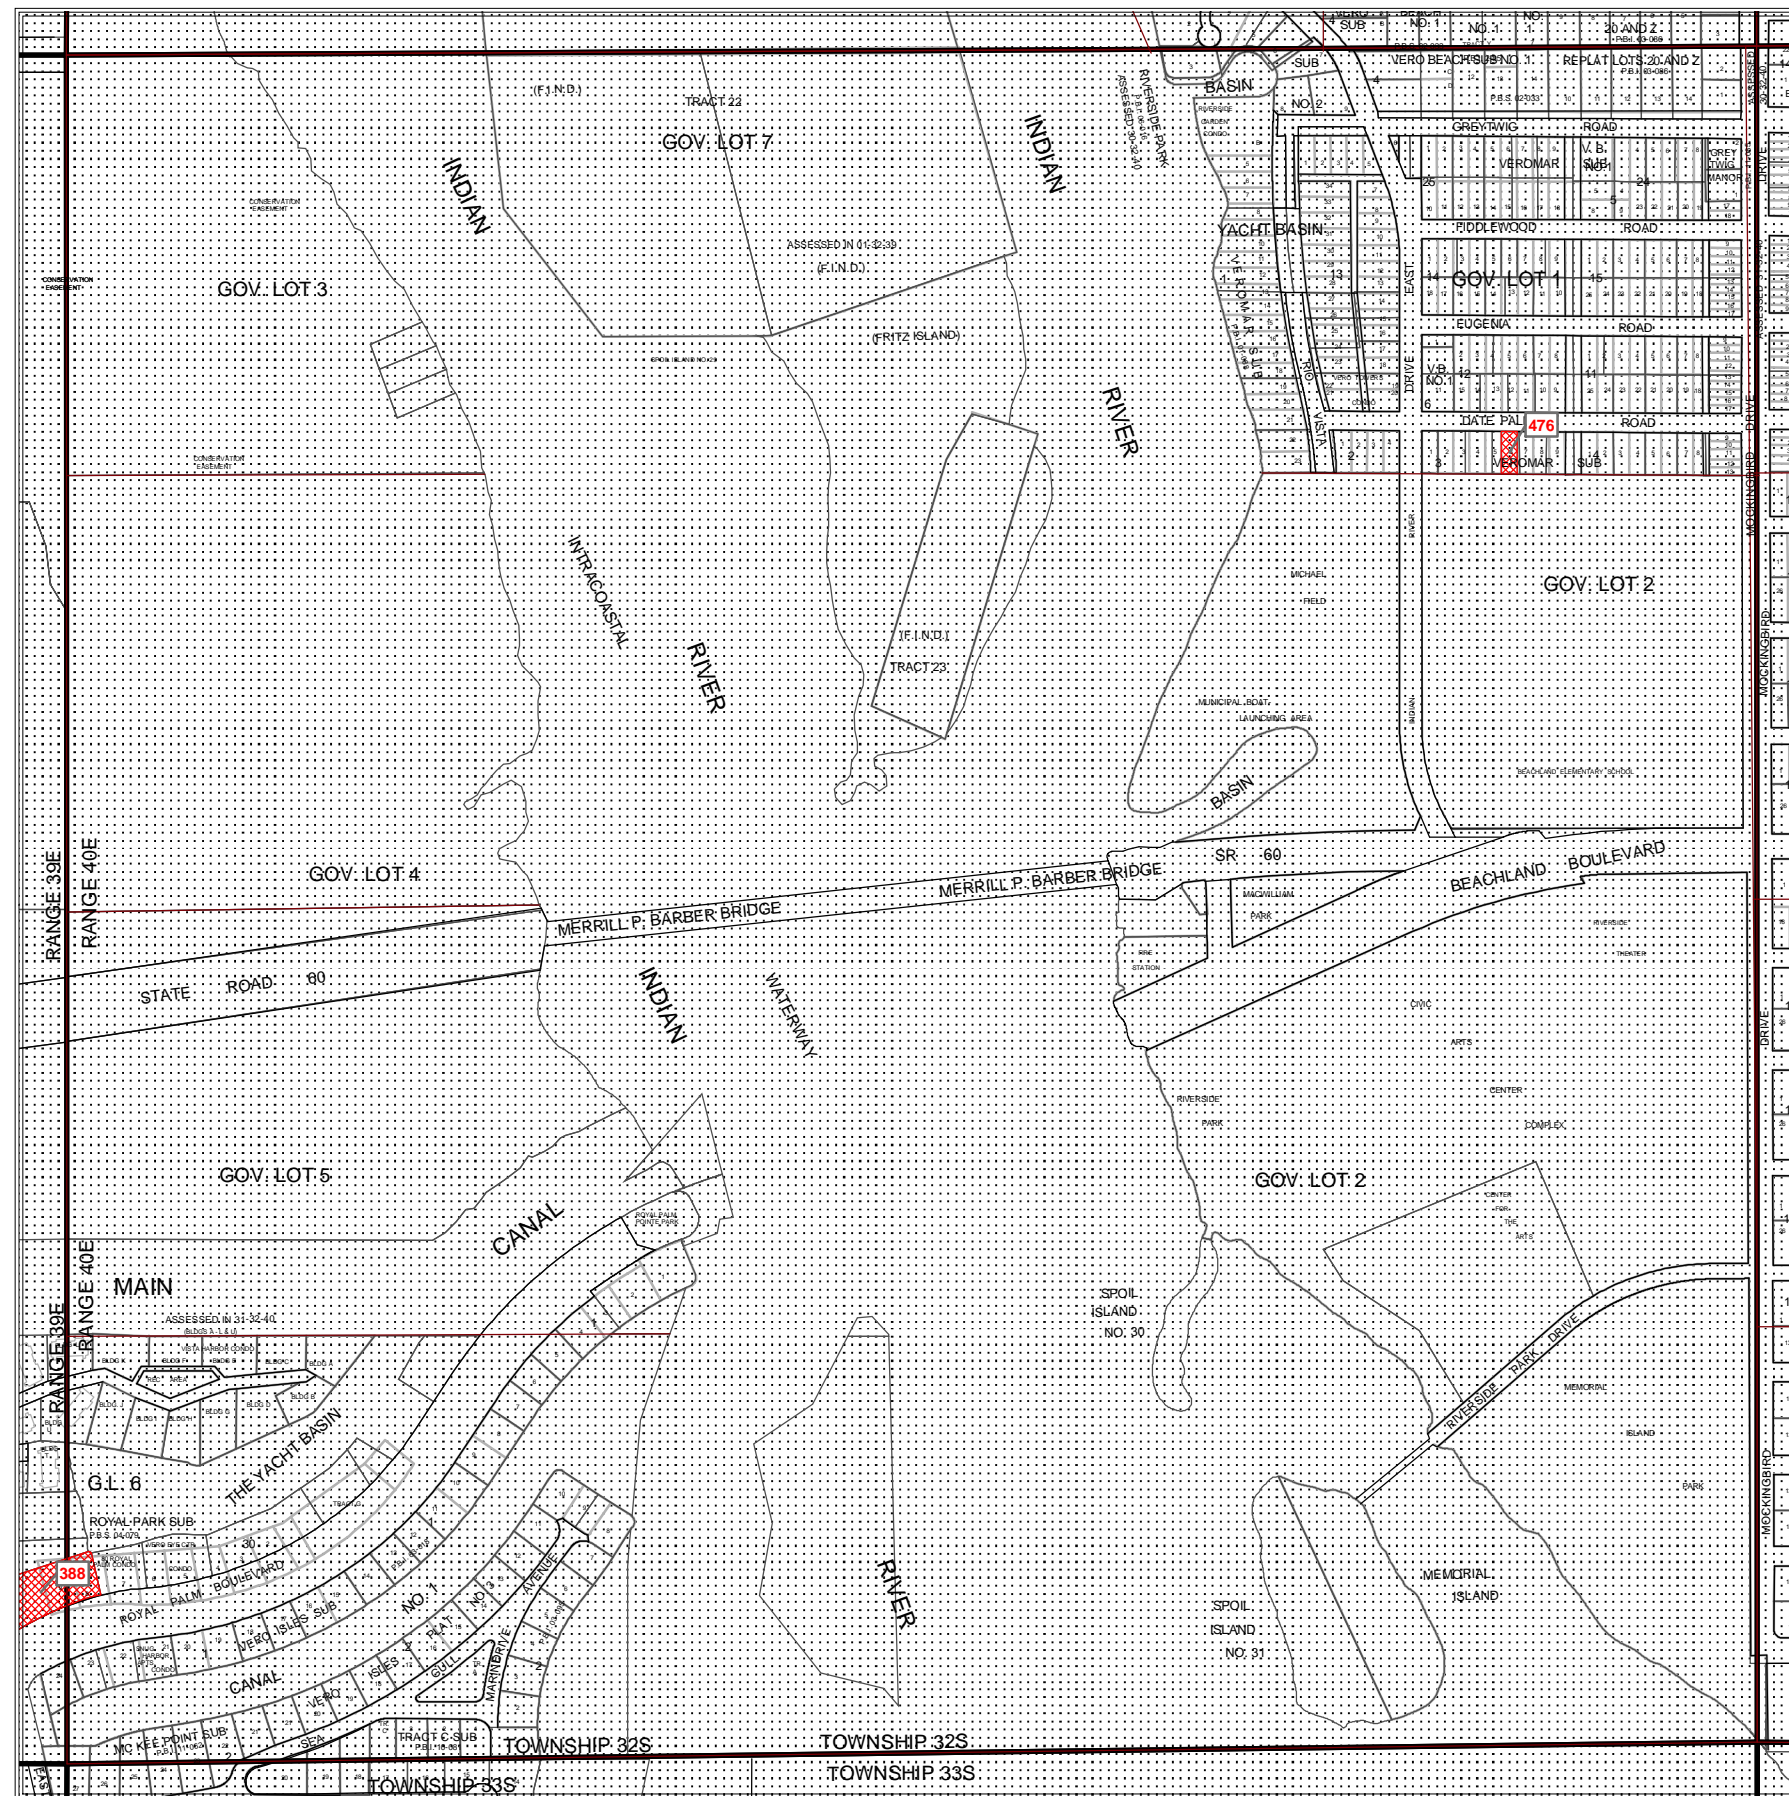

MURPHY ACT RESERVATIONS AND RELEASES

Section 31
Township 32 South
Range 40 East