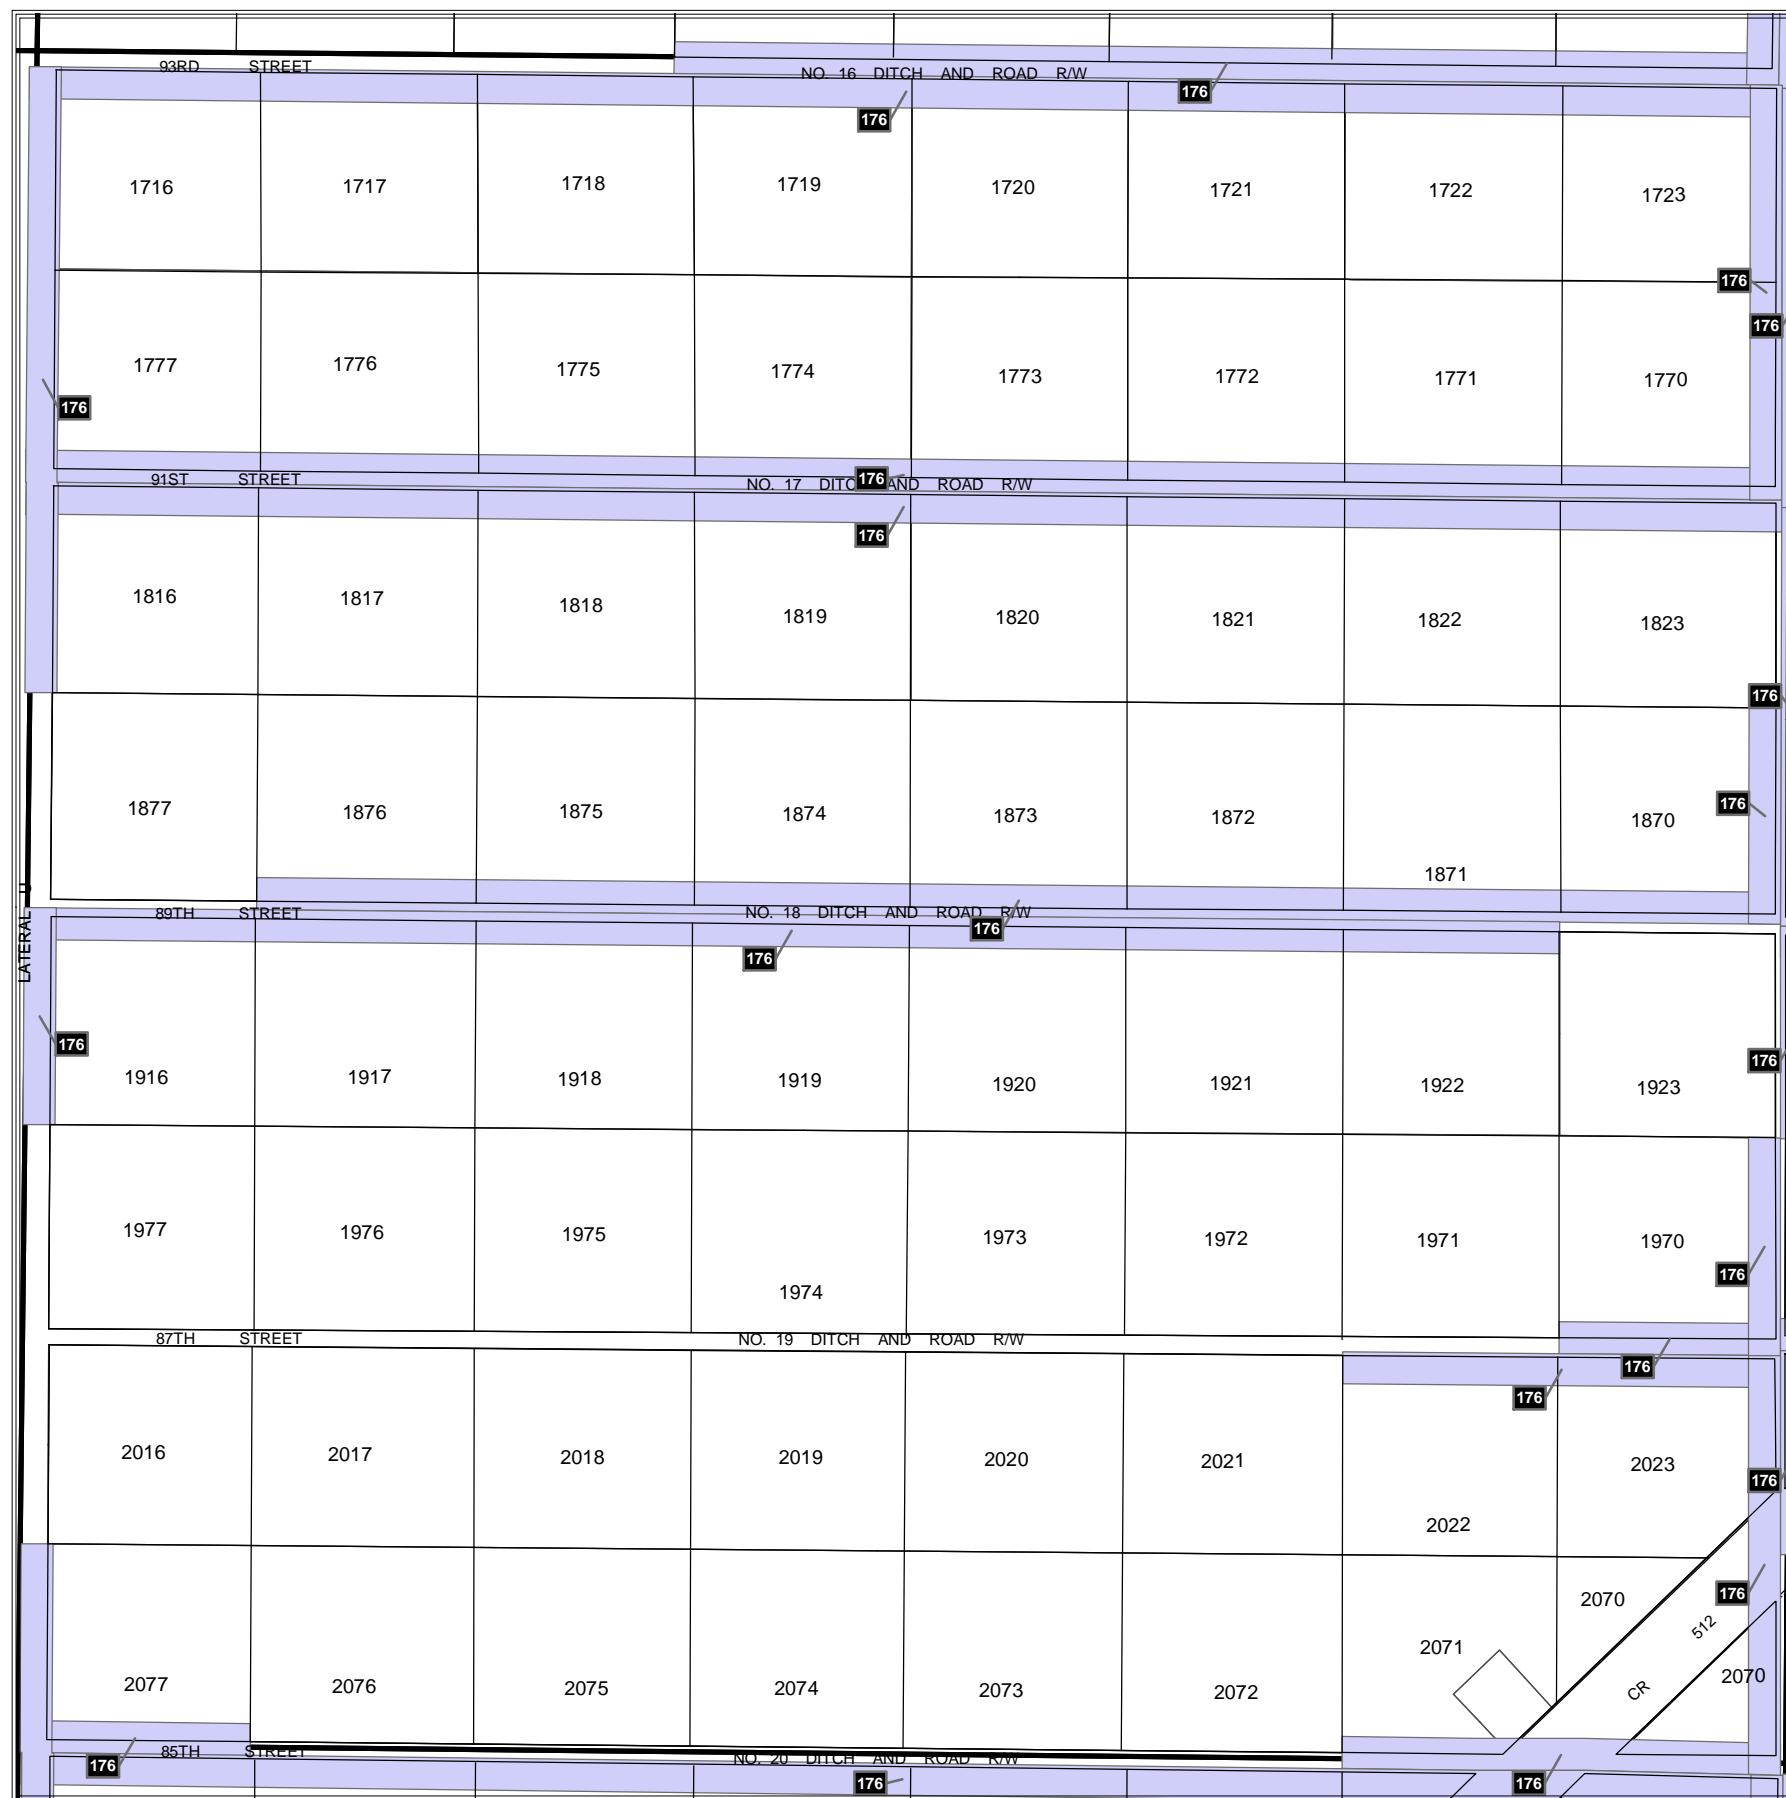

MURPHY ACT RESERVATIONS AND RELEASES

Section 28 Township 31 South Range 37 East

Legend

- Right of Way Reservation
- Right of Way Release
- Municipality
- Release Deed Number
- Reservation Deed Number