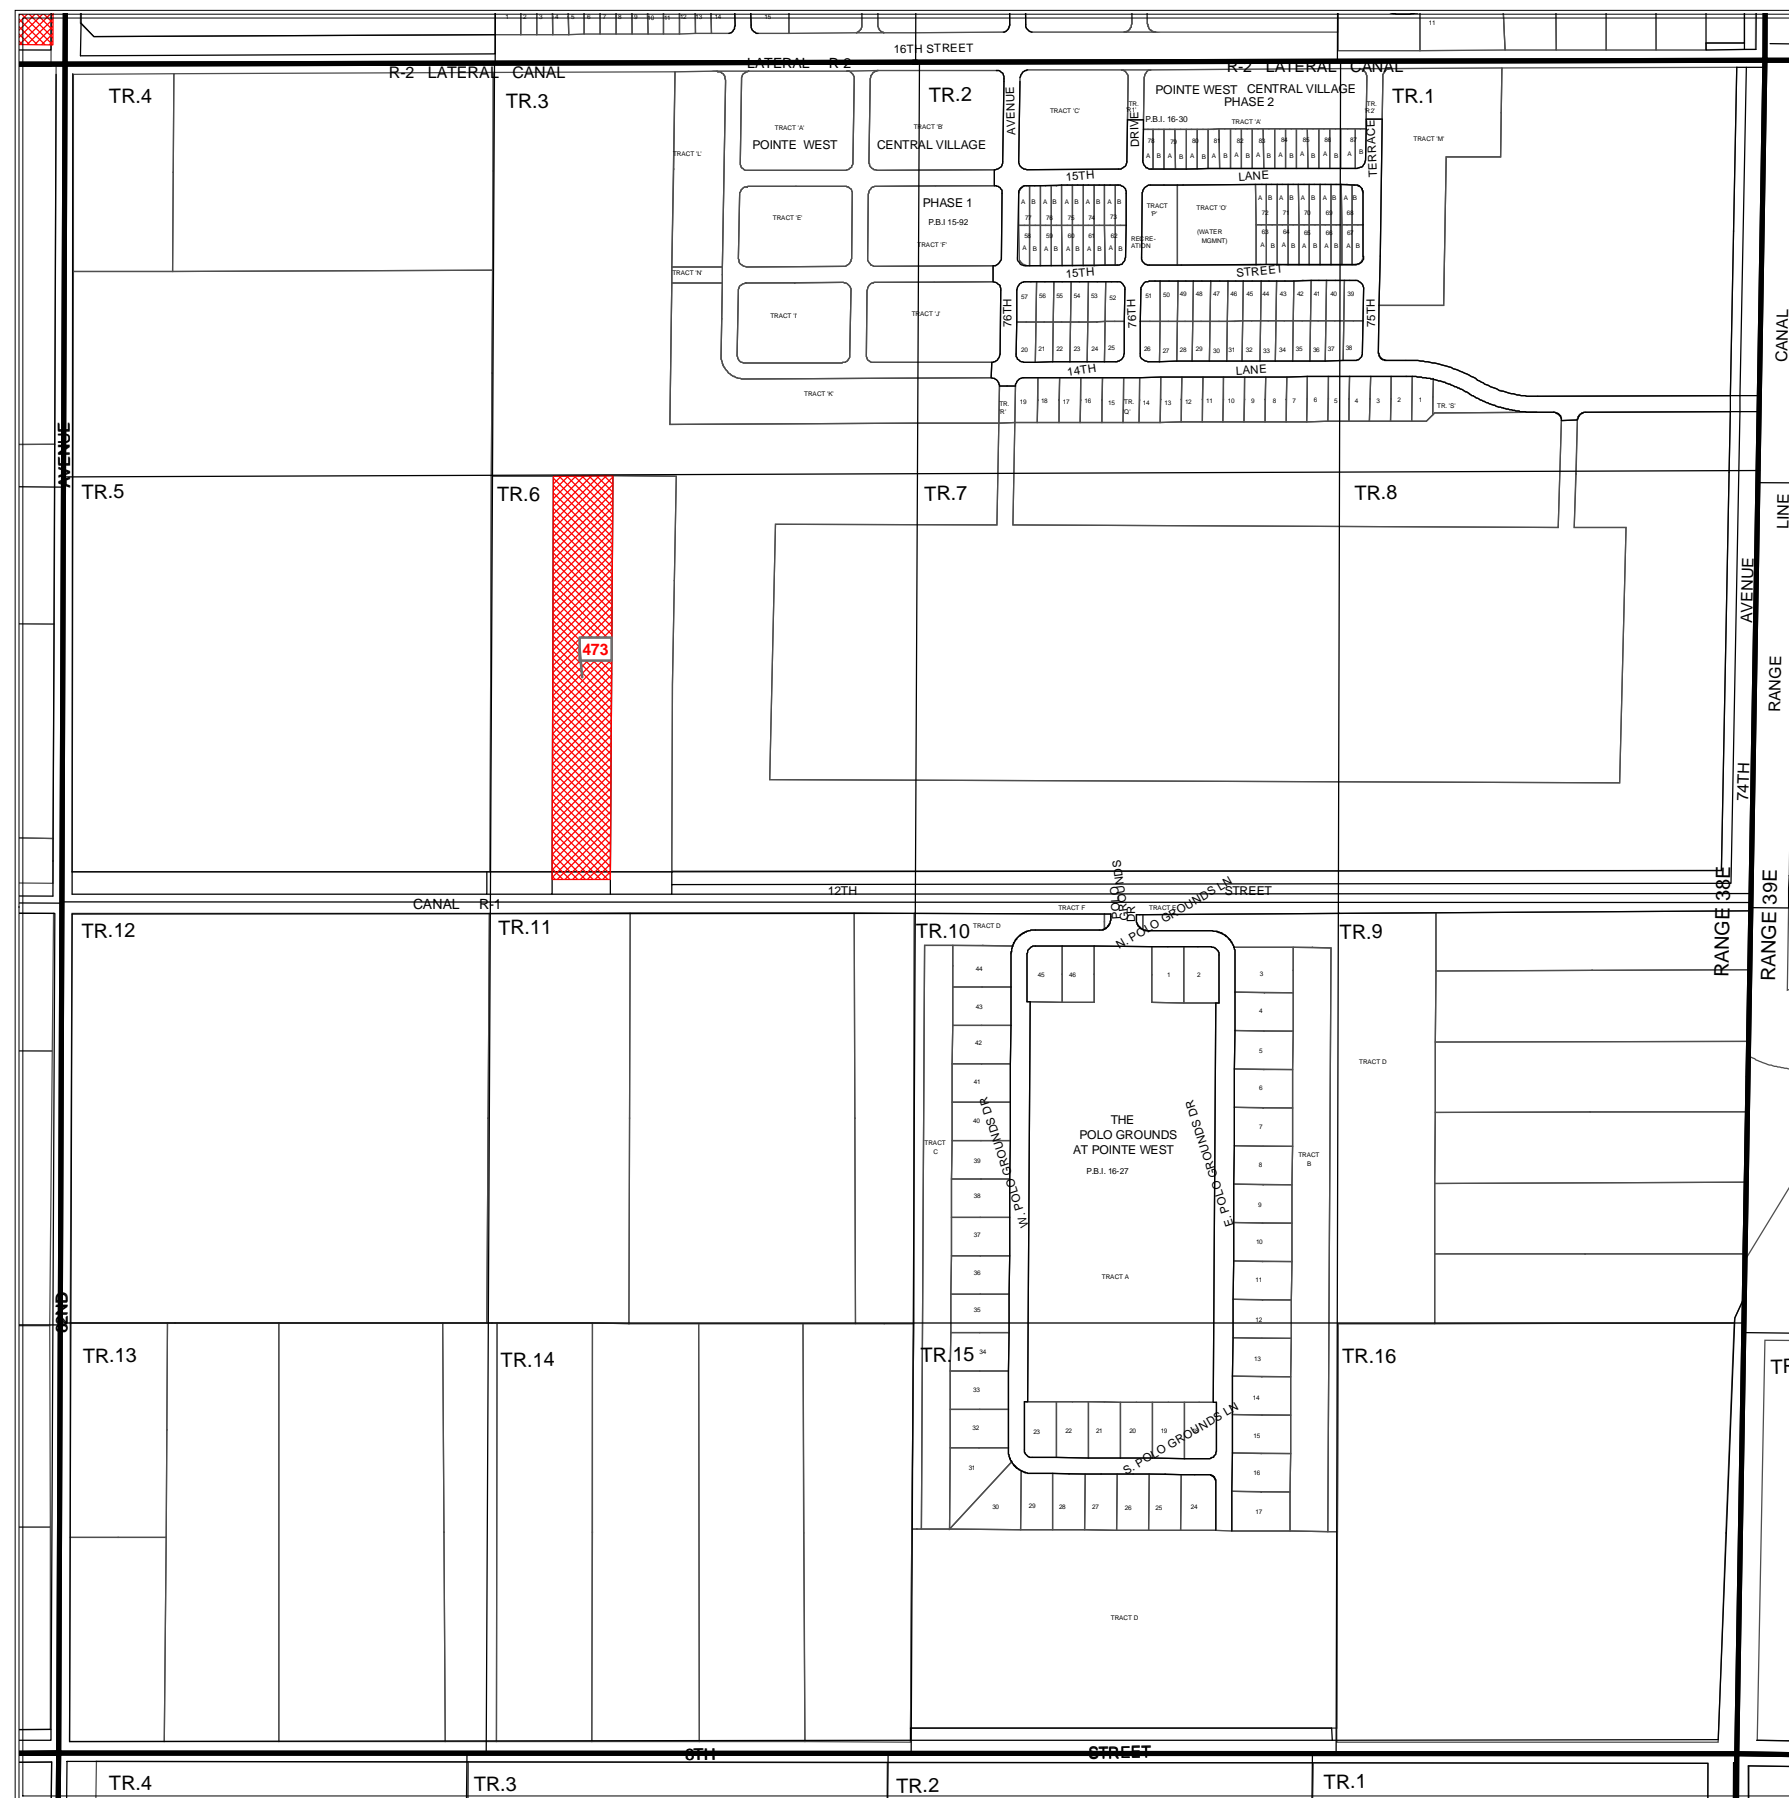

MURPHY ACT RESERVATIONS AND RELEASES

Section 12
Township 33 South
Range 38 East

Legend

- Right of Way Reservation
- Right of Way Release
- Municipality
- Release Deed Number
- Reservation Deed Number

N