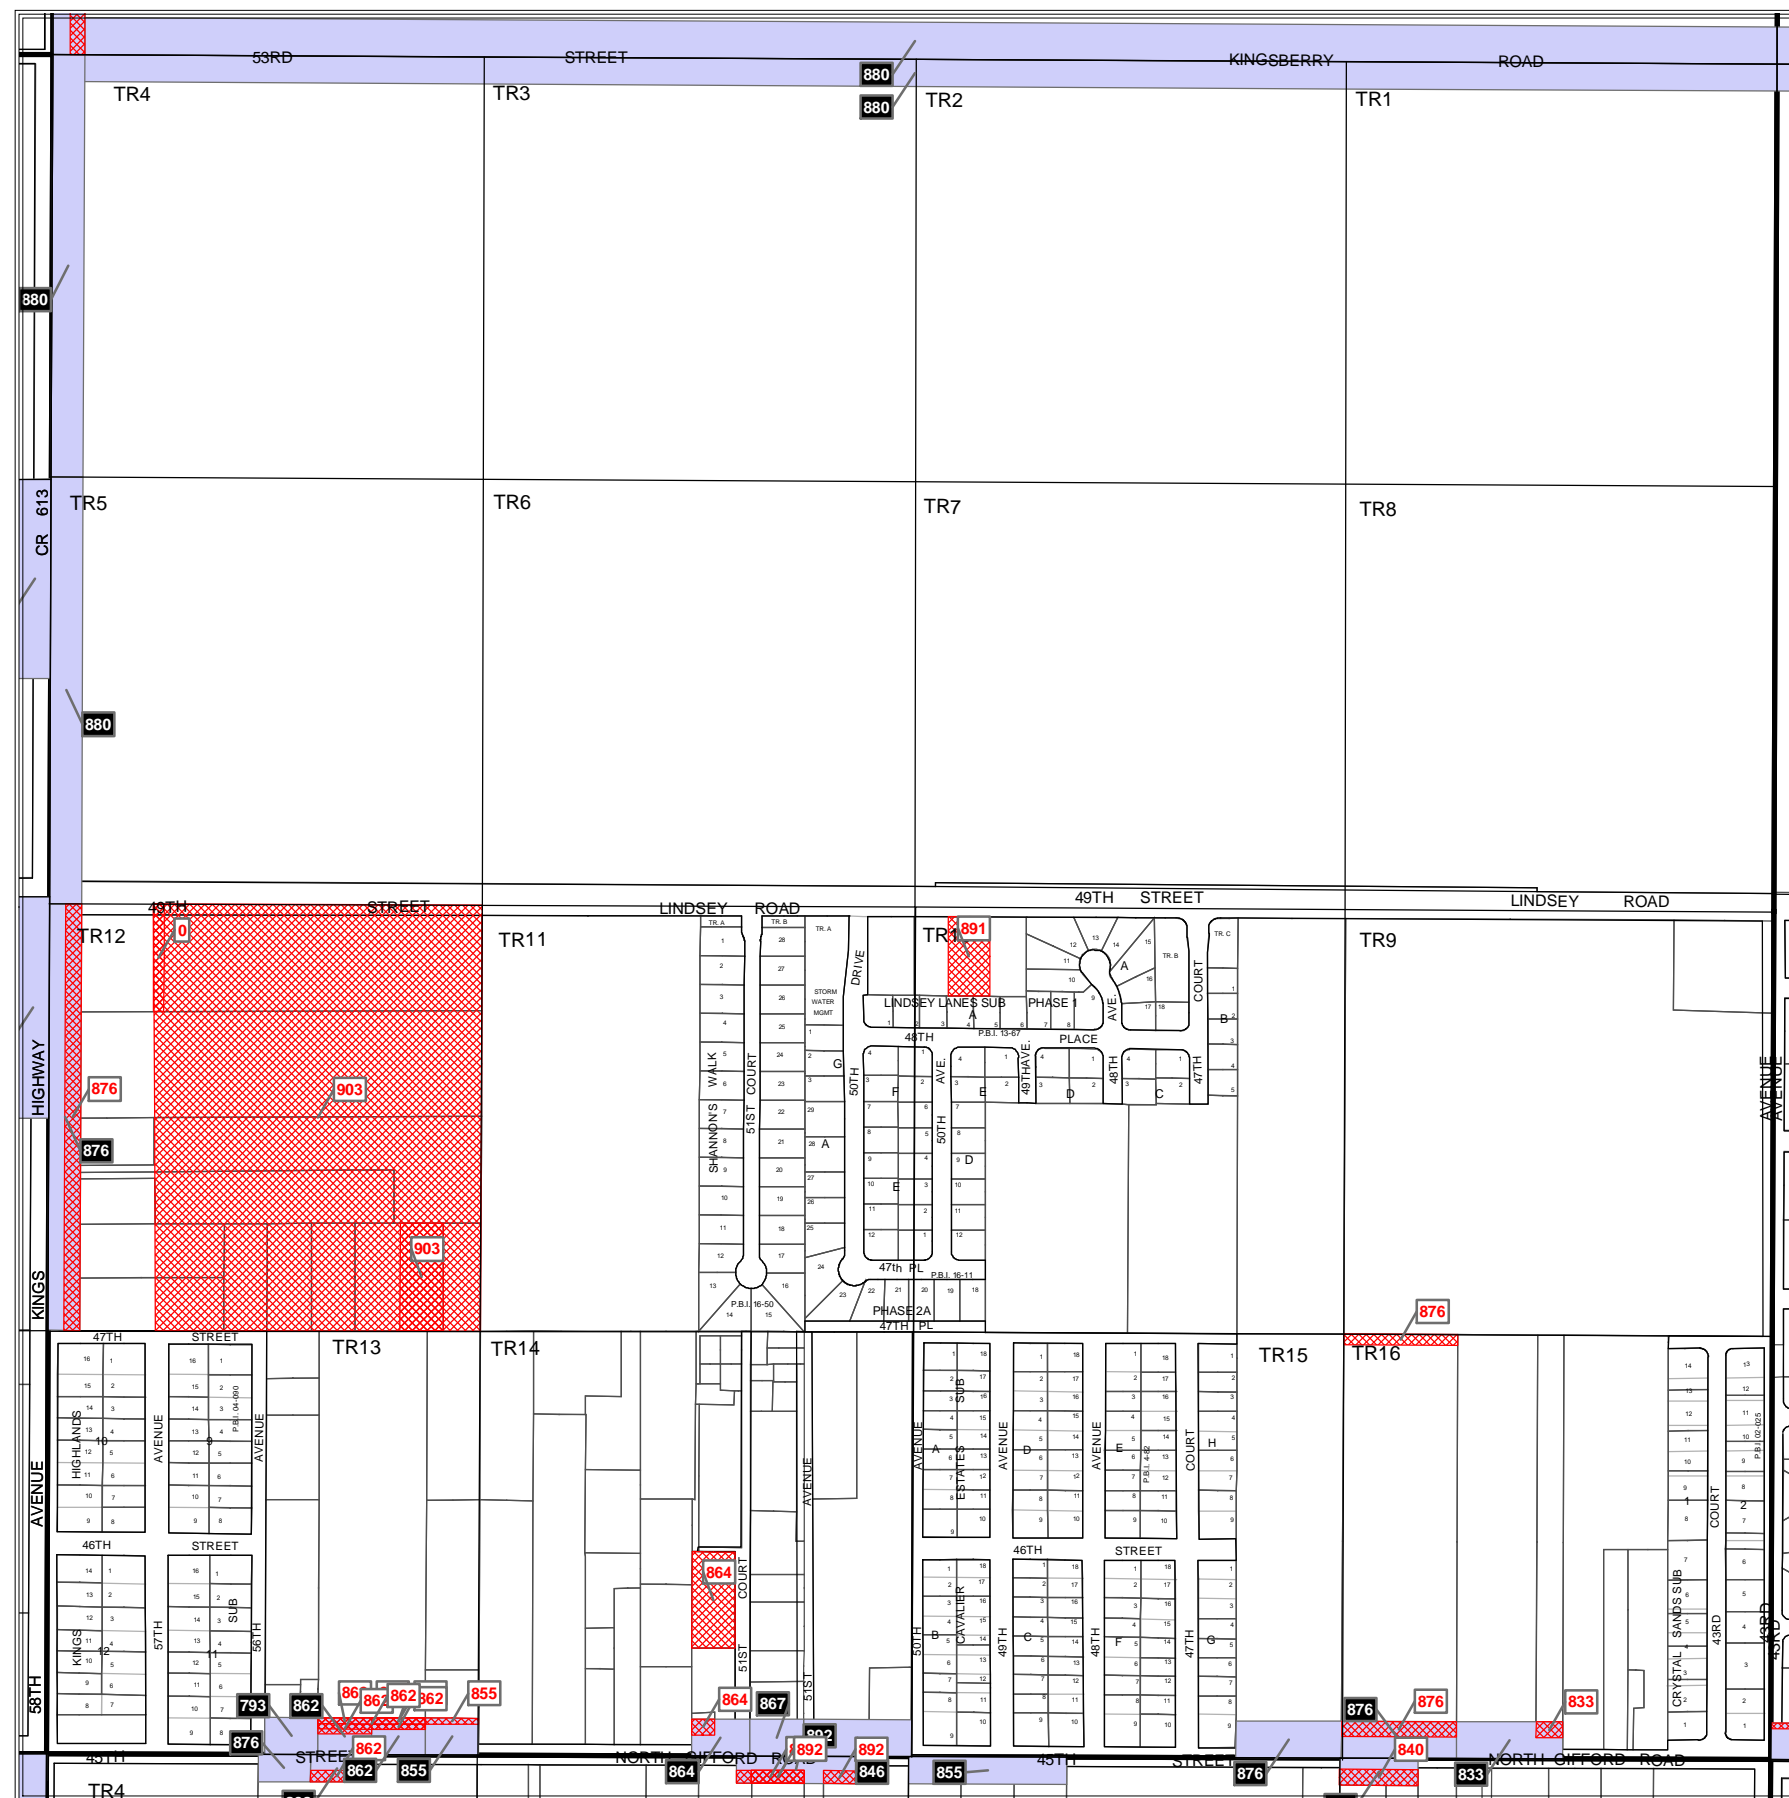

MURPHY ACT RESERVATIONS AND RELEASES

Section 21 Township 32 South Range 39 East