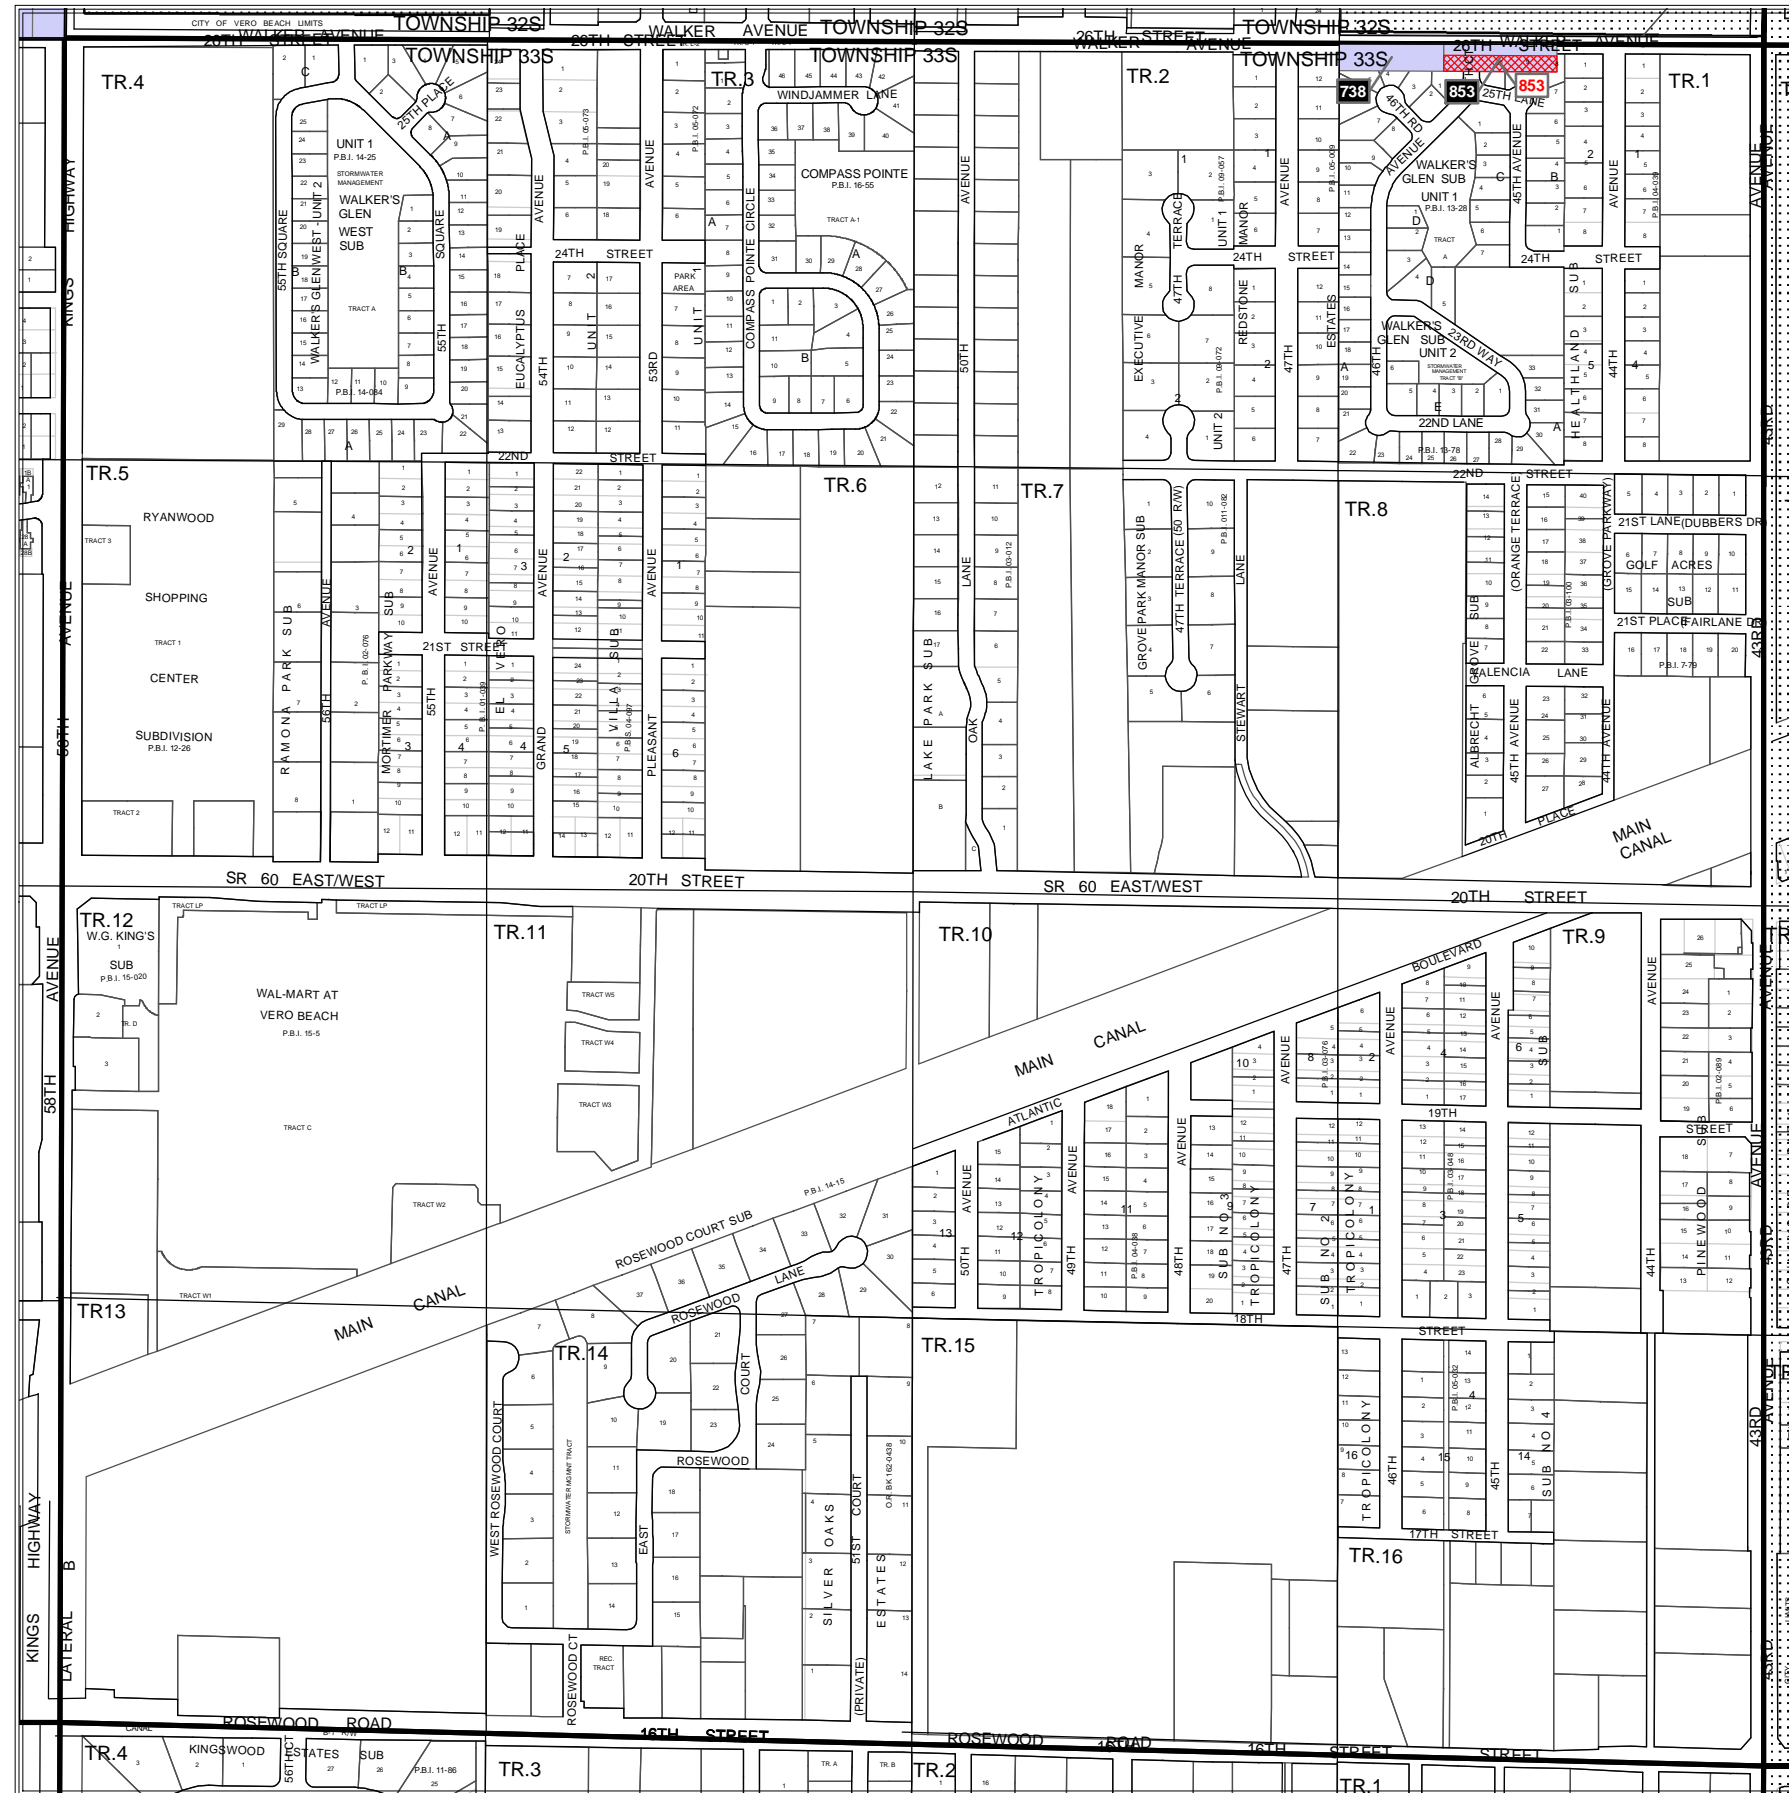

MURPHY ACT RESERVATIONS AND RELEASES

Section 04 Township 33 South Range 39 East

Legend

- Right of Way Reservation
- Right of Way Release
- Municipality
- Release Deed Number
- Reservation Deed Number