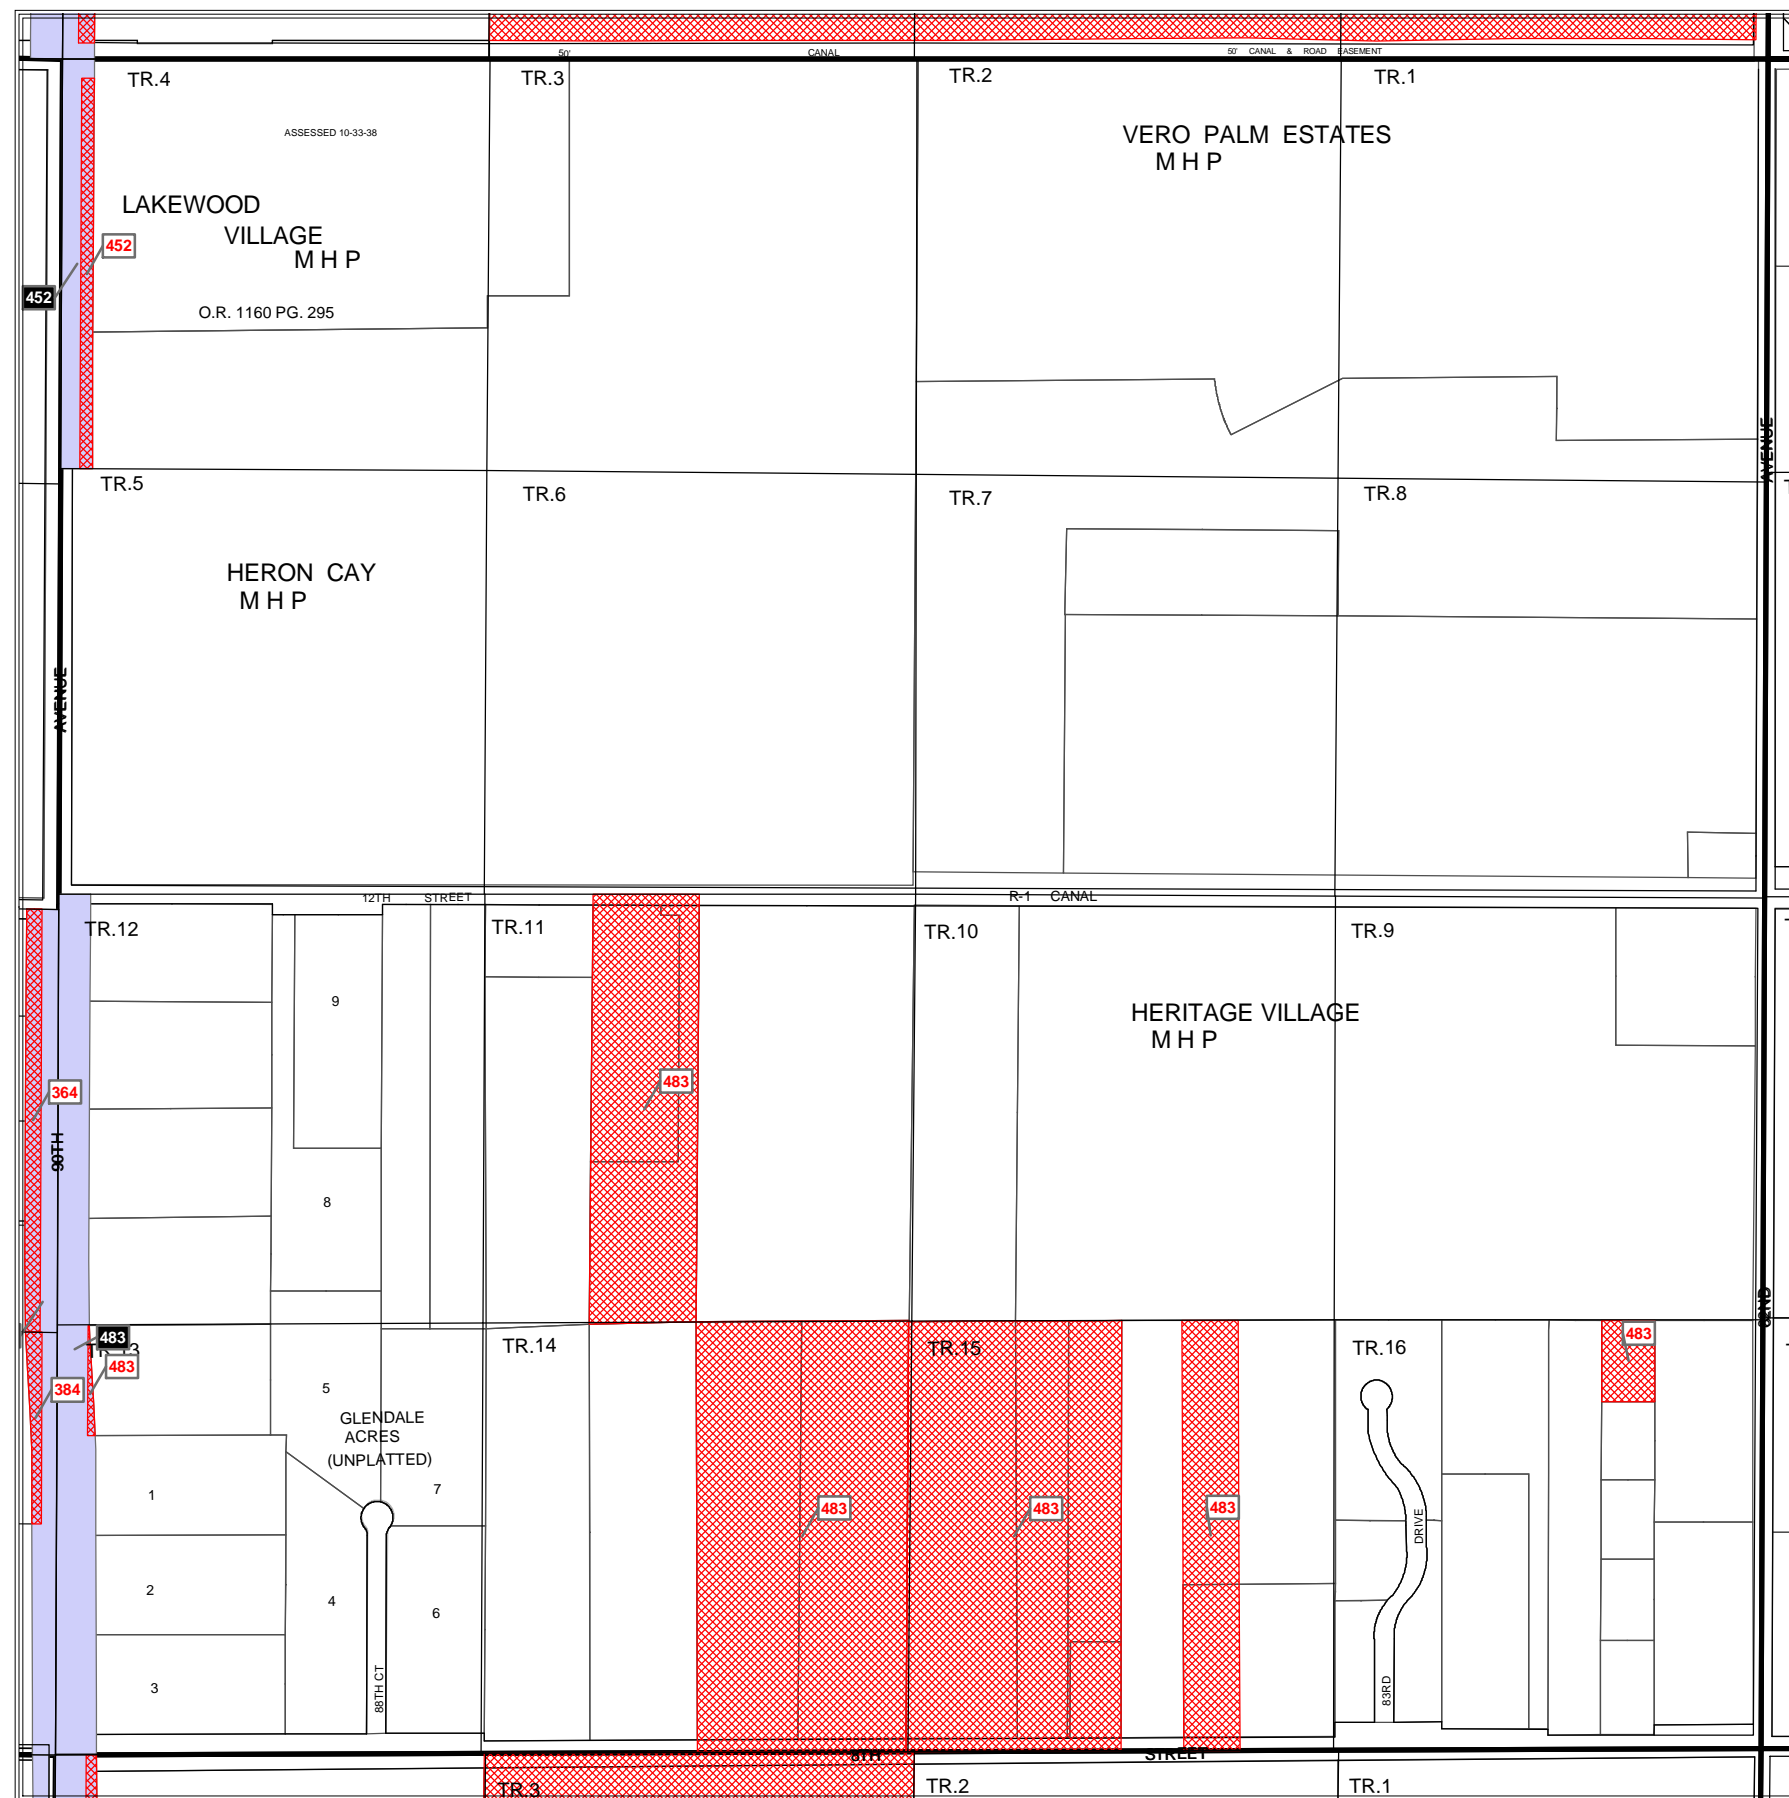

MURPHY ACT RESERVATIONS AND RELEASES

Section 11 Township 33 South Range 38 East

Legend

- Right of Way Reservation
- Right of Way Release
- Municipality
- Release Deed Number
- Reservation Deed Number