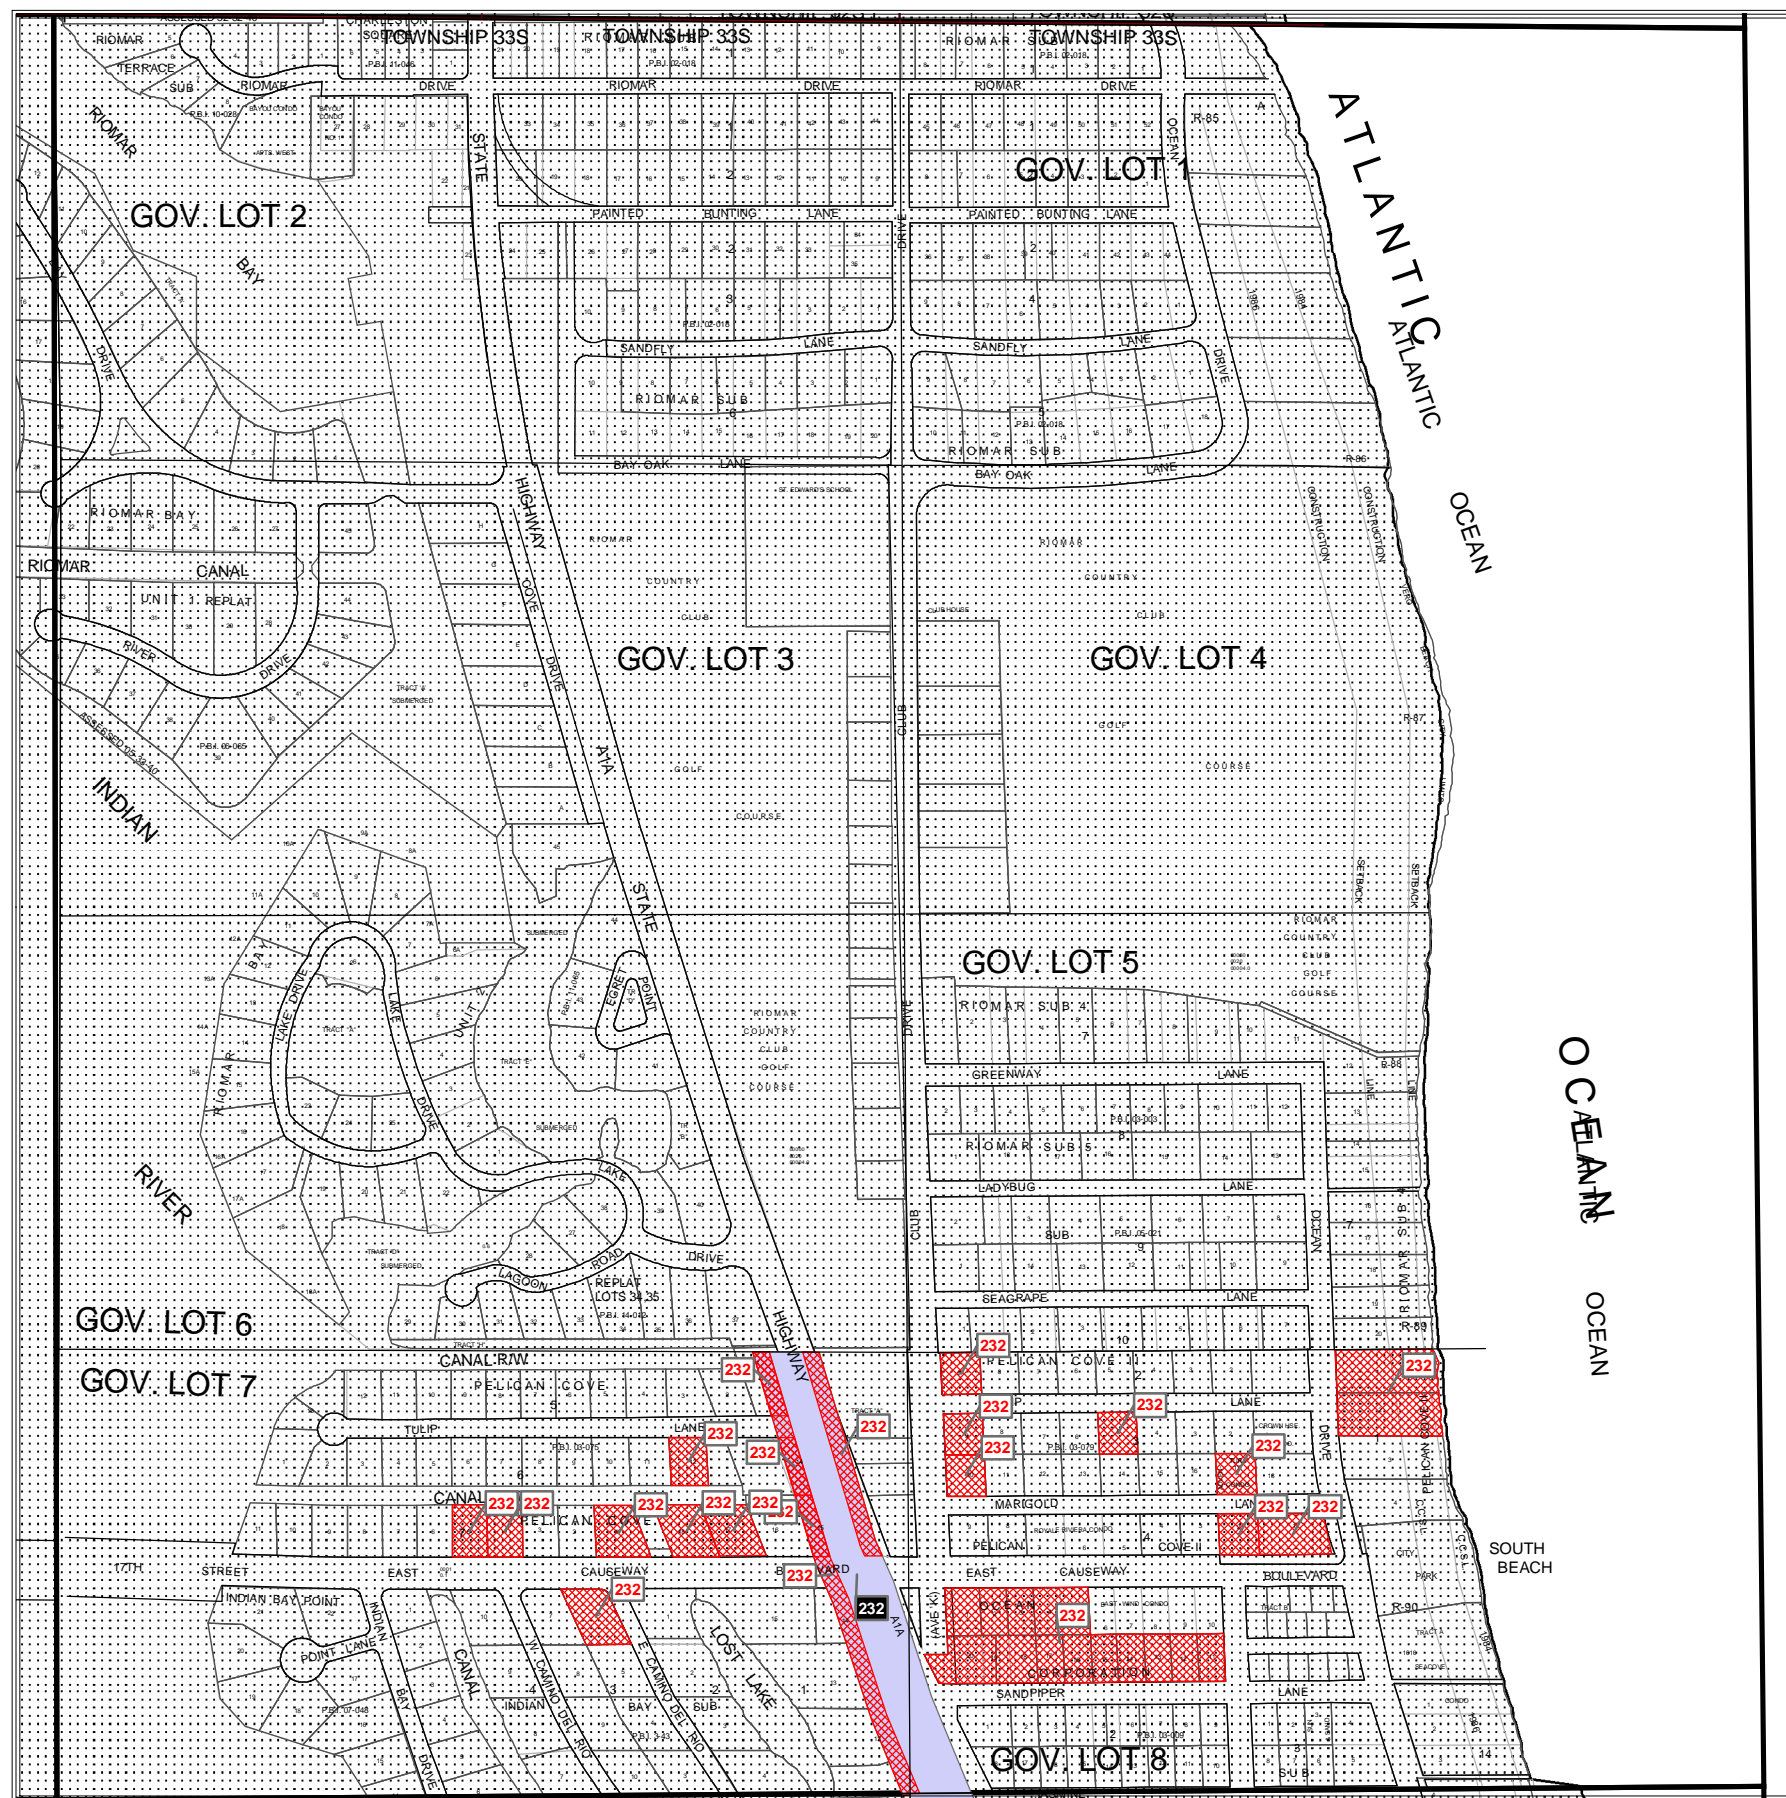

MURPHY ACT RESERVATIONS AND RELEASES

Section 05
Township 33 South
Range 40 East

Legend

- Right of Way Reservation
- Right of Way Release
- Municipality
- Release Deed Number
- Reservation Deed Number