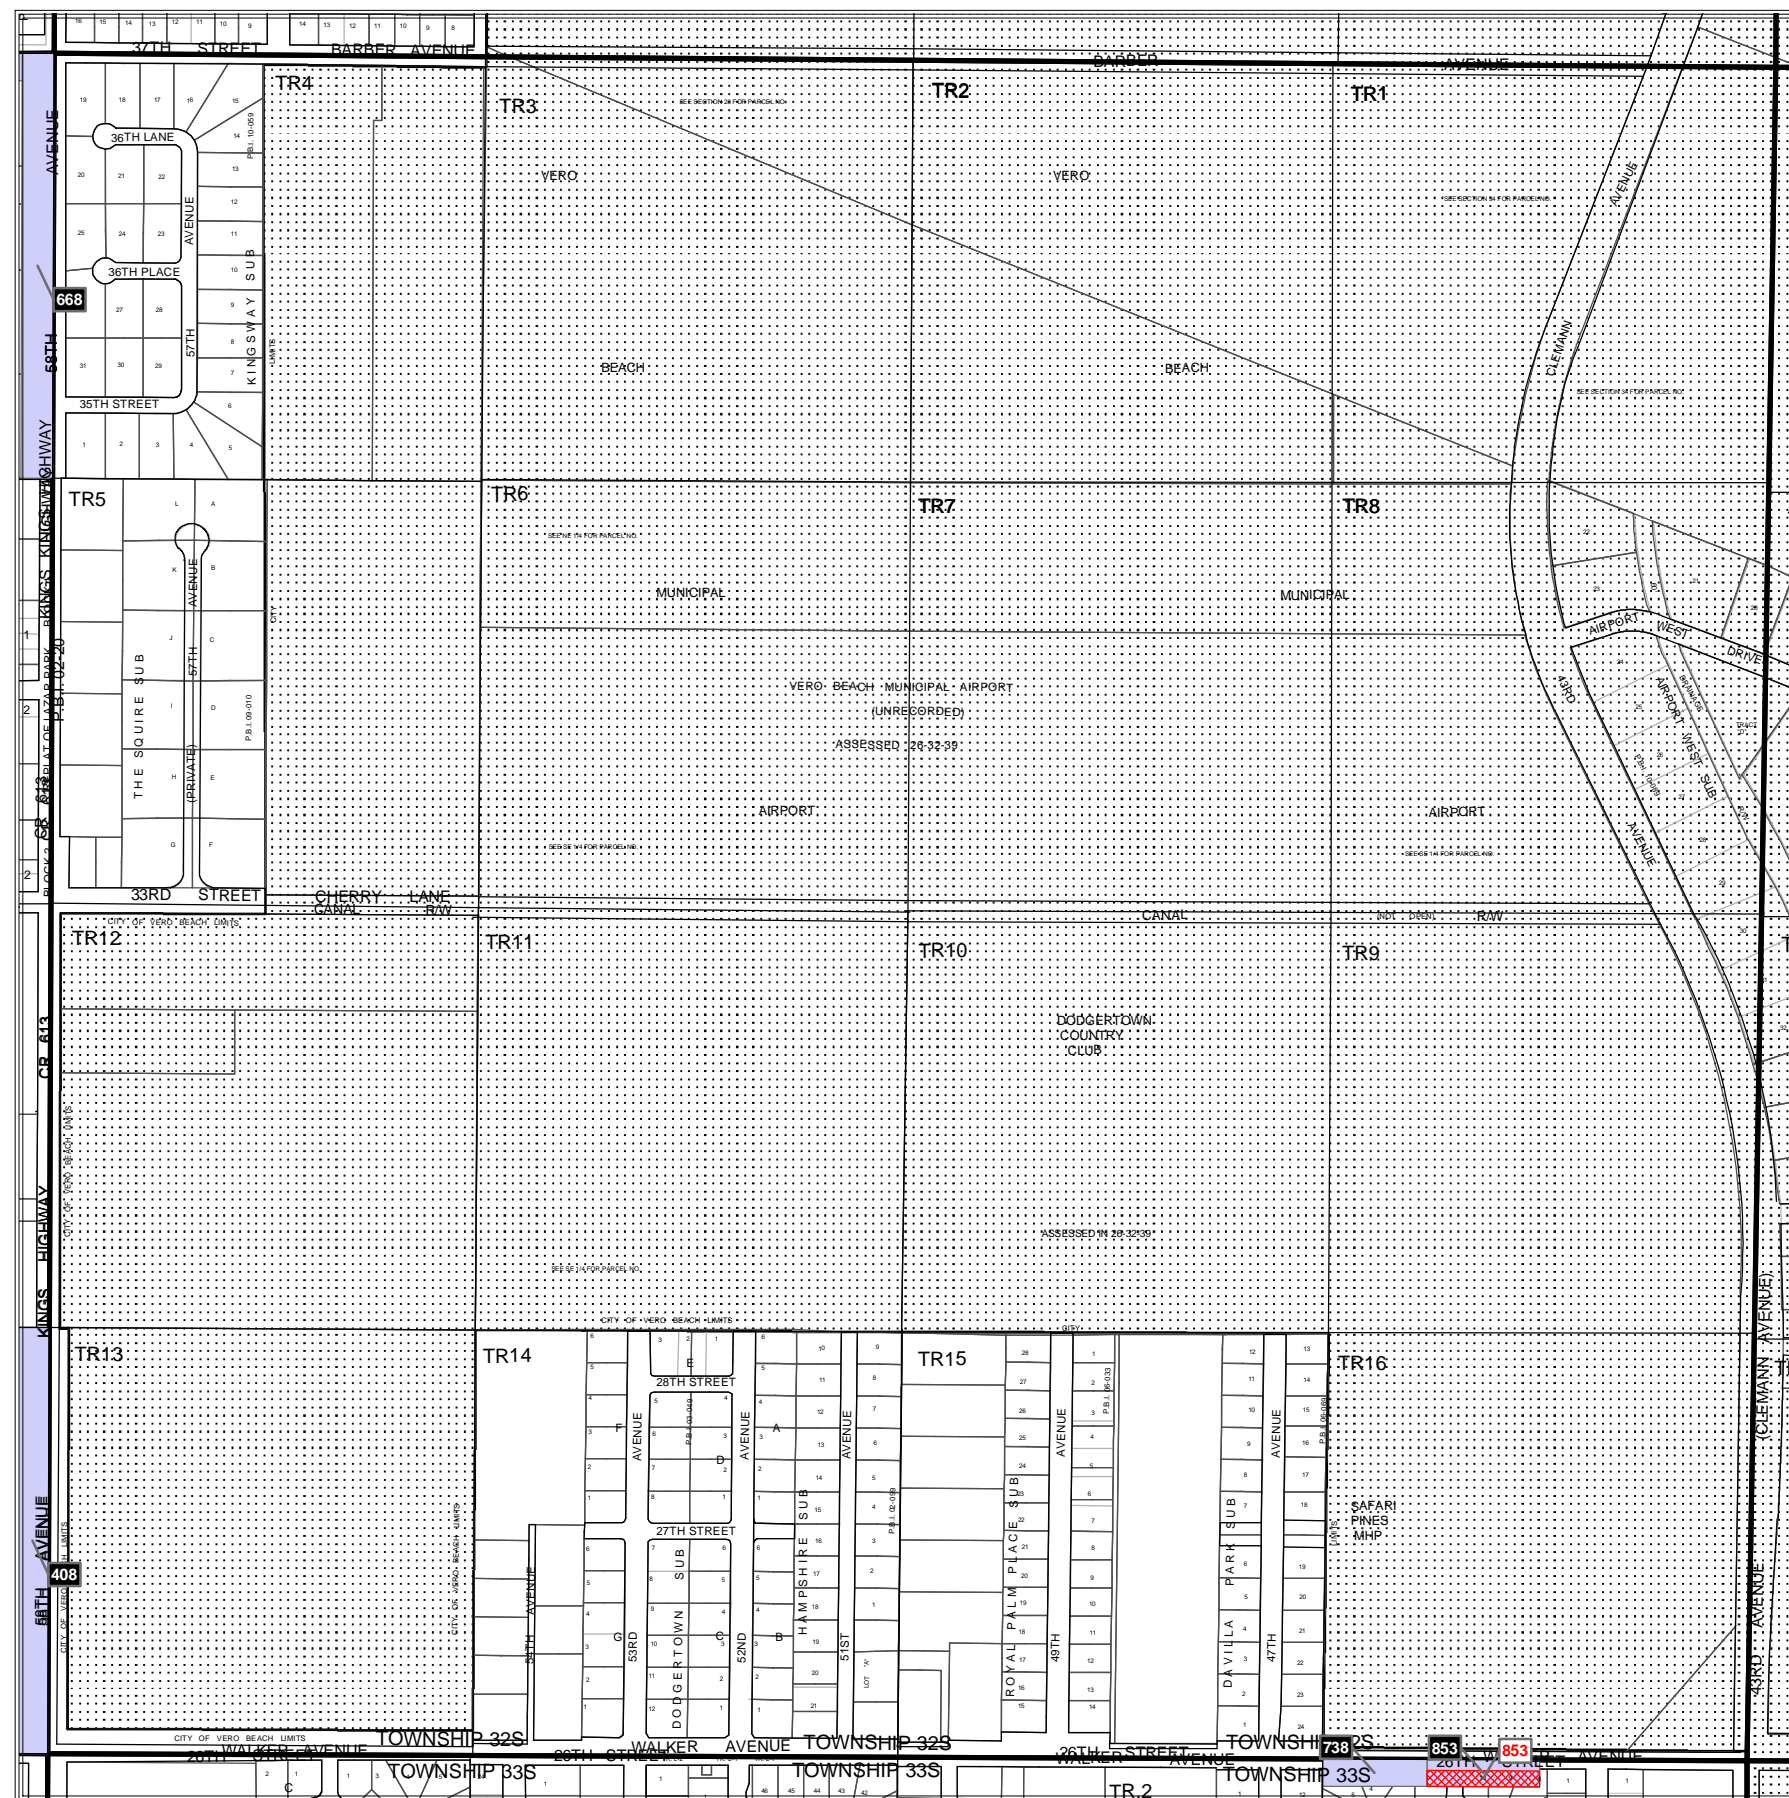

MURPHY ACT RESERVATIONS AND RELEASES

Section 33 Township 32 South Range 39 East

Legend

- Right of Way Reservation
- Right of Way Release
- Municipality
- Release Deed Number
- Reservation Deed Number