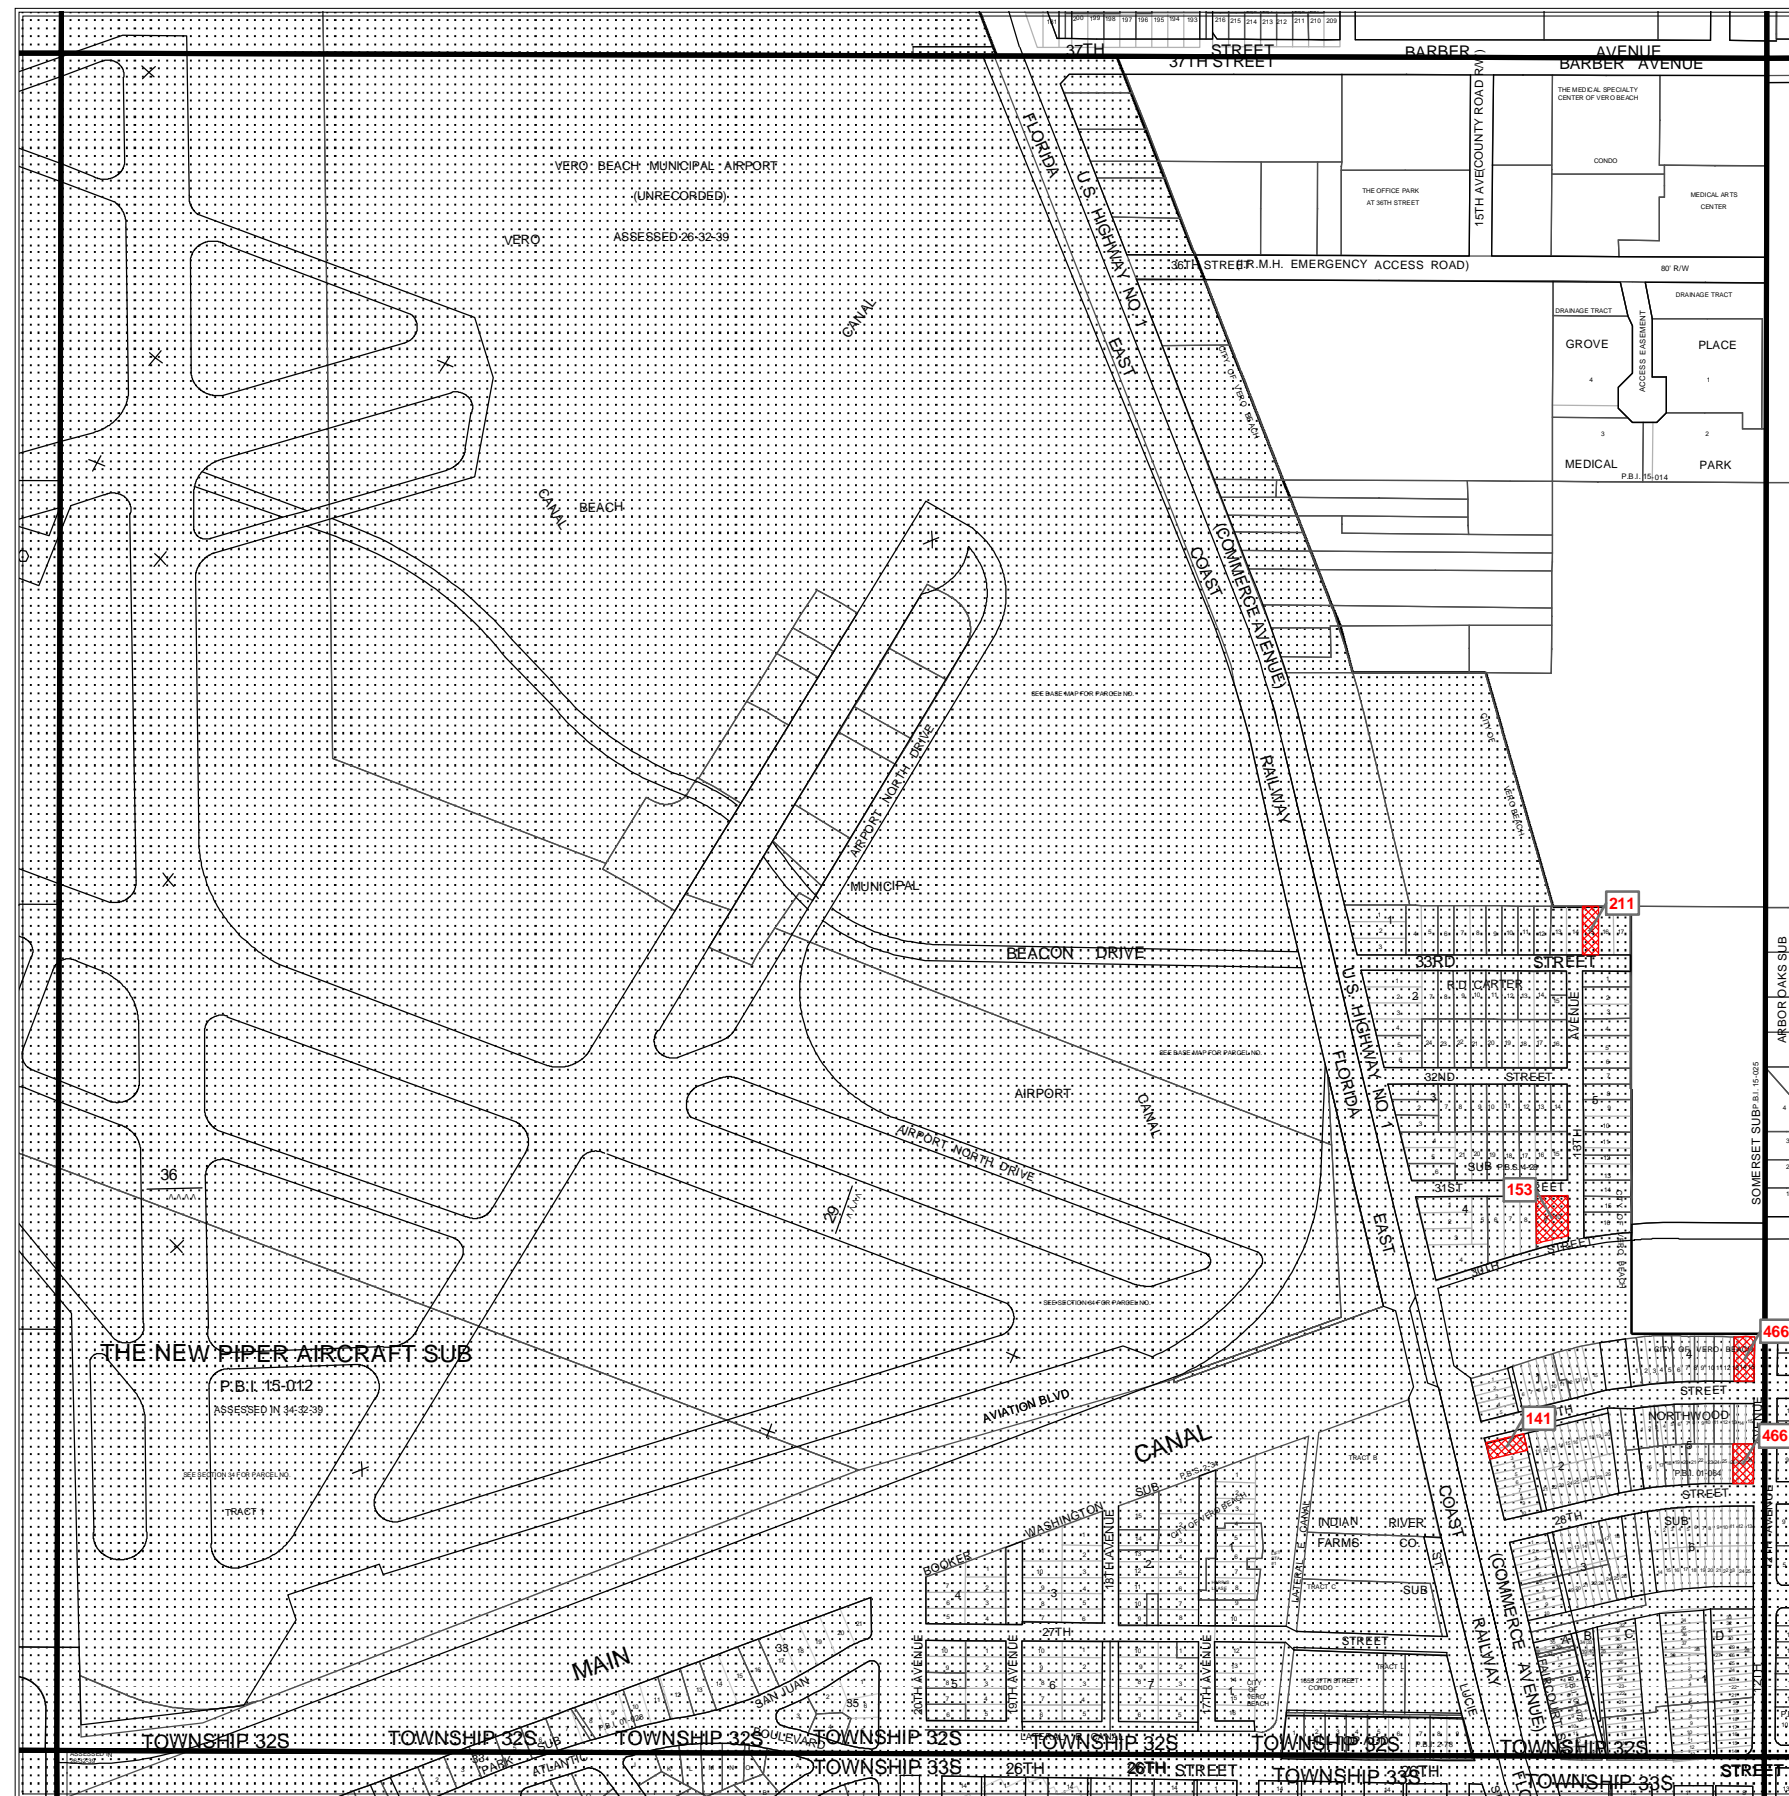

MURPHY ACT RESERVATIONS AND RELEASES

Section 35 Township 32 South Range 39 East

Legend

- Right of Way Reservation
- Right of Way Release
- Municipality
- Release Deed Number
- Reservation Deed Number