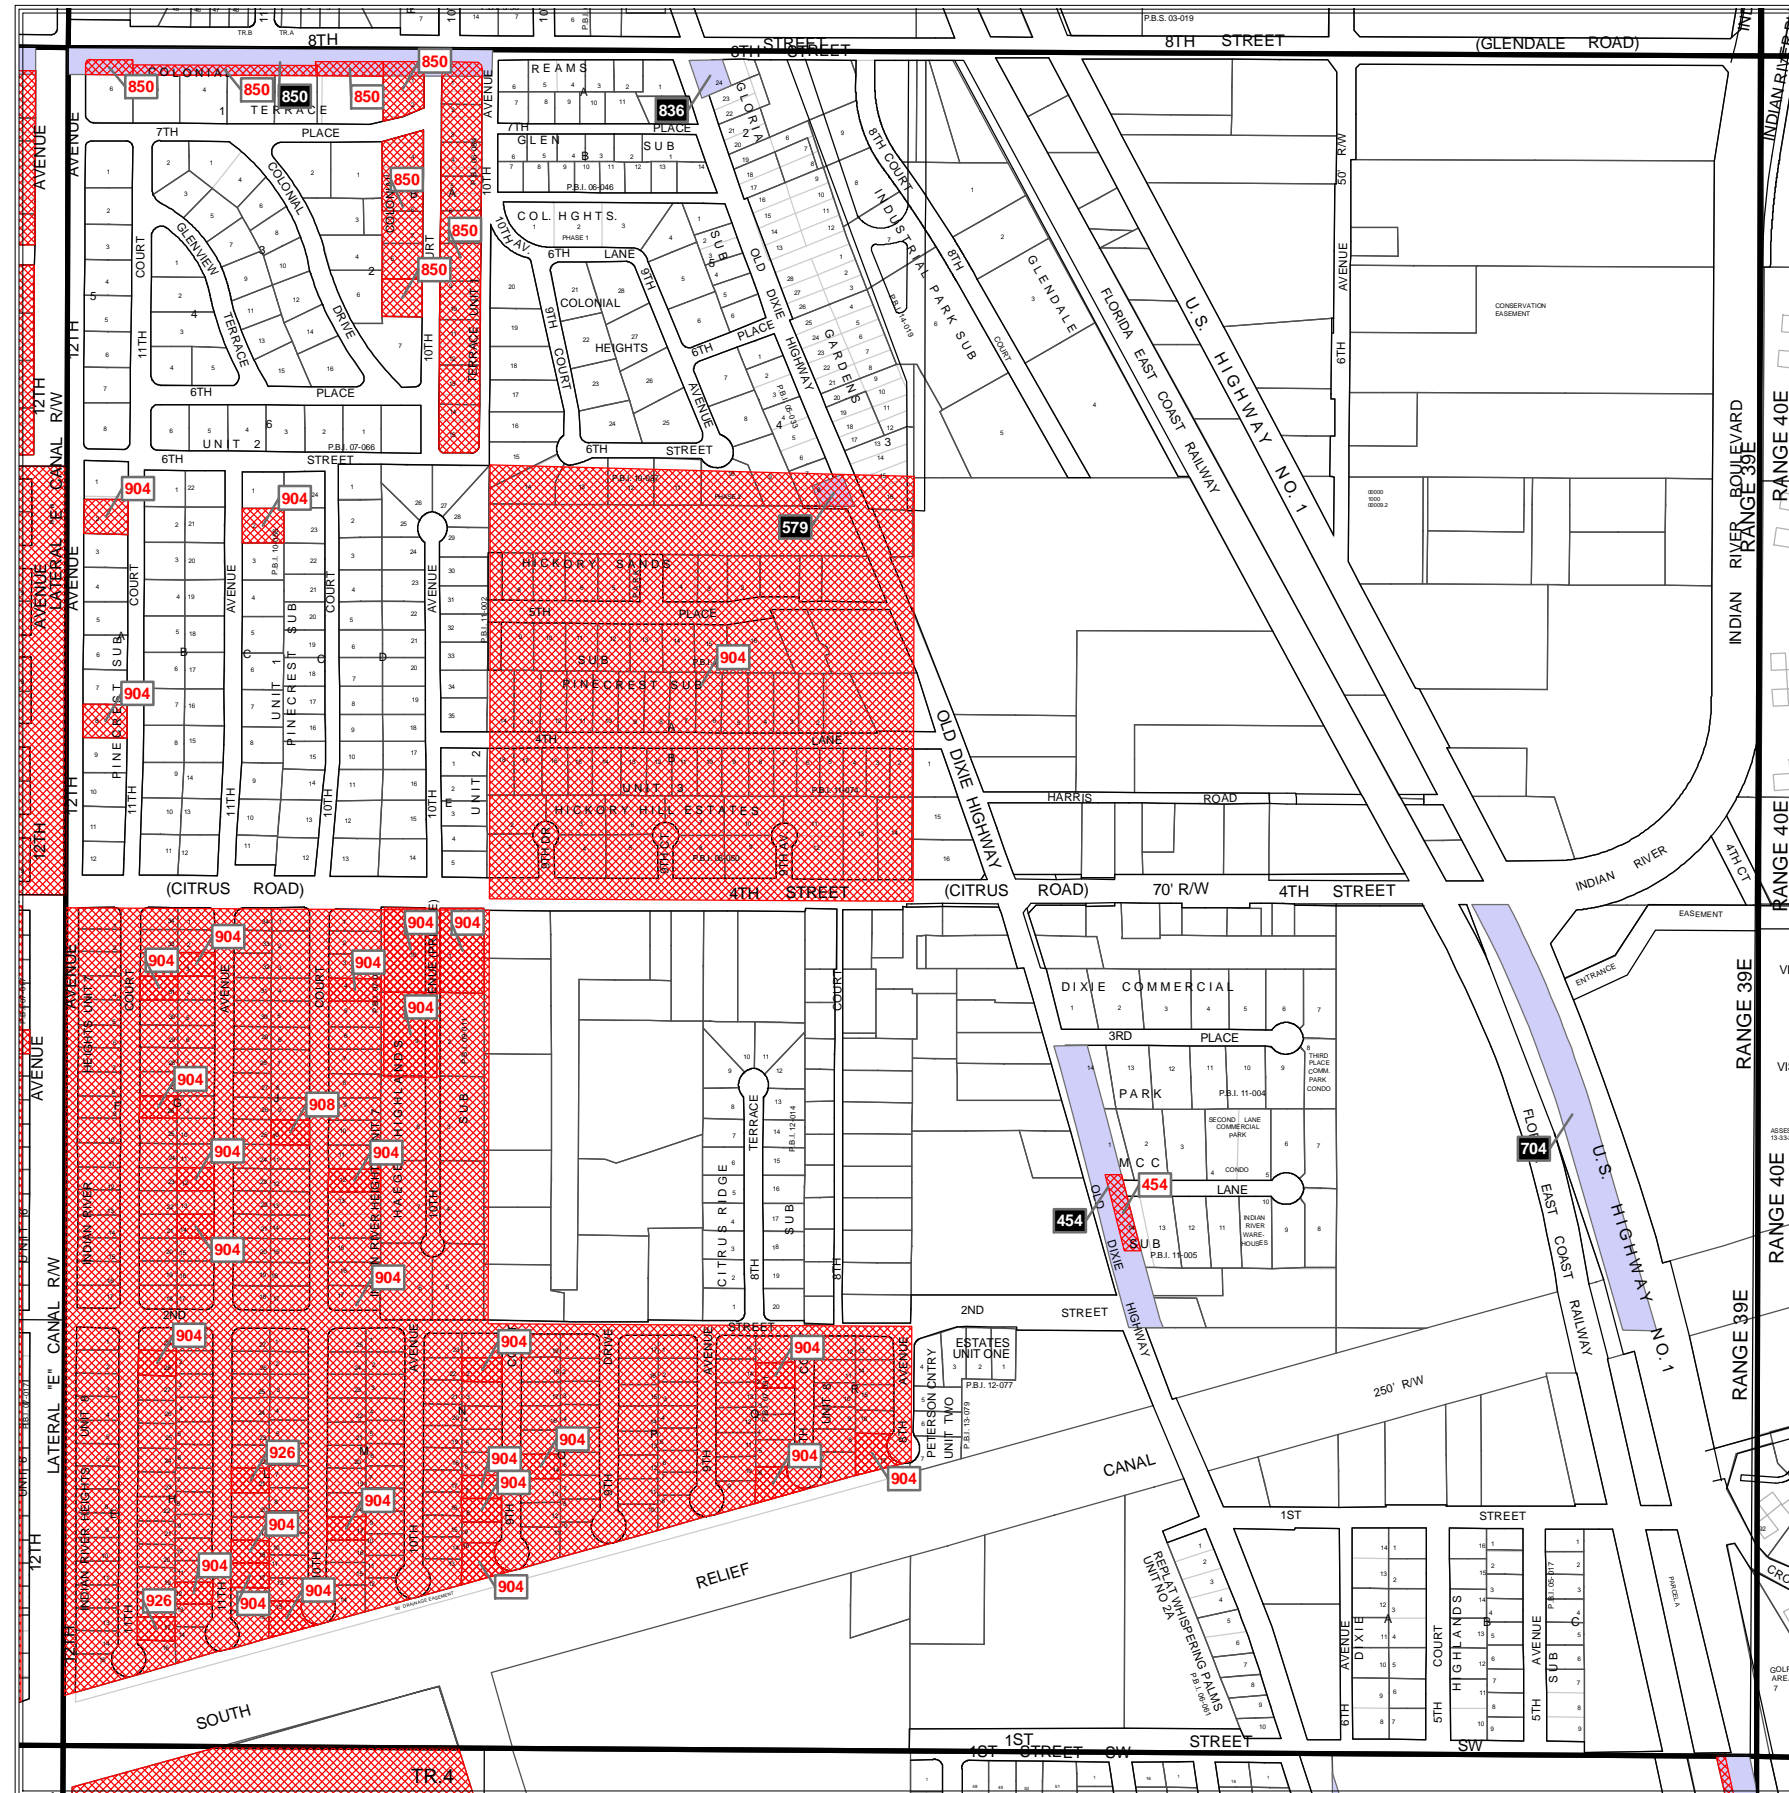

MURPHY ACT RESERVATIONS AND RELEASES

Section 13 Township 33 South Range 39 East

Legend

- Right of Way Reservation
- Right of Way Release
- Municipality
- Release Deed Number
- Reservation Deed Number

N