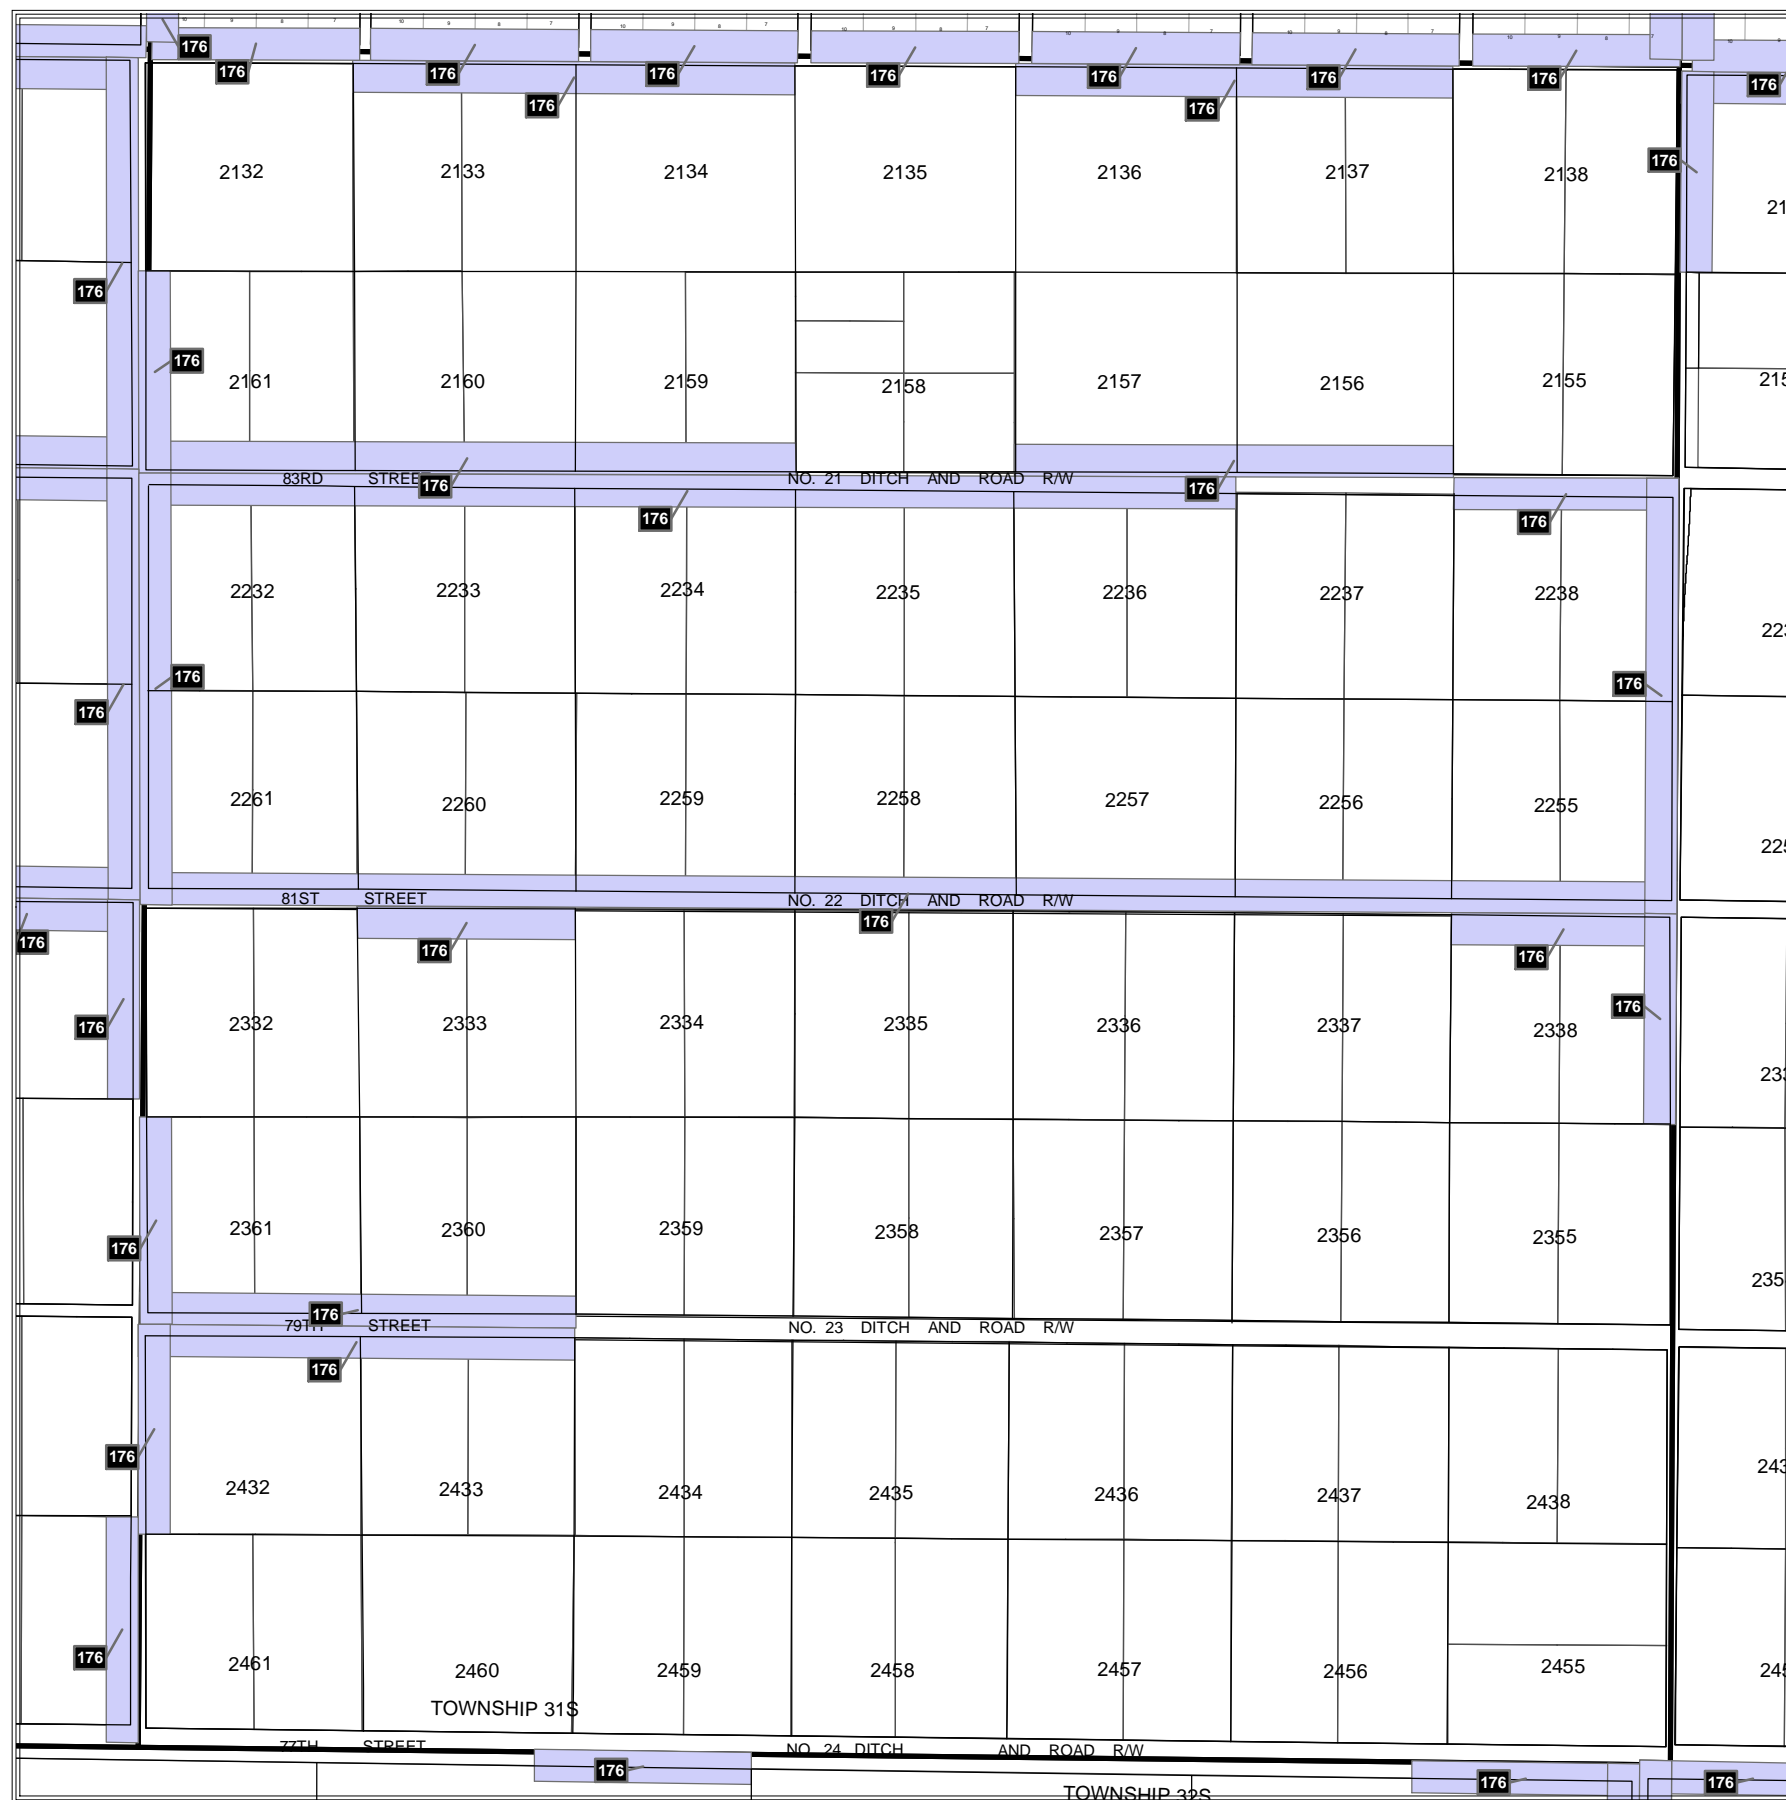

N

MURPHY ACT RESERVATIONS AND RELEASES

Section 35 Township 31 South Range 37 East

Legend

-  Right of Way Reservation
-  Right of Way Release
-  Municipality
-  Release Deed Number
-  Reservation Deed Number