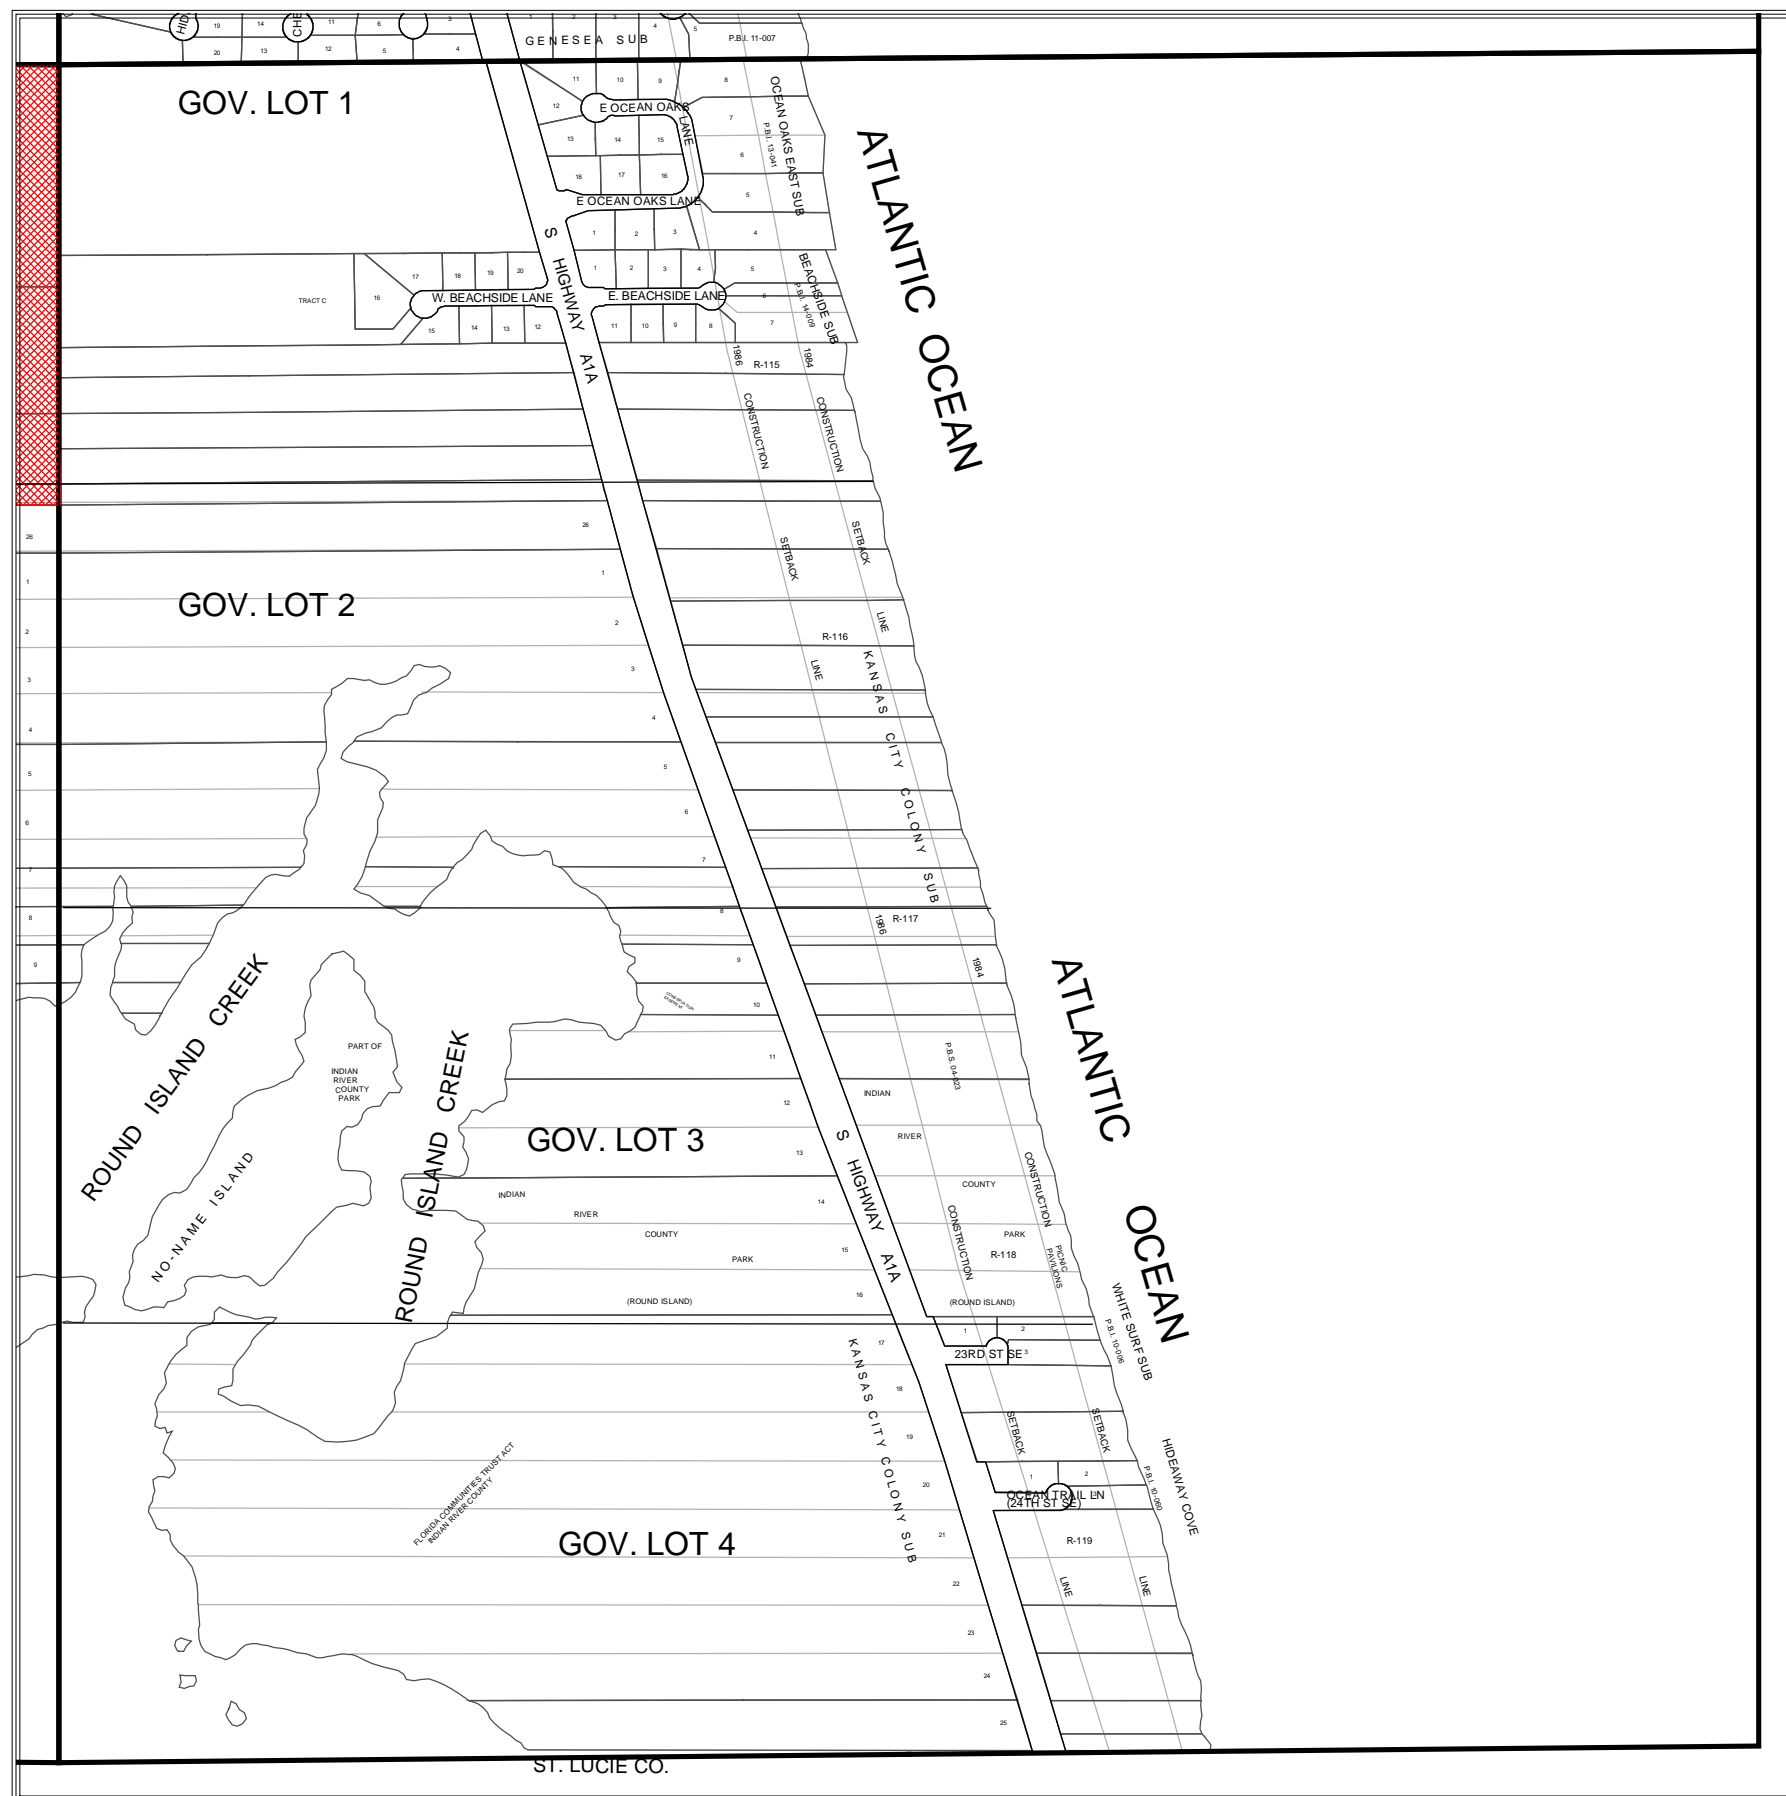

N

MURPHY ACT RESERVATIONS AND RELEASES

Section 34
Township 33 South
Range 40 East

Legend

-  Right of Way Reservation
-  Right of Way Release
-  Municipality
-  Release Deed Number
-  Reservation Deed Number