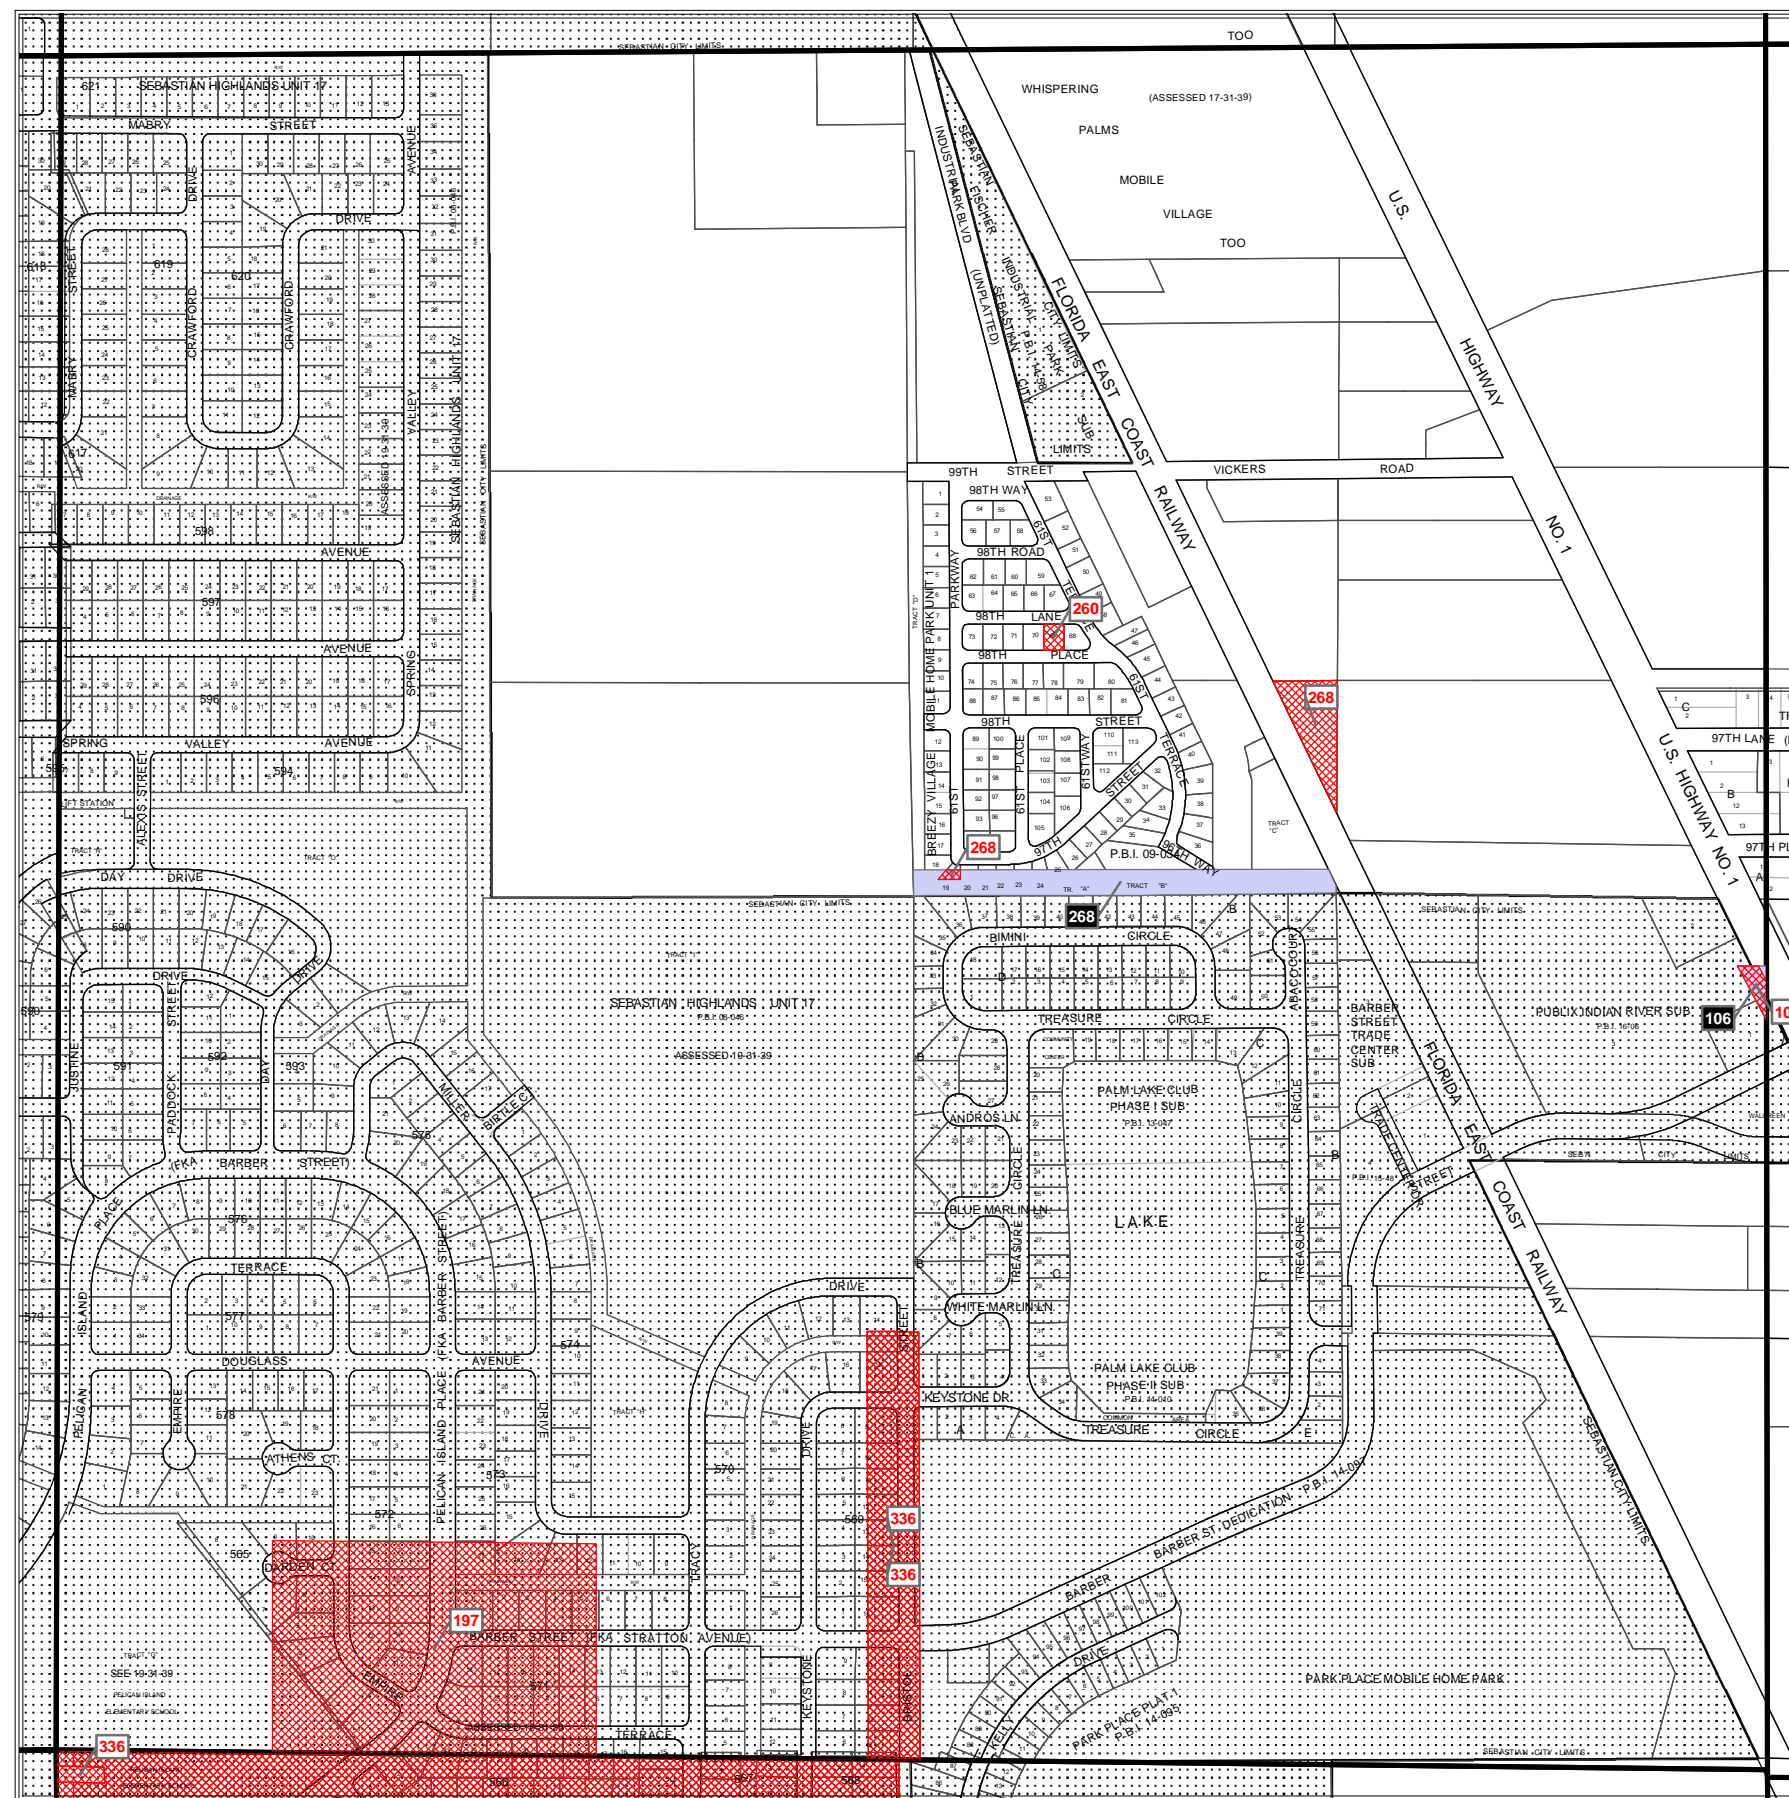

MURPHY ACT RESERVATIONS AND RELEASES

Section 20 Township 31 South Range 39 East

Legend

- Right of Way Reservation
- Right of Way Release
- Municipality
- Release Deed Number
- Reservation Deed Number

N

Scale in Feet