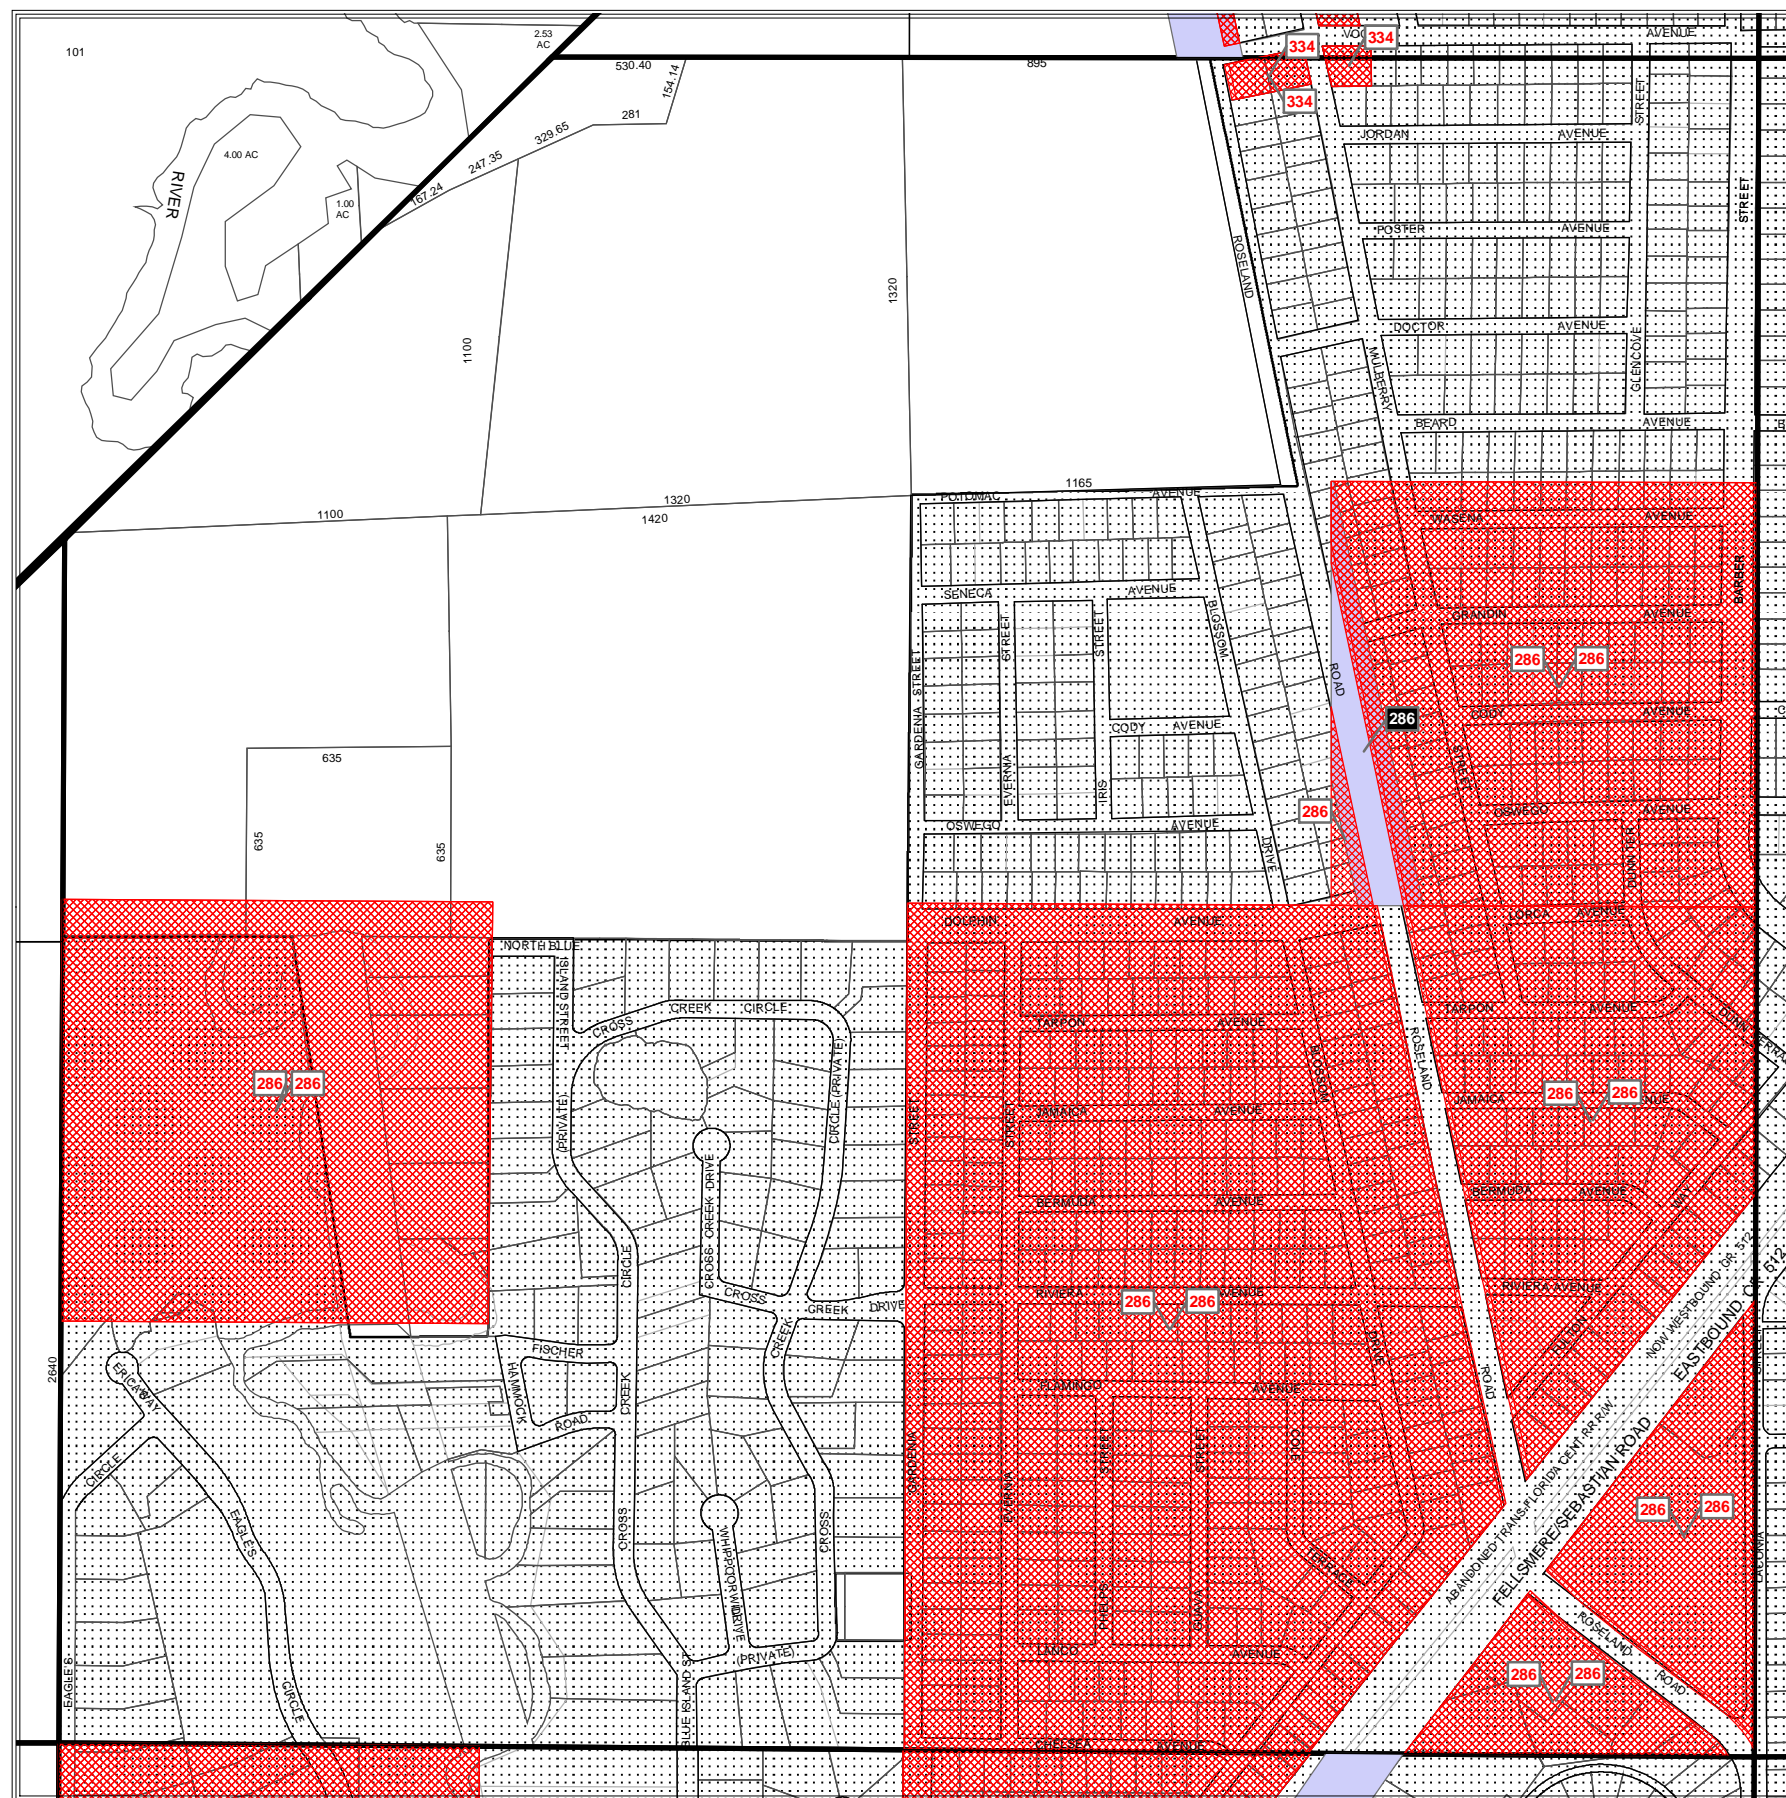

MURPHY ACT RESERVATIONS AND RELEASES

Section 14 Township 31 South Range 38 East

Legend

- Right of Way Reservation
- Right of Way Release
- Municipality
- Release Deed Number
- Reservation Deed Number