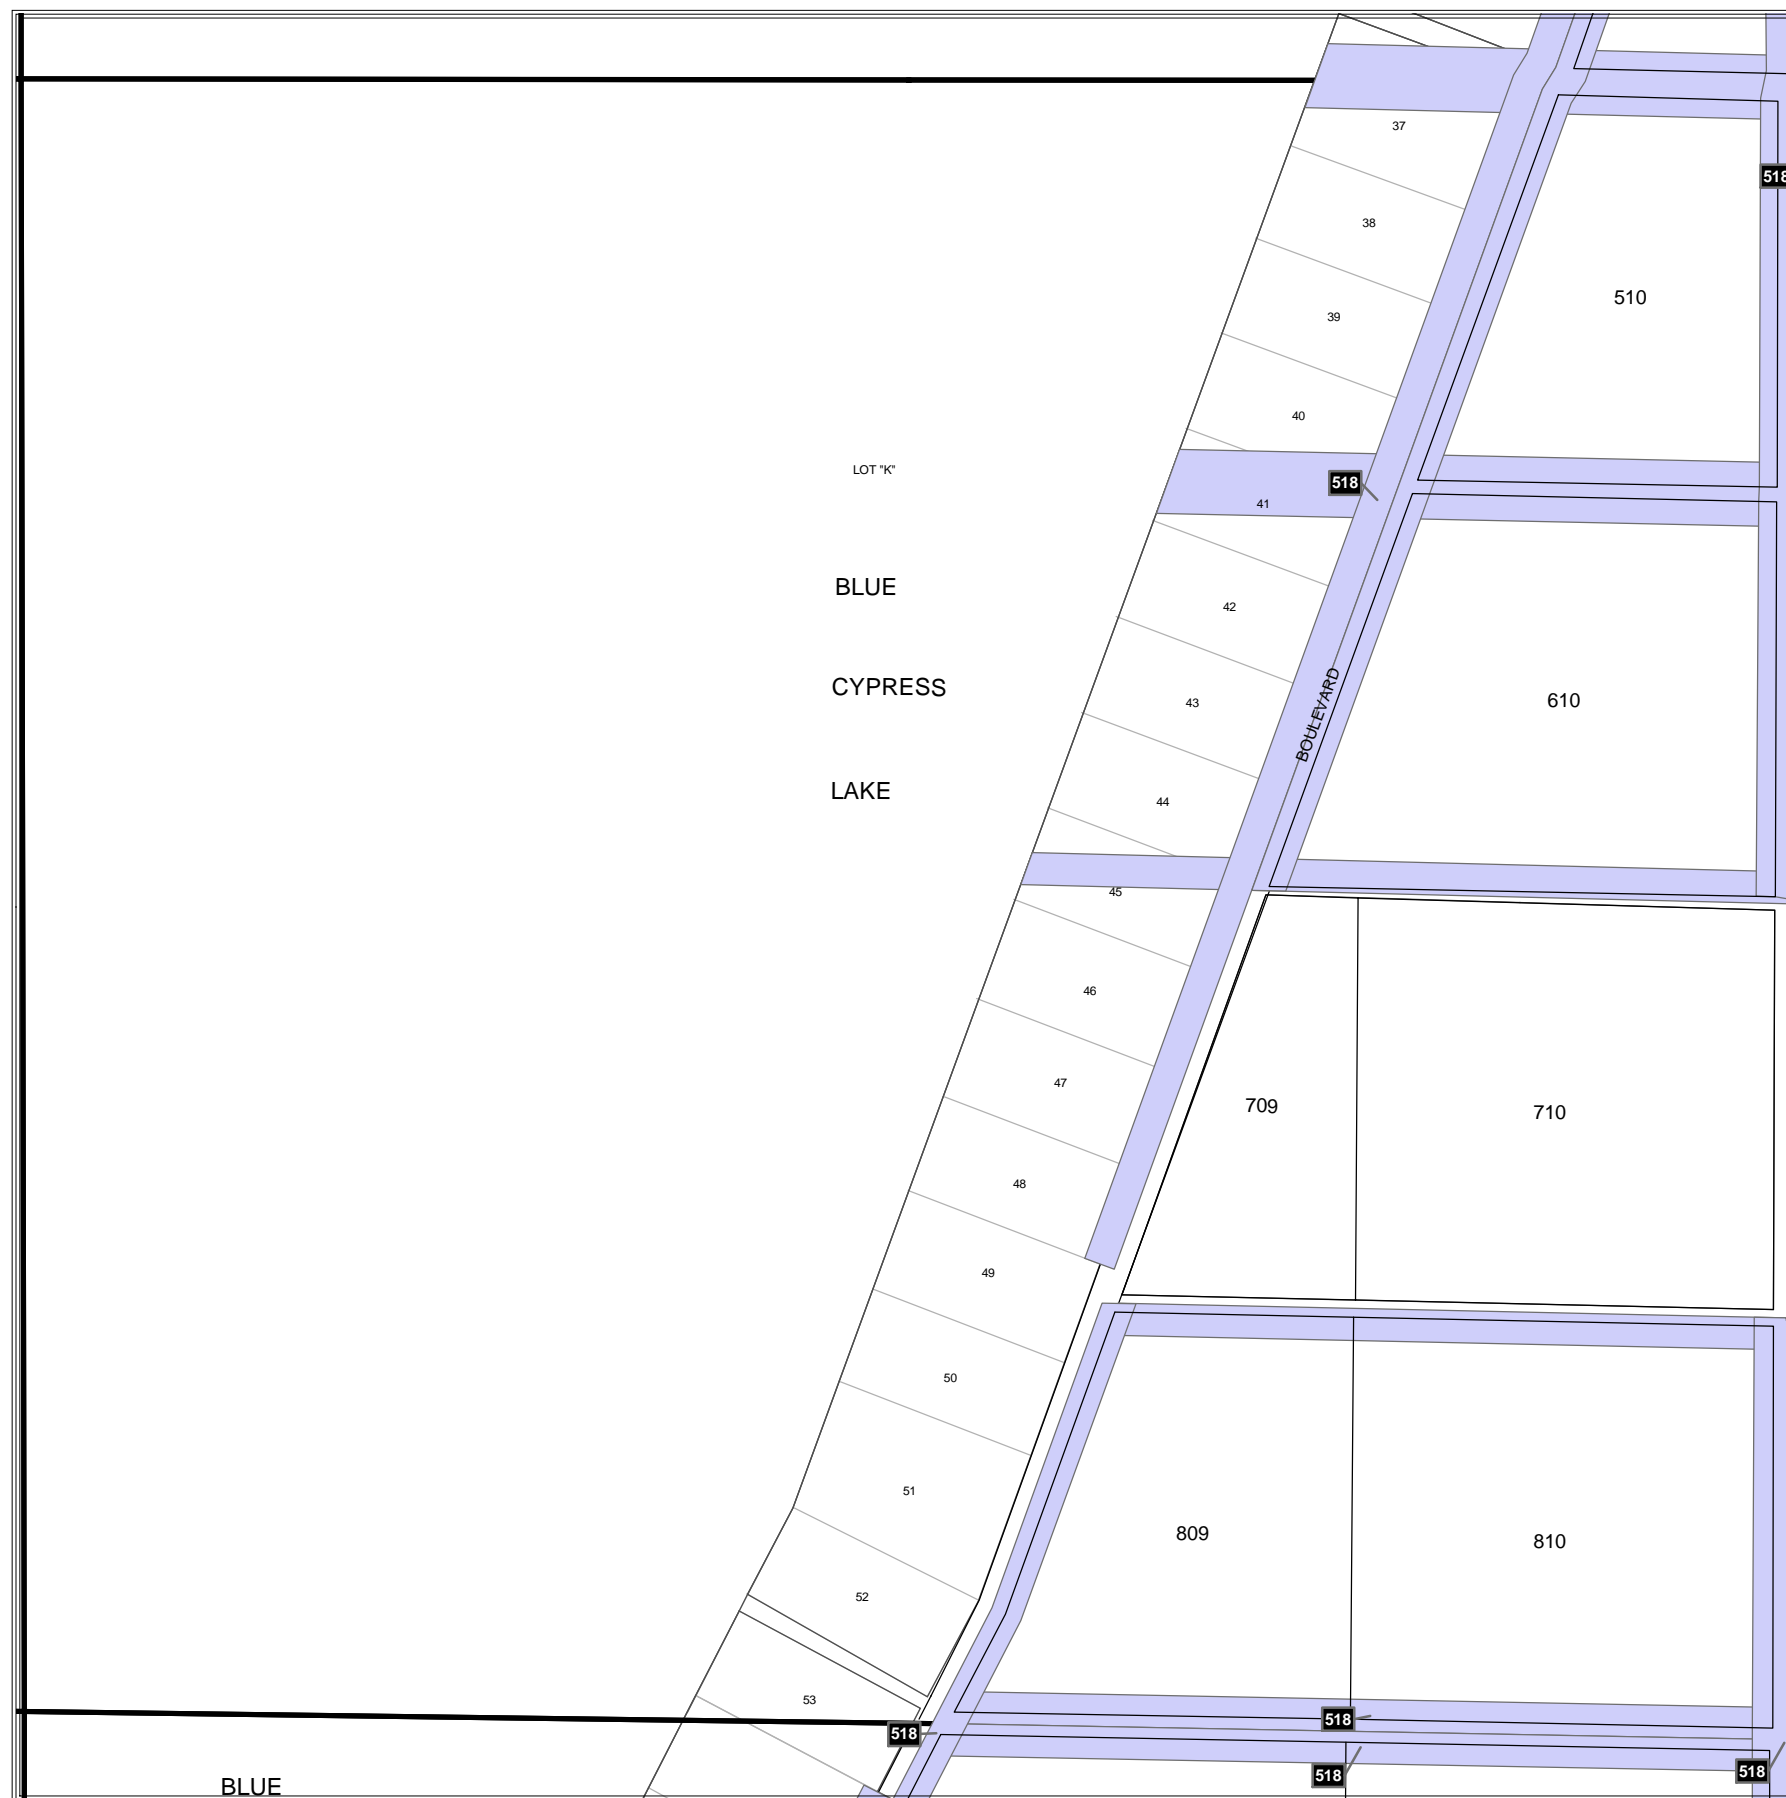

MURPHY ACT RESERVATIONS AND RELEASES

Section 09 Township 32 South Range 36 East

Legend

- Right of Way Reservation
- Right of Way Release
- Municipality
- Release Deed Number
- Reservation Deed Number

N