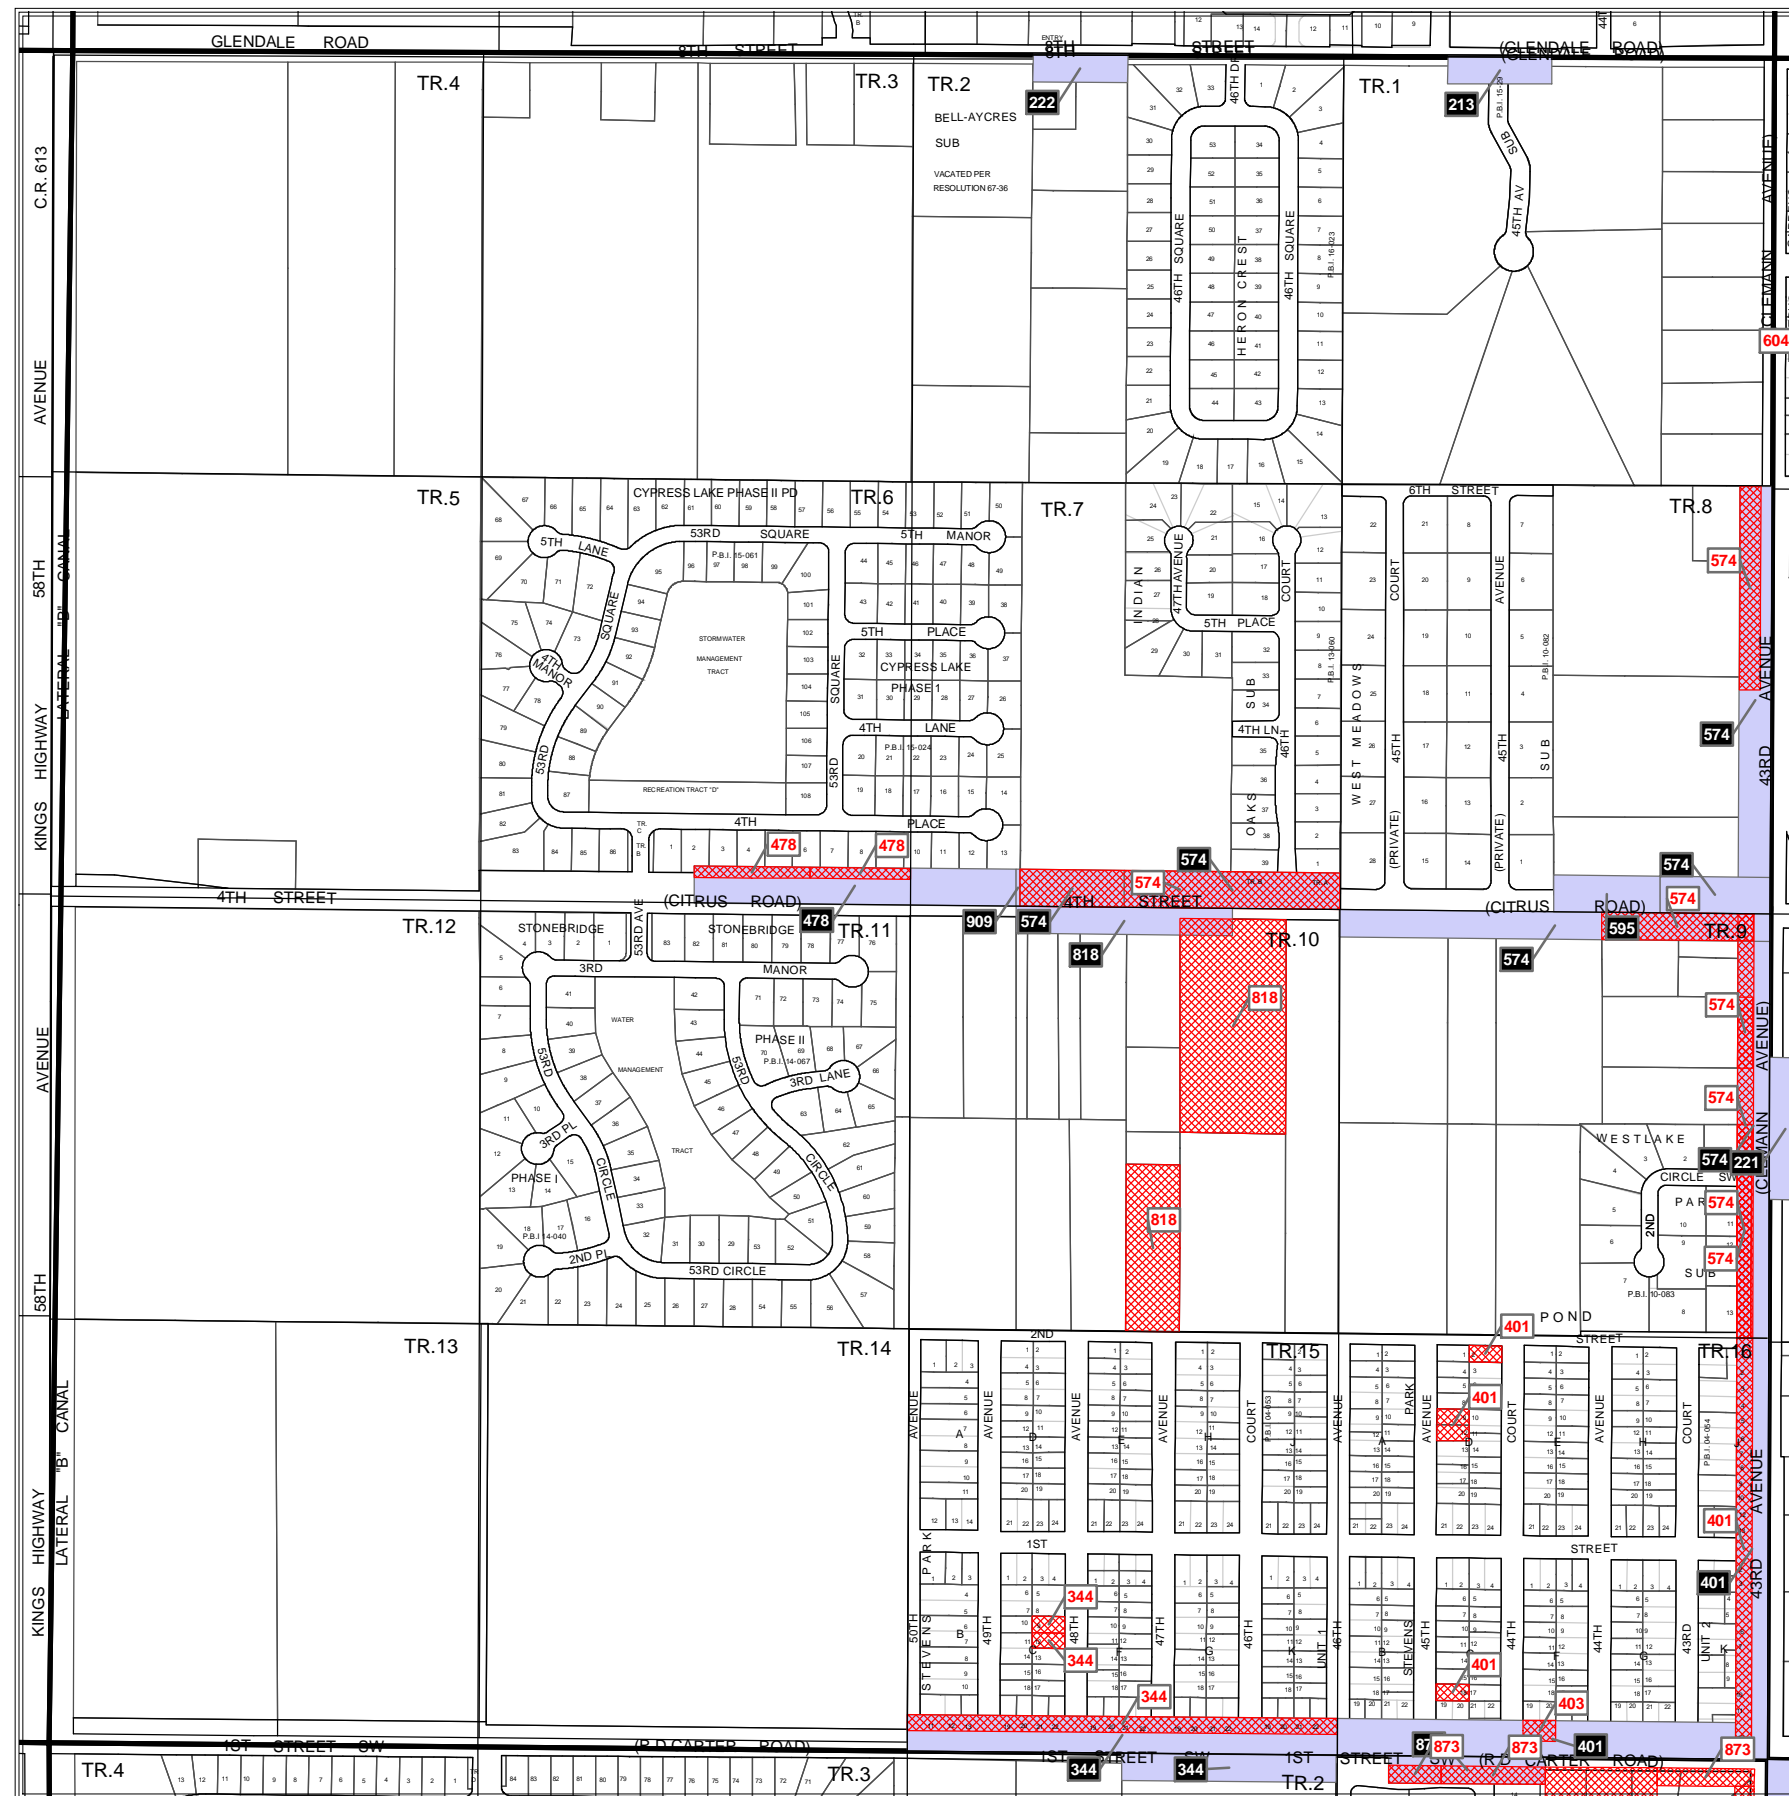

MURPHY ACT RESERVATIONS AND RELEASES

Section 16 Township 33 South Range 39 East

Legend

- Right of Way Reservation
- Right of Way Release
- Municipality
- Release Deed Number
- Reservation Deed Number

N