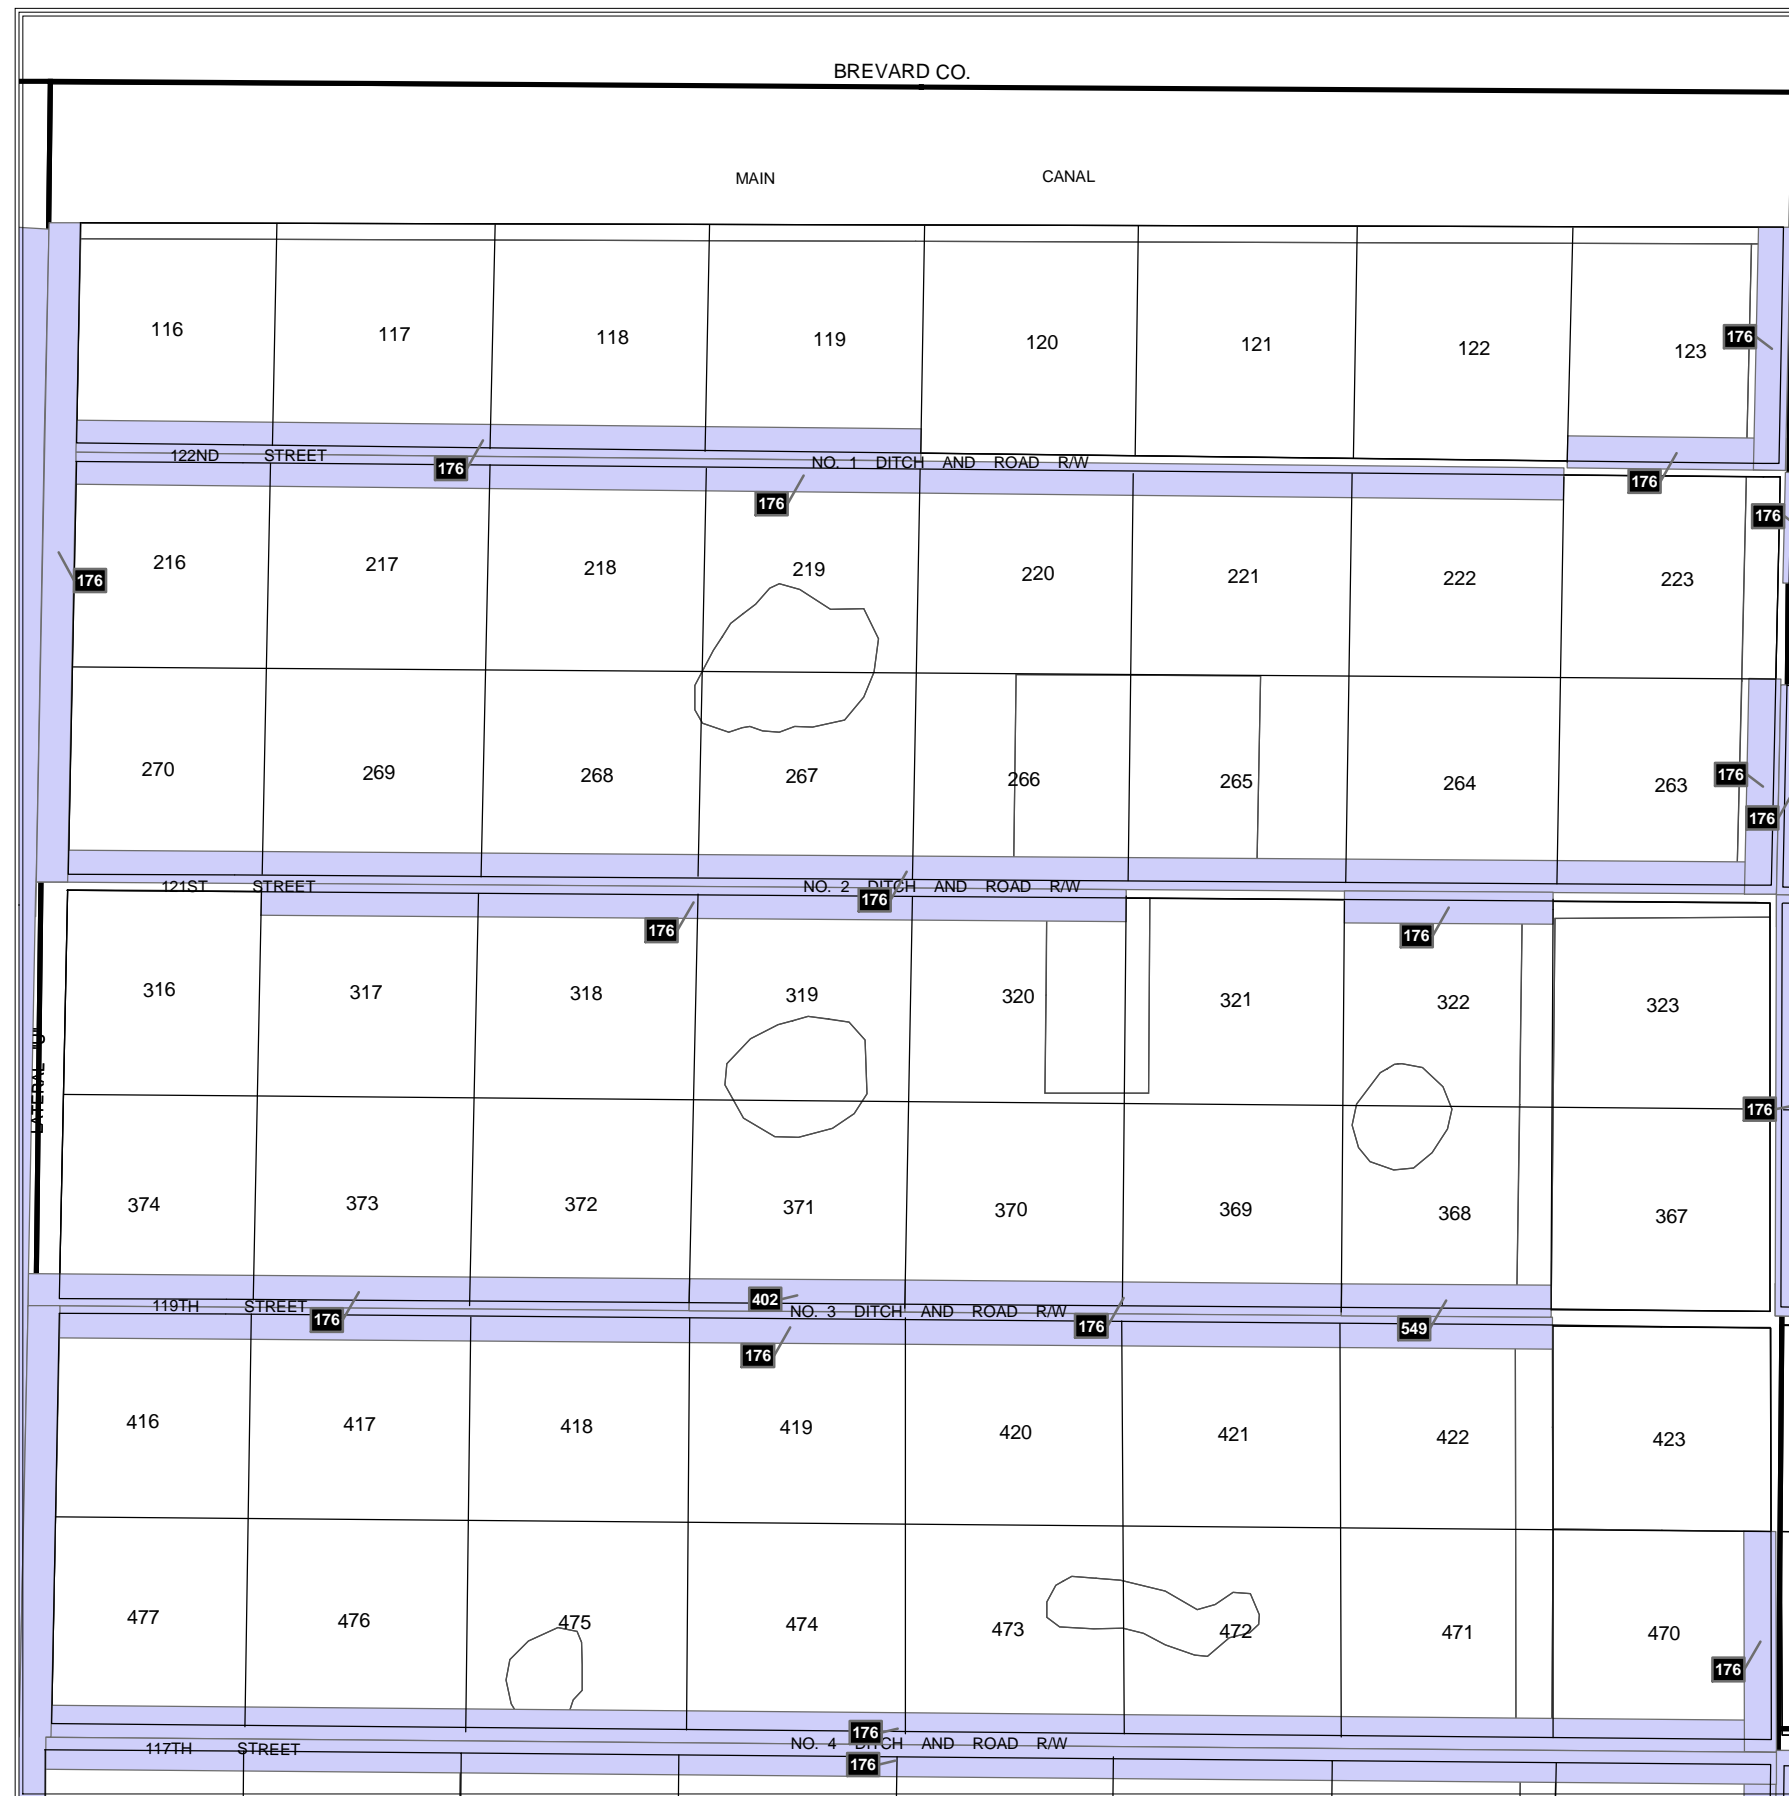

Prepared by Nick Miller, Inc.

Map Date: Dec 03, 2003

MURPHY ACT RESERVATIONS AND RELEASES

Section 03 Township 31 South Range 37 East

Legend

- Right of Way Reservation
- Right of Way Release
- Municipality
- Release Deed Number
- Reservation Deed Number