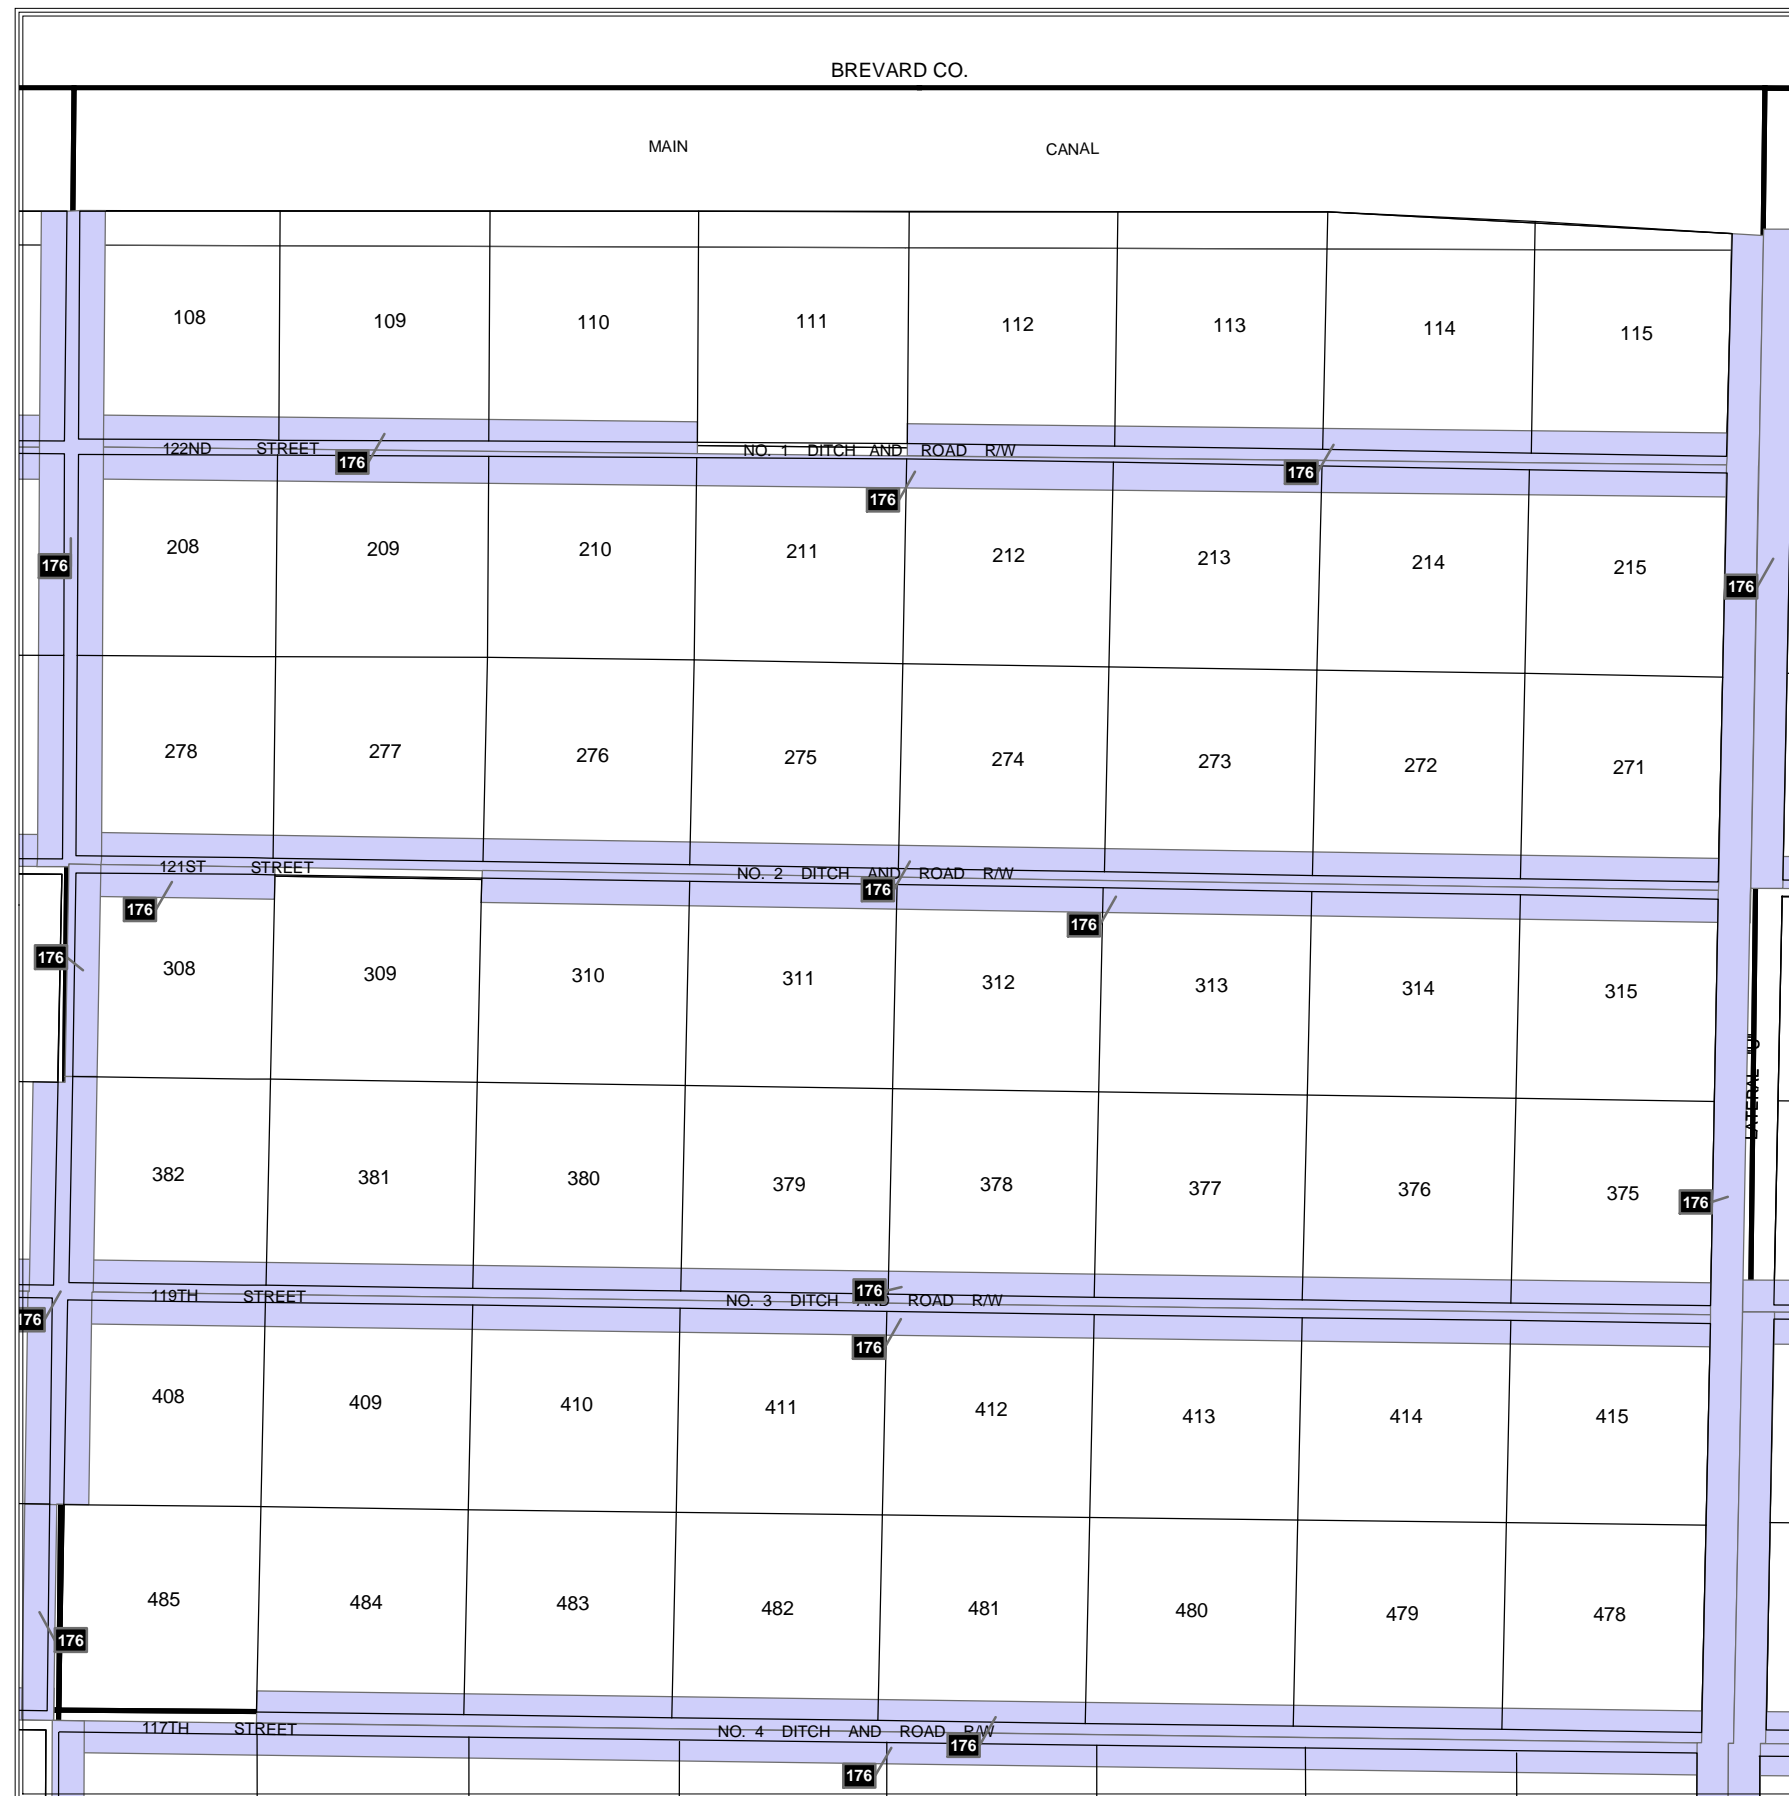

MURPHY ACT RESERVATIONS AND RELEASES

Section 04 Township 31 South Range 37 East

Legend

-  Right of Way Reservation
-  Right of Way Release
-  Municipality
-  Release Deed Number
-  Reservation Deed Number