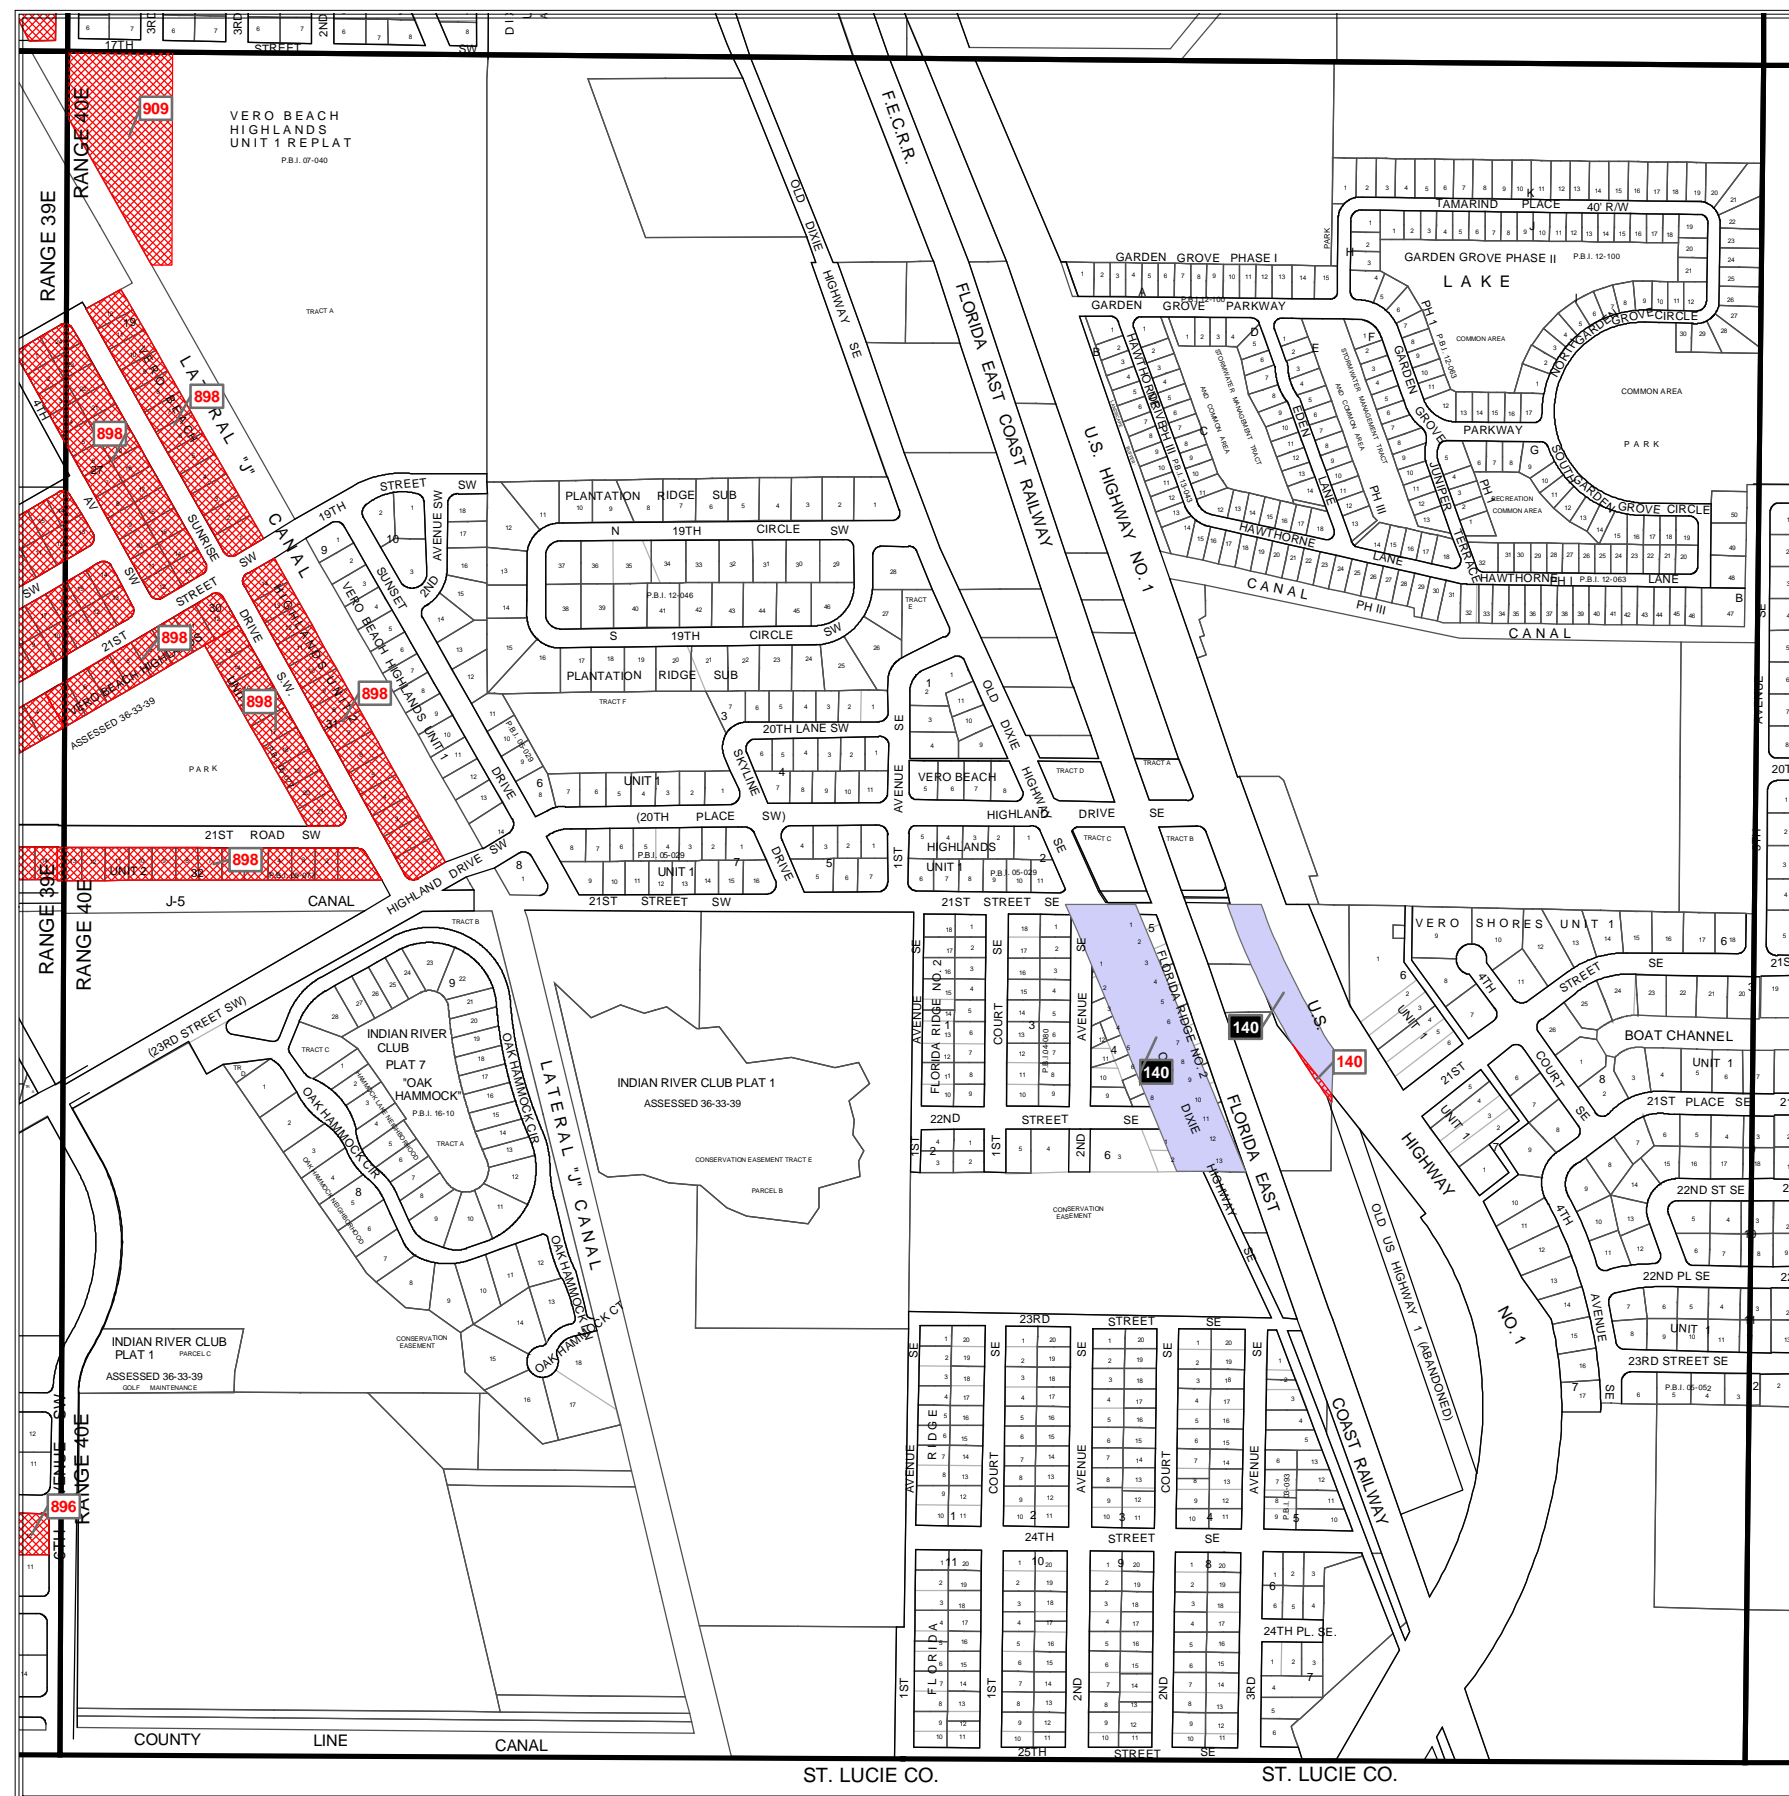

MURPHY ACT RESERVATIONS AND RELEASES

Section 31 Township 33 South Range 40 East

Legend

- Right of Way Reservation
- Right of Way Release
- Municipality
- Release Deed Number
- Reservation Deed Number

N