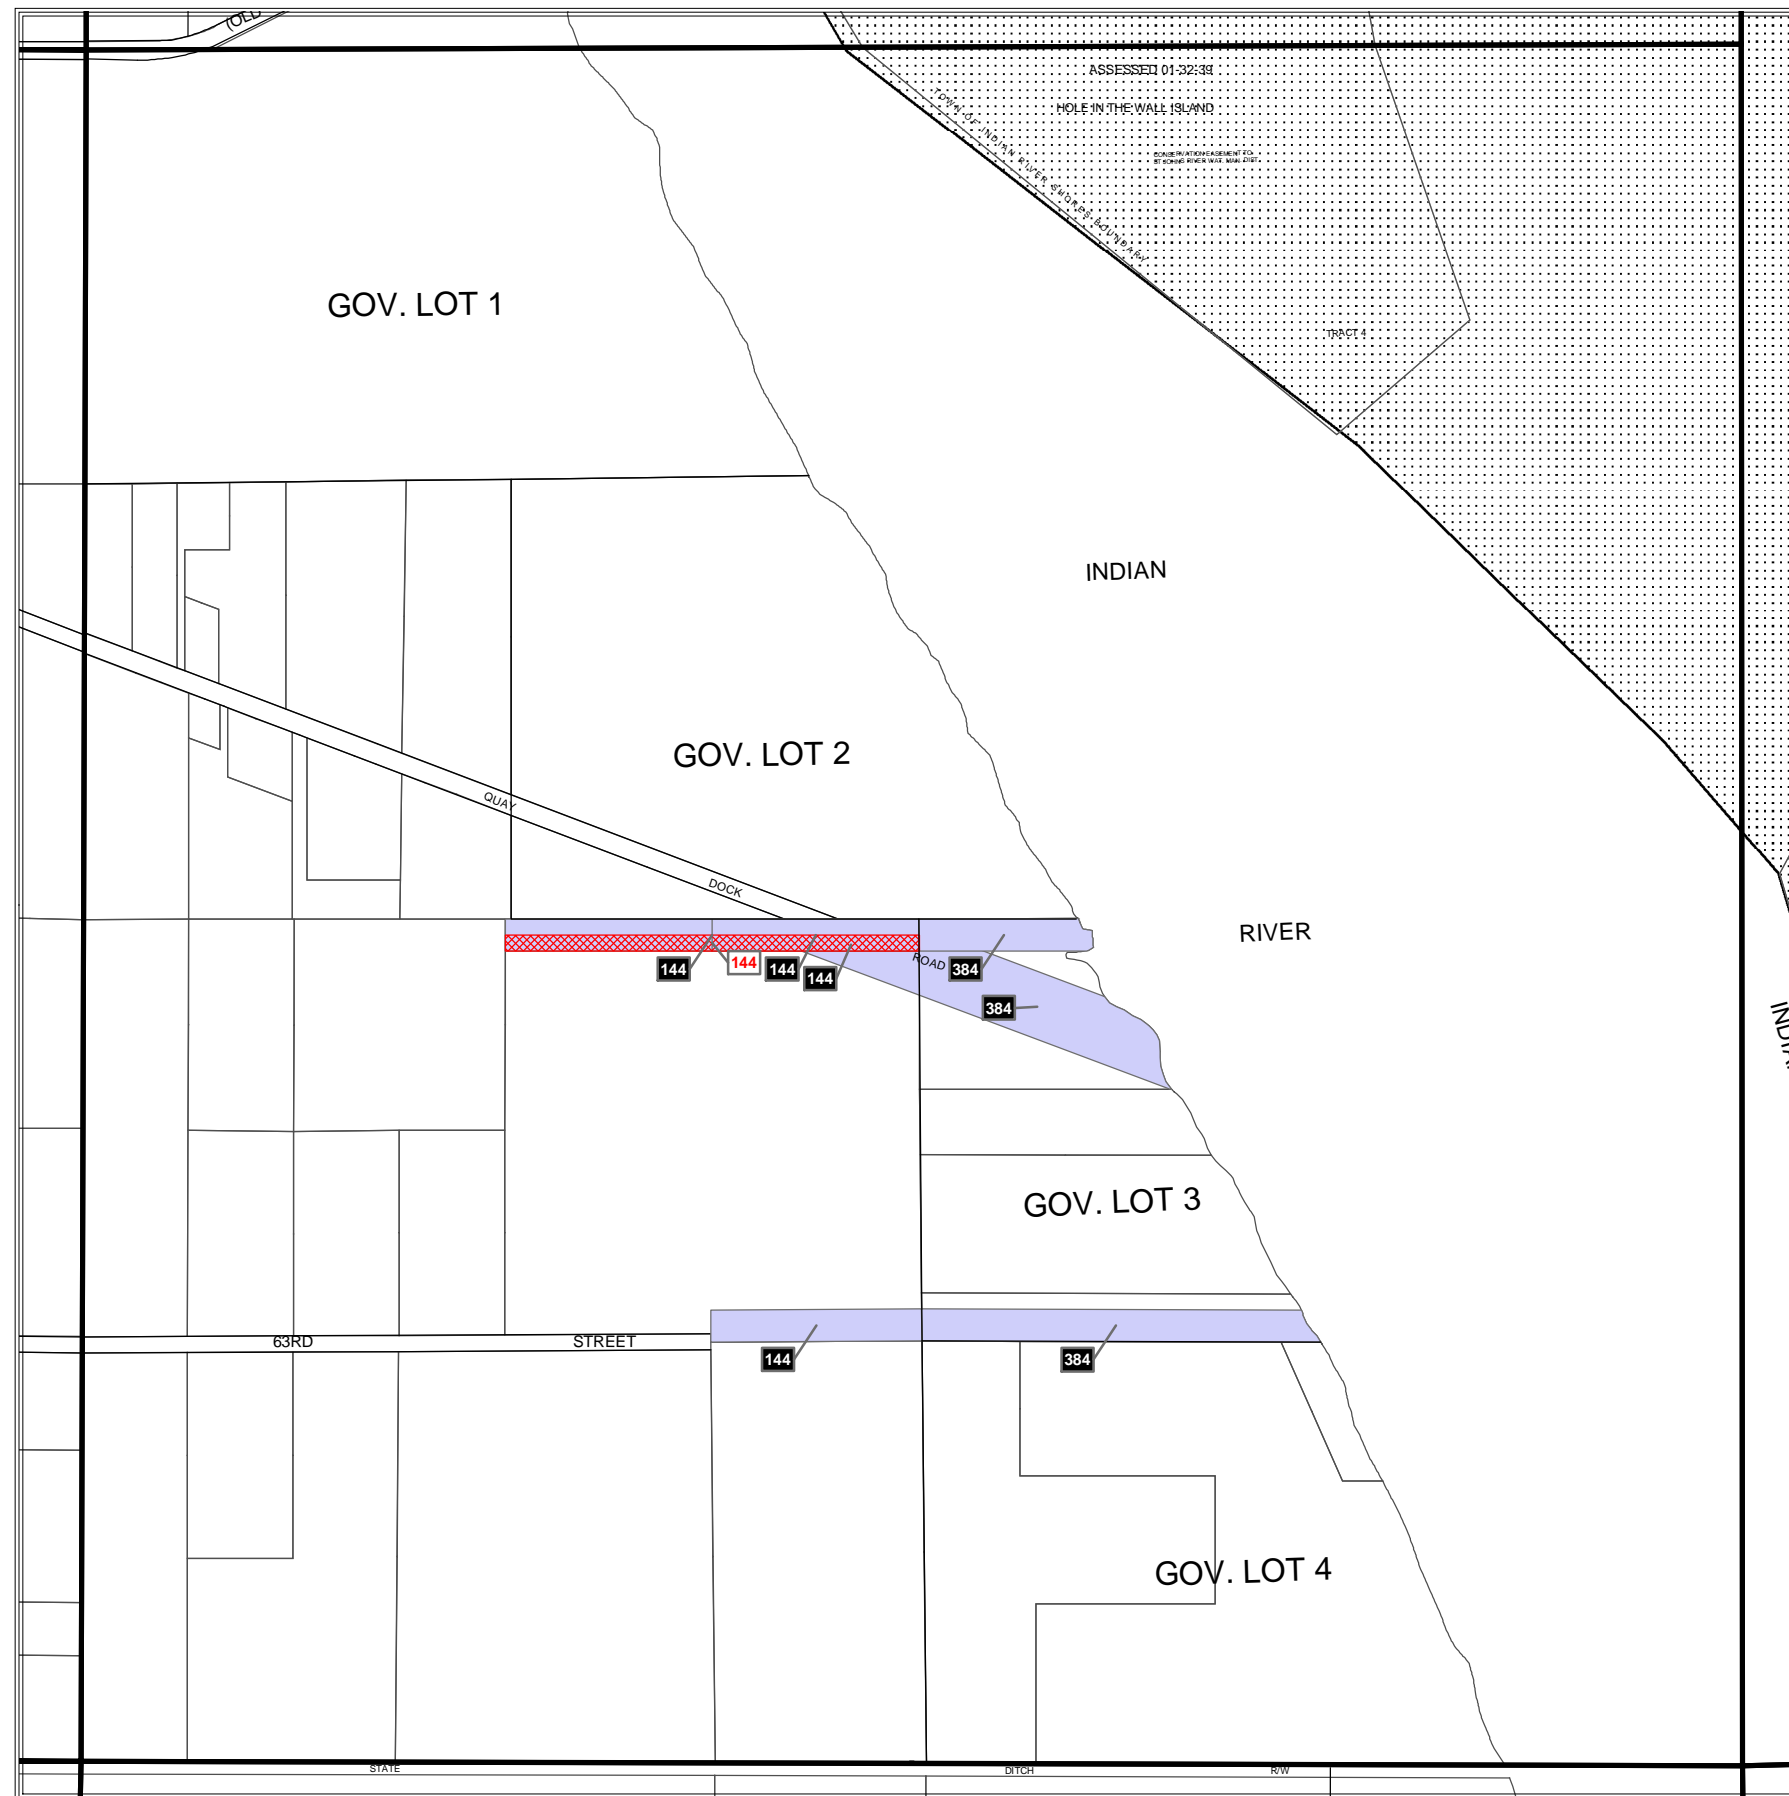

MURPHY ACT RESERVATIONS AND RELEASES

Section 11 Township 32 South Range 39 East