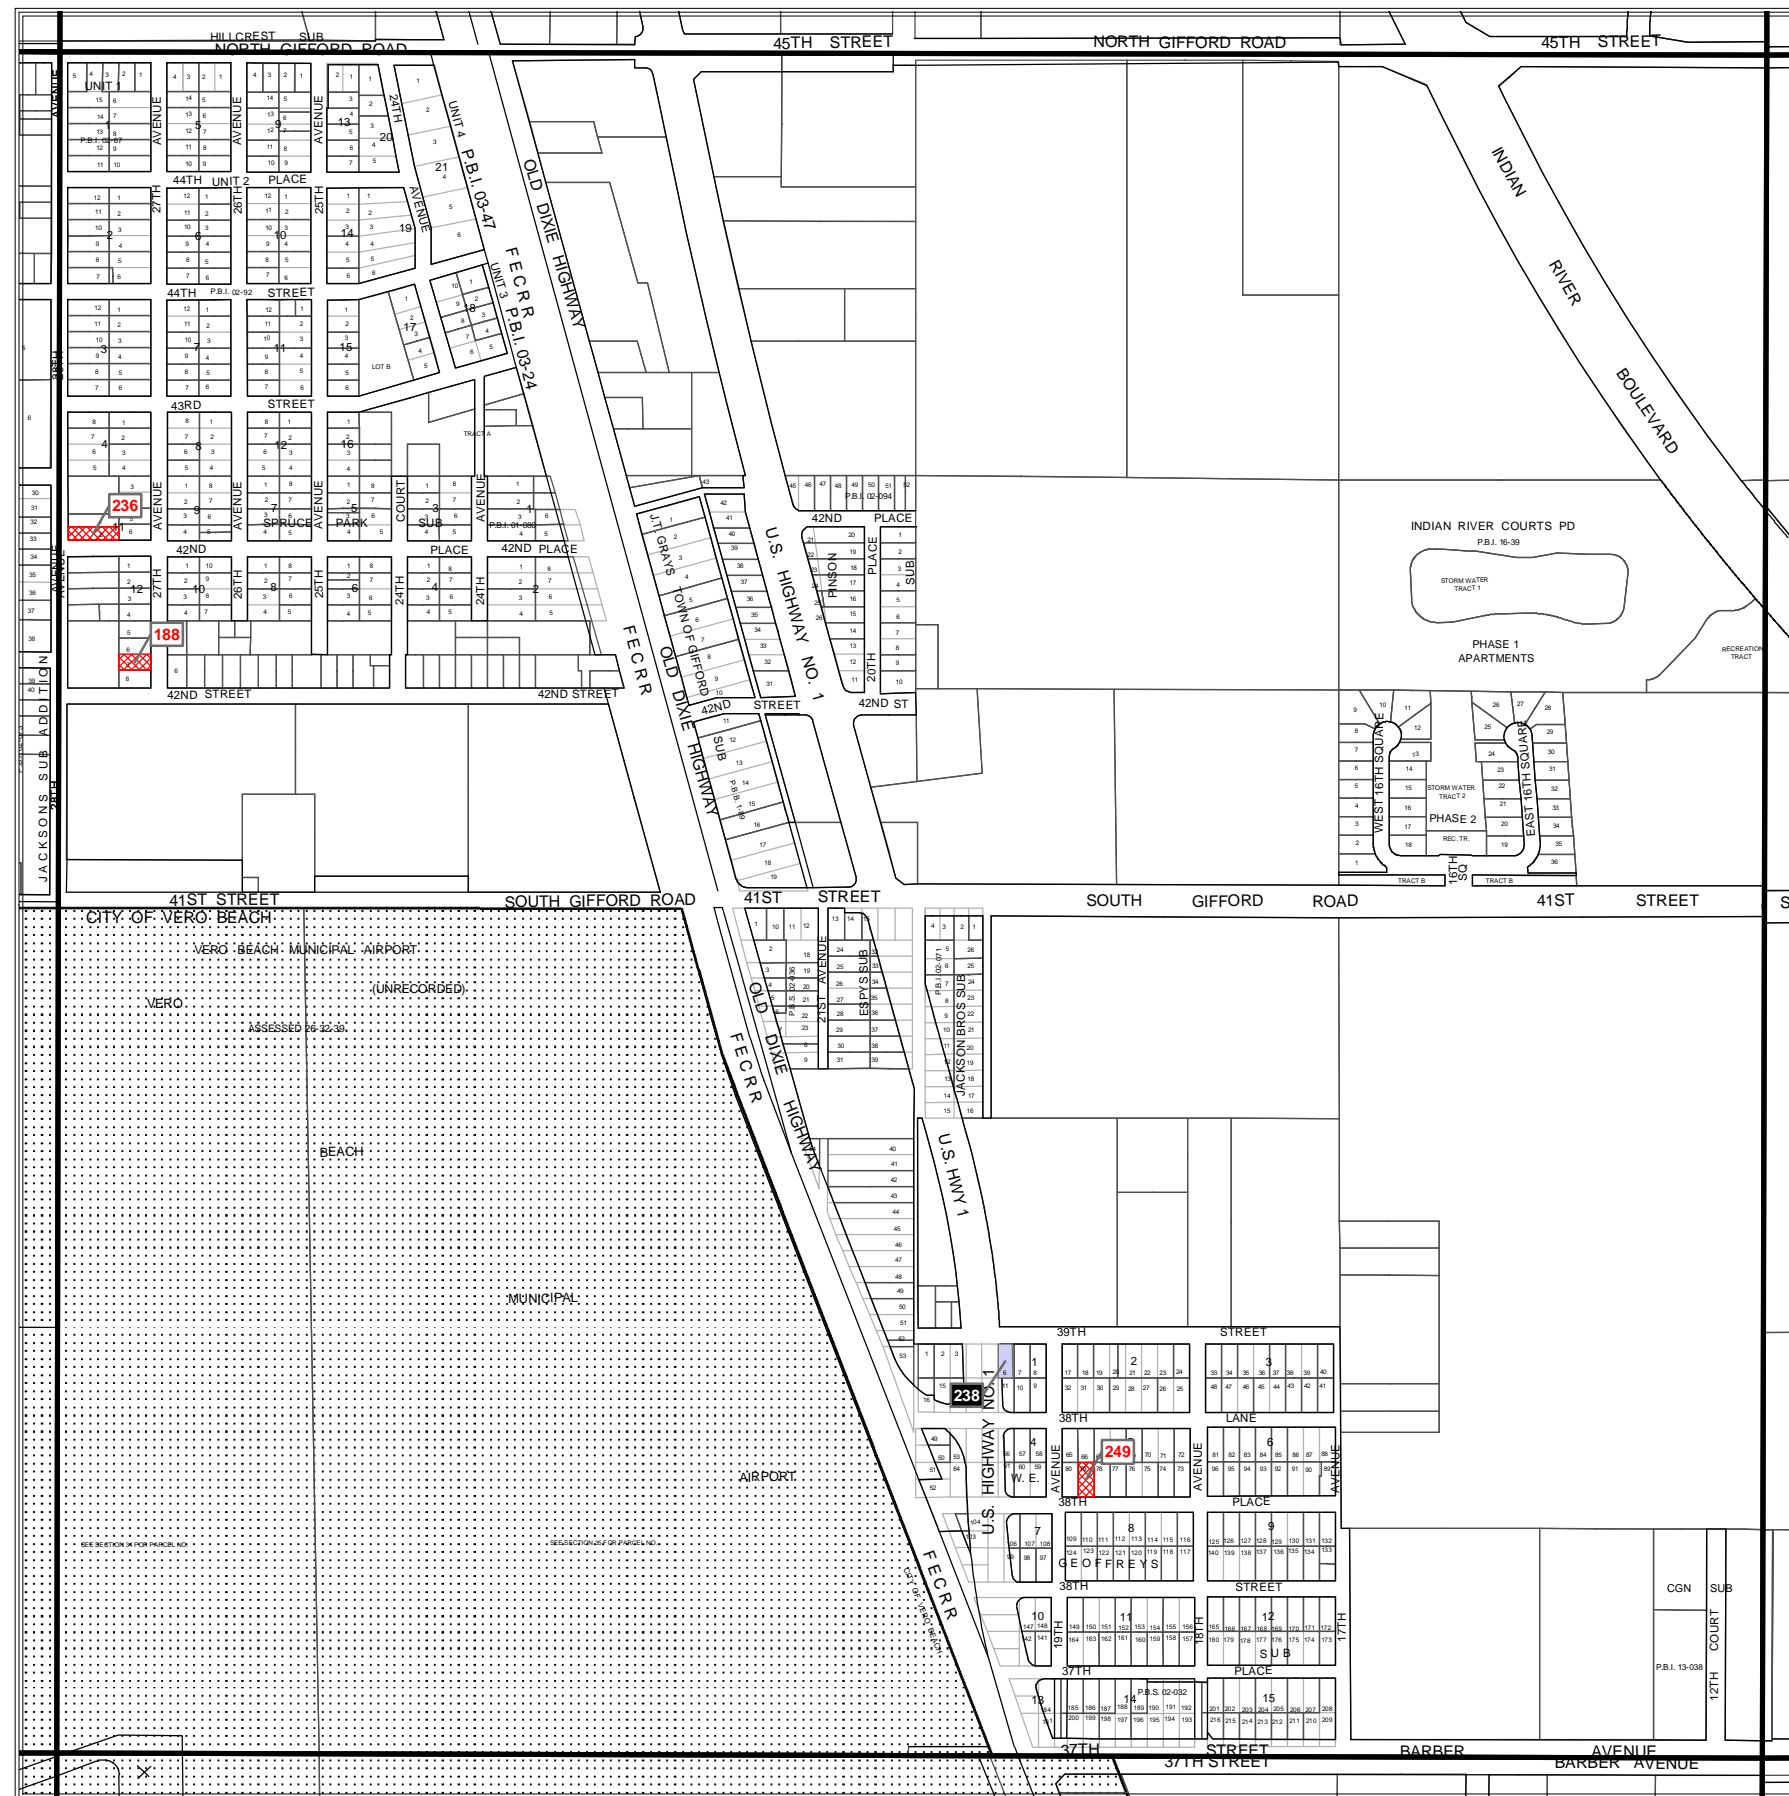

MURPHY ACT RESERVATIONS AND RELEASES

Section 26
Township 32 South
Range 39 East

Legend

- Right of Way Reservation
- Right of Way Release
- Municipality
- Release Deed Number
- Reservation Deed Number