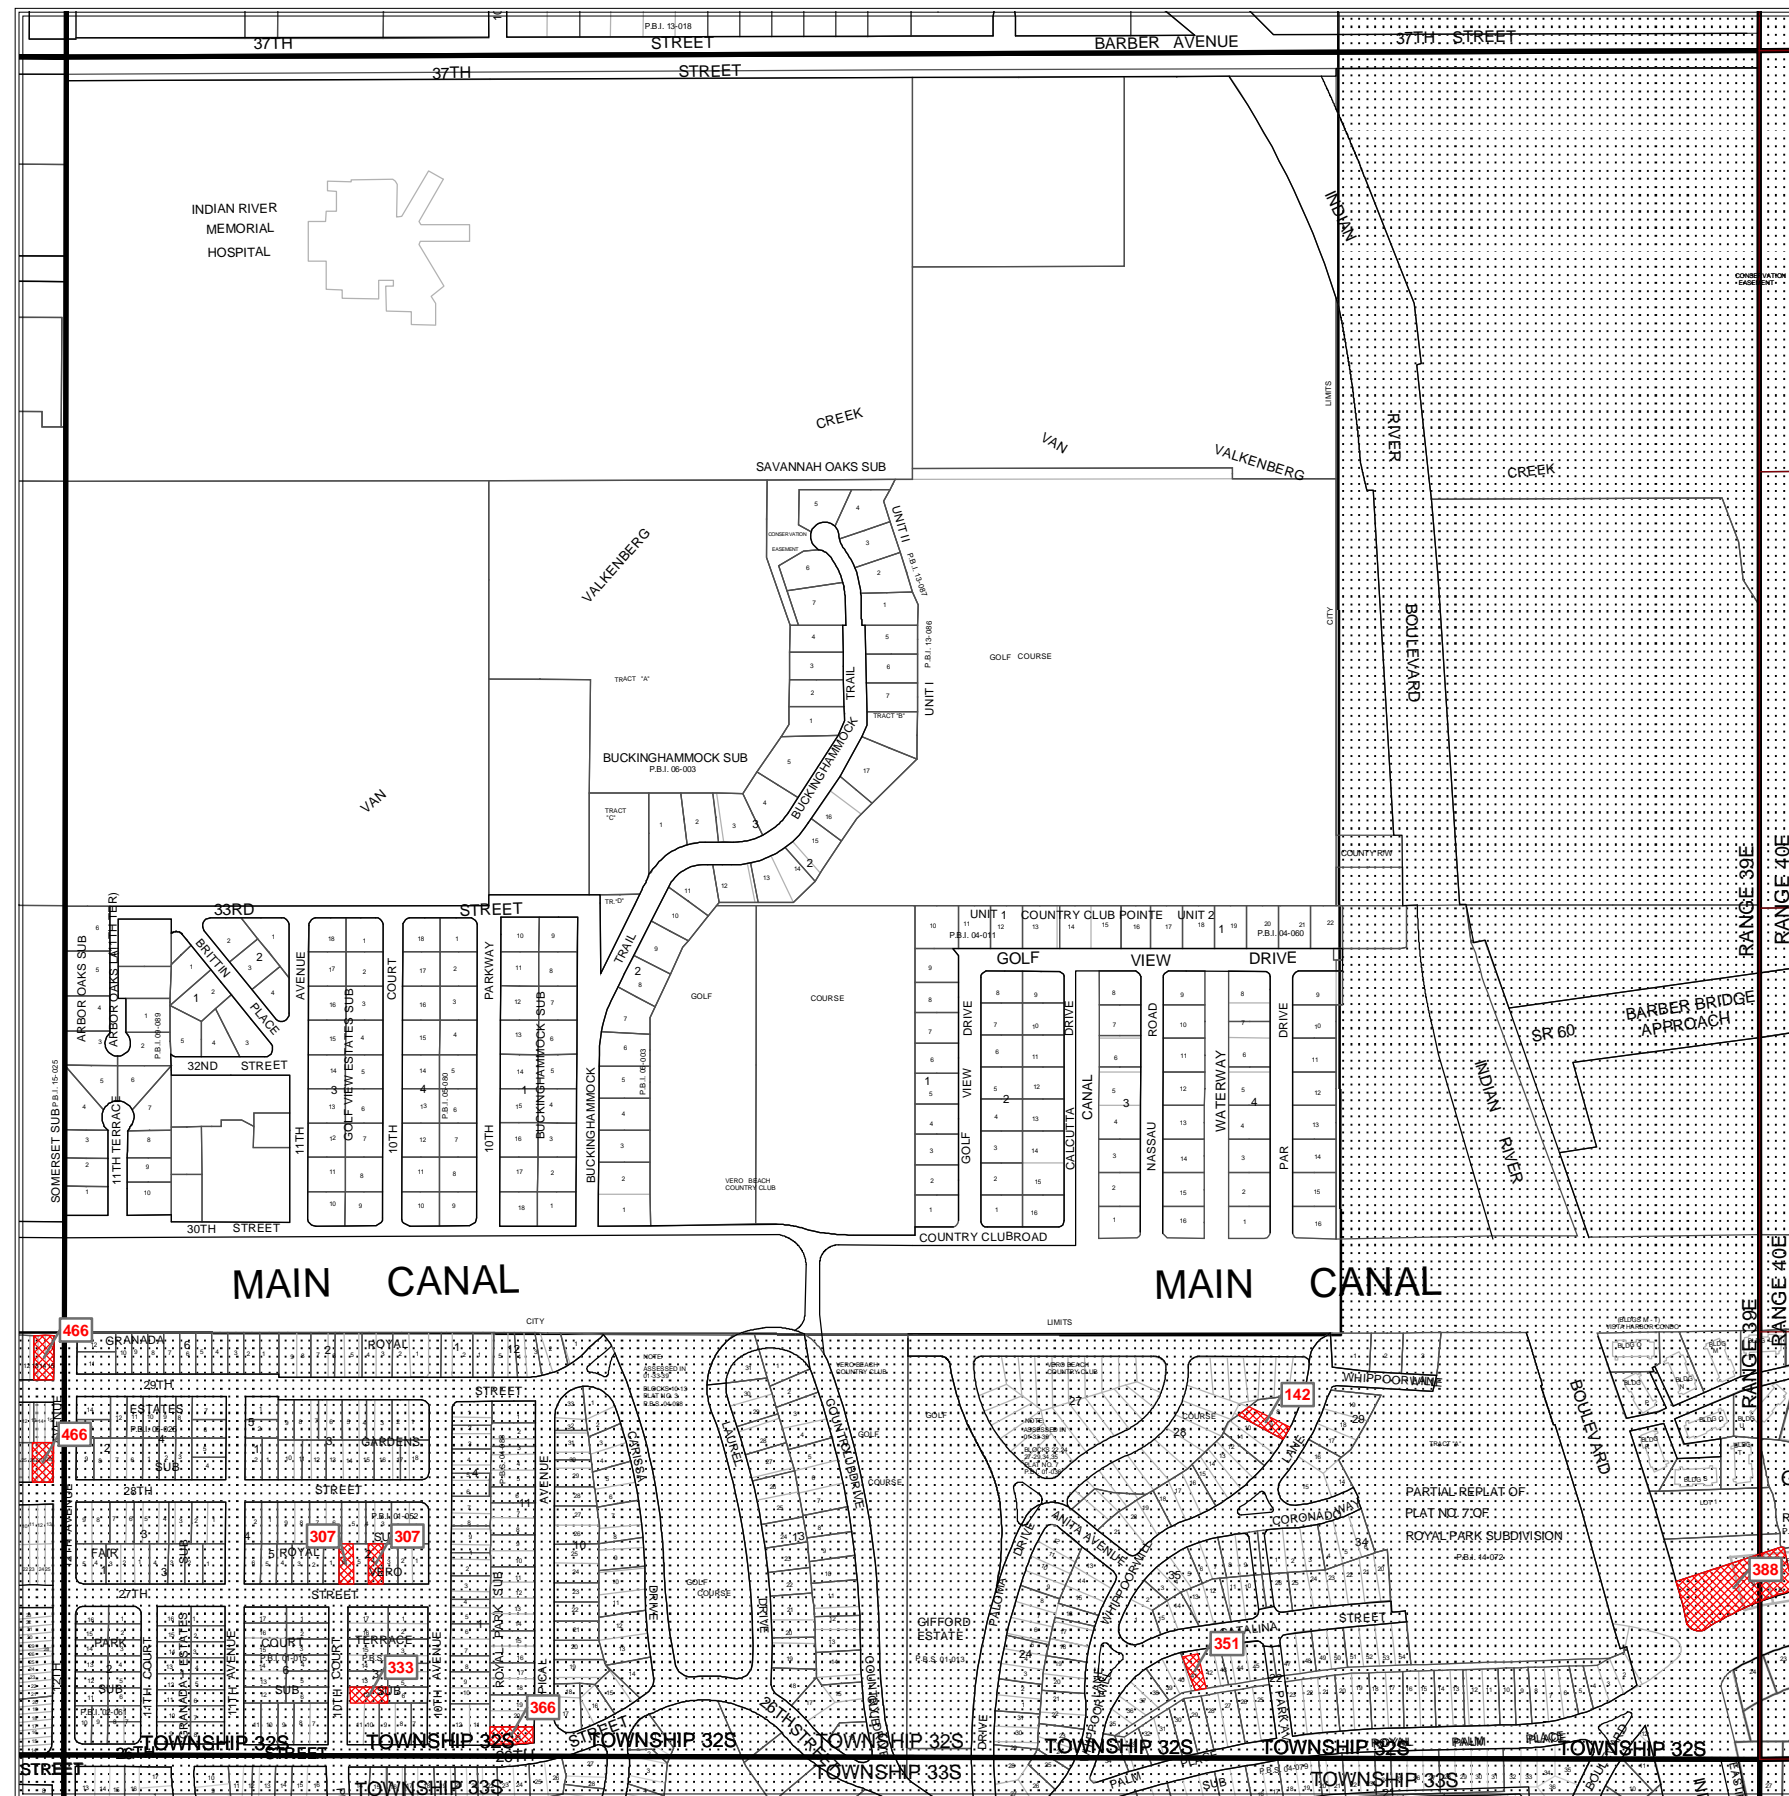

MURPHY ACT RESERVATIONS AND RELEASES

Section 36 Township 32 South Range 39 East

Legend

- Right of Way Reservation
- Right of Way Release
- Municipality
- Release Deed Number
- Reservation Deed Number