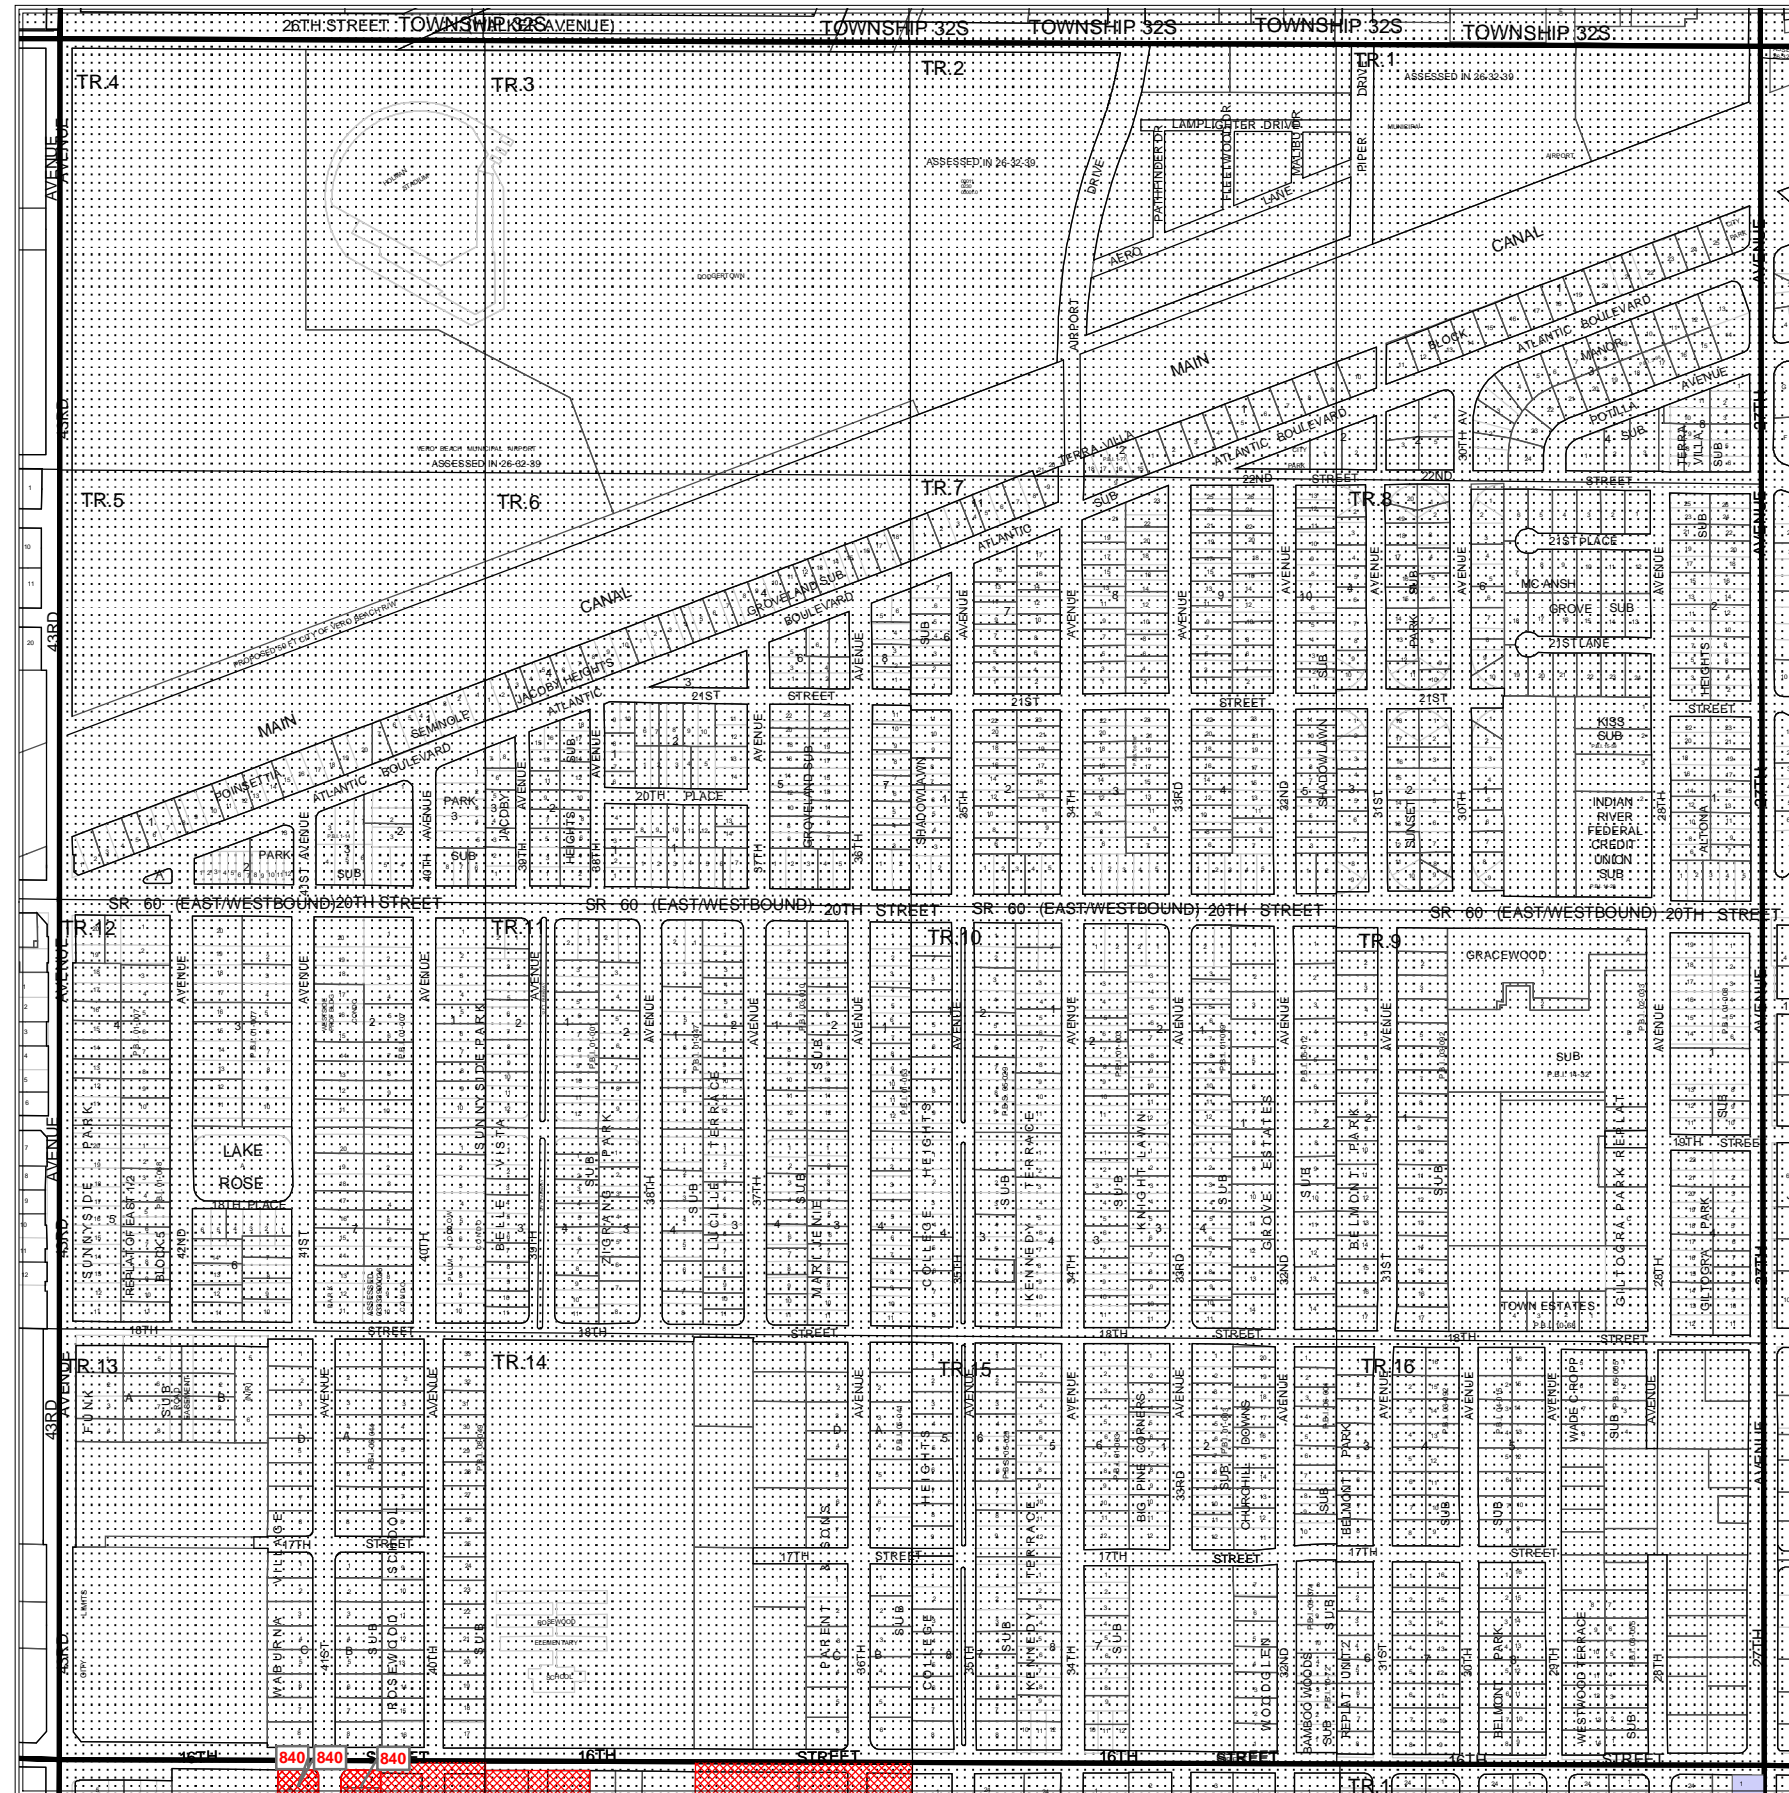

MURPHY ACT RESERVATIONS AND RELEASES

Section 03 Township 33 South Range 39 East

Legend

- Right of Way Reservation
- Right of Way Release
- Municipality
- Release Deed Number
- Reservation Deed Number