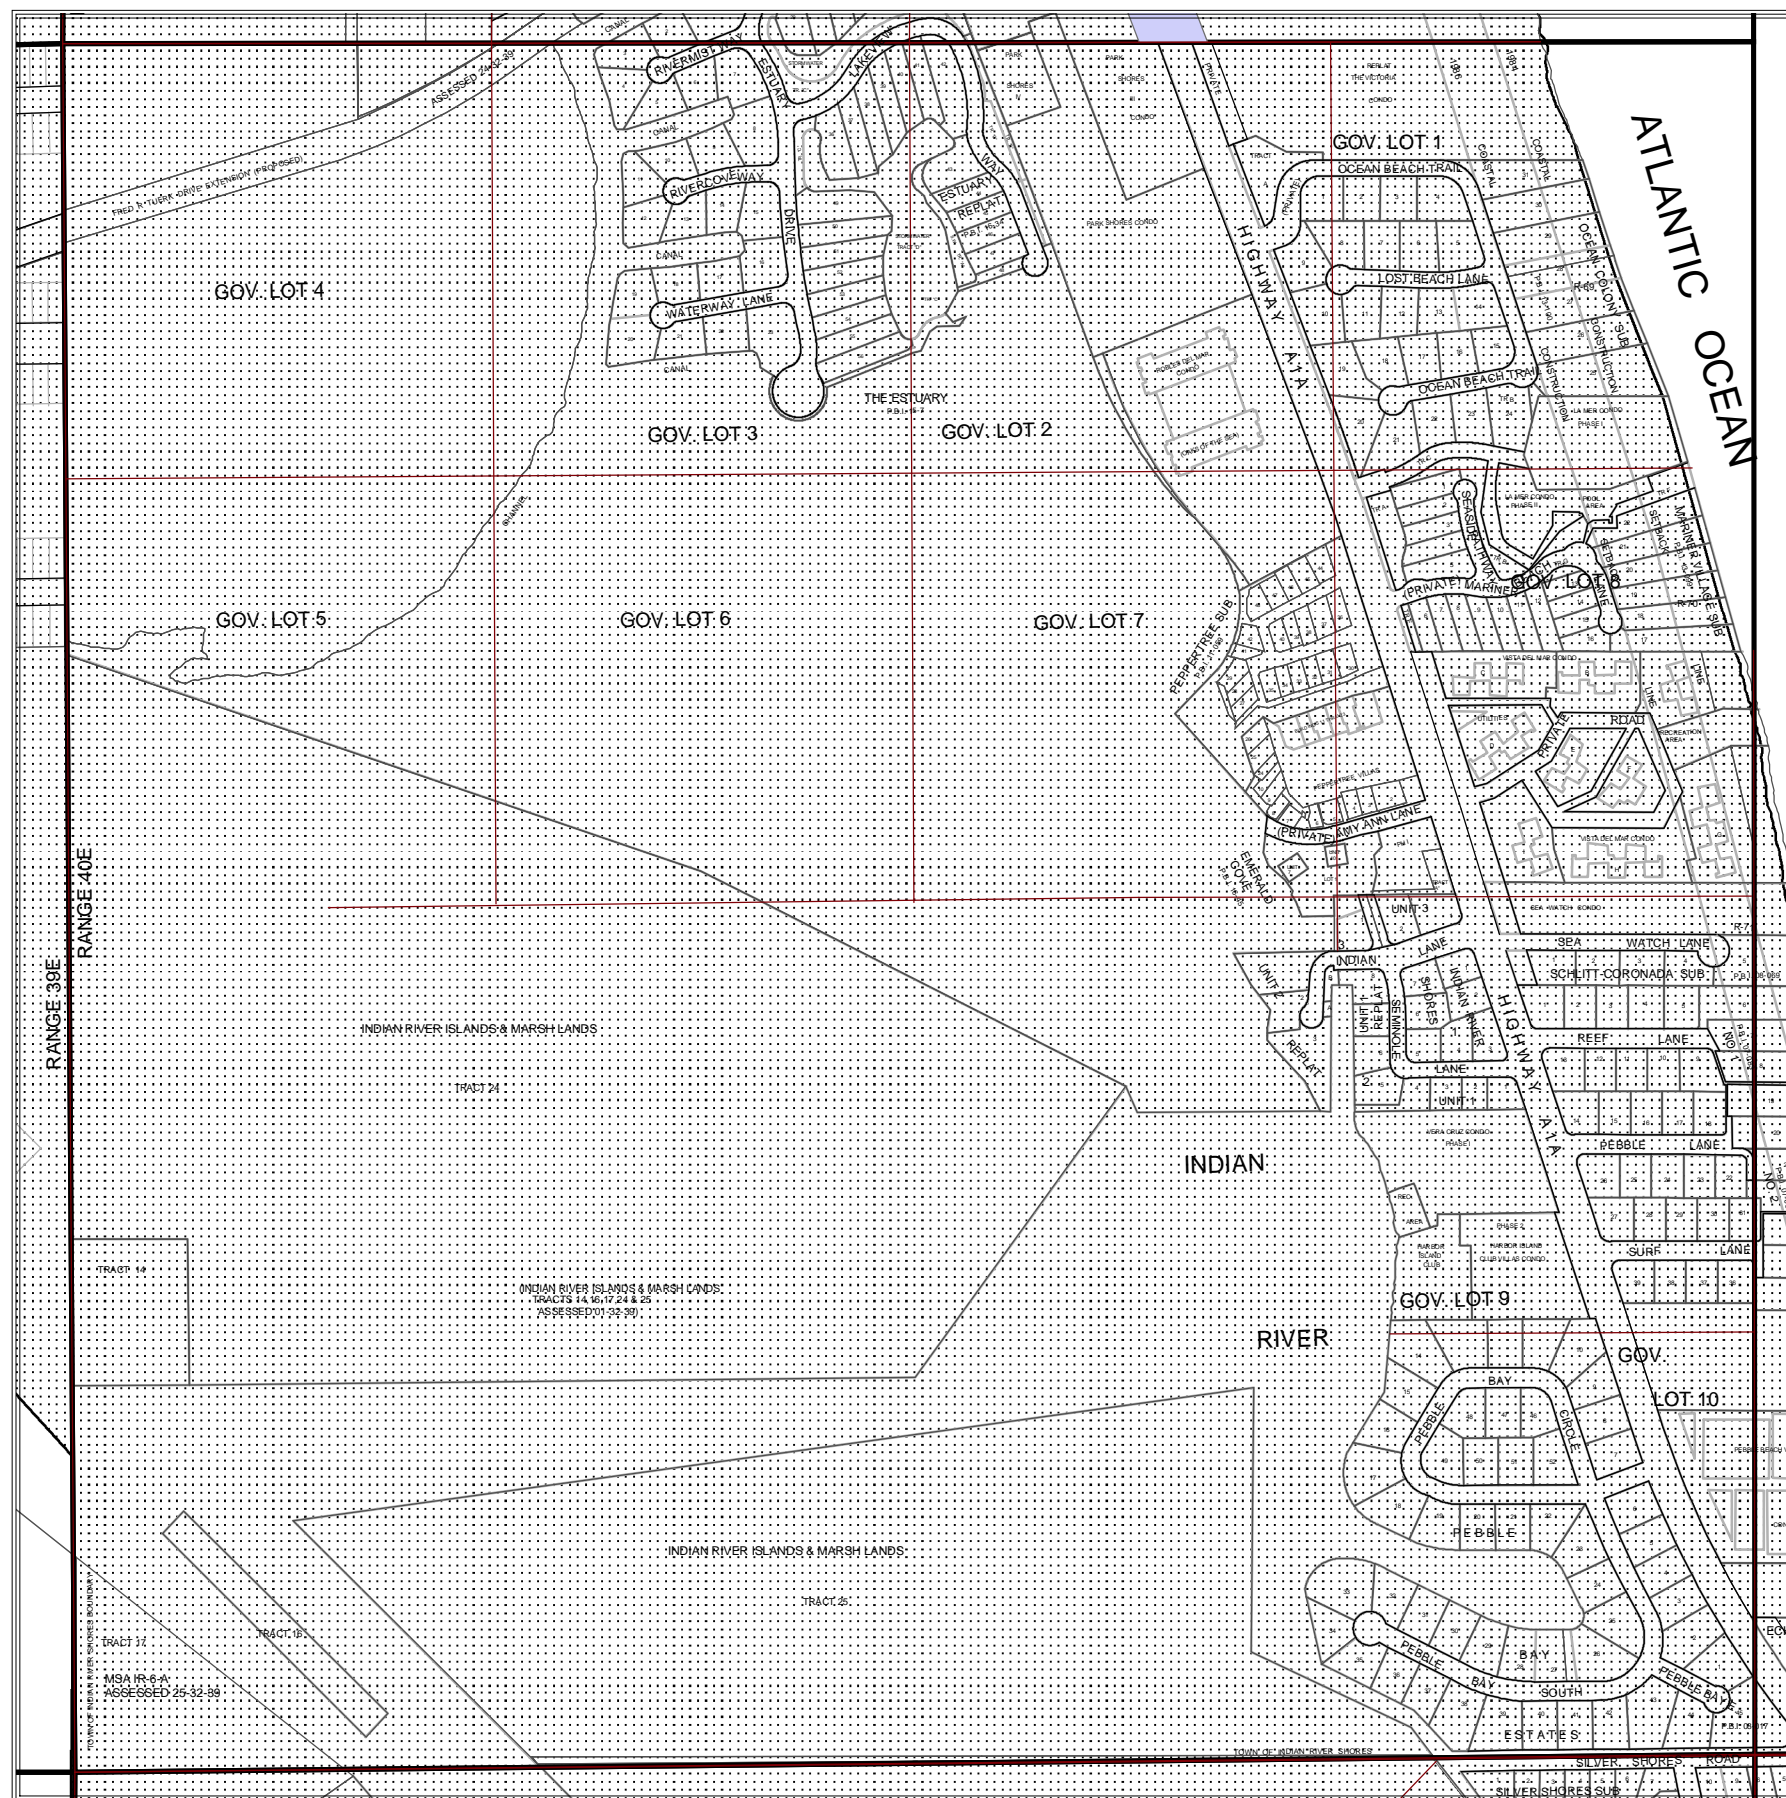

MURPHY ACT RESERVATIONS AND RELEASES

Section 19 Township 32 South Range 40 East

Legend

- Right of Way Reservation
- Right of Way Release
- Municipality
- Release Deed Number
- Reservation Deed Number

N