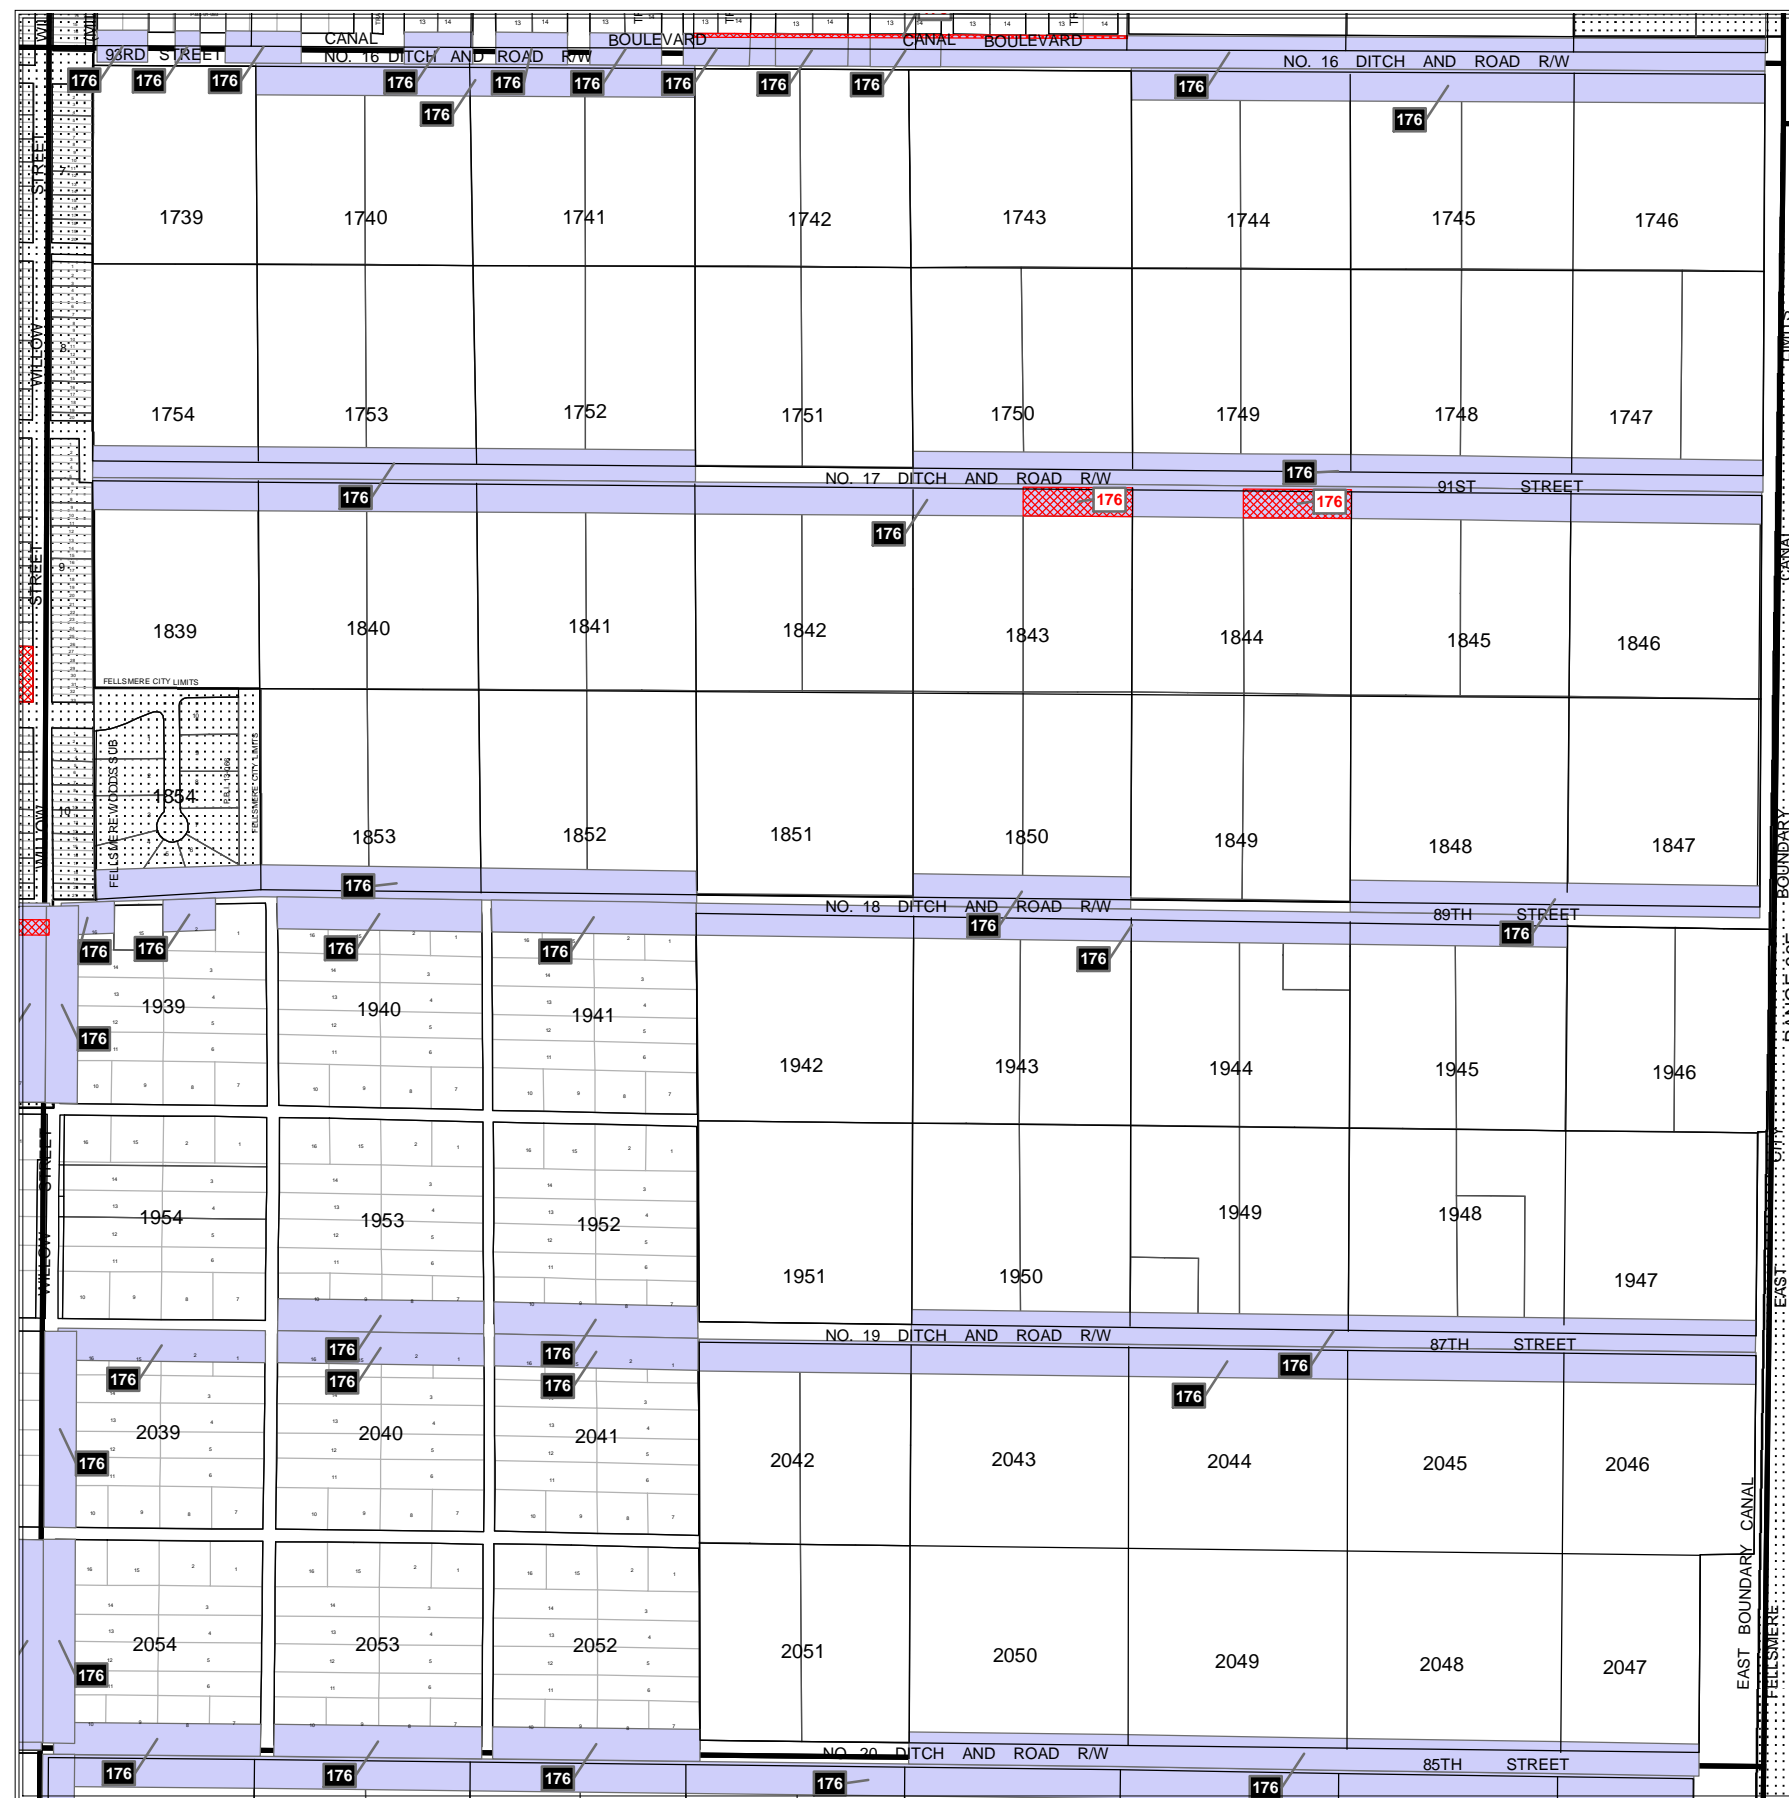

MURPHY ACT RESERVATIONS AND RELEASES

Section 25 Township 31 South Range 37 East

Legend

- Right of Way Reservation
- Right of Way Release
- Municipality
- Release Deed Number
- Reservation Deed Number

N