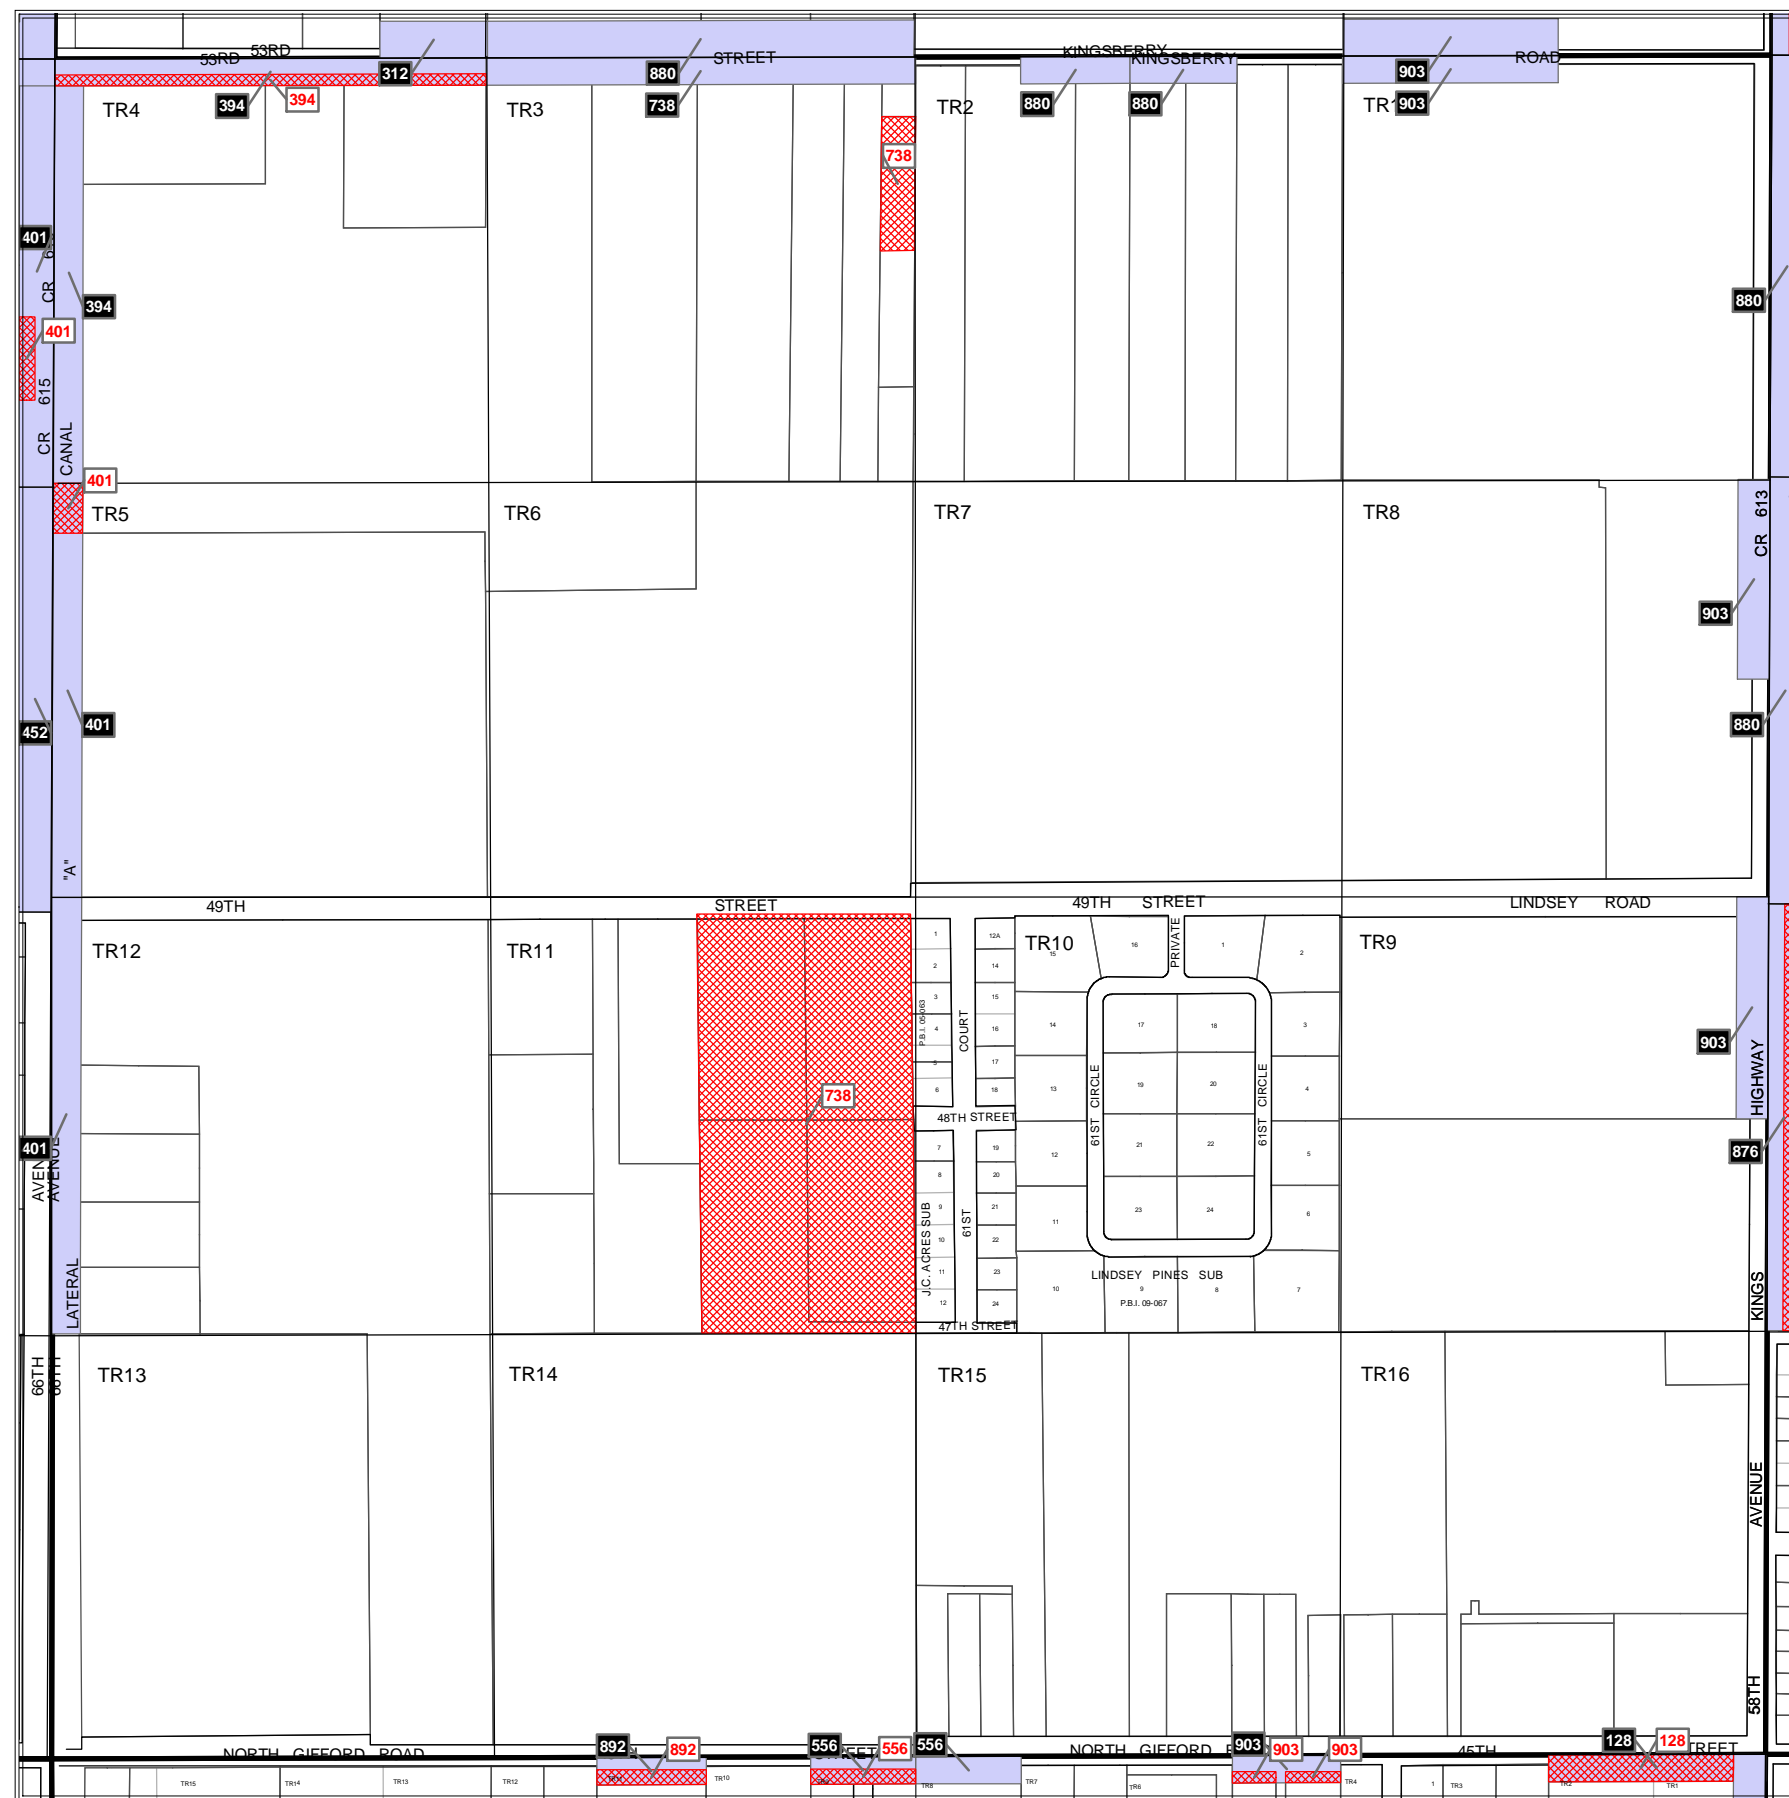

MURPHY ACT RESERVATIONS AND RELEASES

Section 20 Township 32 South Range 39 East

Legend

- Right of Way Reservation
- Right of Way Release
- Municipality
- Release Deed Number
- Reservation Deed Number

N