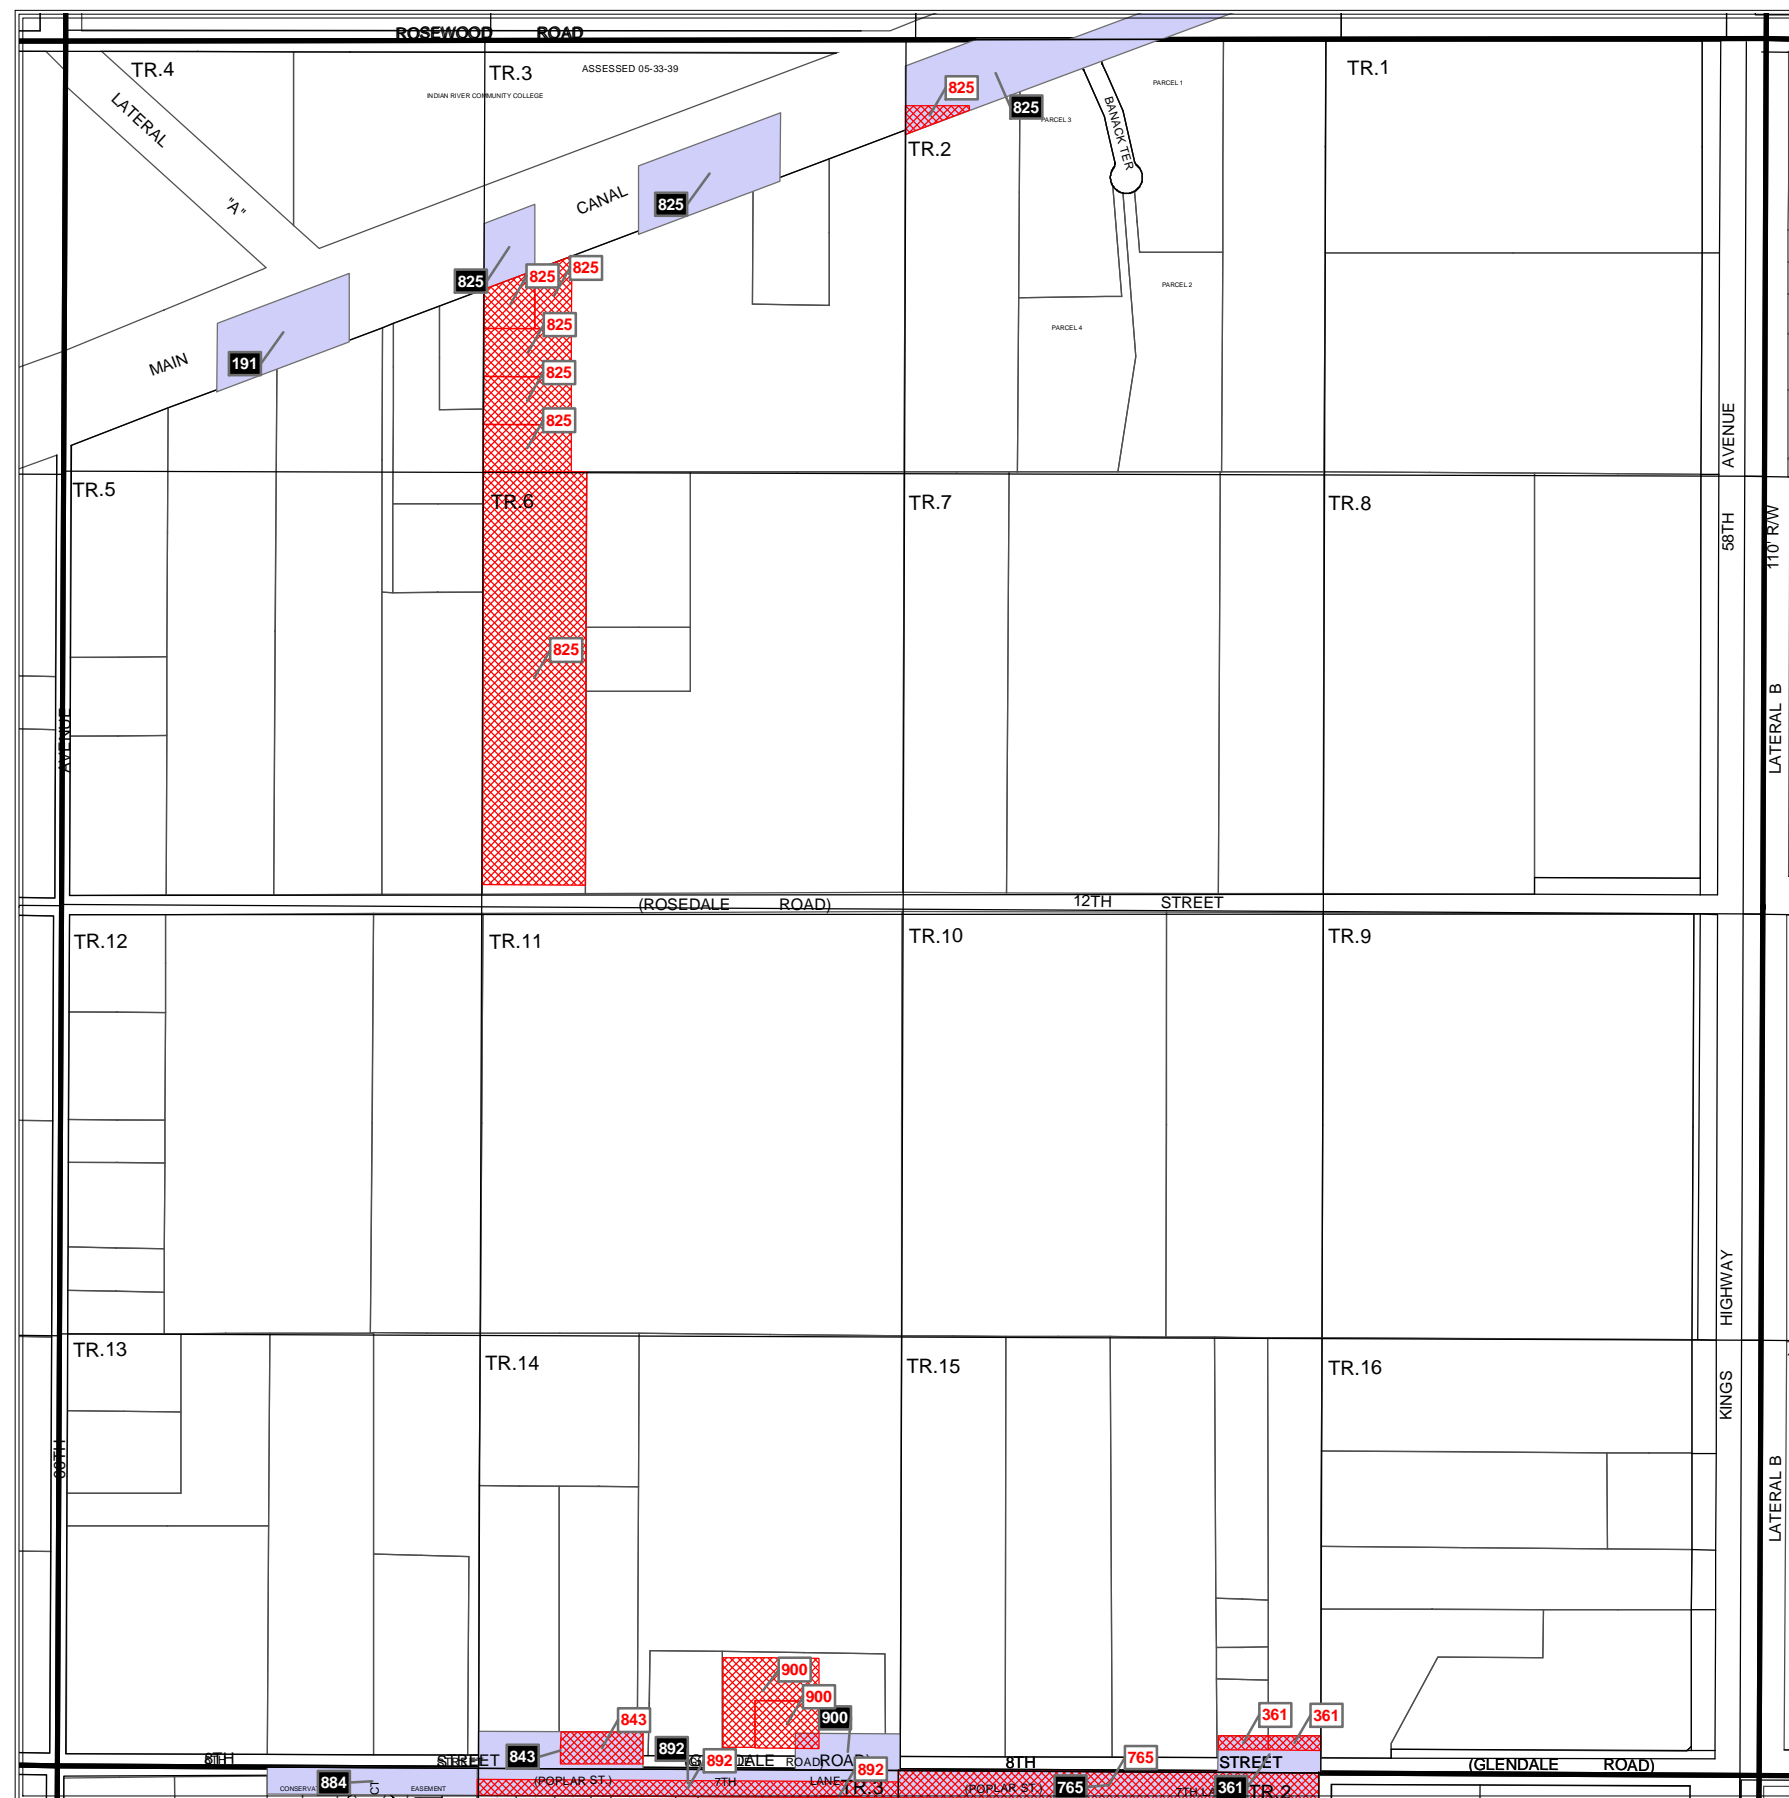

MURPHY ACT RESERVATIONS AND RELEASES

Section 08 Township 33 South Range 39 East

Legend

- Right of Way Reservation
- Right of Way Release
- Municipality
- Release Deed Number
- Reservation Deed Number

N