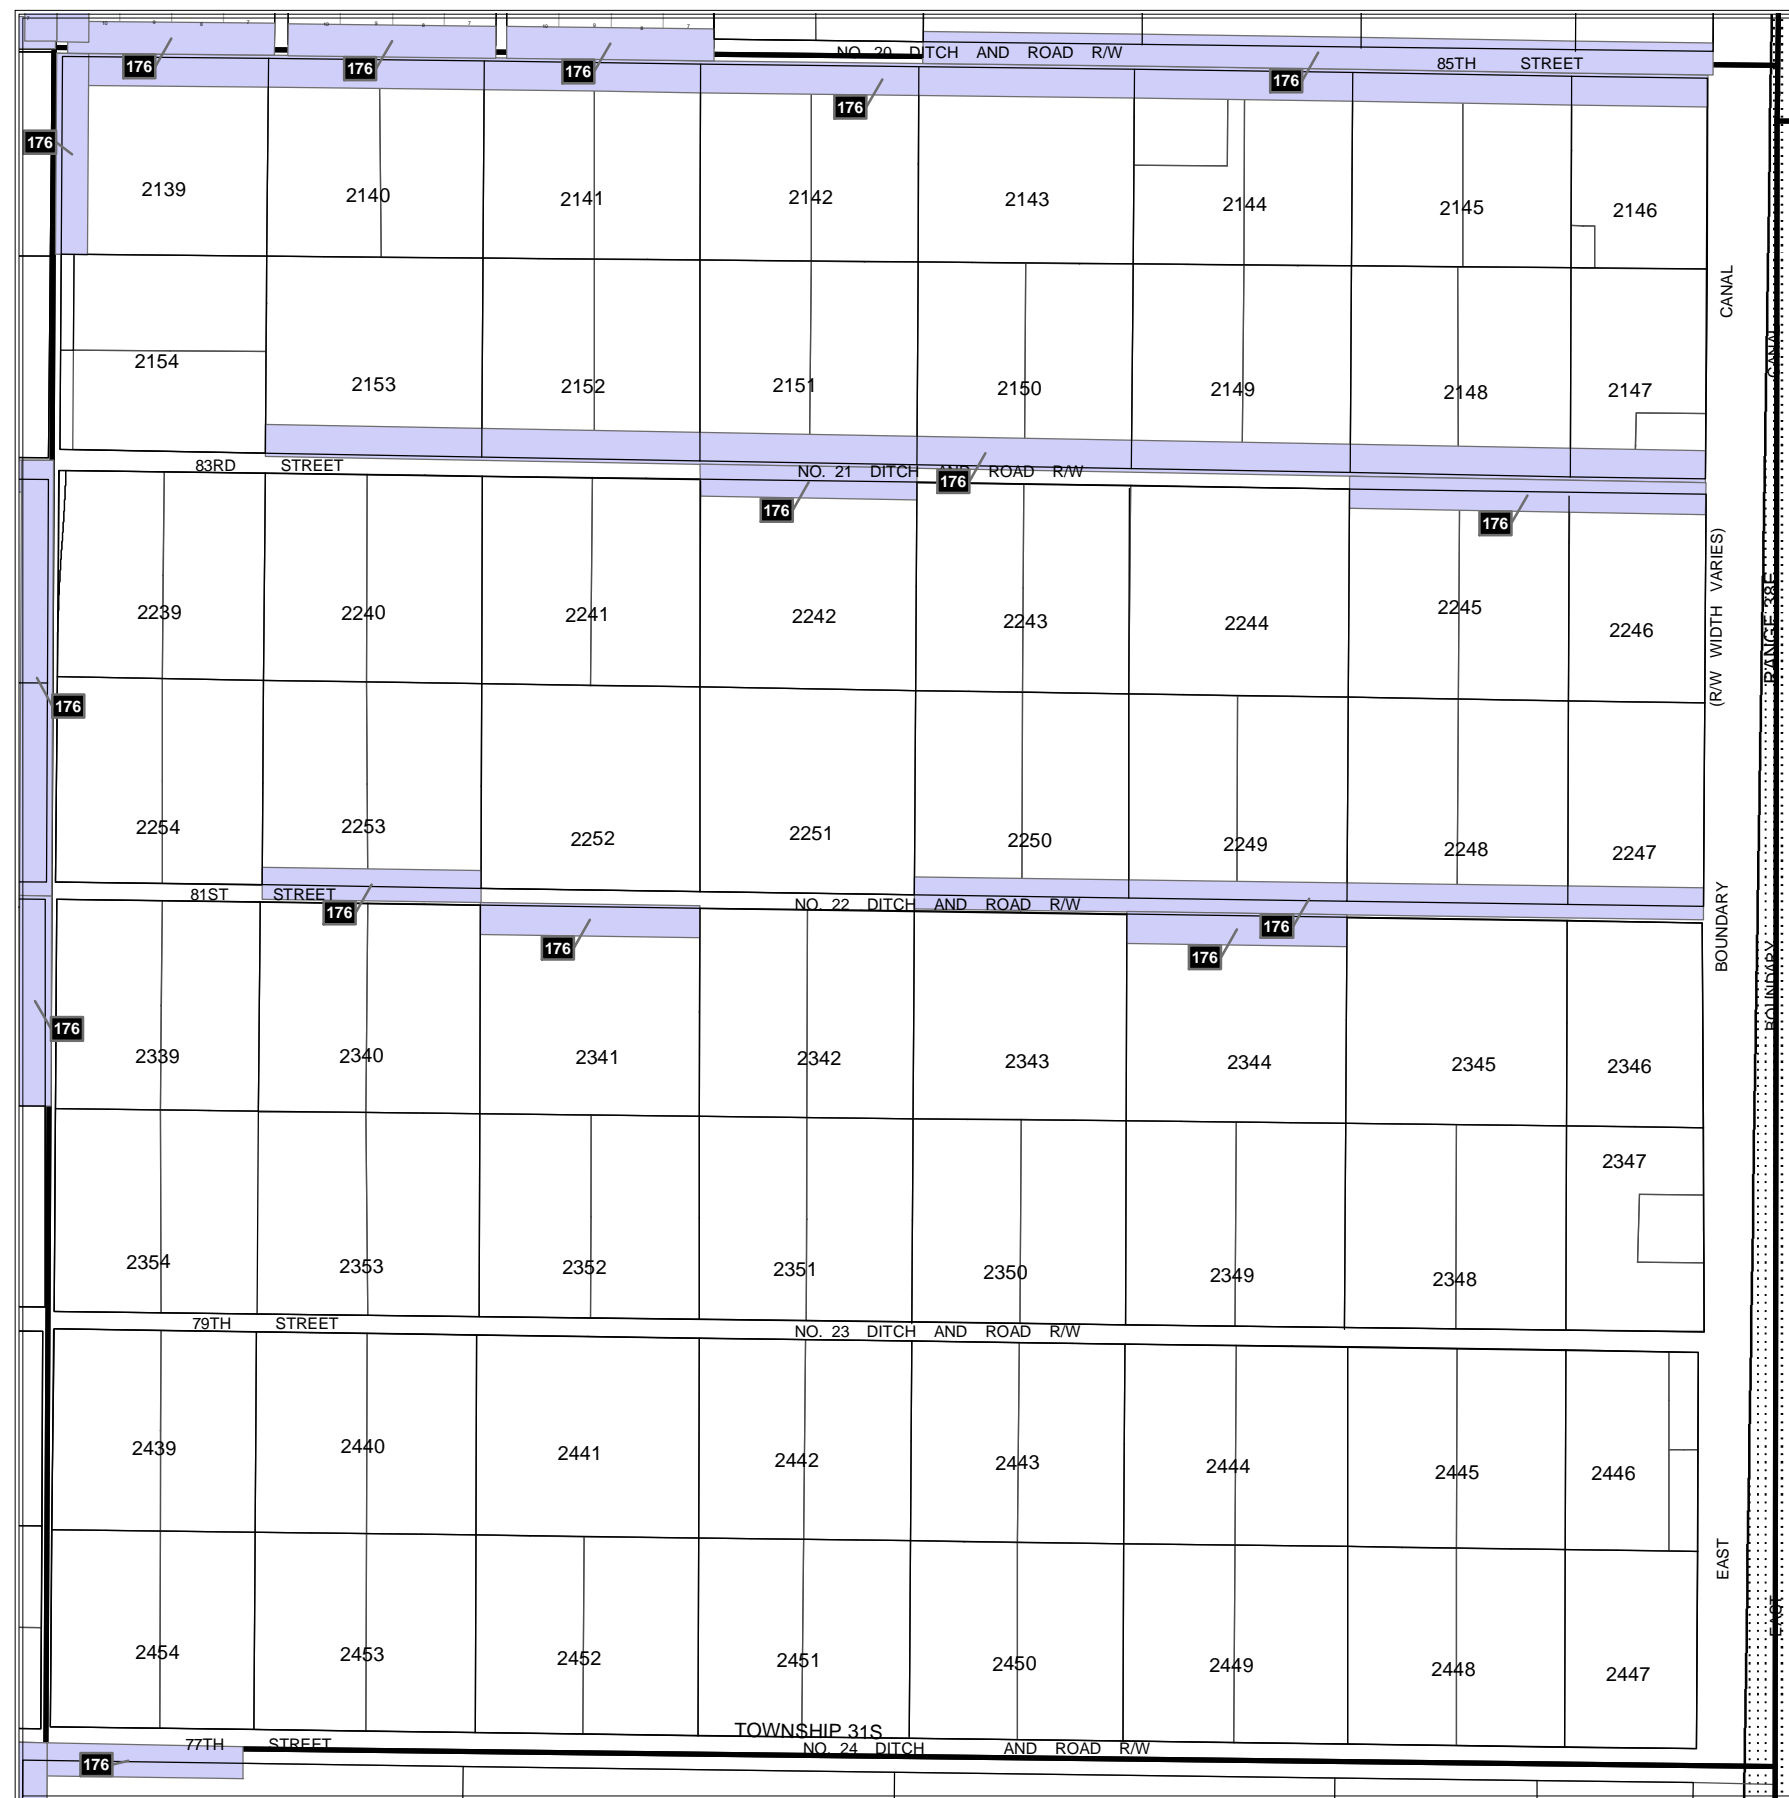

MURPHY ACT RESERVATIONS AND RELEASES

Section 36 Township 31 South Range 37 East

Legend

- Right of Way Reservation
- Right of Way Release
- Municipality
- Release Deed Number
- Reservation Deed Number

N