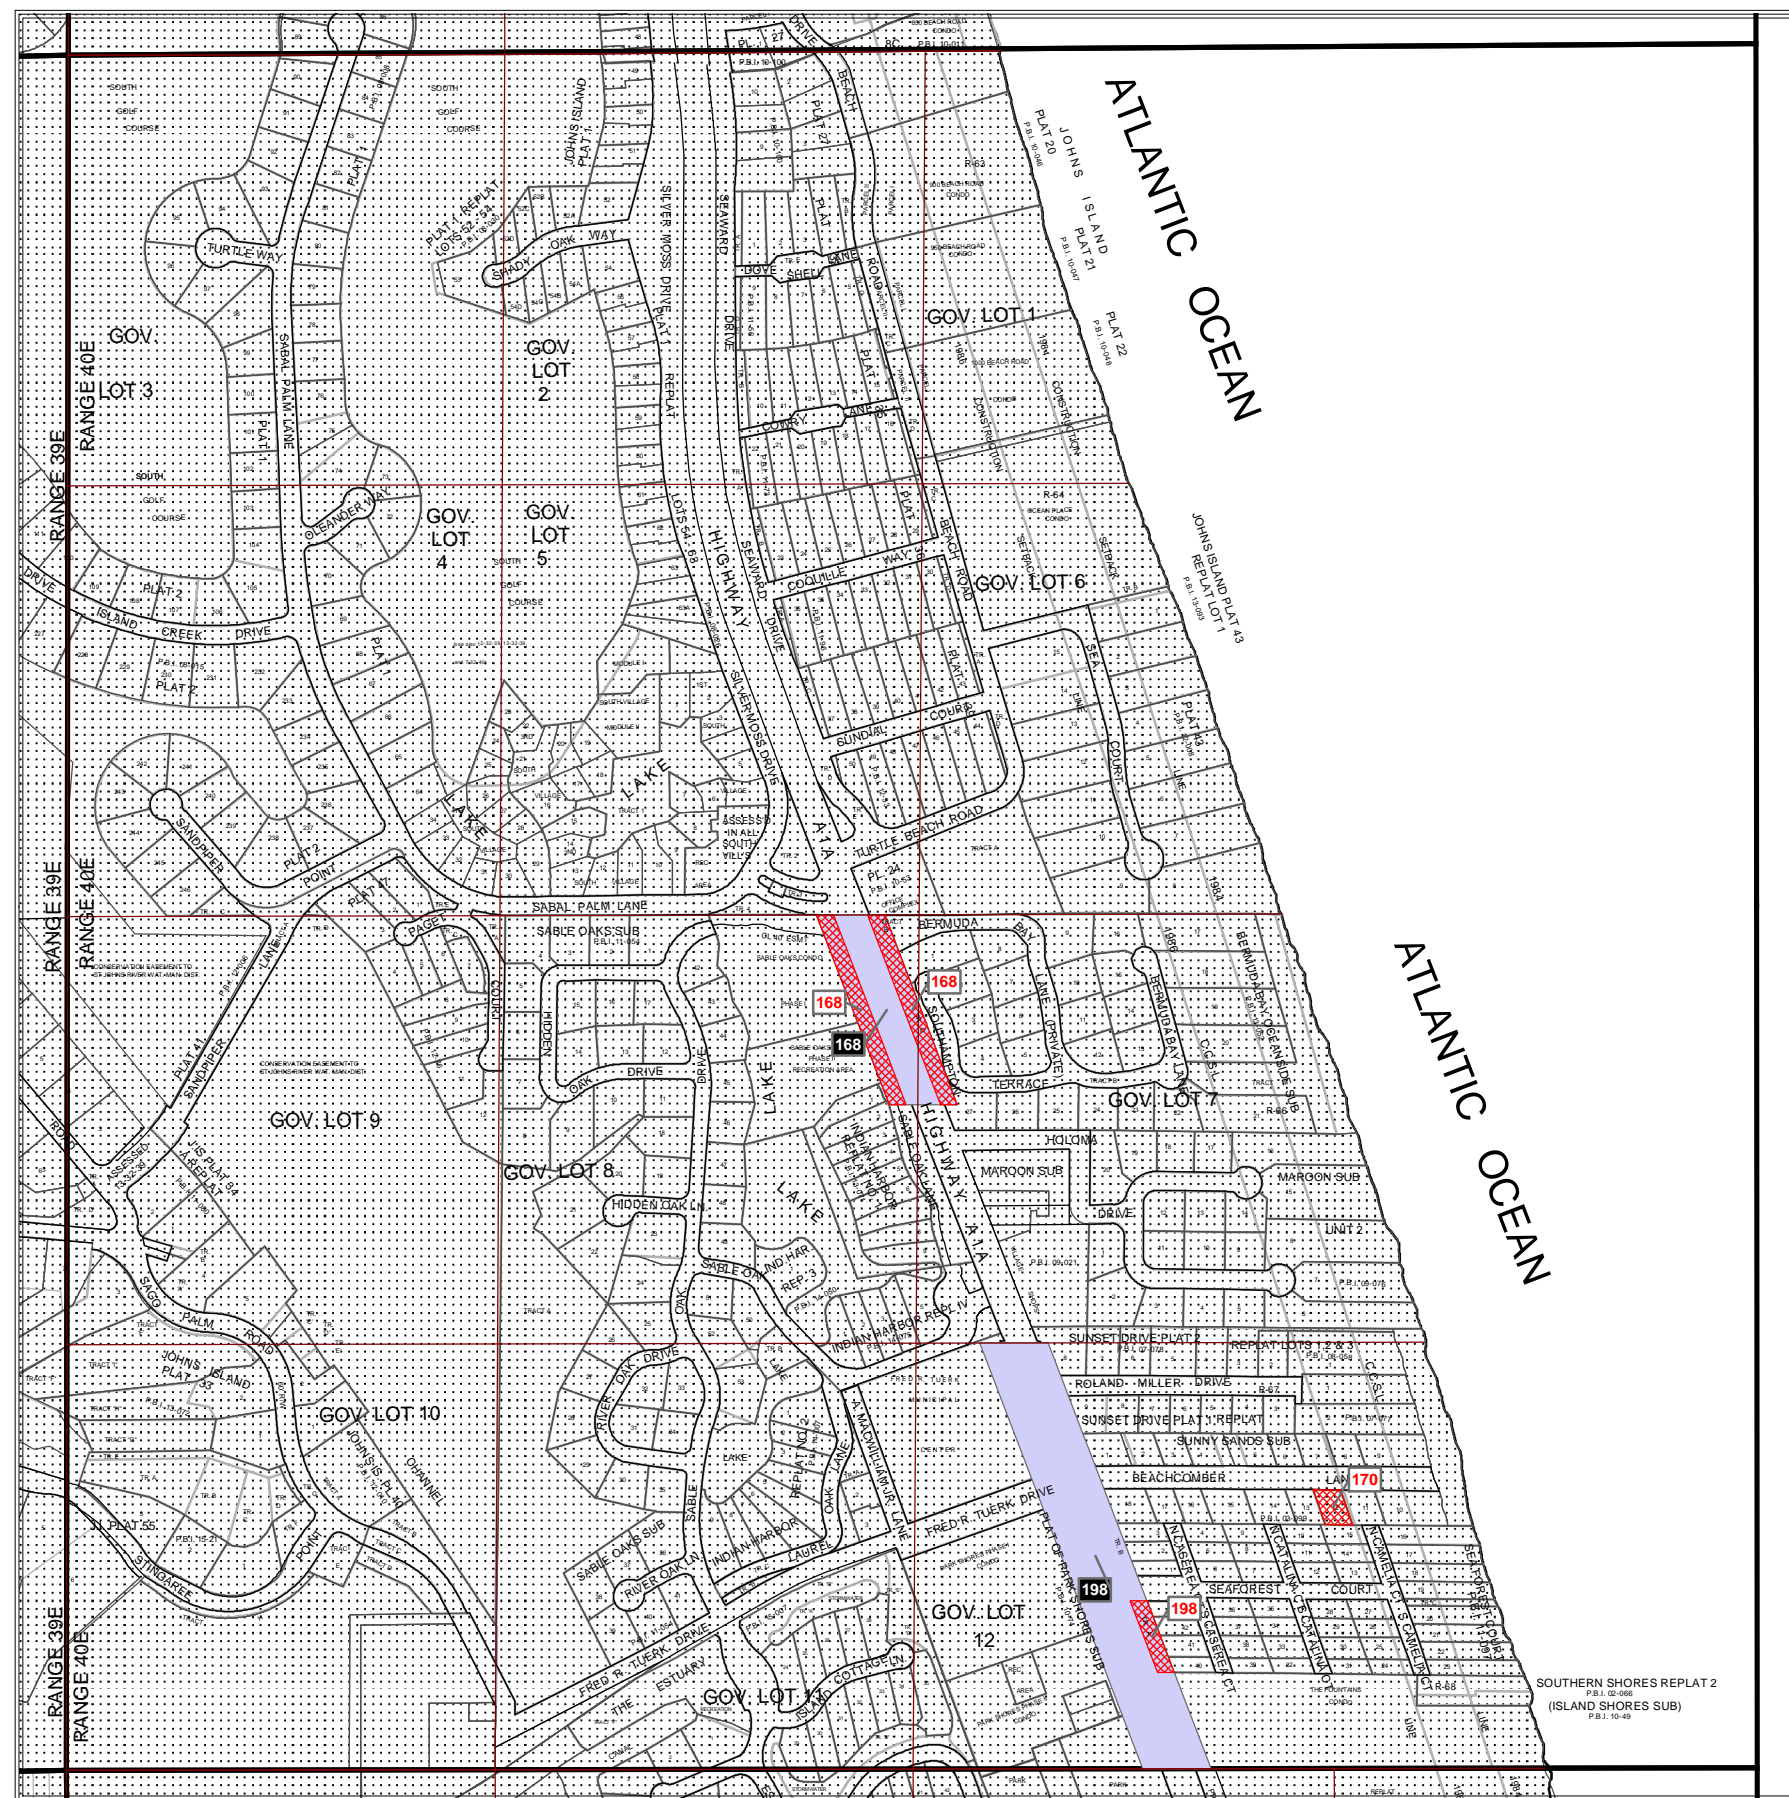

MURPHY ACT RESERVATIONS AND RELEASES

Section 18
Township 32 South
Range 40 East

Legend

- Right of Way Reservation
- Right of Way Release
- Municipality
- Release Deed Number
- Reservation Deed Number

N