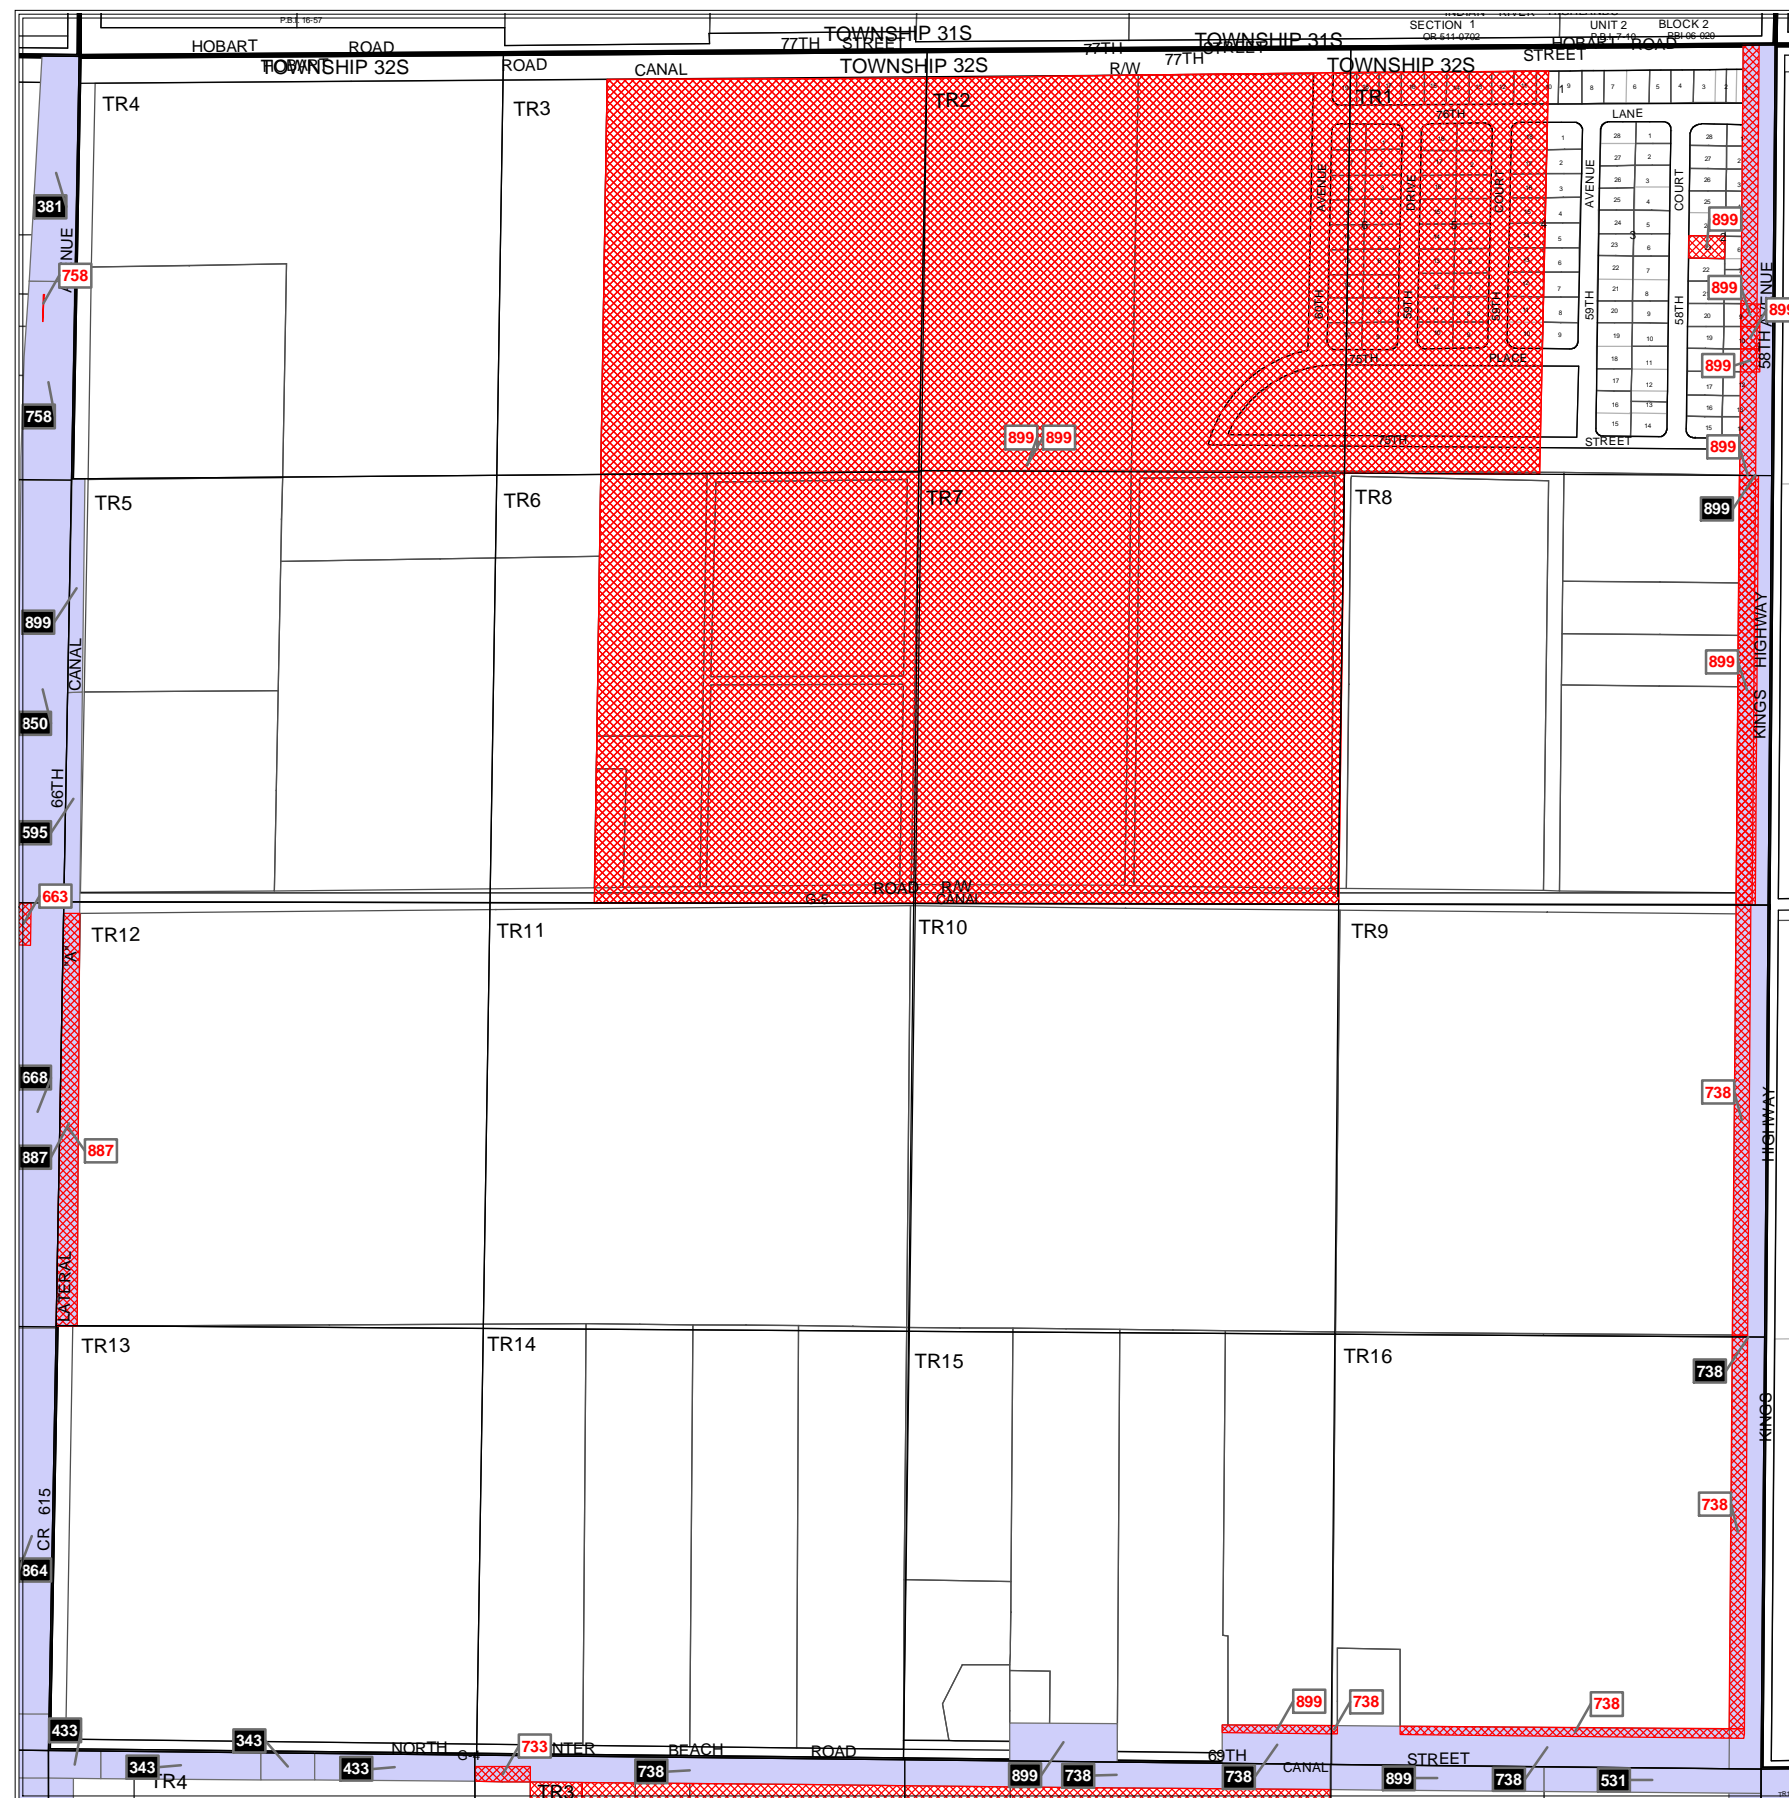

MURPHY ACT RESERVATIONS AND RELEASES

Section 05 Township 32 South Range 39 East

Legend

- Right of Way Reservation
- Right of Way Release
- Municipality
- Release Deed Number
- Reservation Deed Number

N