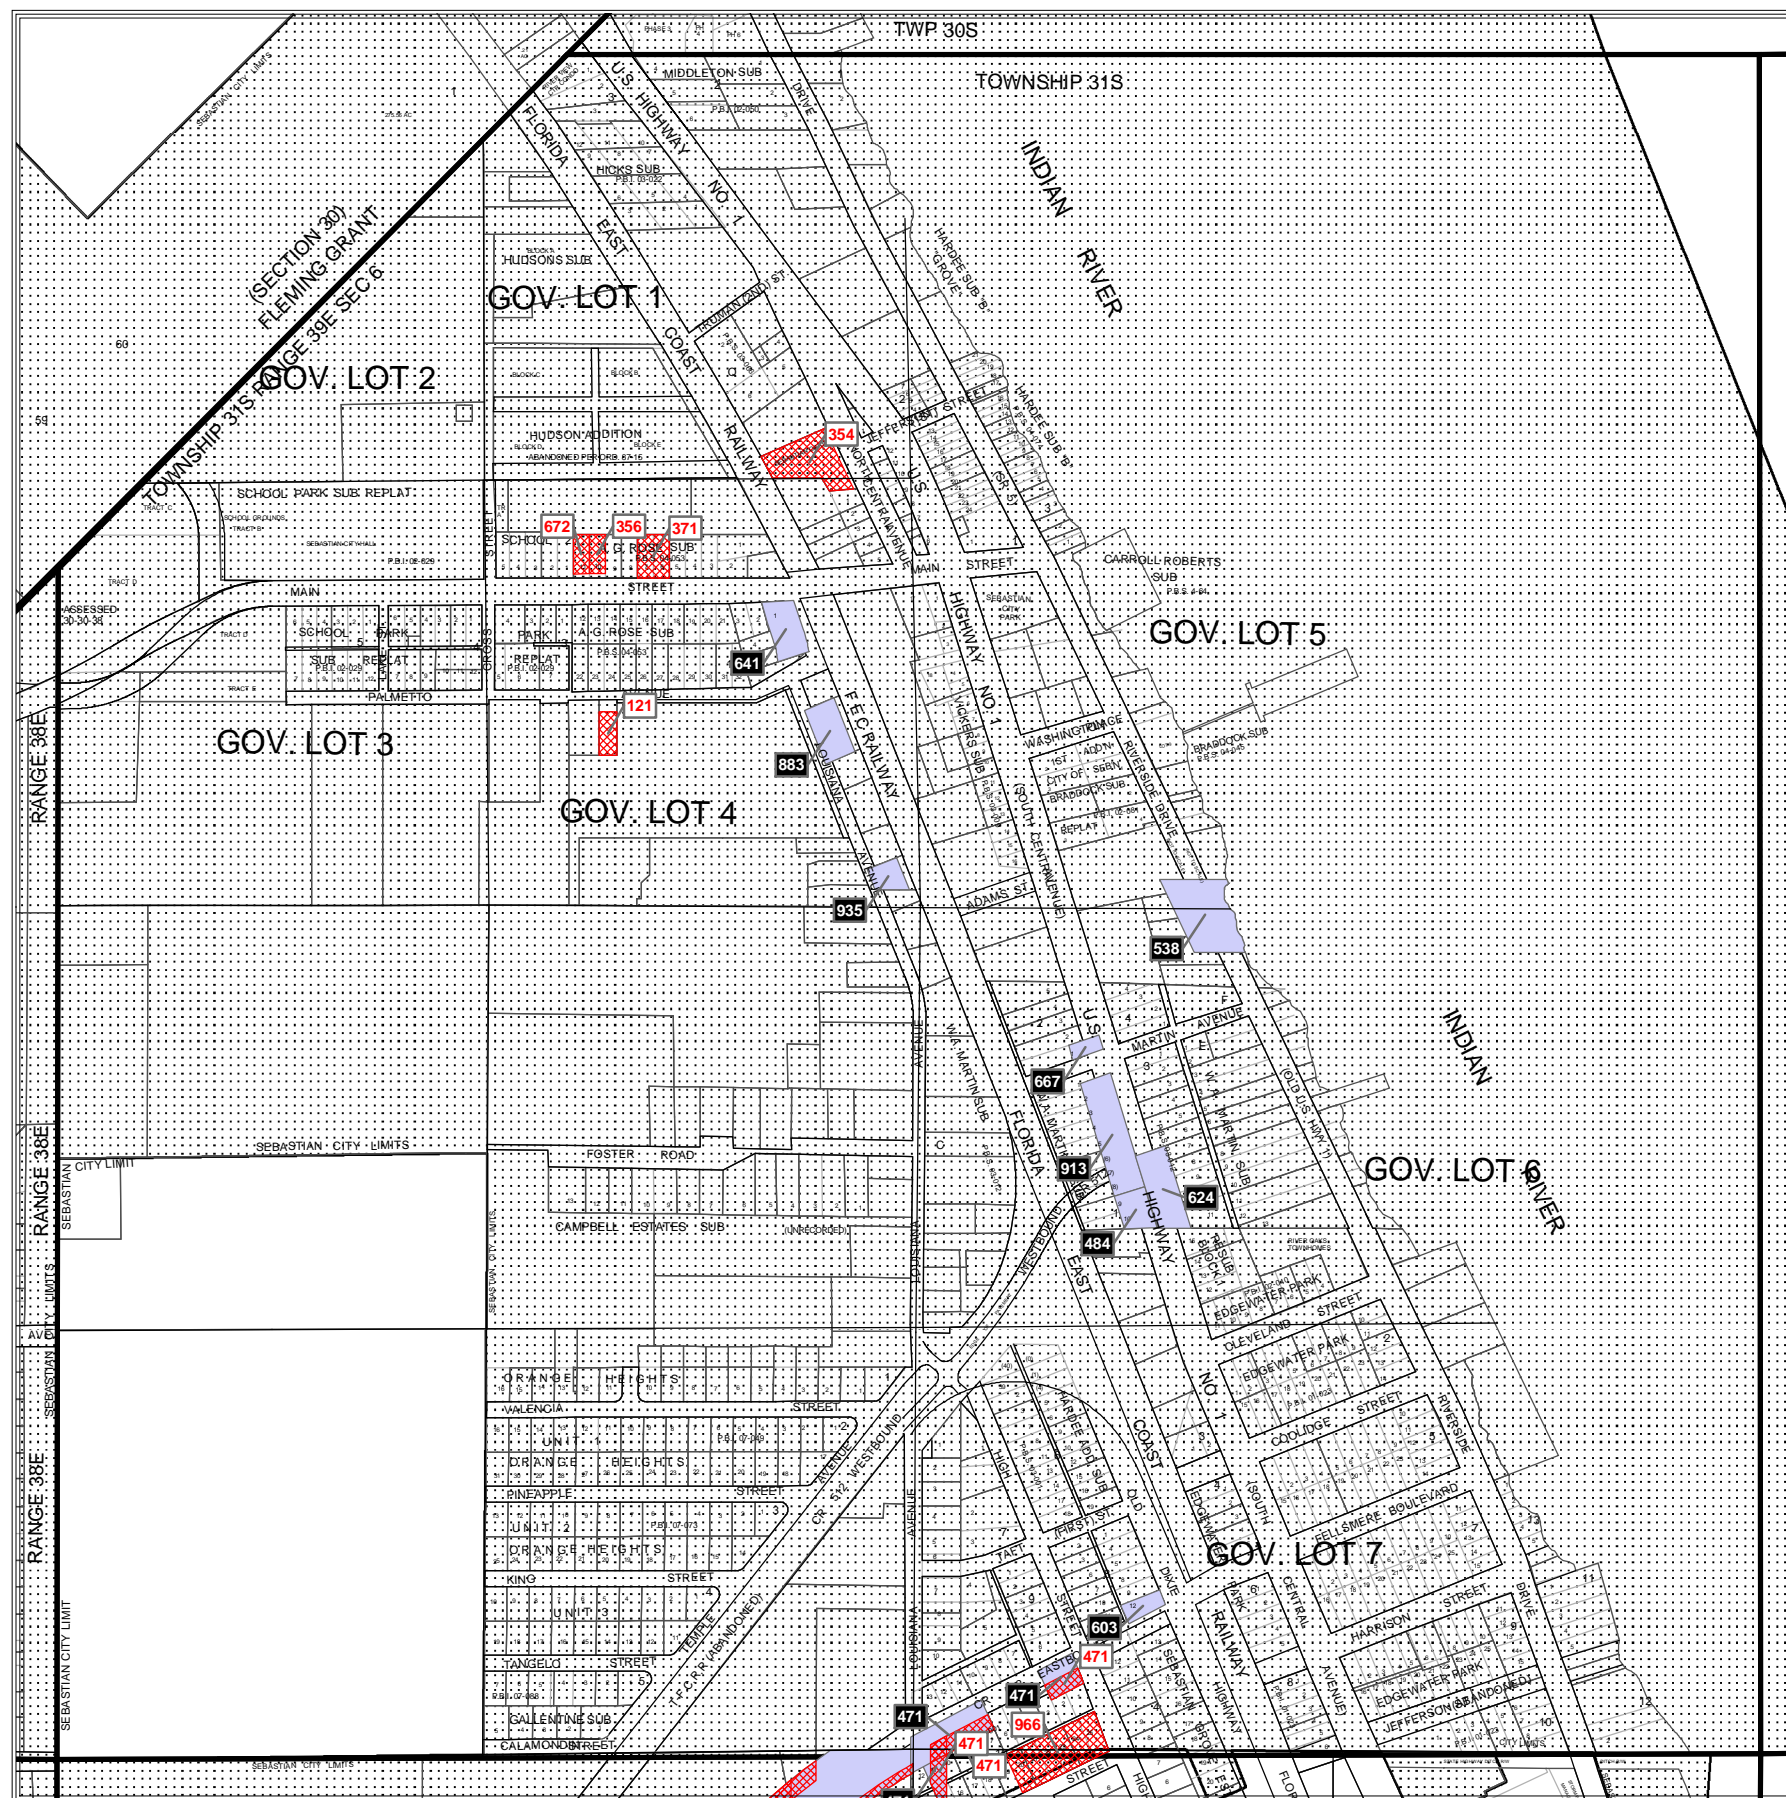

MURPHY ACT RESERVATIONS AND RELEASES

Section 06
Township 31 South
Range 39 East

Legend

- Right of Way Reservation
- Right of Way Release
- Municipality
- Release Deed Number
- Reservation Deed Number