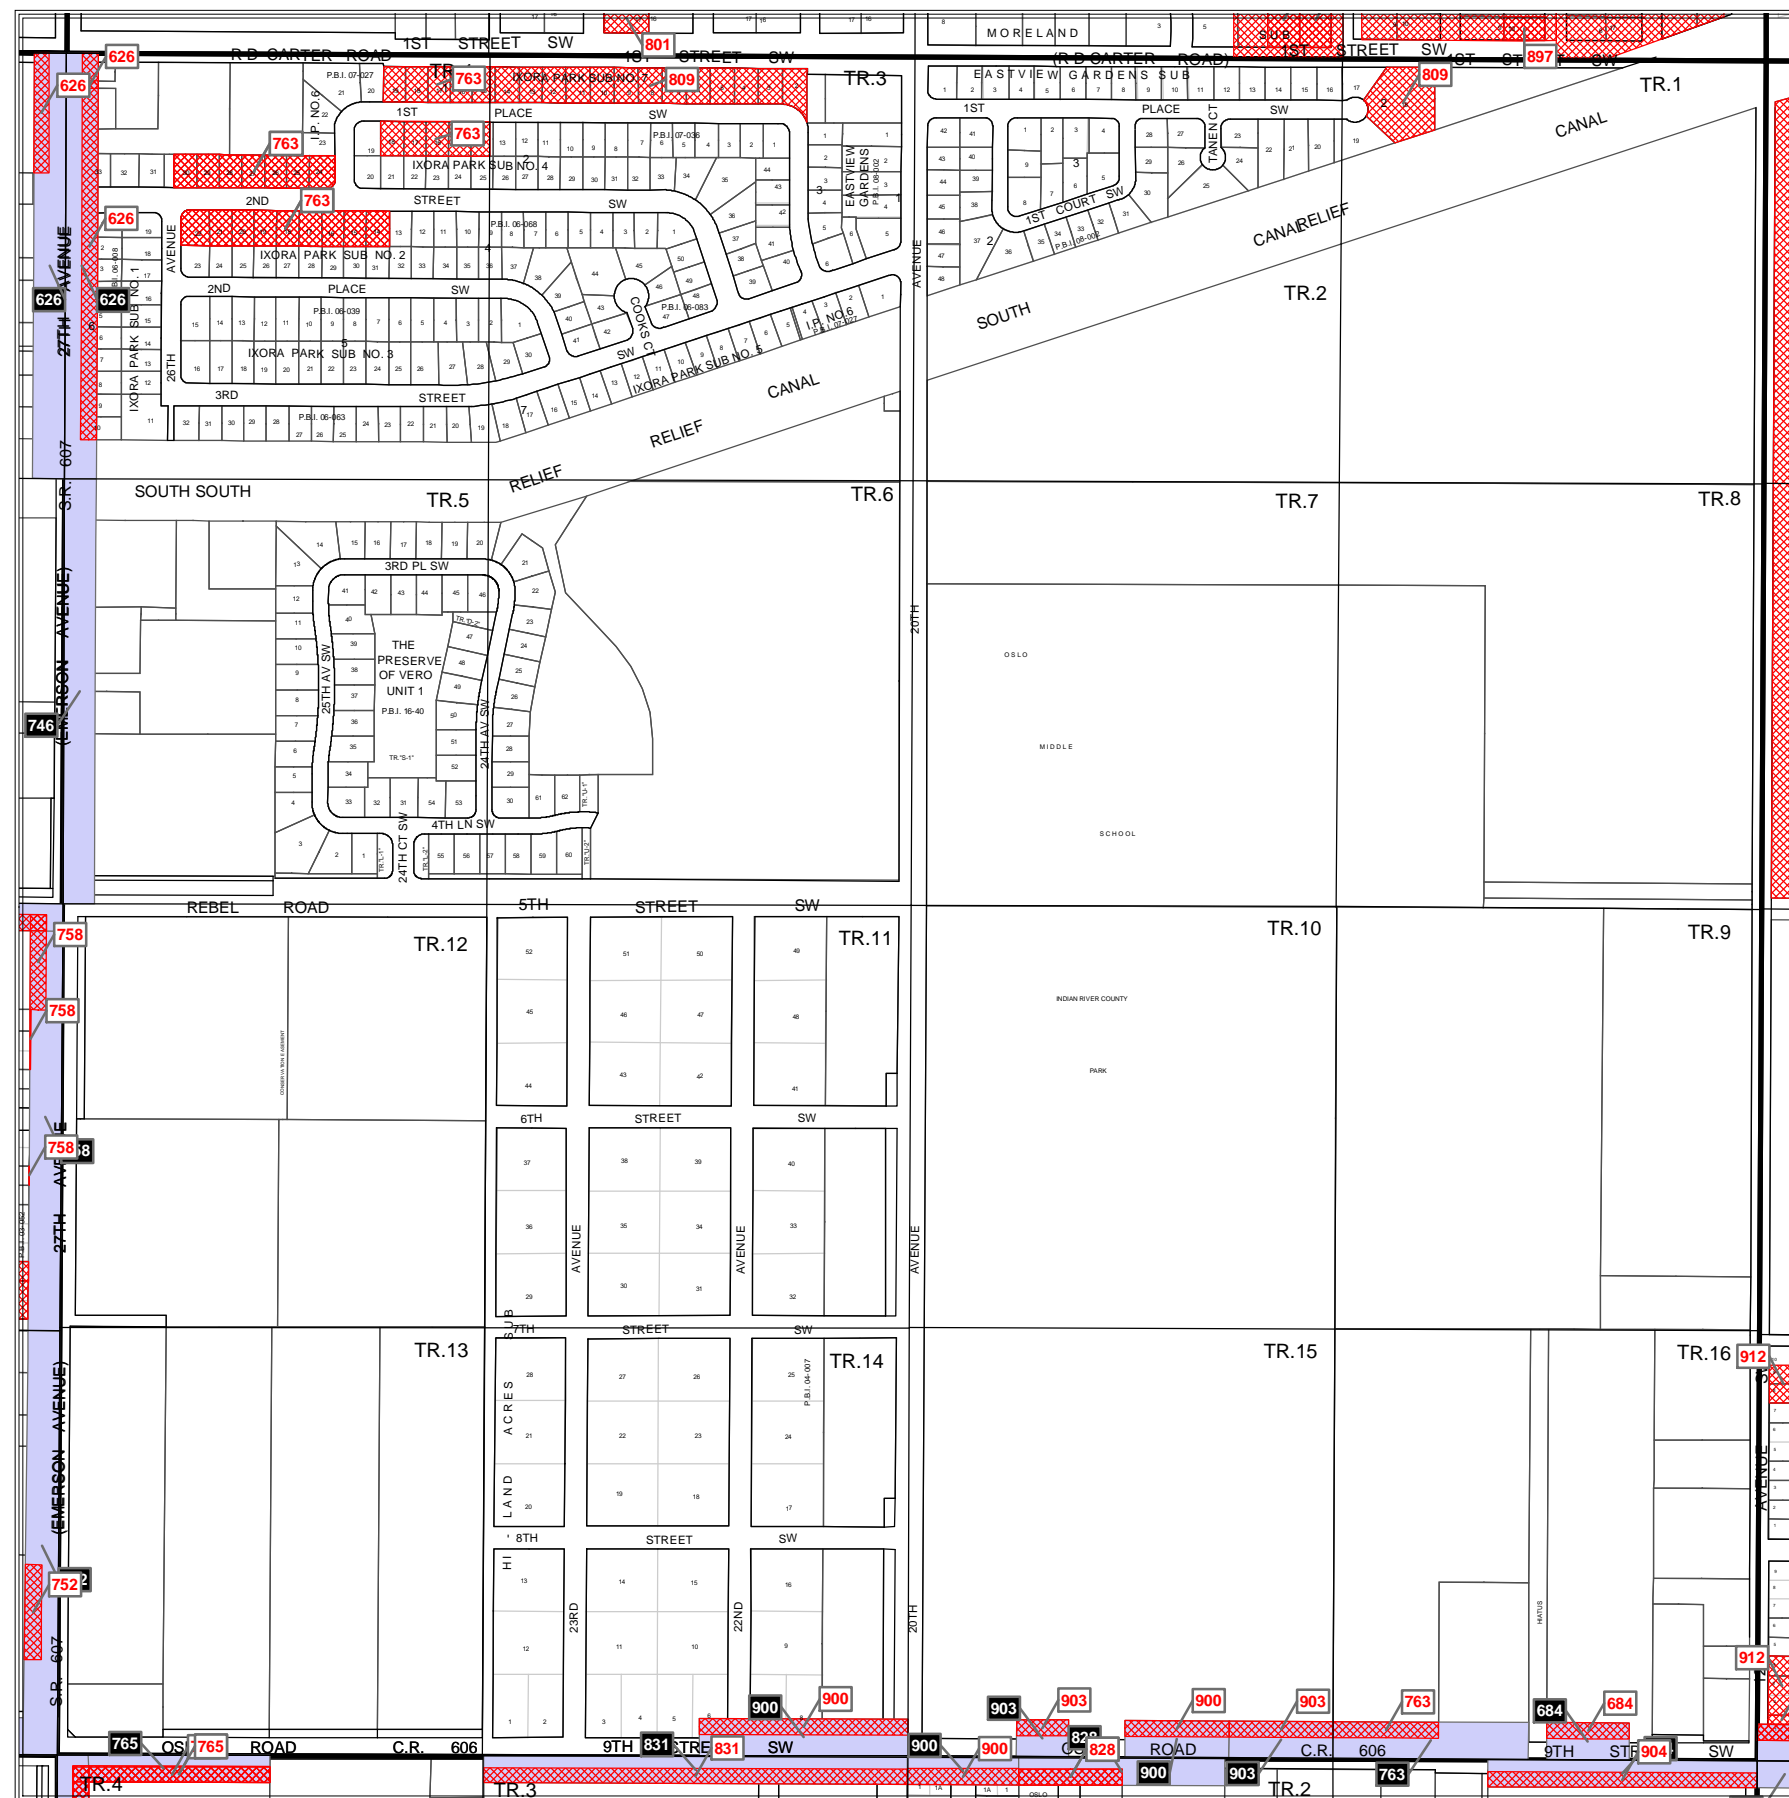

MURPHY ACT RESERVATIONS AND RELEASES

Section 23 Township 33 South Range 39 East

Legend

- Right of Way Reservation
- Right of Way Release
- Municipality
- Release Deed Number
- Reservation Deed Number