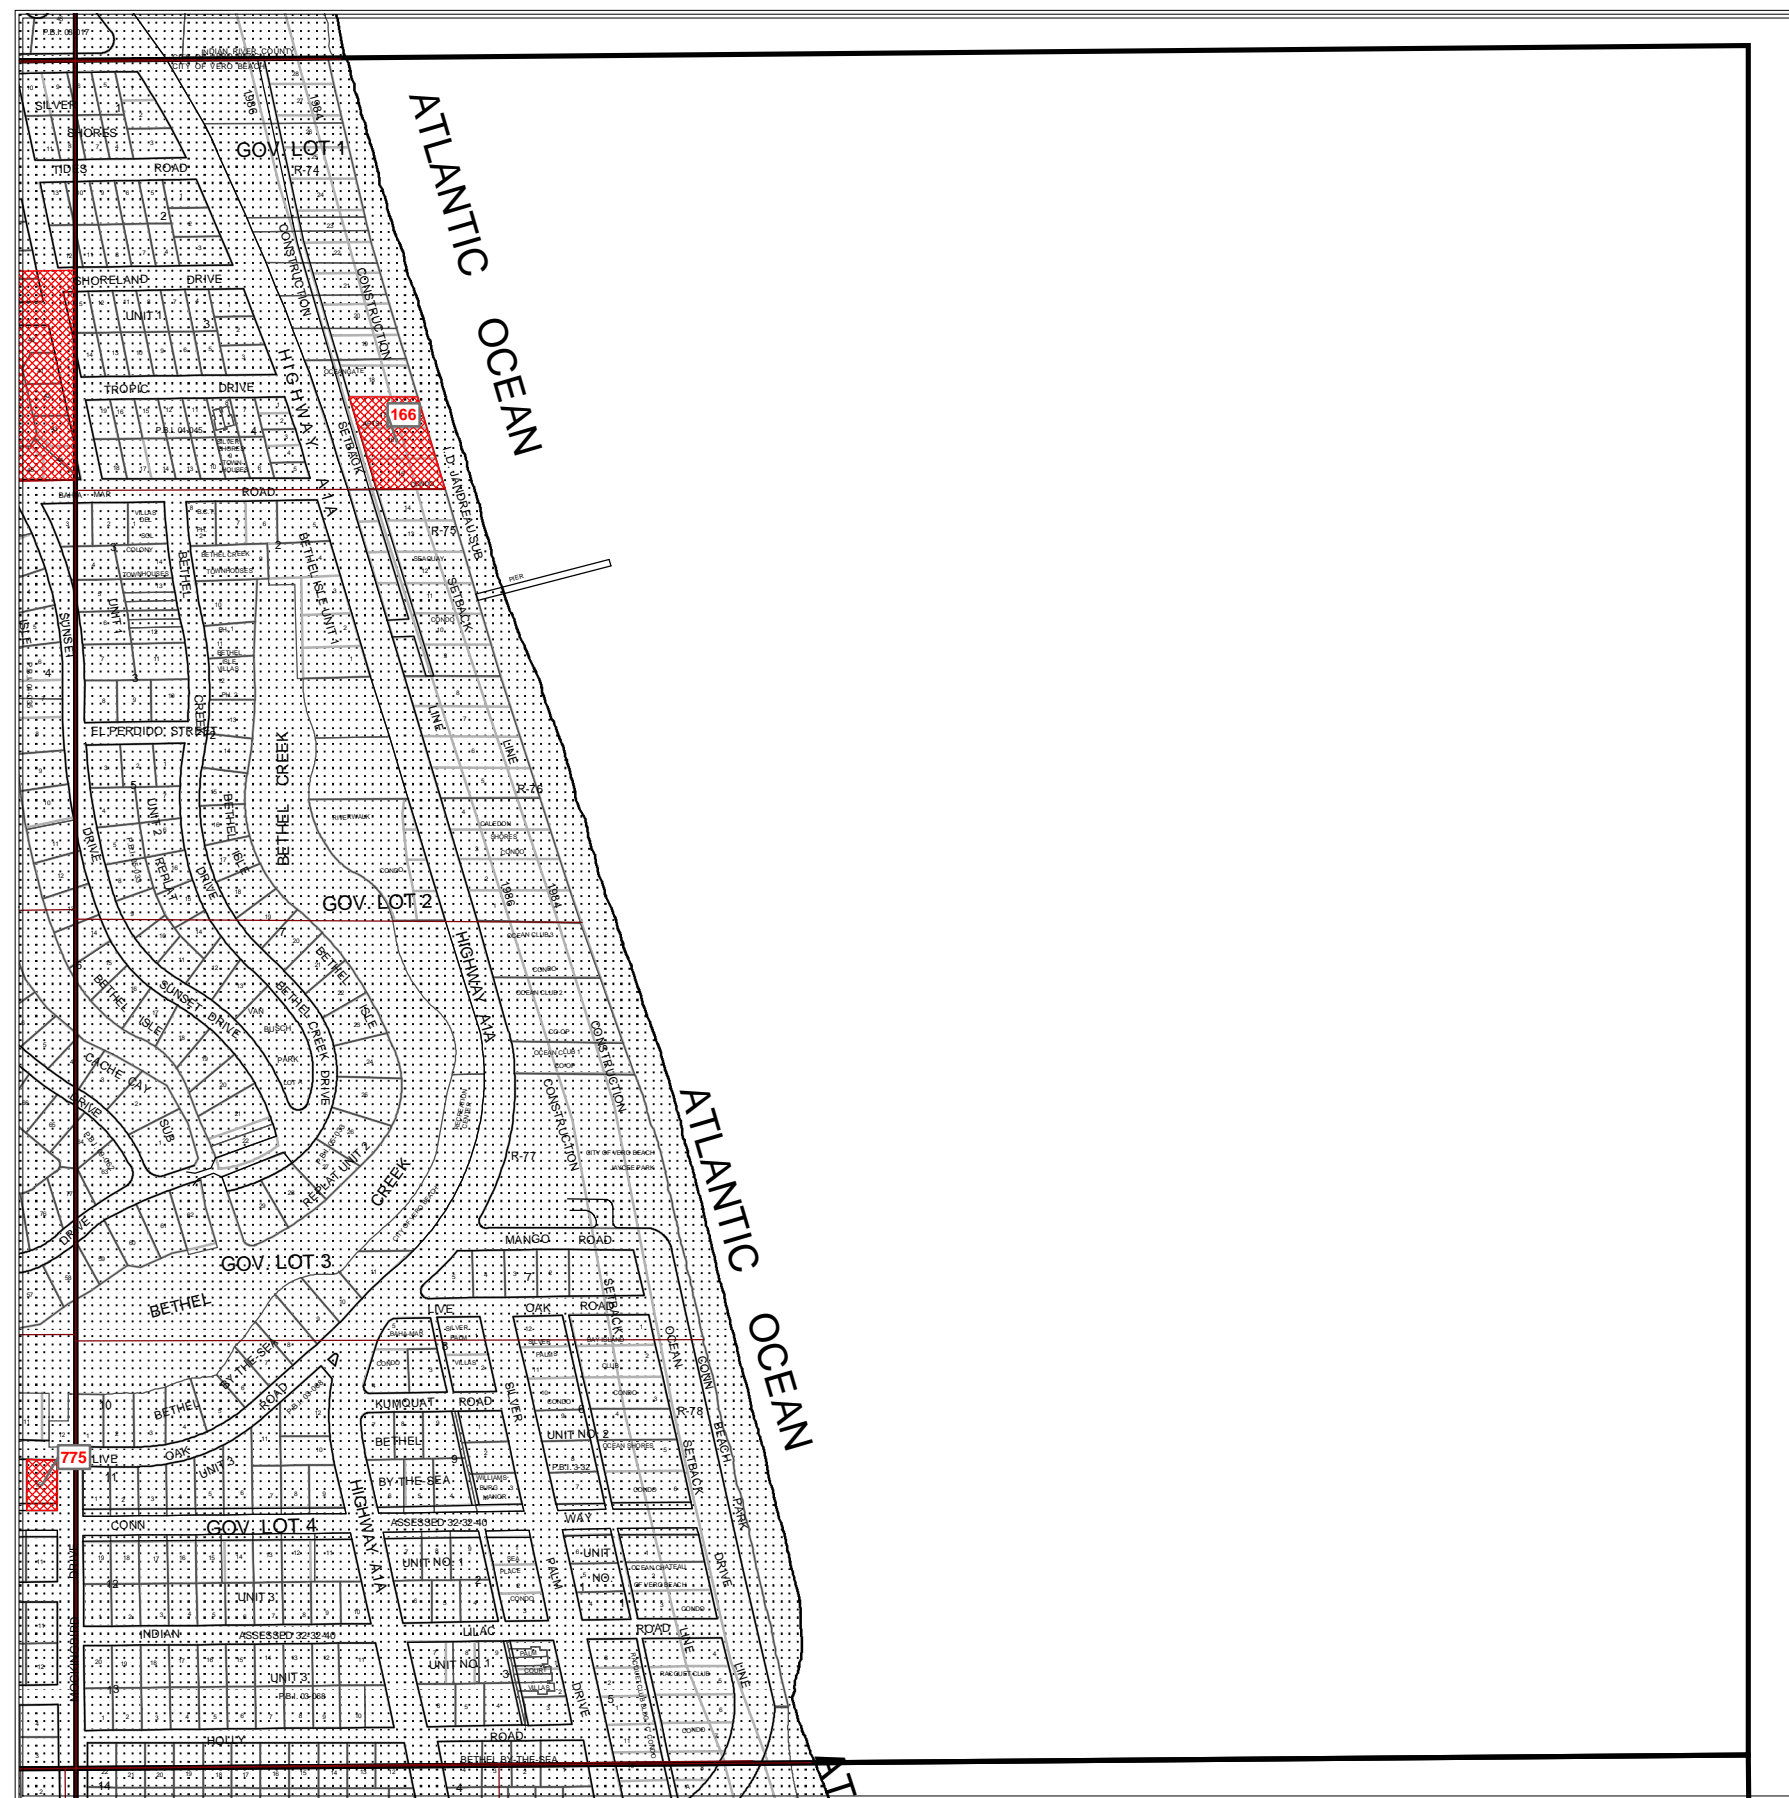

MURPHY ACT RESERVATIONS AND RELEASES

Section 29
Township 32 South
Range 40 East

Legend

- Right of Way Reservation
- Right of Way Release
- Municipality
- Release Deed Number
- Reservation Deed Number

N