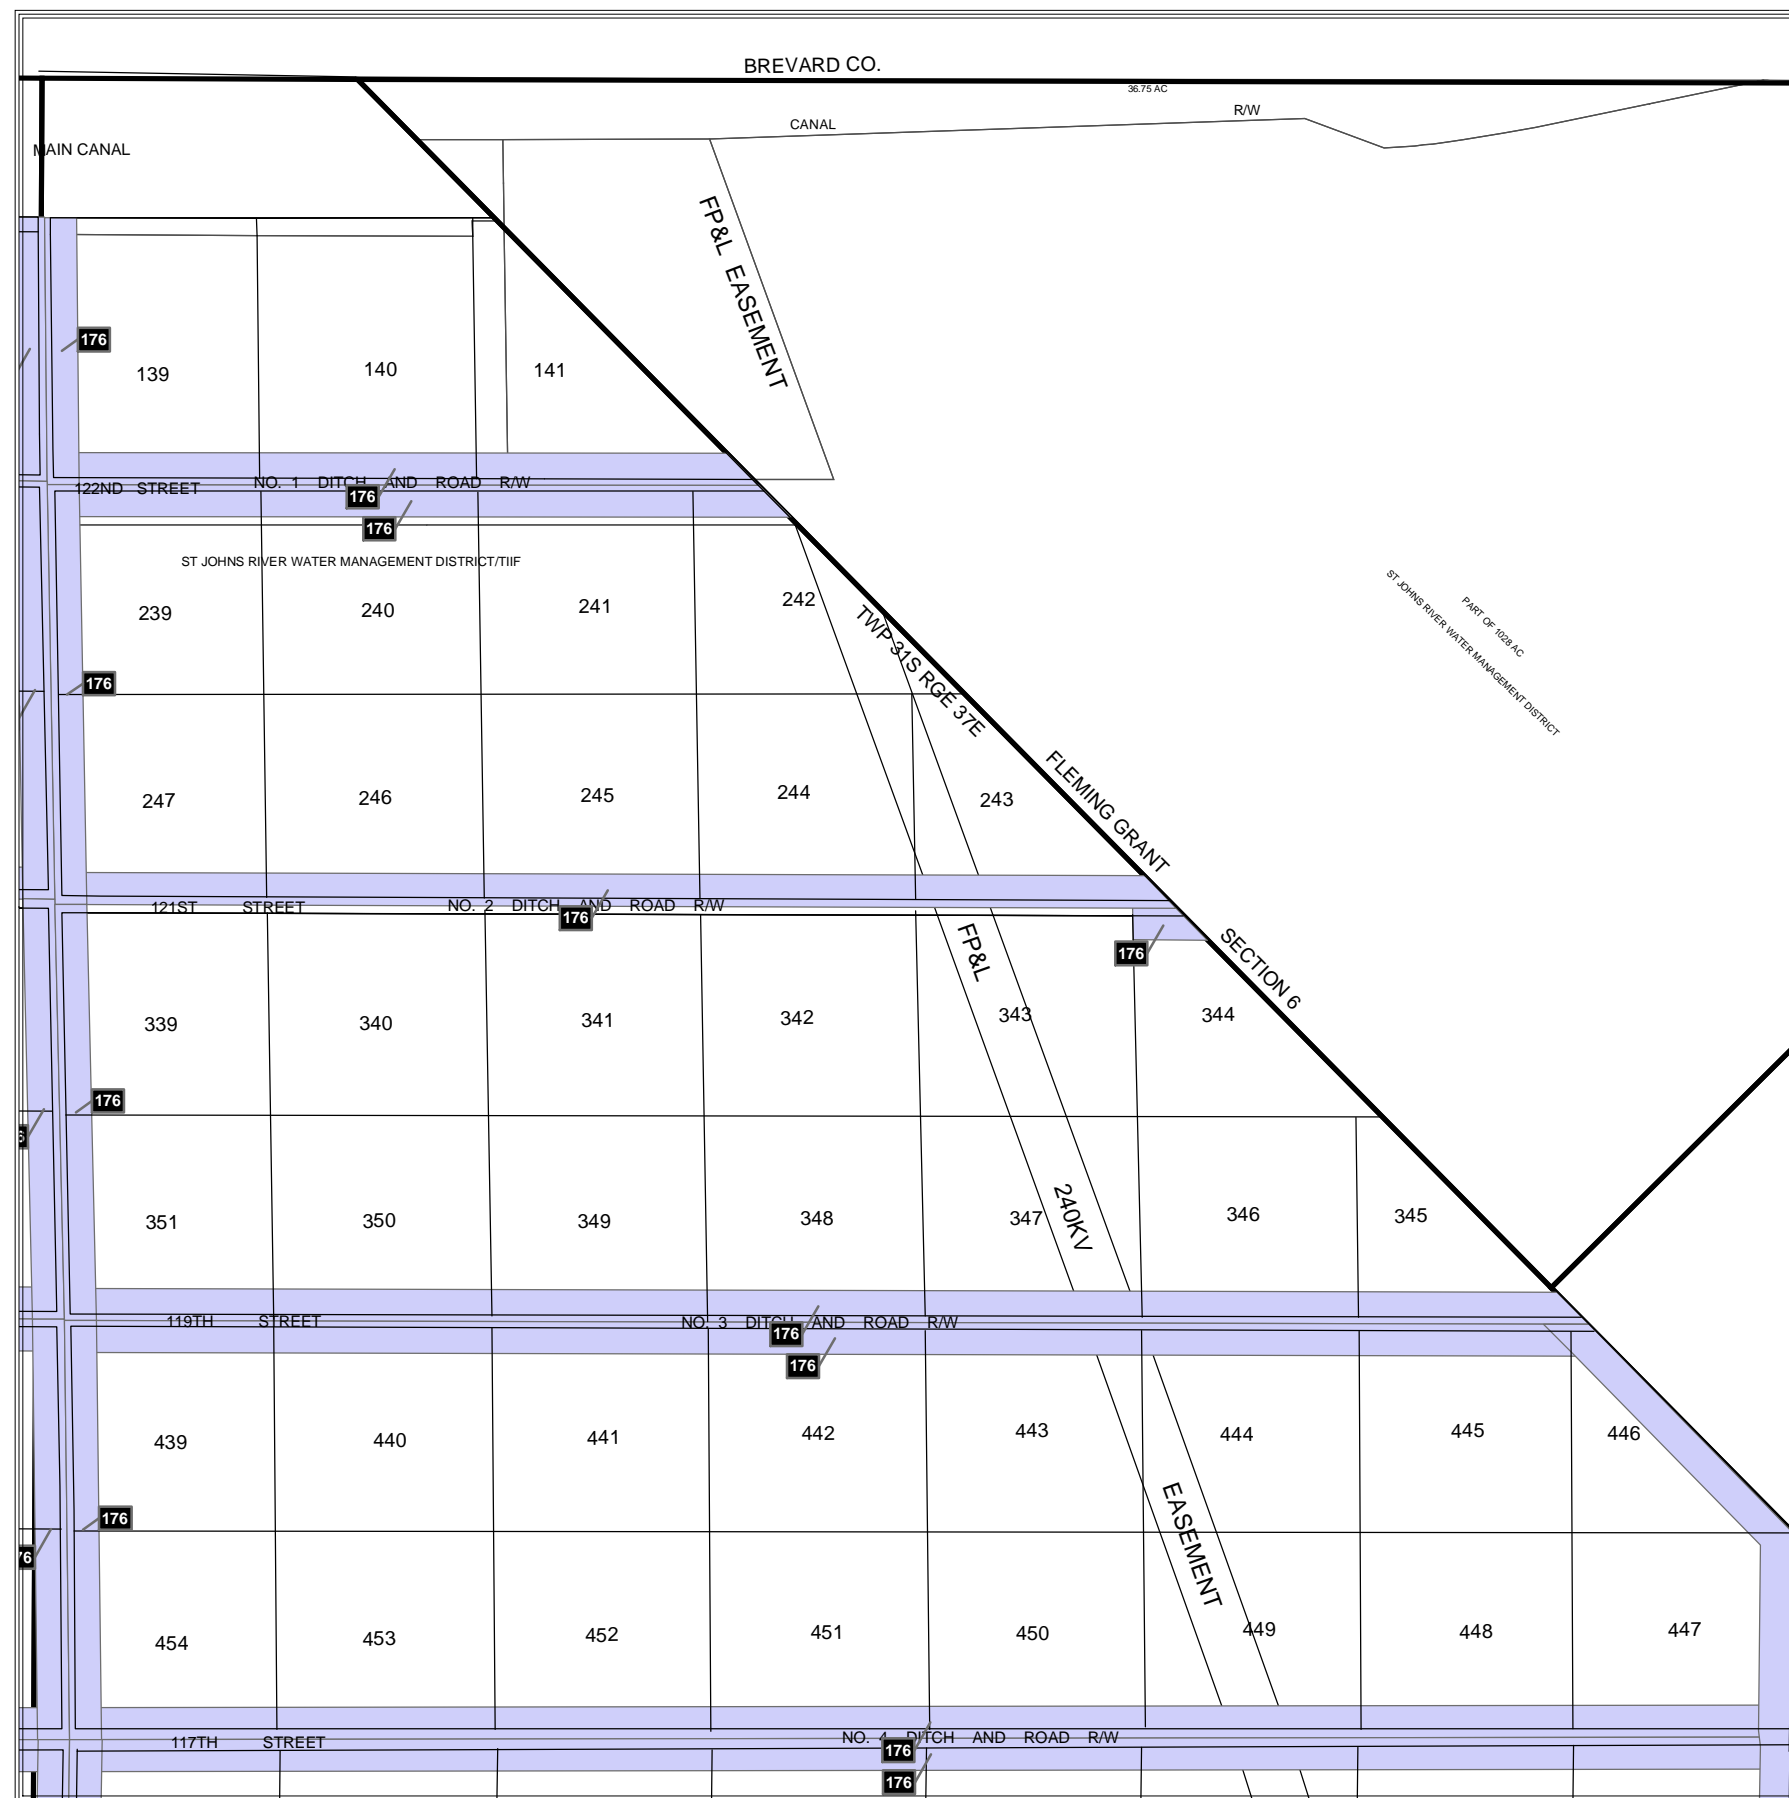

MURPHY ACT RESERVATIONS AND RELEASES

Section 01 Township 31 South Range 37 East