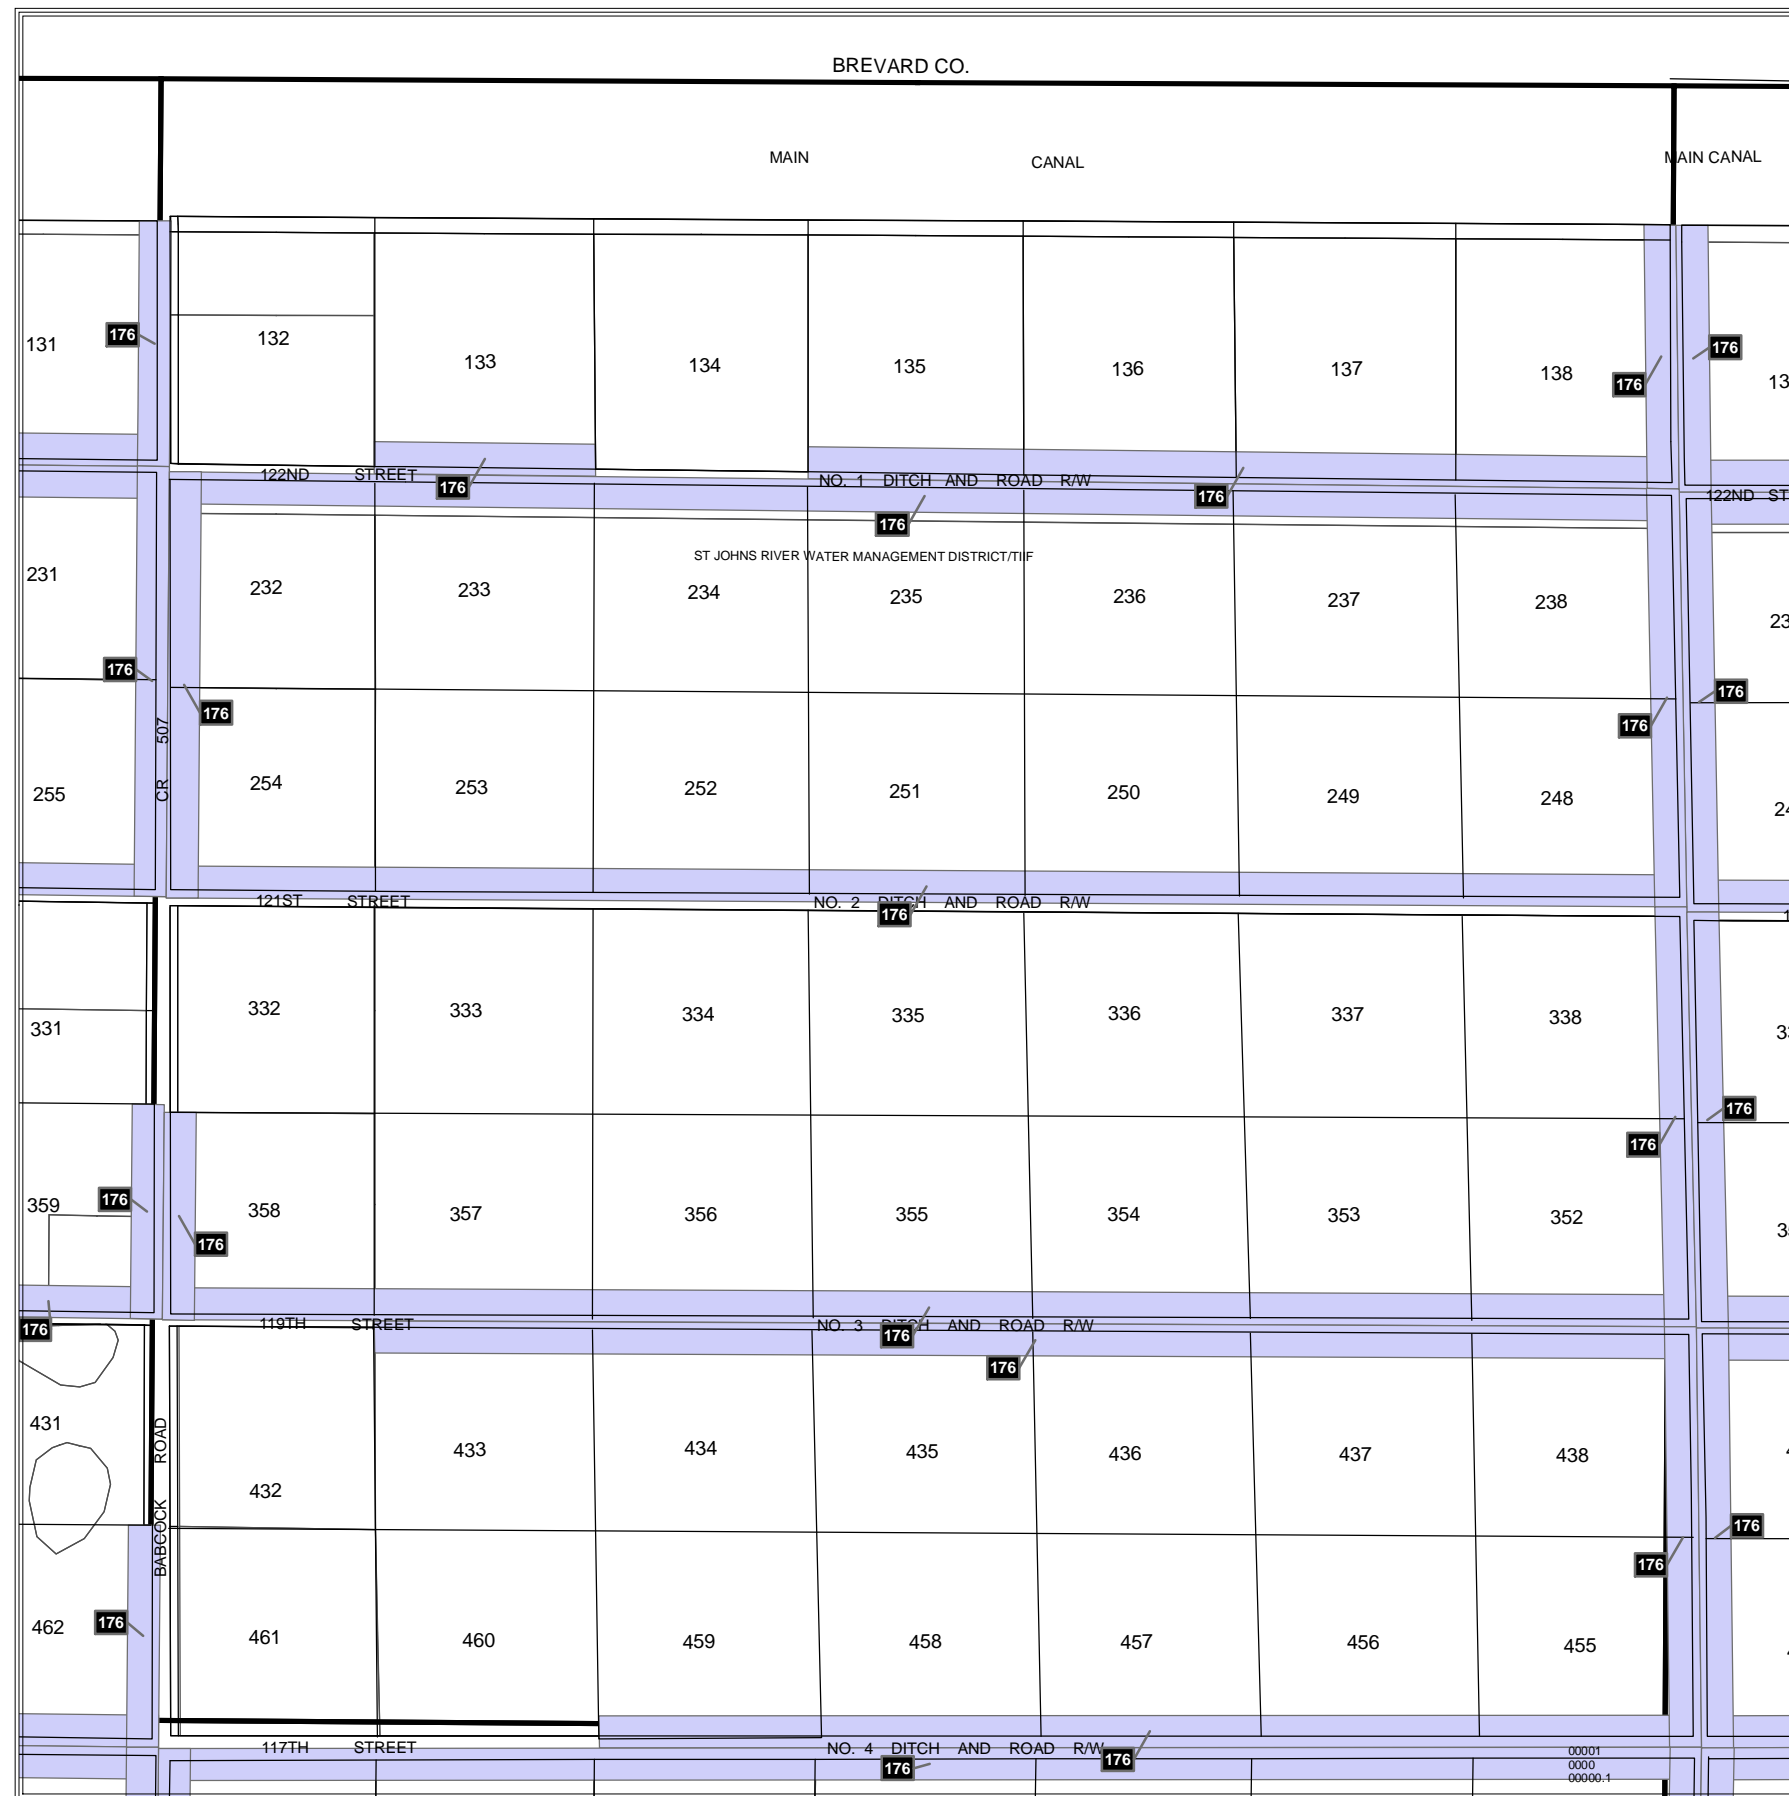

N

MURPHY ACT RESERVATIONS AND RELEASES

Section 01 Township 31 South Range 37 East

Legend

-  Right of Way Reservation
-  Right of Way Release
-  Municipality
-  Release Deed Number
-  Reservation Deed Number