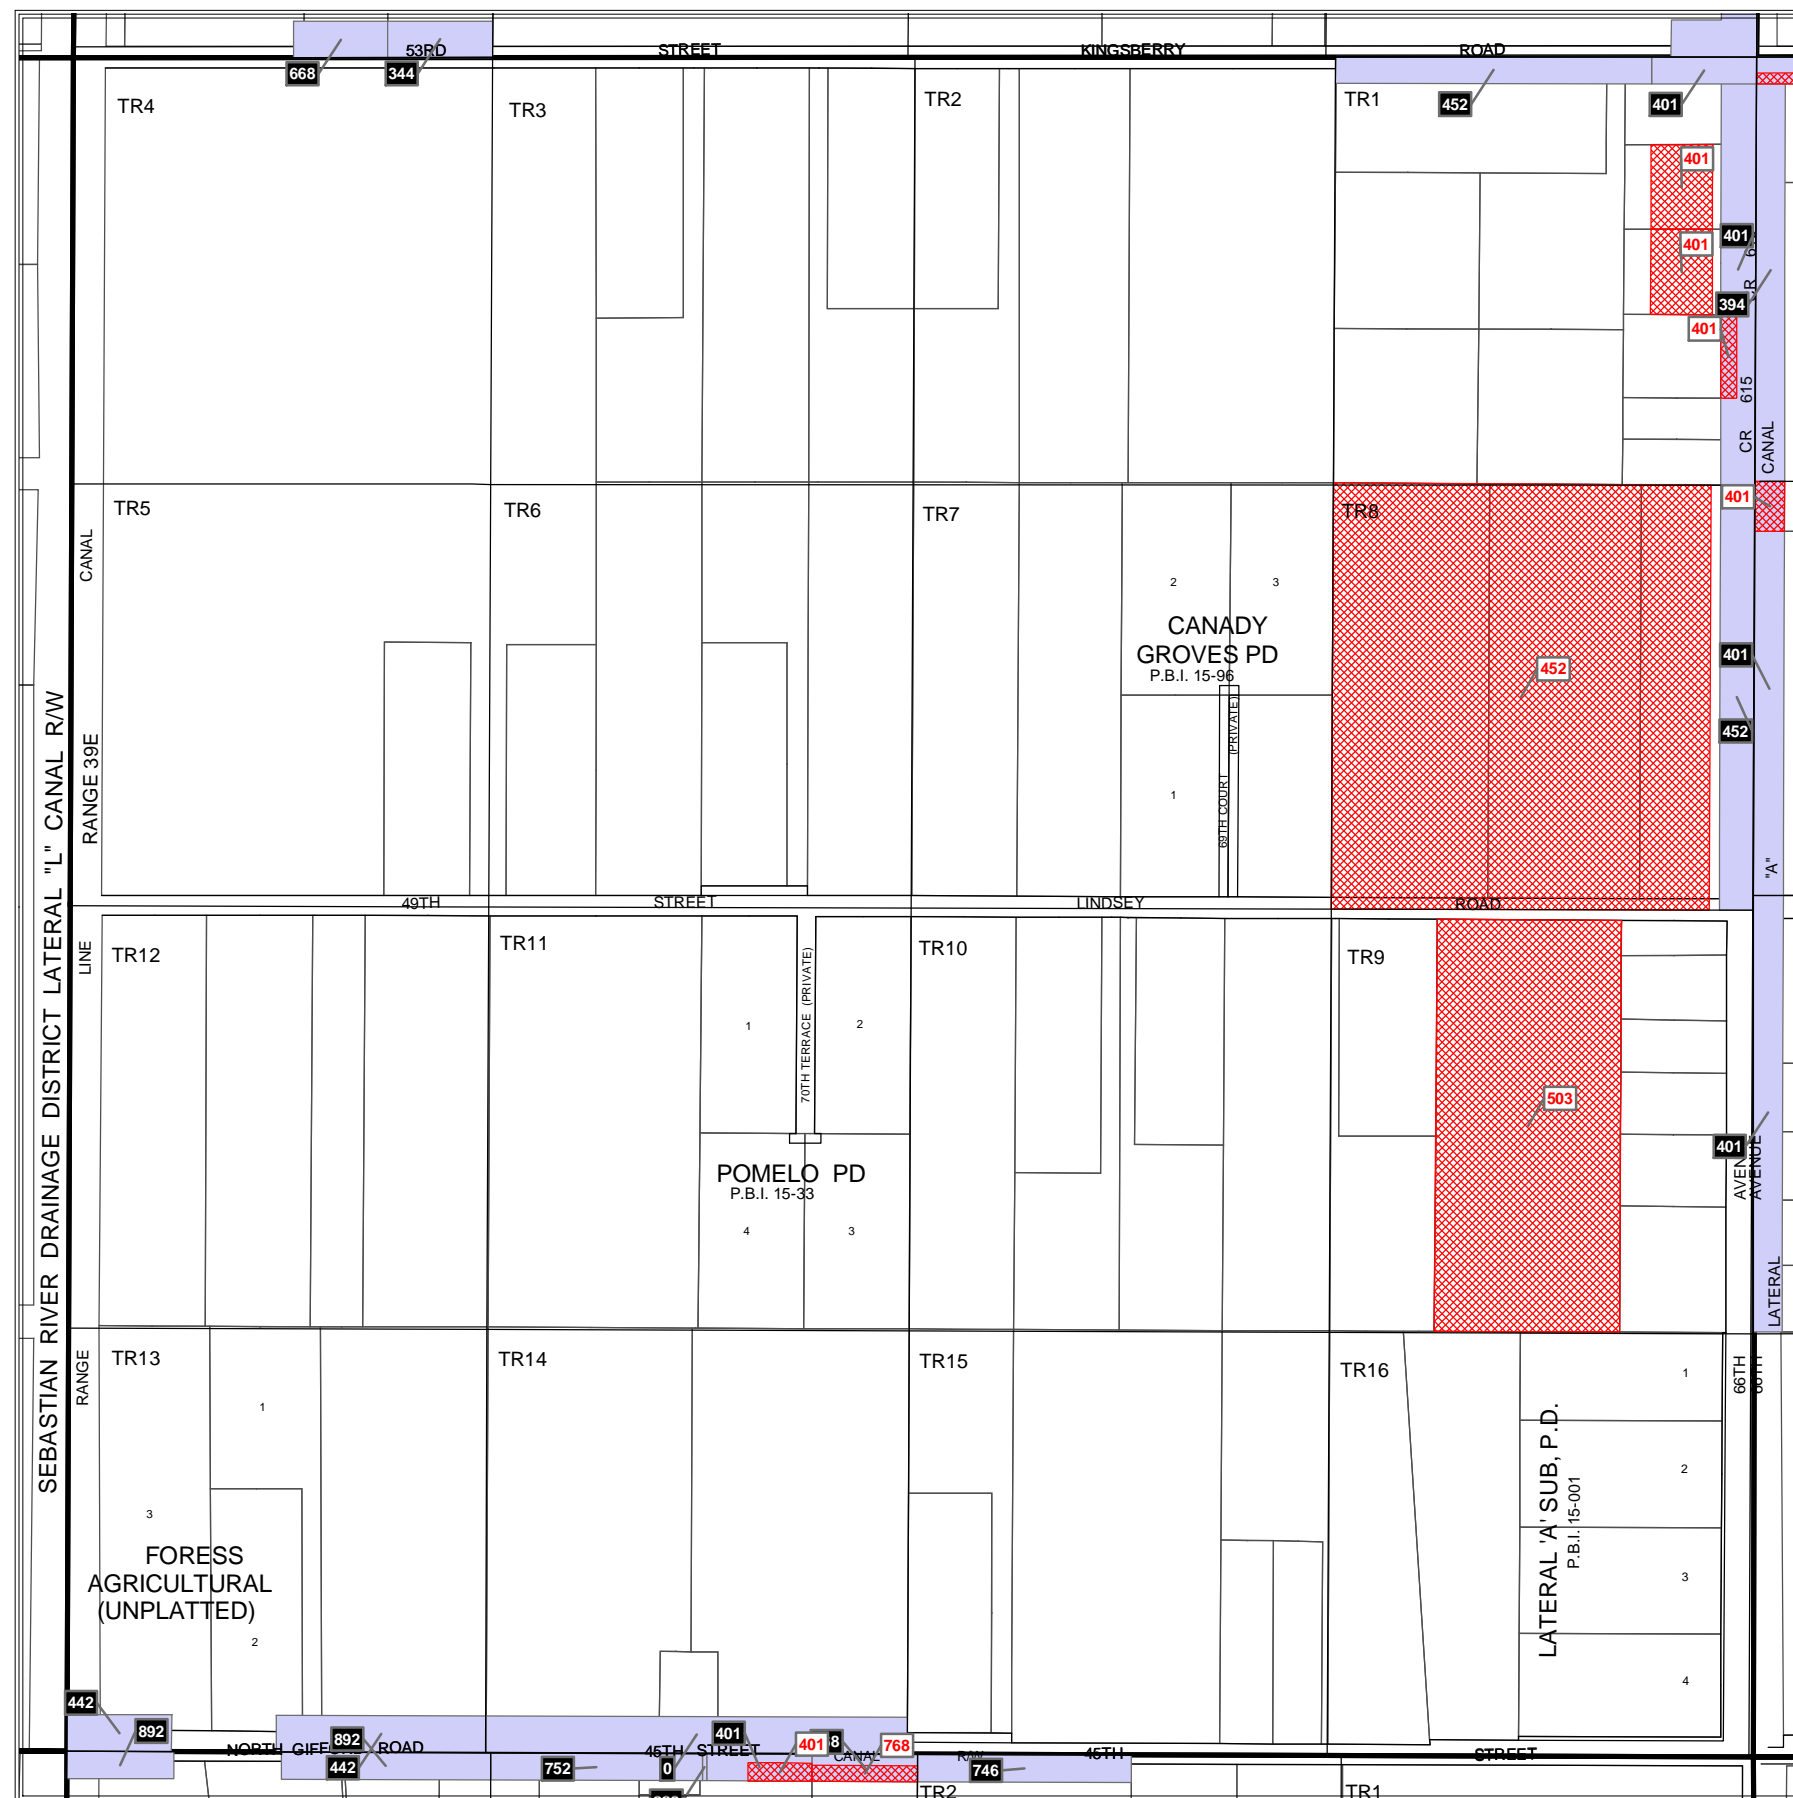

MURPHY ACT RESERVATIONS AND RELEASES

Section 19 Township 32 South Range 39 East

Legend

- Right of Way Reservation
- Right of Way Release
- Municipality
- Release Deed Number
- Reservation Deed Number