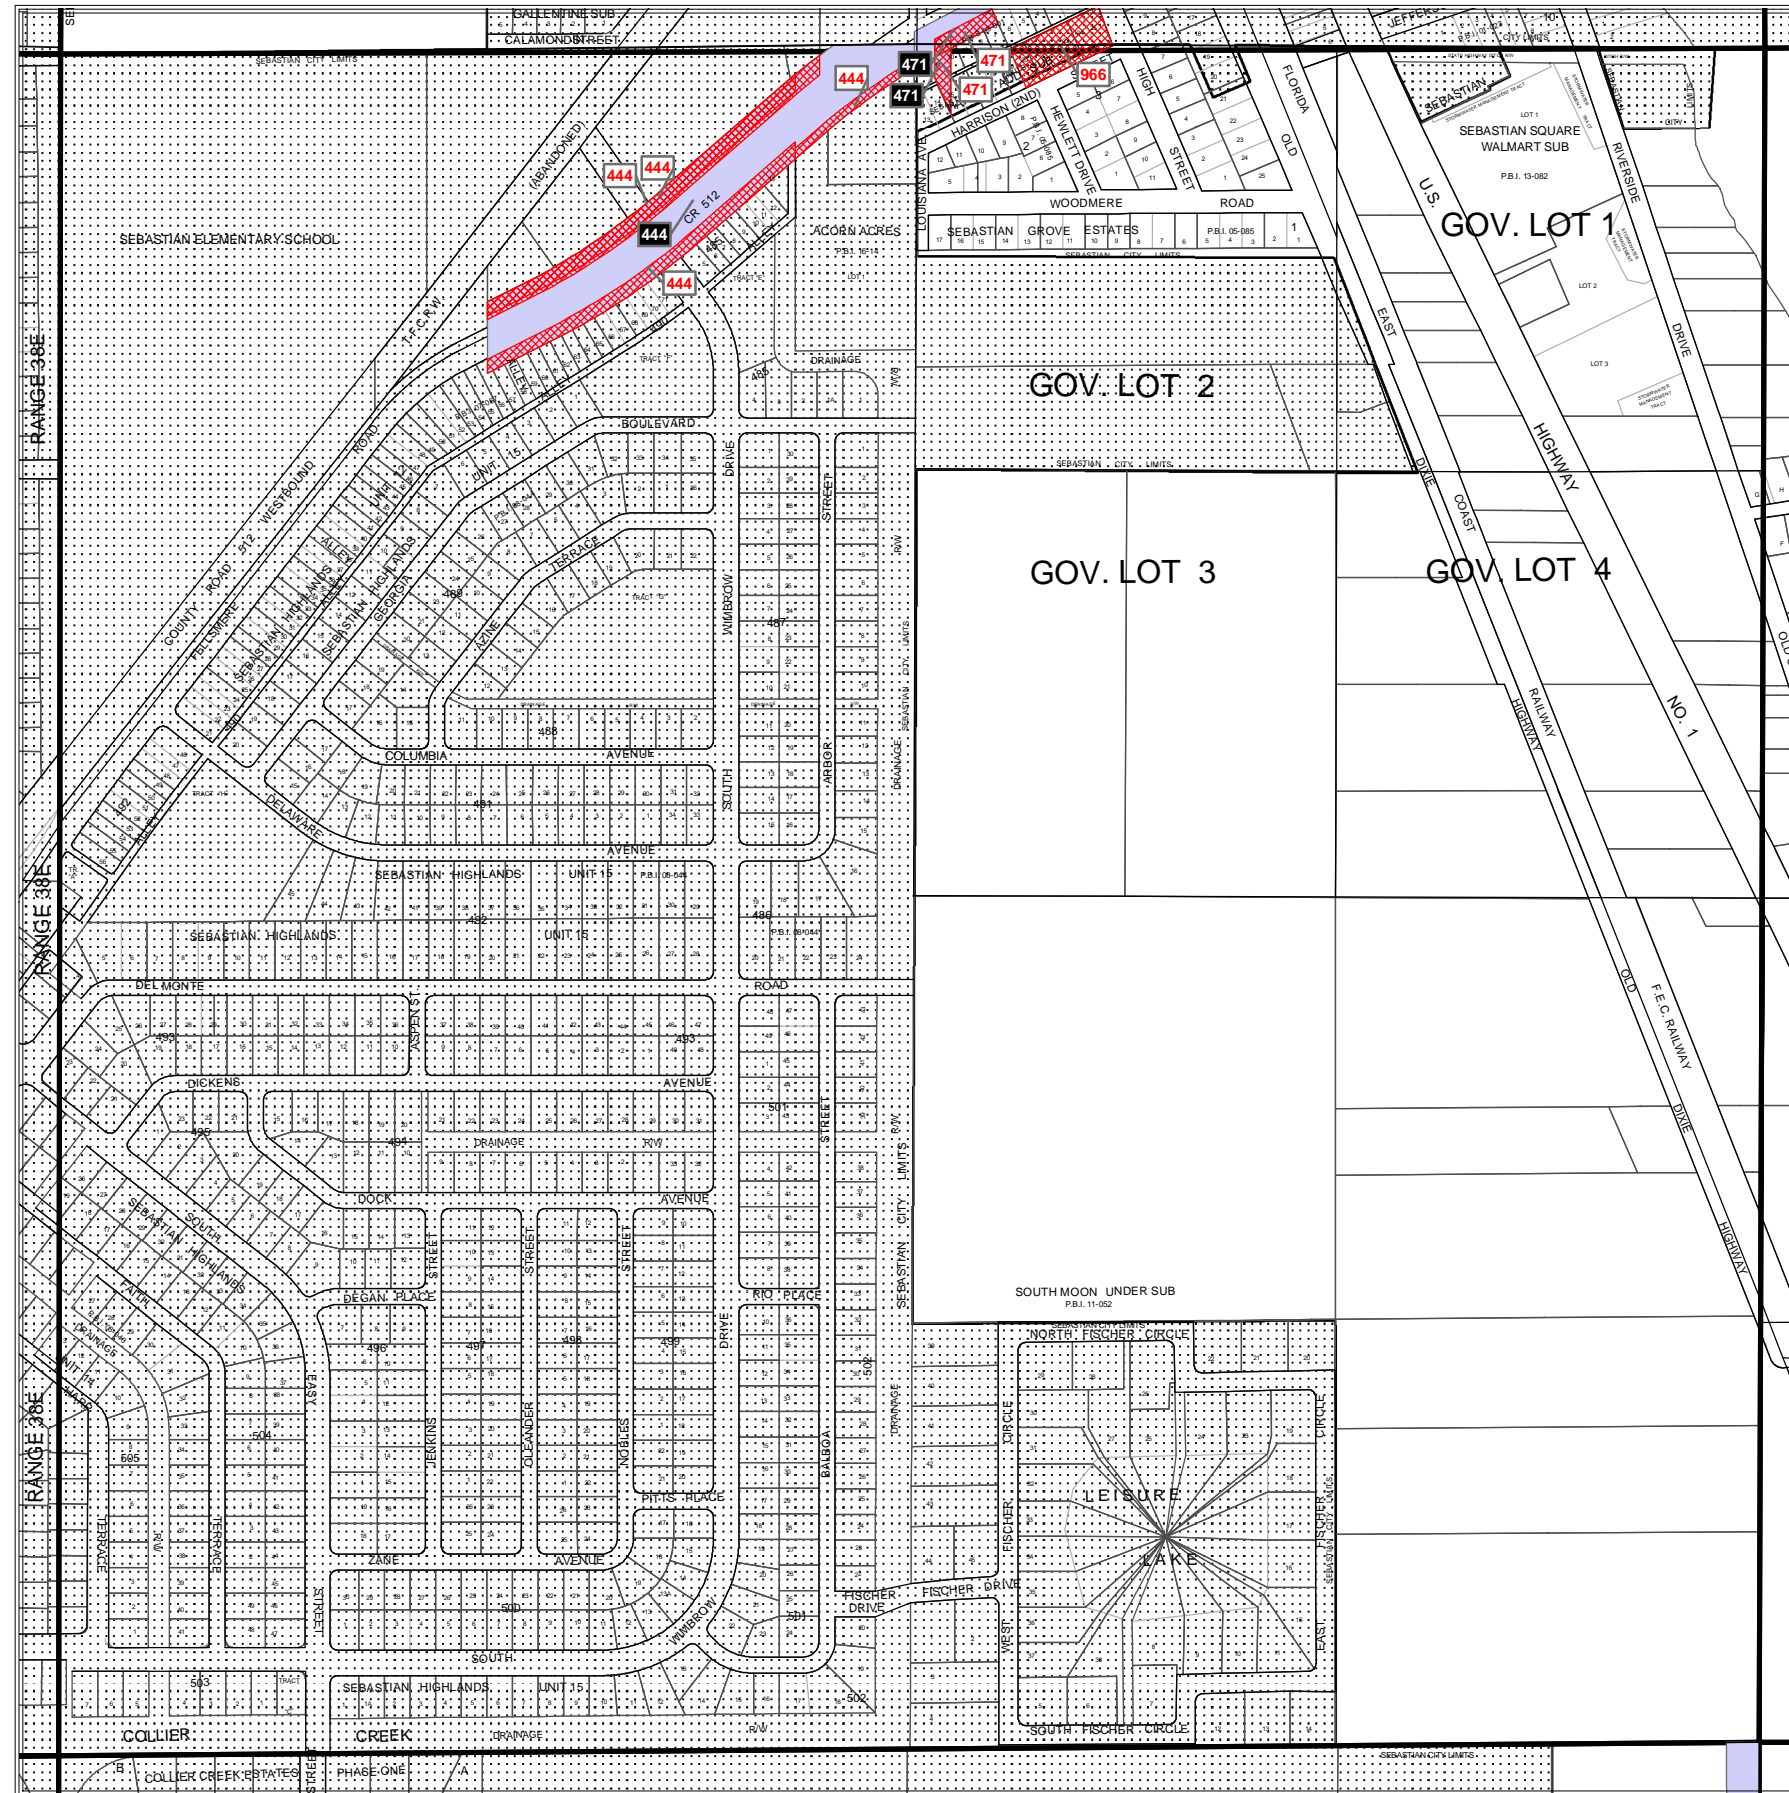

MURPHY ACT RESERVATIONS AND RELEASES

Section 07 Township 31 South Range 39 East

Legend

- Right of Way Reservation
- Right of Way Release
- Municipality
- Release Deed Number
- Reservation Deed Number